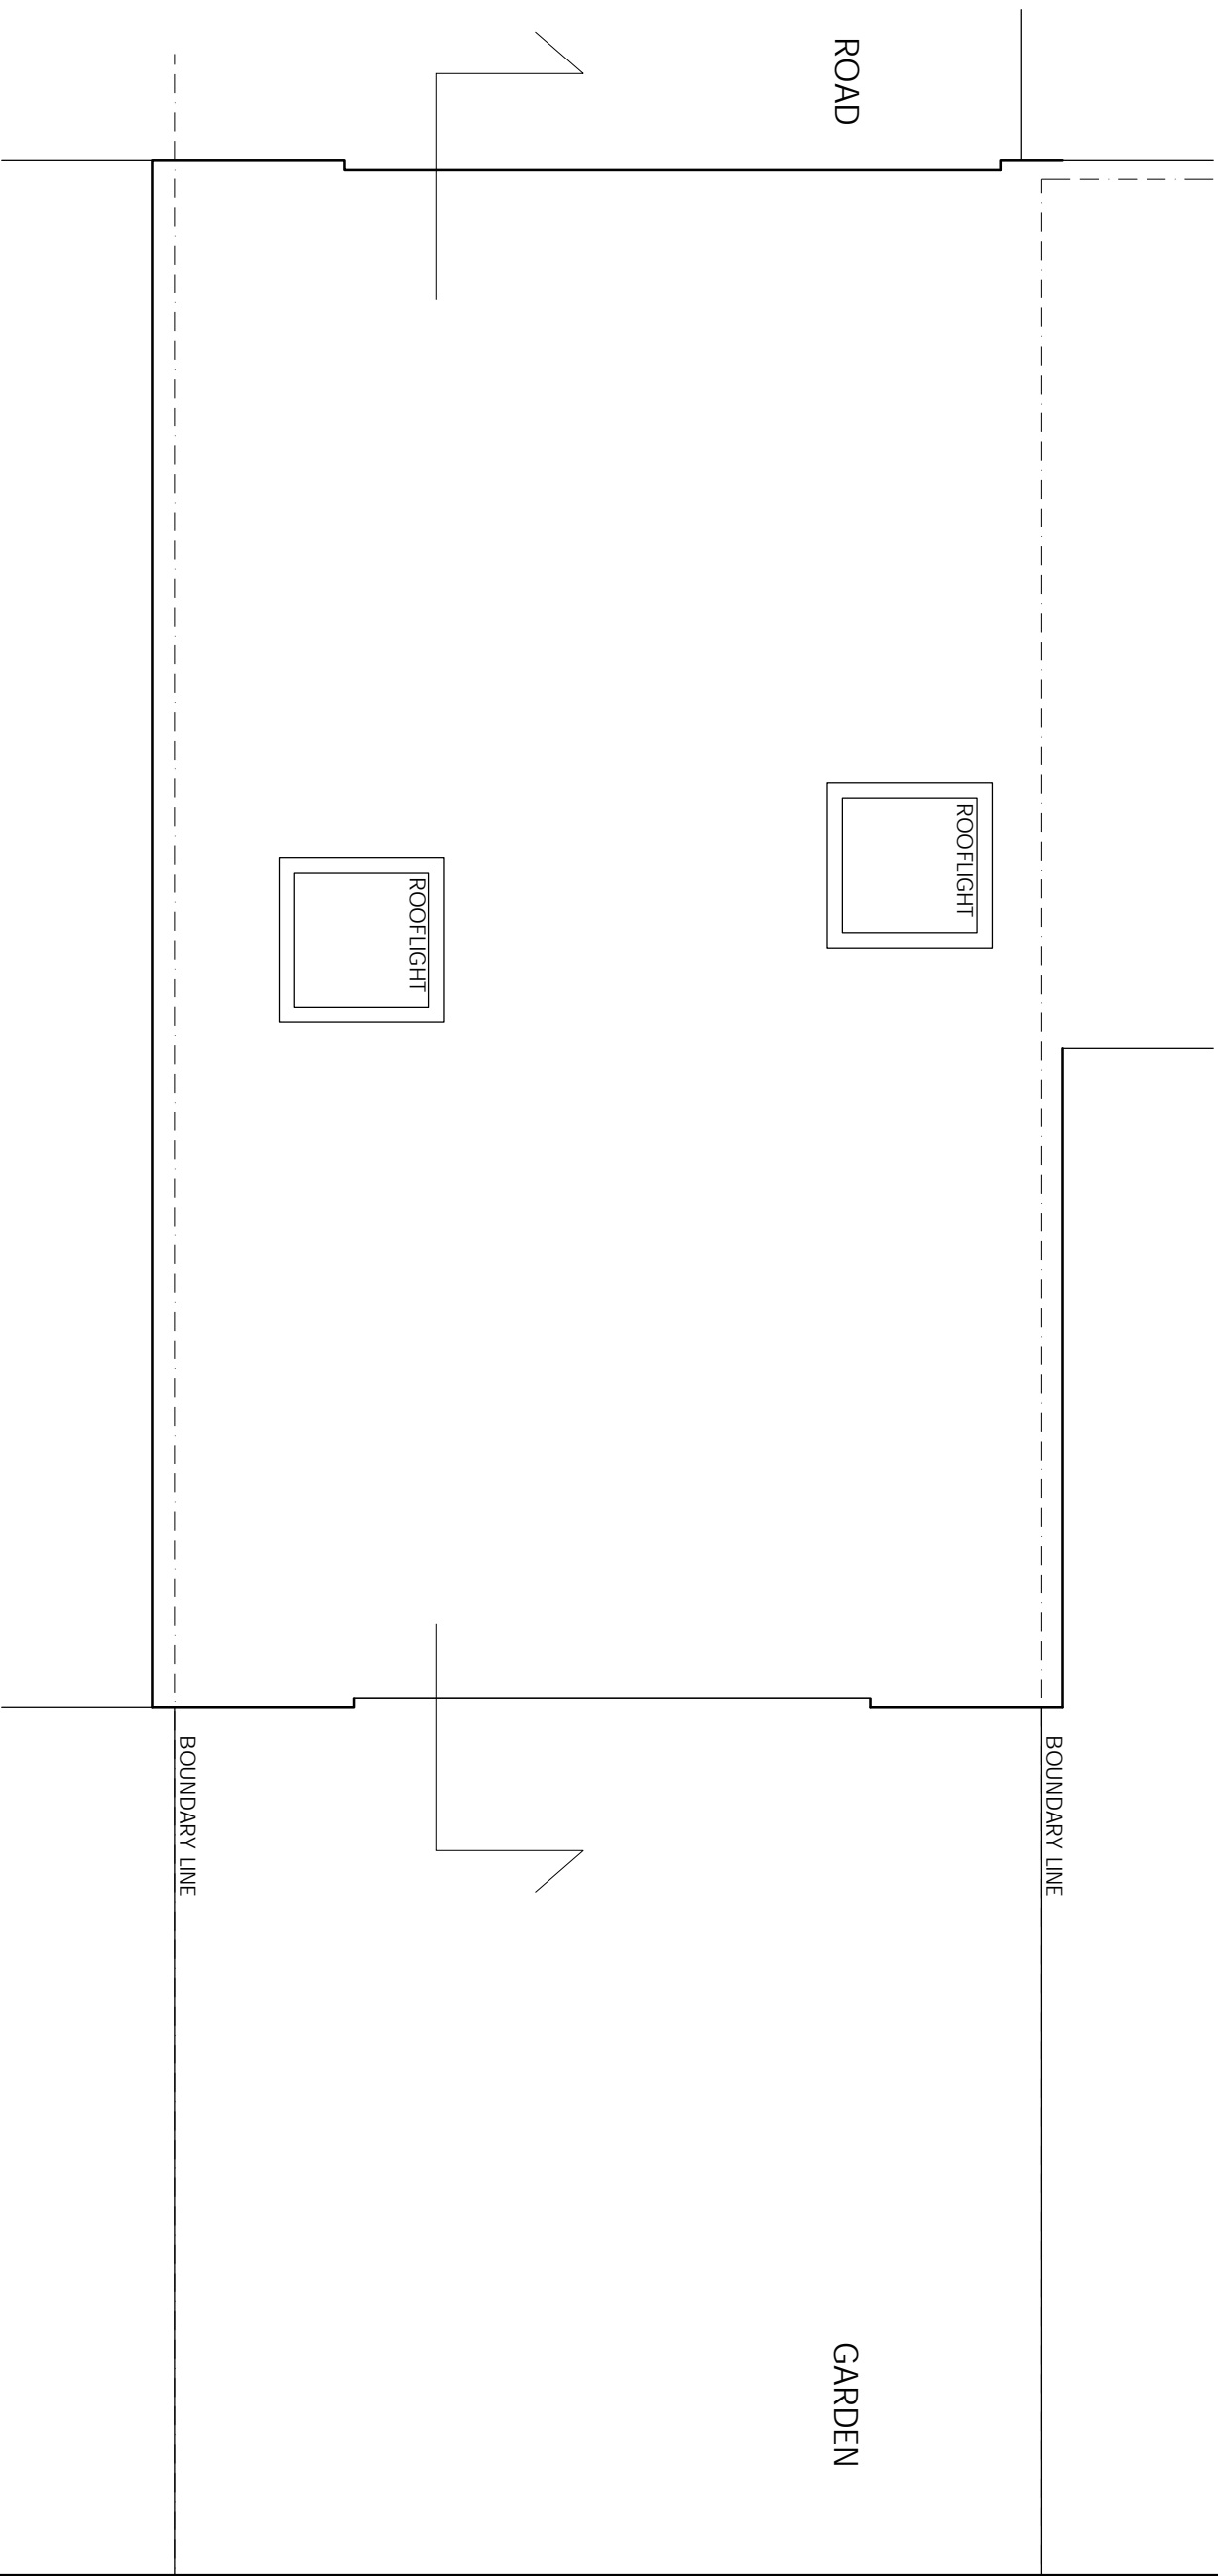

REVISIONS

REV DATE REVISION NOTES:
A 2021.10.19 ROOF LINE AMENDED

KEY

NOTES

KASIA WHITEFIELD DESIGN

KASIA WHITEFIELD@GMAIL.COM

TEL: 0778505353

M: 0778505353

JOB 78 HAWTREY ROAD

LONDON NW3 3SS

TITLE PROPOSED ROOF PLAN

DATE	SCALE	STATUS
2021.06.07	1:50@A3	PLANNING
PROJECT NO.	DRAWING NO.	REVISION
HR78	PP3	A