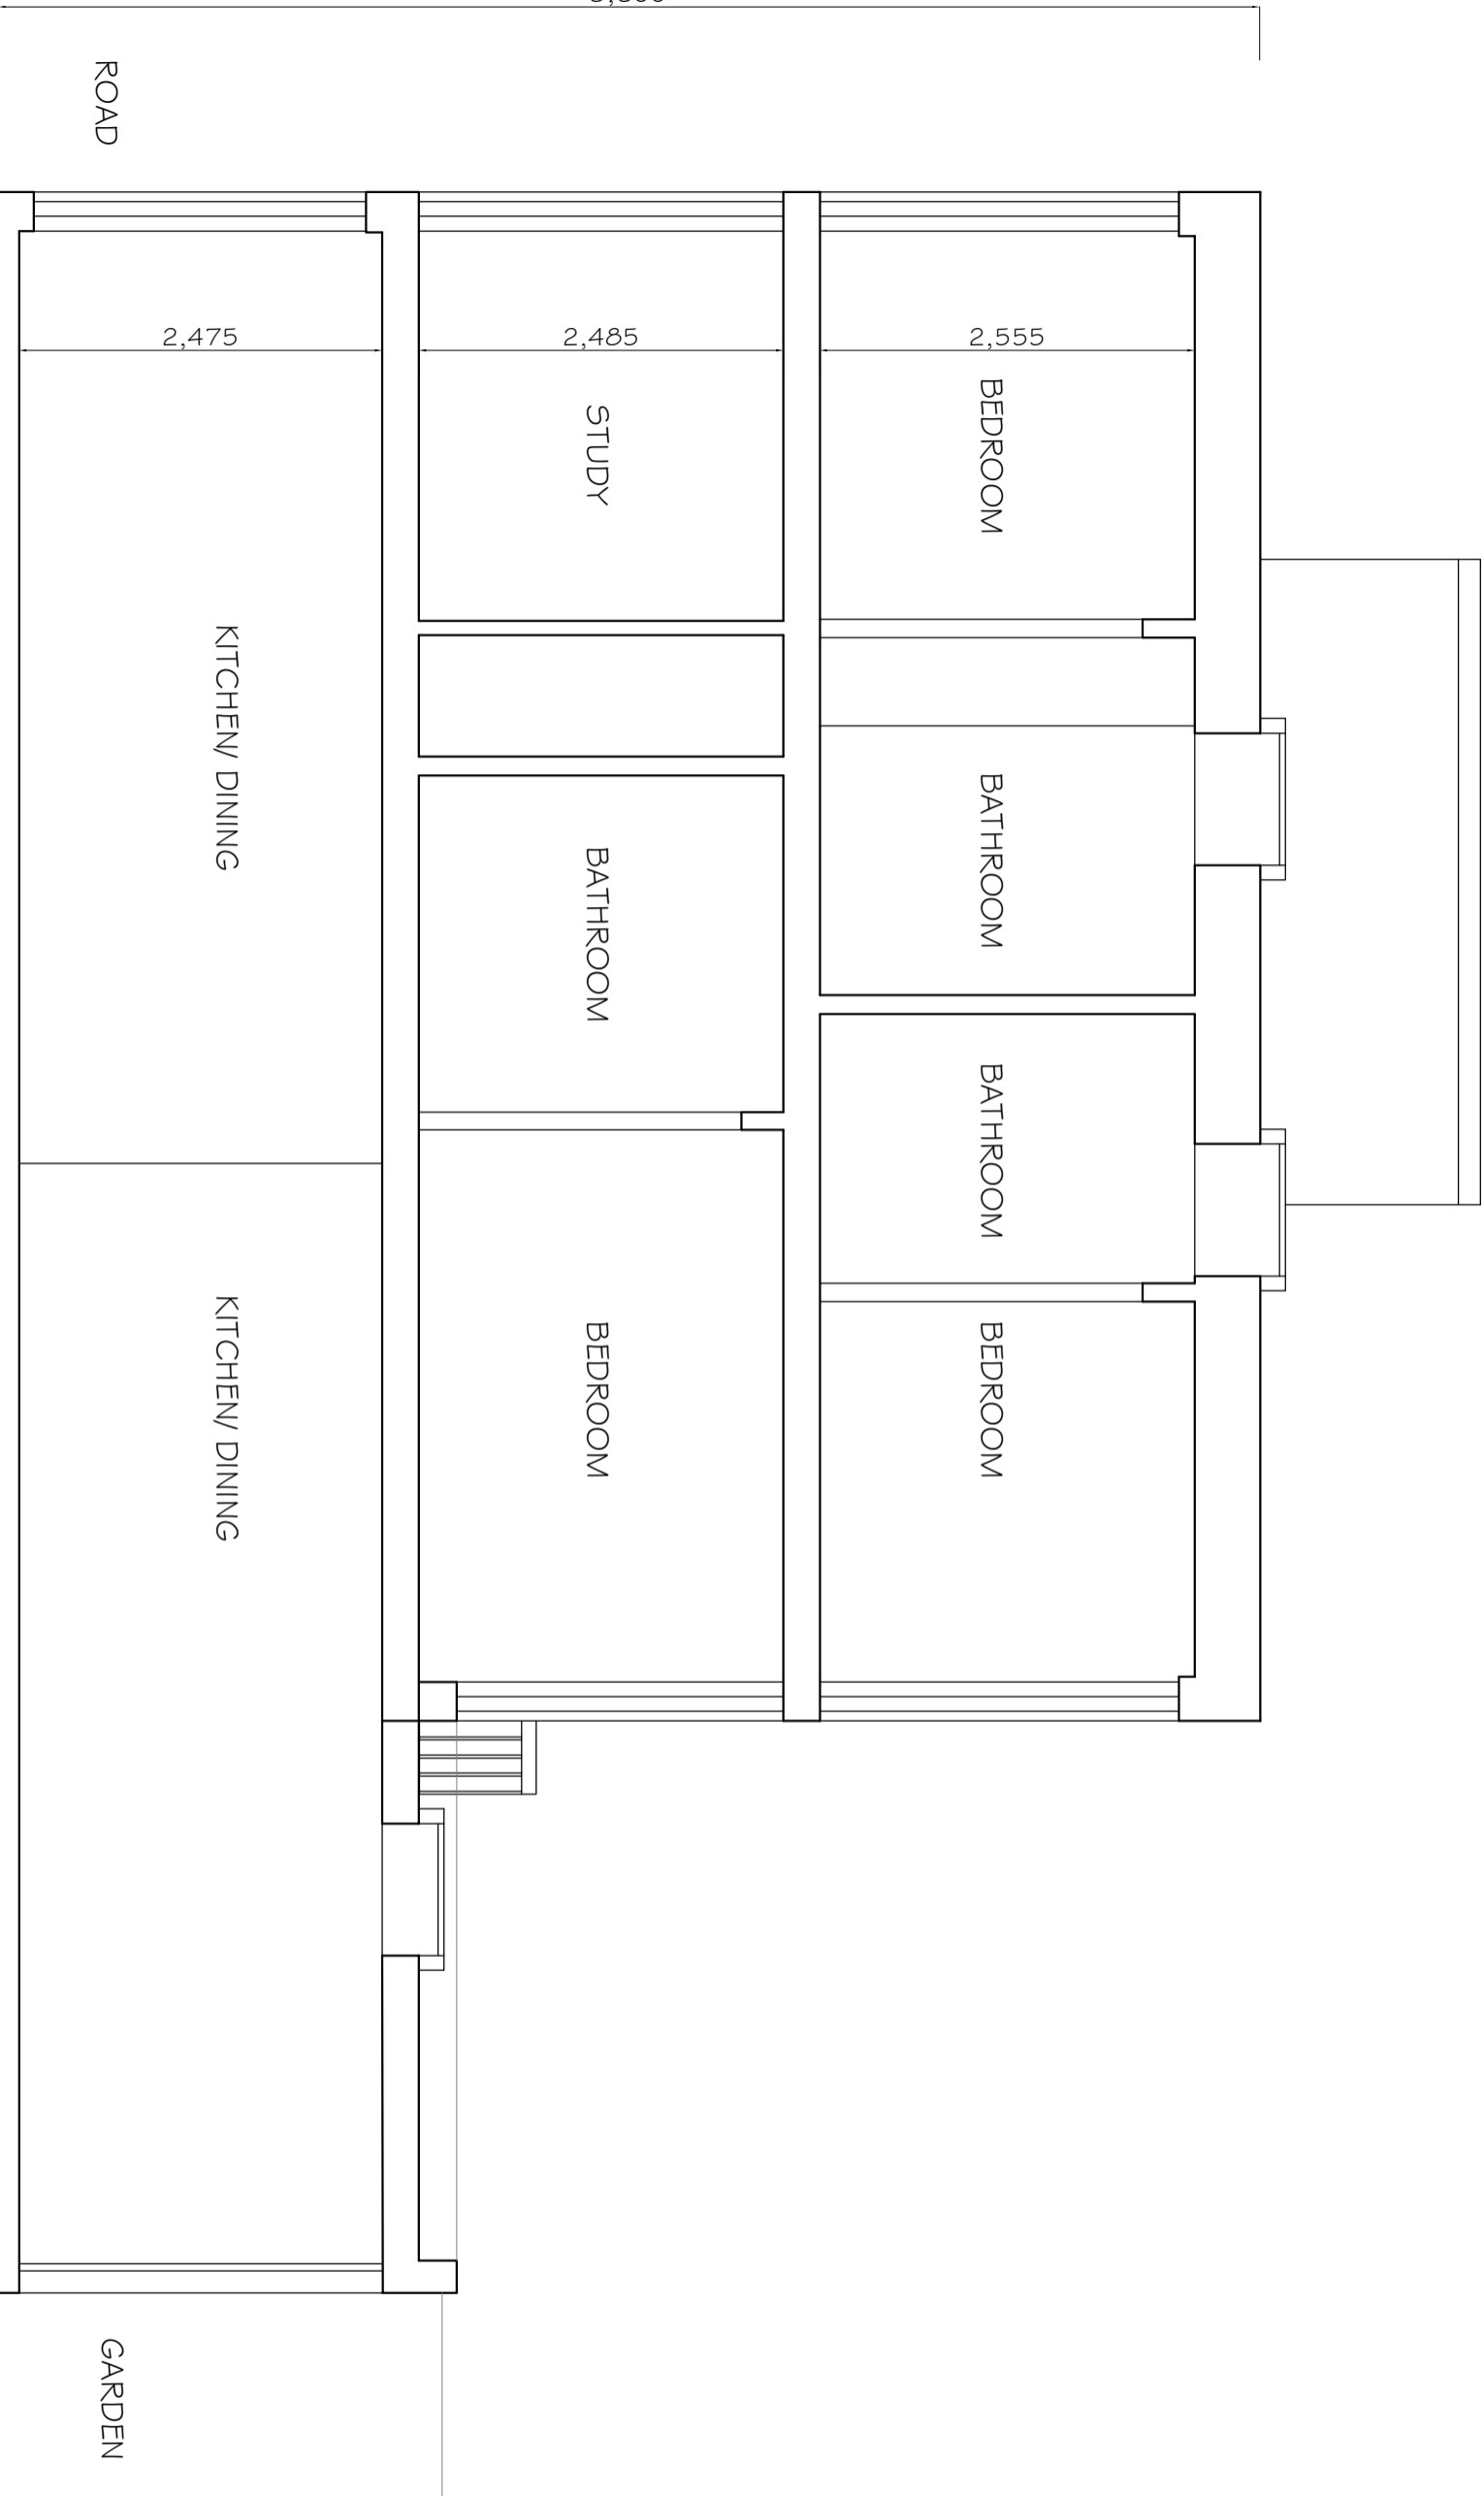

KEY

KASIA WHITEFIELD DESIGN

KASIA WHITEFIELD@GMAIL.COM

T.0203141882

M.07882035353

JOB 54 HAWTTRY ROAD
LONDON NW3 3SS

TITLE EXISTING SECTION

DATE	SCALE	STATUS
2021.01.22	1:50@A3	EXISTING

PROJECT NO.	DRAWING NO.	REVISION
HR54/2	EX6	A