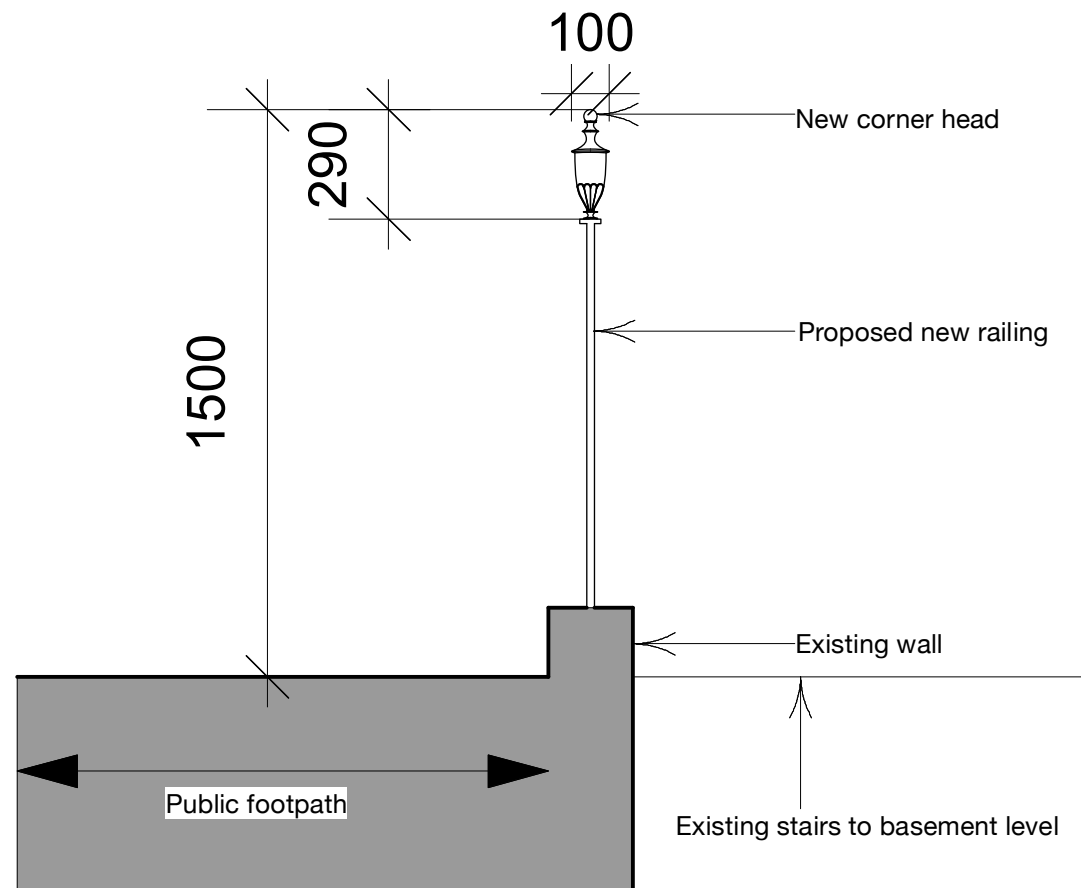

PROPOSED HEAD OF FINIAL DETAIL
SCALE 1:5

PROPOSED RAILING HEAD DETAIL
SCALE 1:5

PROPOSED HEAD OF FINIAL DETAIL
SCALE 1:20

PROPOSED RAILING HEAD DETAIL
SCALE 1:20

Project:
New Railings
Site:
21 Warren St, London W1T 5LT

| | | |
|-----------|----------|--------------|
| Dwg No | Rev: | Scale |
| 2906 01 | A | Various @ A3 |
| Date: | Status: | |
| June 2022 | PLANNING | |