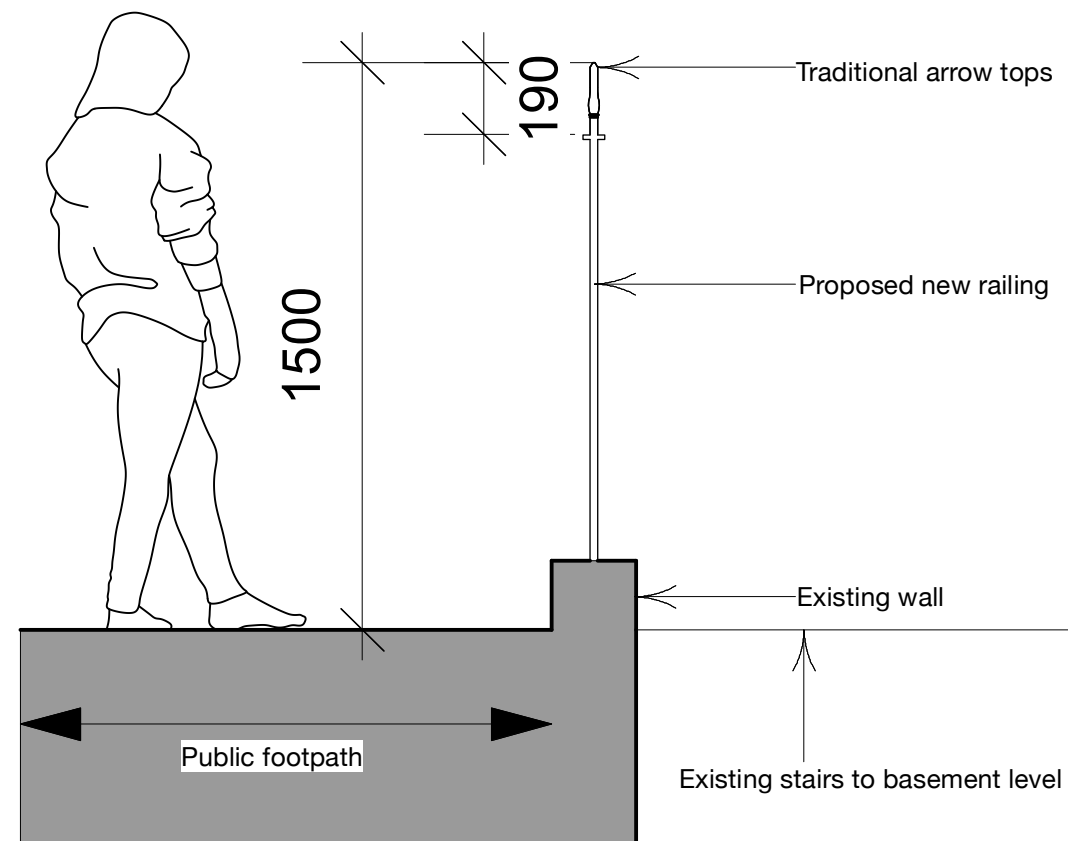

PROPOSED HEAD OF FINIAL DETAIL
SCALE 1:5

PROPOSED RAILING HEAD DETAIL
SCALE 1:5

PROPOSED HEAD OF FINIAL DETAIL
SCALE 1:20

PROPOSED RAILING HEAD DETAIL
SCALE 1:20

Project:
New Railings
Site:
21 Warren St, London W1T 5LT

| | | |
|-----------|----------|--------------|
| Dwg No | Rev: | Scale |
| 2906 01 | A | Various @ A3 |
| Date: | Status: | |
| June 2022 | PLANNING | |