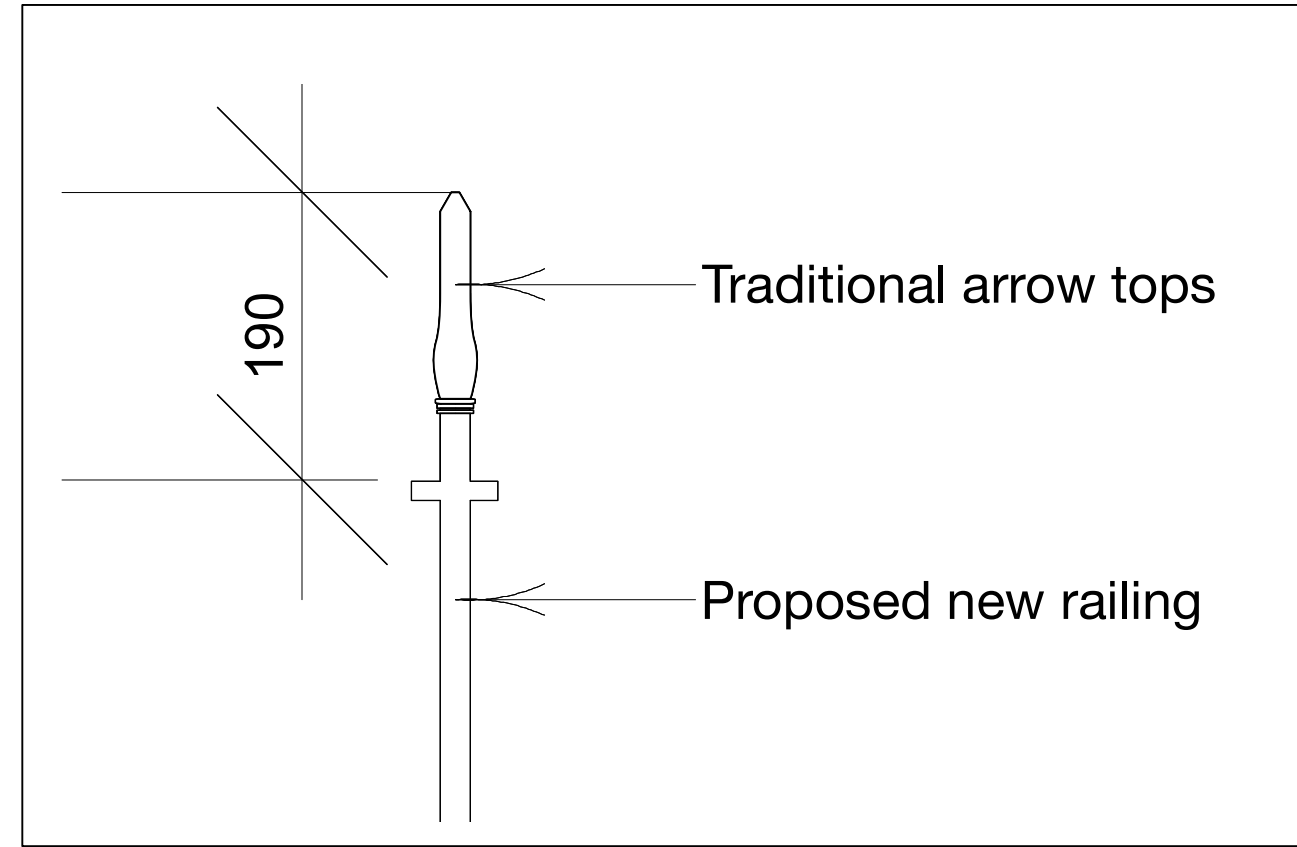

PROPOSED HEAD OF FINIAL DETAIL
SCALE 1:5

PROPOSED RAILING HEAD DETAIL
SCALE 1:5

PROPOSED HEAD OF FINIAL DETAIL
SCALE 1:20

PROPOSED RAILING HEAD DETAIL
SCALE 1:20

Project:
New Railings
Site:
21 Warren St, London W1T 5LT