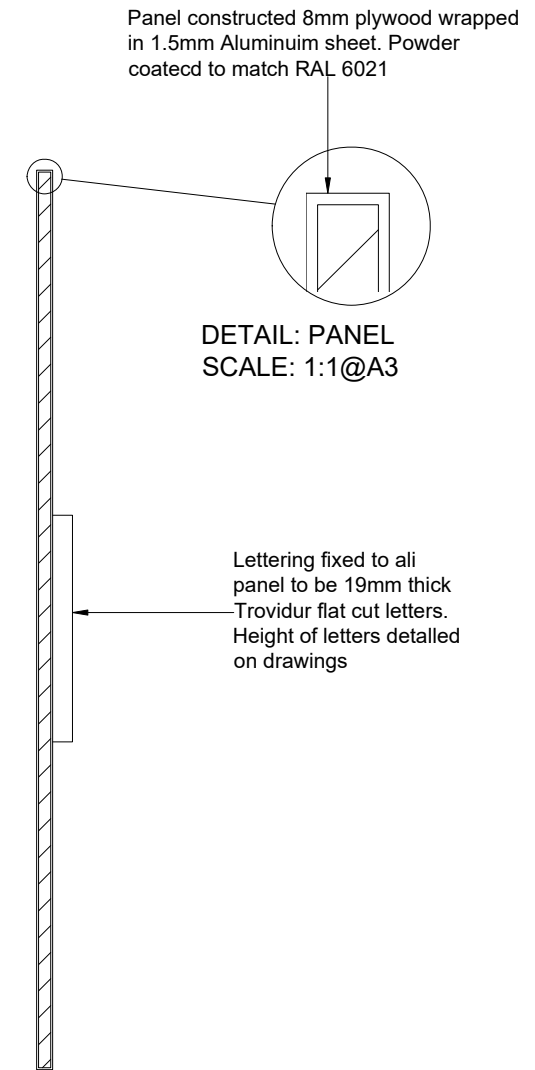

DETAILS: SIGN A
SCALE: 1:20@A3

DETAILS: SIGN B
SCALE: 1:20@A3

DETAILS: SIGN C
SCALE: 1:20@A3

SECTION A: SECTION THROUGH
SCALE: 1:5@A3

REV	REVISION NOTES	DATE

DRAWING STATUS
FOR APPROVAL

DRAWING STATUS
DATE:
SIGNATURE:
NAME:

JOB NUMBER: PJ2328
DRAWN BY: CS

CLIENT: BLANK STREET COFFEE

PROJECT TITLE: BLANK STREET COFFEE
86 KINGSWAY, HOLBORN, LONDON, WC2B 6AG

DRAWING TITLE: PROPOSED SIGNAGE DETAILS

DATE: SEPTEMBER 2022
SCALE @ A3: 1:50