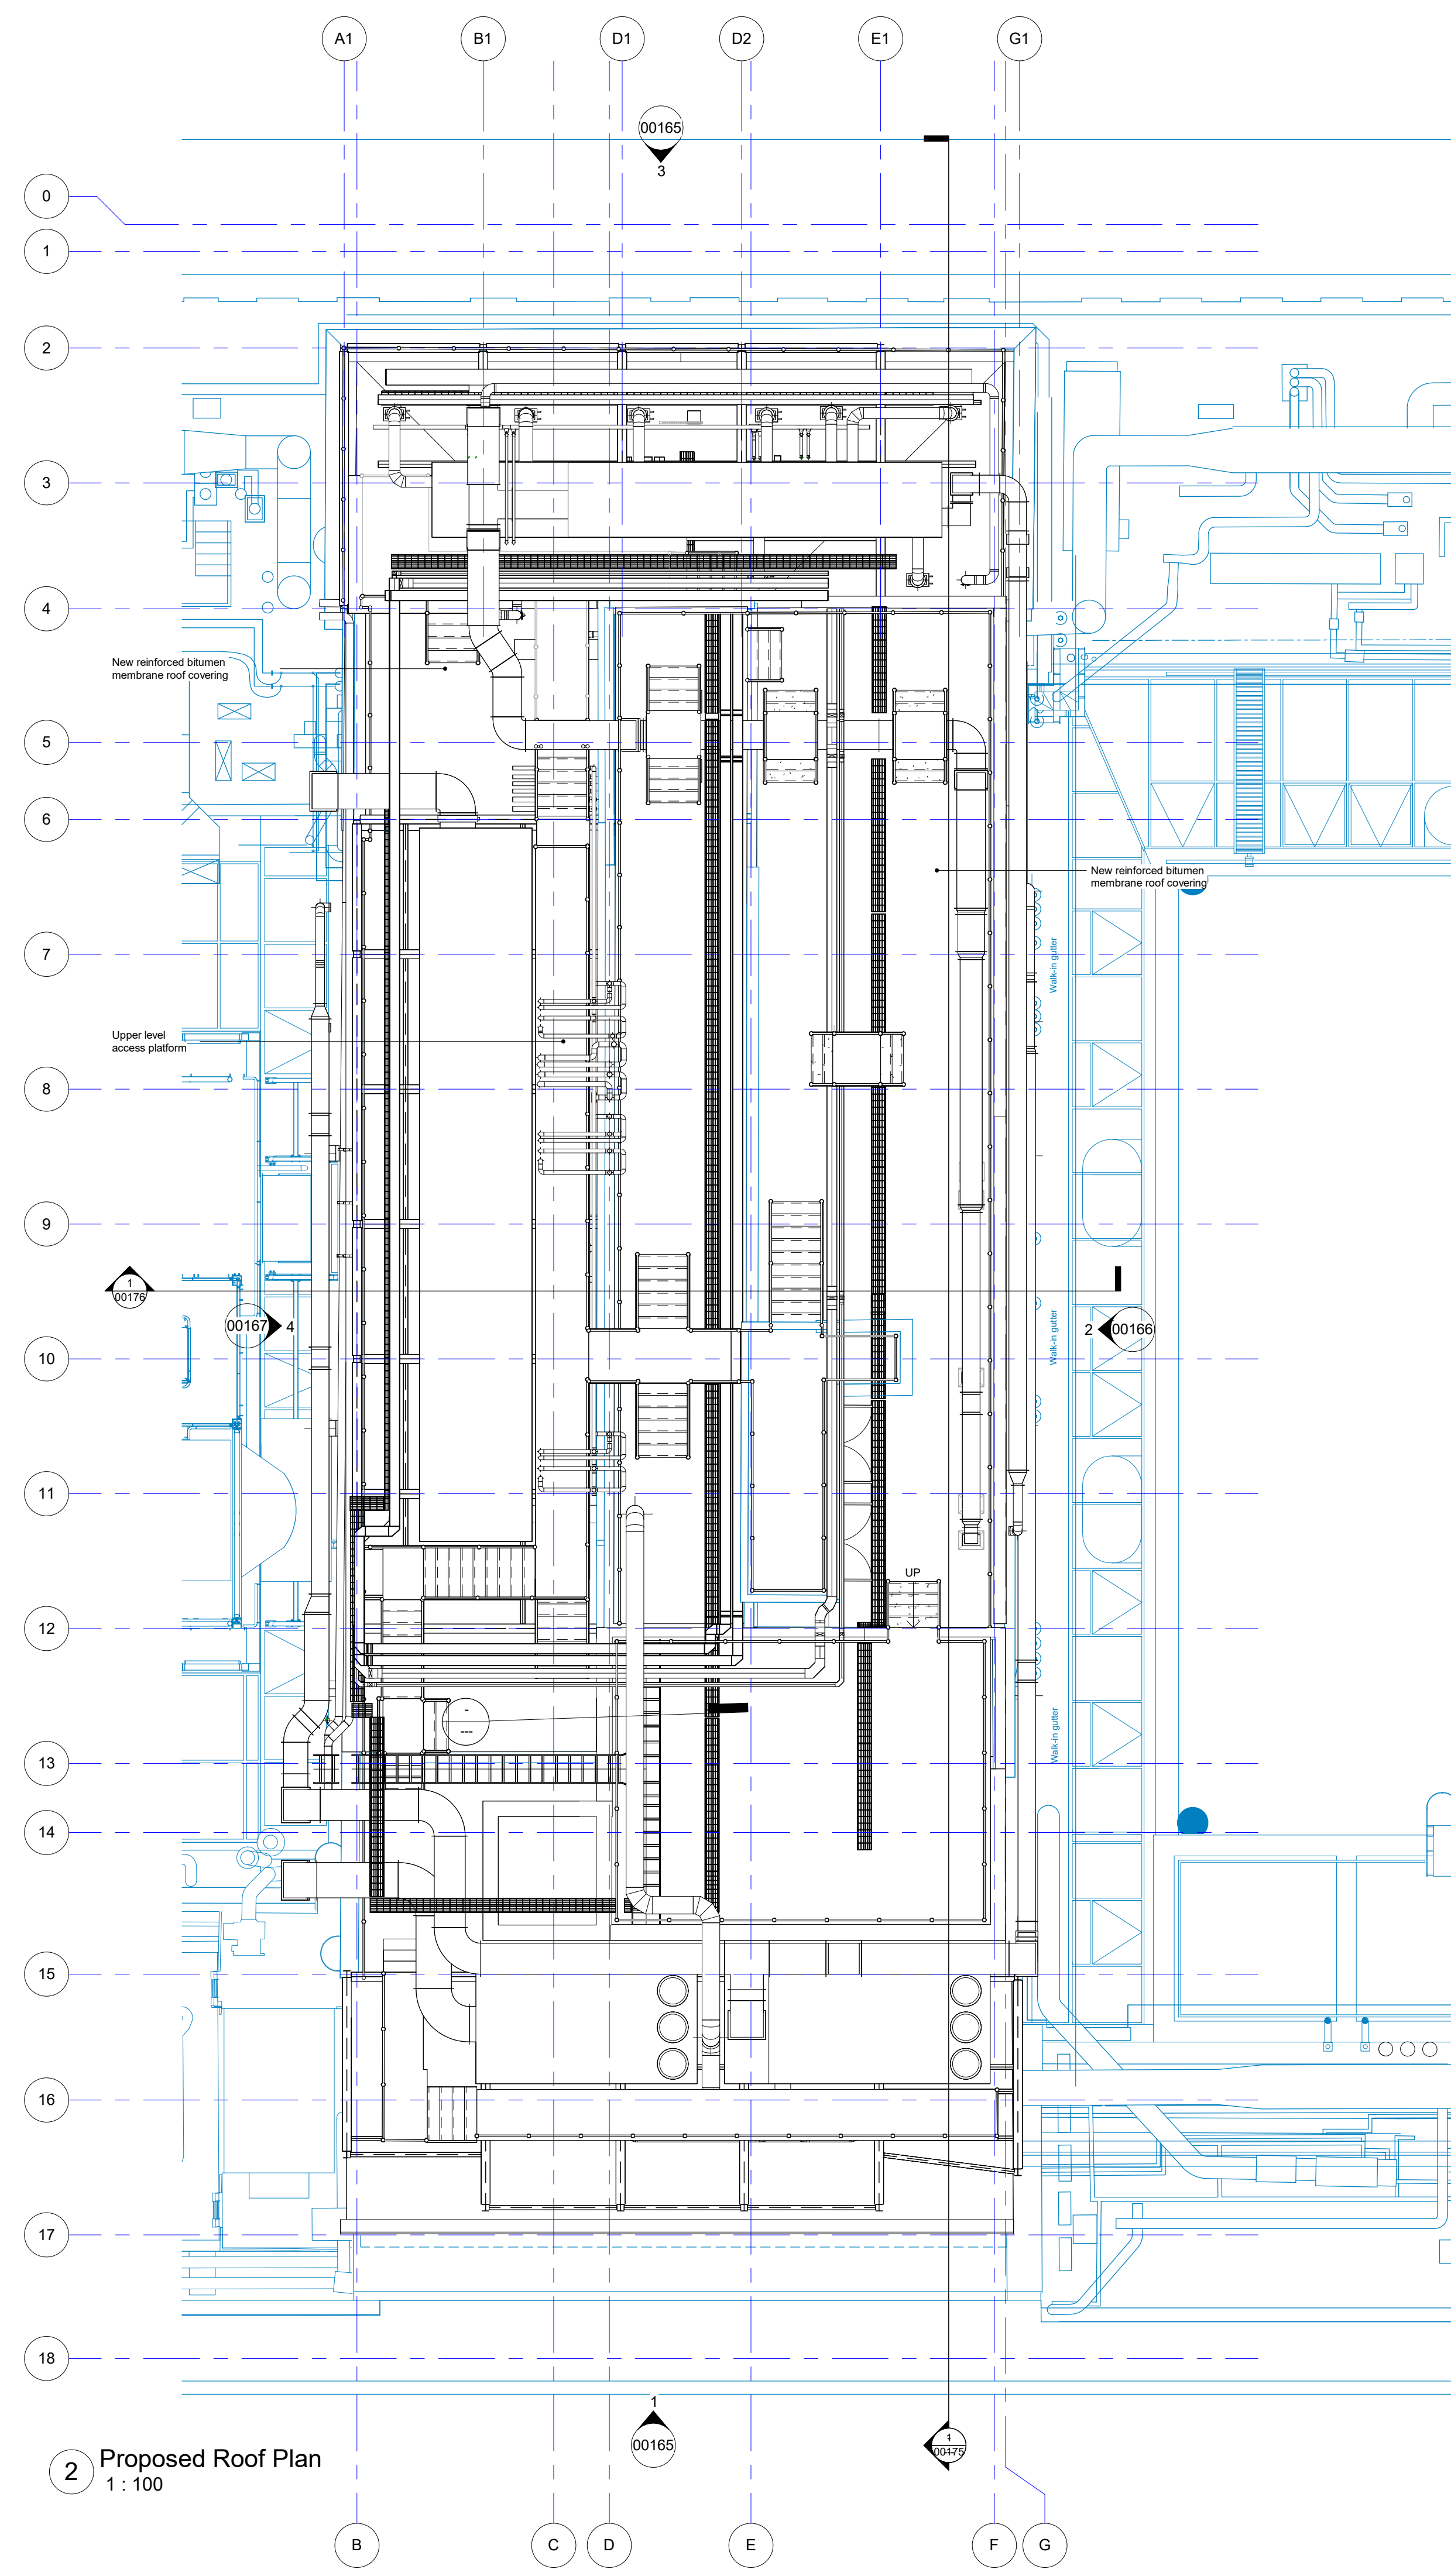

1 Proposed L06 Plan
1:100

2 Proposed Roof Plan
1:100

© Copyright Rock Townsend Architects LLP
All dimensions to be checked on site prior to commencement of works
Rock Townsend Architects LLP to be notified of any omissions or errors

KEY
 Existing
 Proposed

PL01 Planning Issue 08/11/22 OR
 REVISIONS DATE/DRAWN

PROJECT	LSHTM Phase 3B		
	BSF-CL3-Insectaries		
DRAWING TITLE	Proposed Floor Plan		
	Levels 06 & Roof		
DATE	19/09/22	DRAWN	NC
SCALE	1:100	@ A1	CHECK ST
STATUS	PLANNING		
RT JOB NO.	RT21015	REVISION	PL01
DRAWING NO.	Ph3B-RTA-ZZ-ZZ-DR-A-00142		