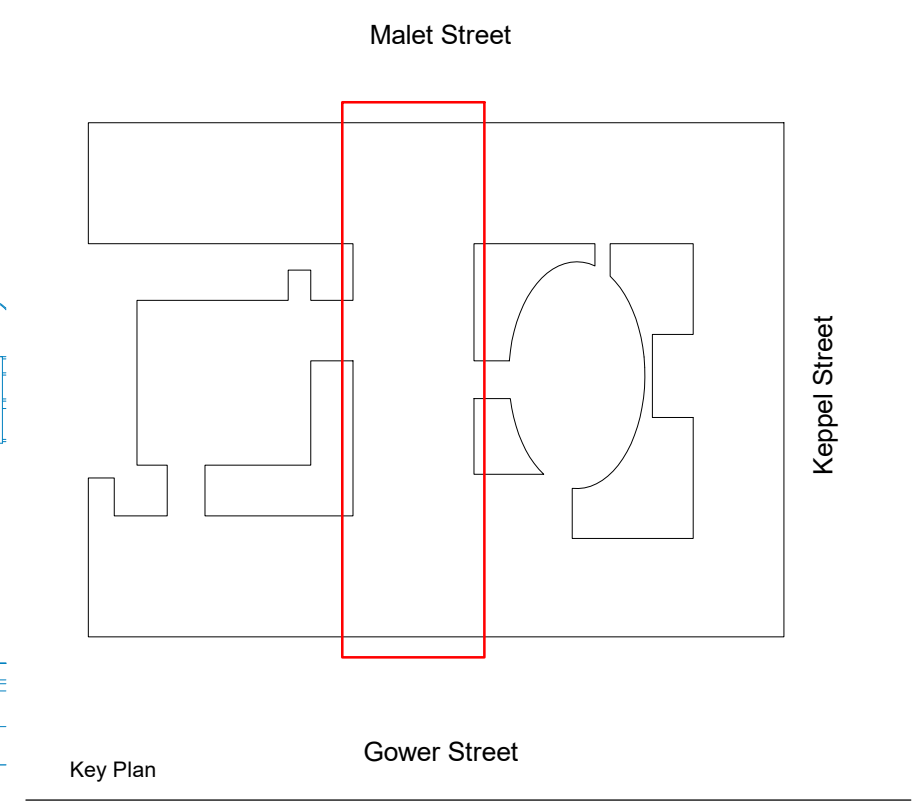

1 Proposed L06 Plan
1:100

2 Proposed Roof Plan
1:100

© Copyright Rock Townsend Architects LLP
All dimensions to be checked on site prior to commencement of works
Rock Townsend Architects LLP to be notified of any omissions or errors

KEY
 Existing
 Proposed

PL01 Planning Issue 08/11/22 OR
 REVISIONS DATE/DRAWN

PROJECT	LSHTM Phase 3B		
	BSF-CL3-Insectaries		
DRAWING TITLE	Proposed Floor Plan		
	Levels 06 & Roof		
DATE	19/09/22	DRAWN	NC
SCALE	1:100	@ A1	CHECK ST
STATUS	PLANNING		
RT JOB NO.	RT21015	REVISION	PL01
DRAWING NO.	Ph3B-RTA-ZZ-ZZ-DR-A-00142		