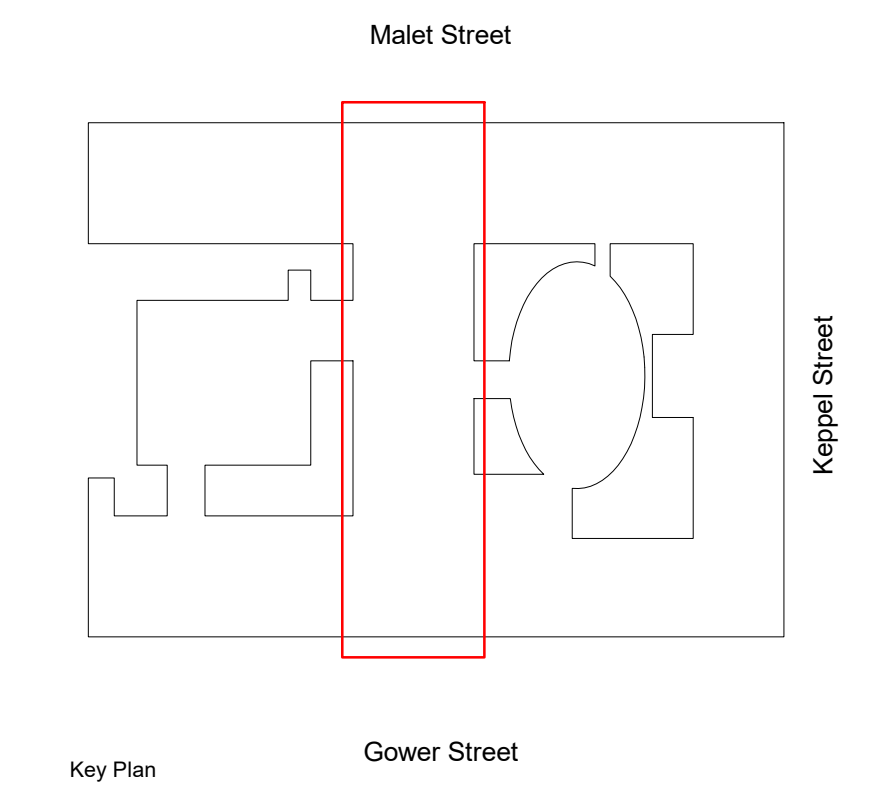

1 Proposed L04 Plan
1 : 100

2 Proposed L05 Plan
1 : 100

© Copyright Rock Townsend Architects LLP

All dimensions to be checked on site prior to commencement of works
Rock Townsend Architects LLP to be notified of any omissions or errors

KEY

PL01 Planning Issue 08/11/22 OR
REVISIONS DATE/DRAWN

PROJECT	LSHTM Phase 3B		
DRAWING TITLE	BSF-CL3-Insectaries		
	Proposed Floor Plans		
	Levels 04 & 05		
DATE	19/09/22	DRAWN	NC
SCALE	1 : 100	@ A1	CHECK
STATUS	PLANNING		
RT JOB NO.	RT21015	REVISION	PL01
DRAWING NO.	Ph3B-RTA-ZZ-ZZ-DR-A-00141		