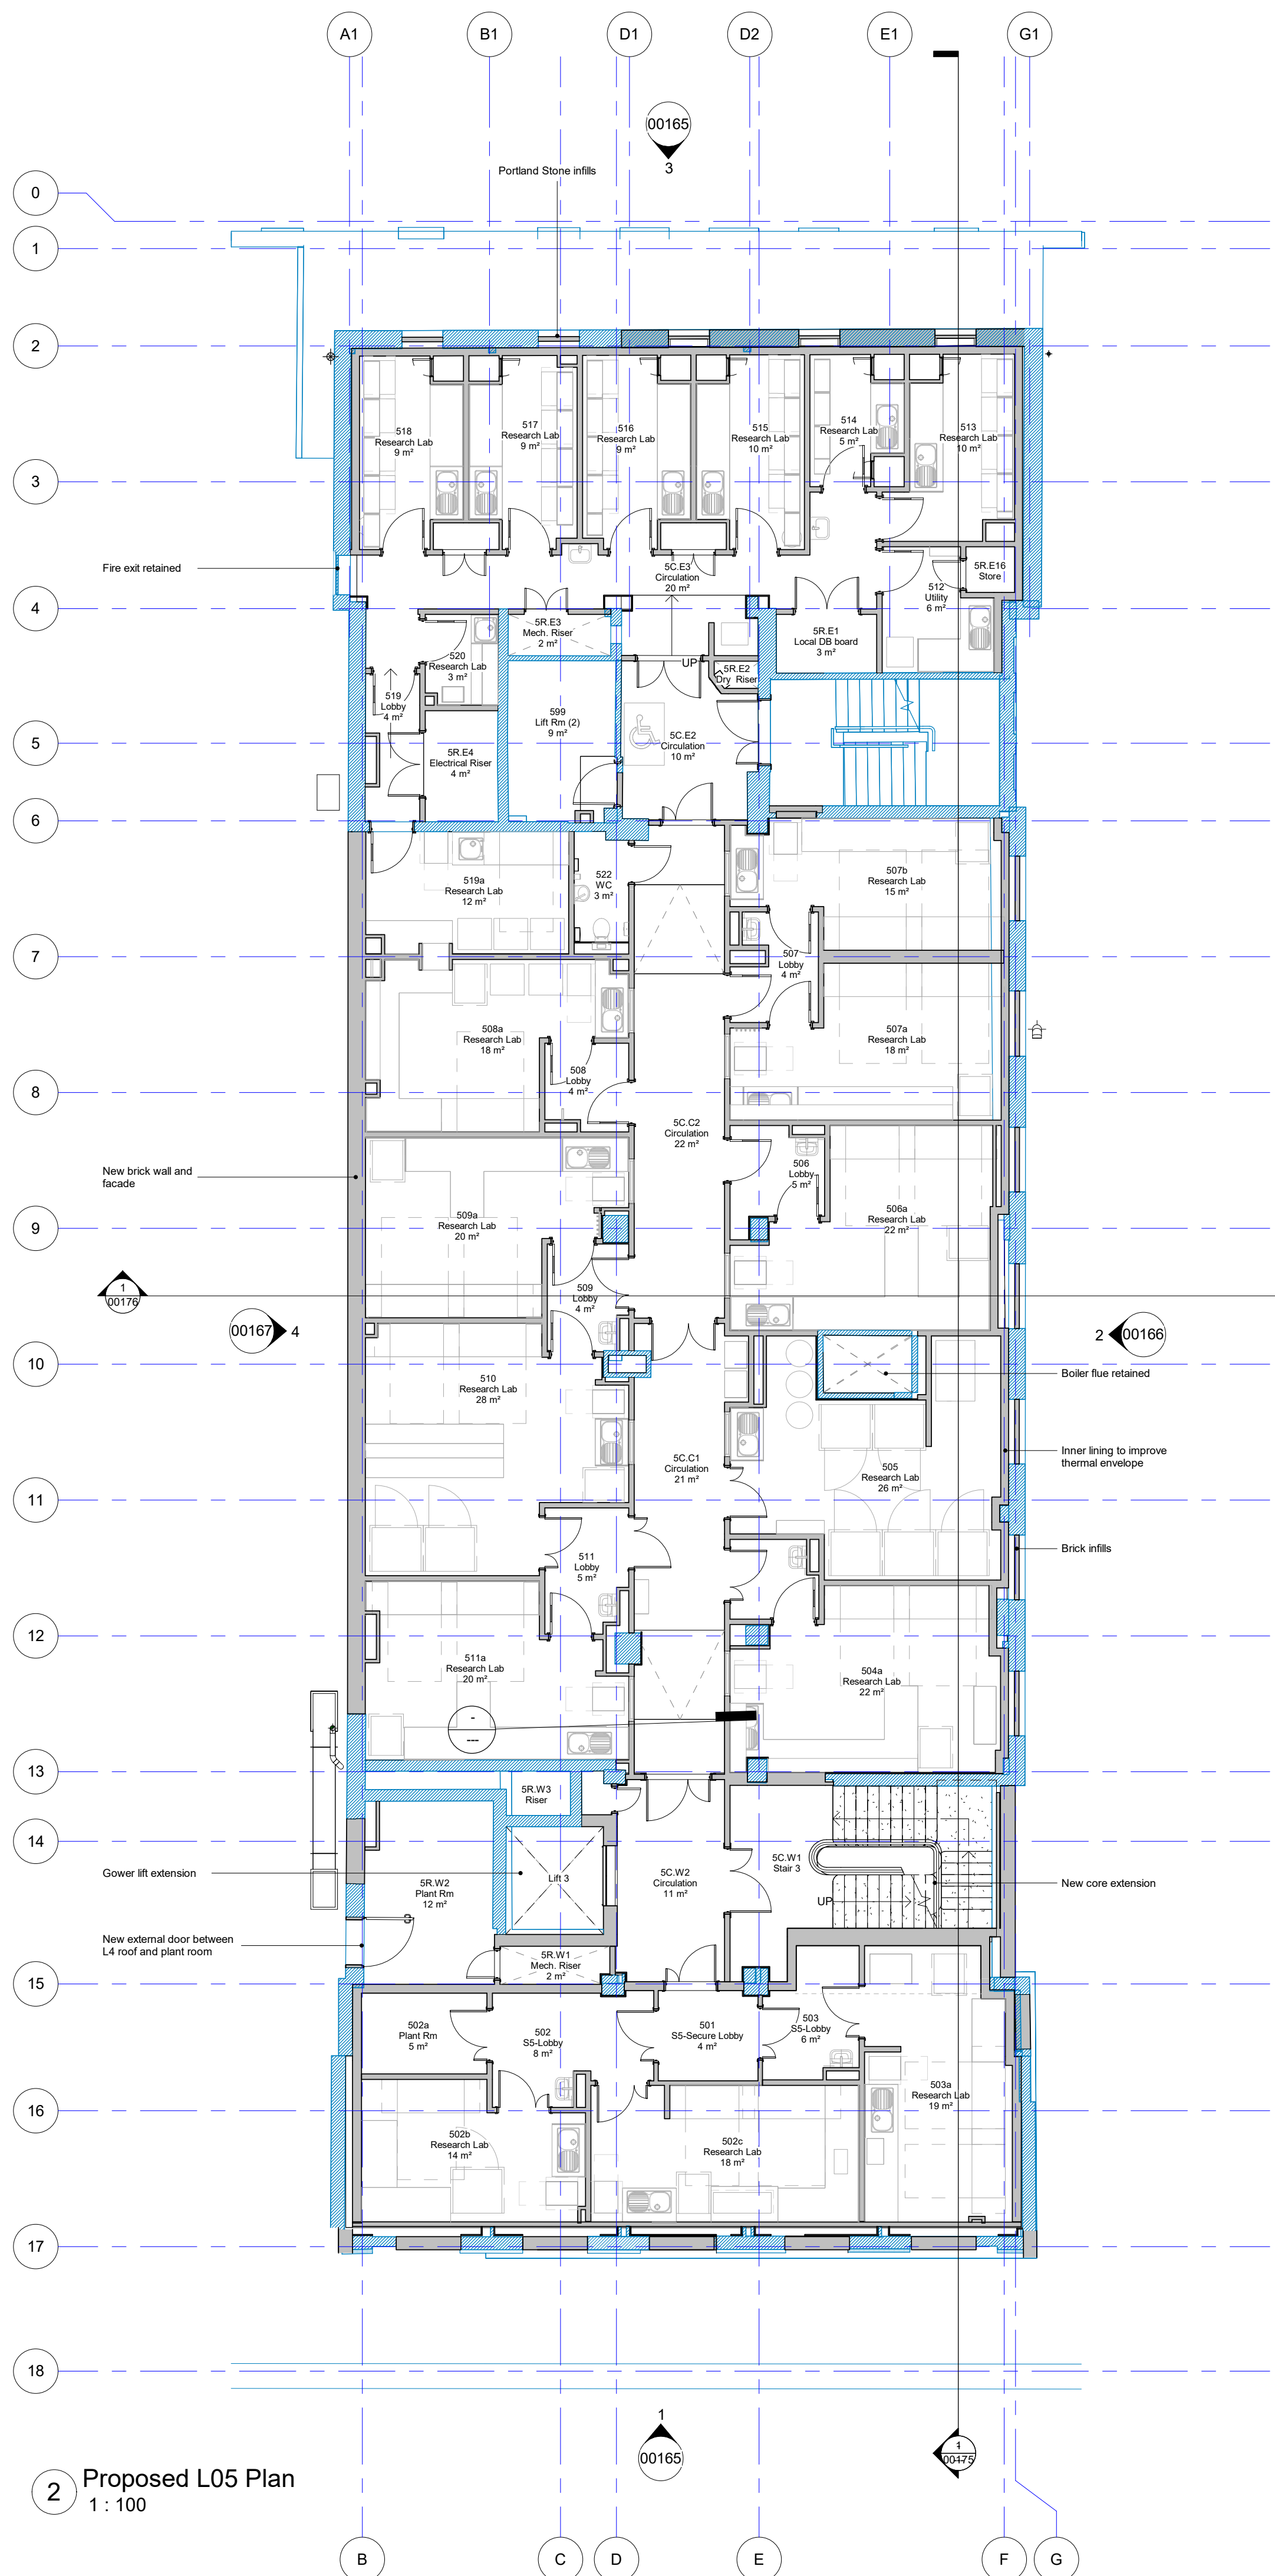

1 Proposed L04 Plan
1 : 100

2 Proposed L05 Plan
1 : 100

© Copyright Rock Townsend Architects LLP

All dimensions to be checked on site prior to commencement of works
Rock Townsend Architects LLP to be notified of any omissions or errors

KEY

PL01 Planning Issue 08/11/22 OR
REVISIONS DATE/DRAWN

PROJECT	LSHTM Phase 3B		
DRAWING TITLE	BSF-CL3-Insectaries		
	Proposed Floor Plans		
	Levels 04 & 05		
DATE	19/09/22	DRAWN	NC
SCALE	1 : 100	@ A1	CHECK
STATUS	PLANNING		
RT JOB NO.	RT21015	REVISION	PL01
DRAWING NO.	Ph3B-RTA-ZZ-ZZ-DR-A-00141		