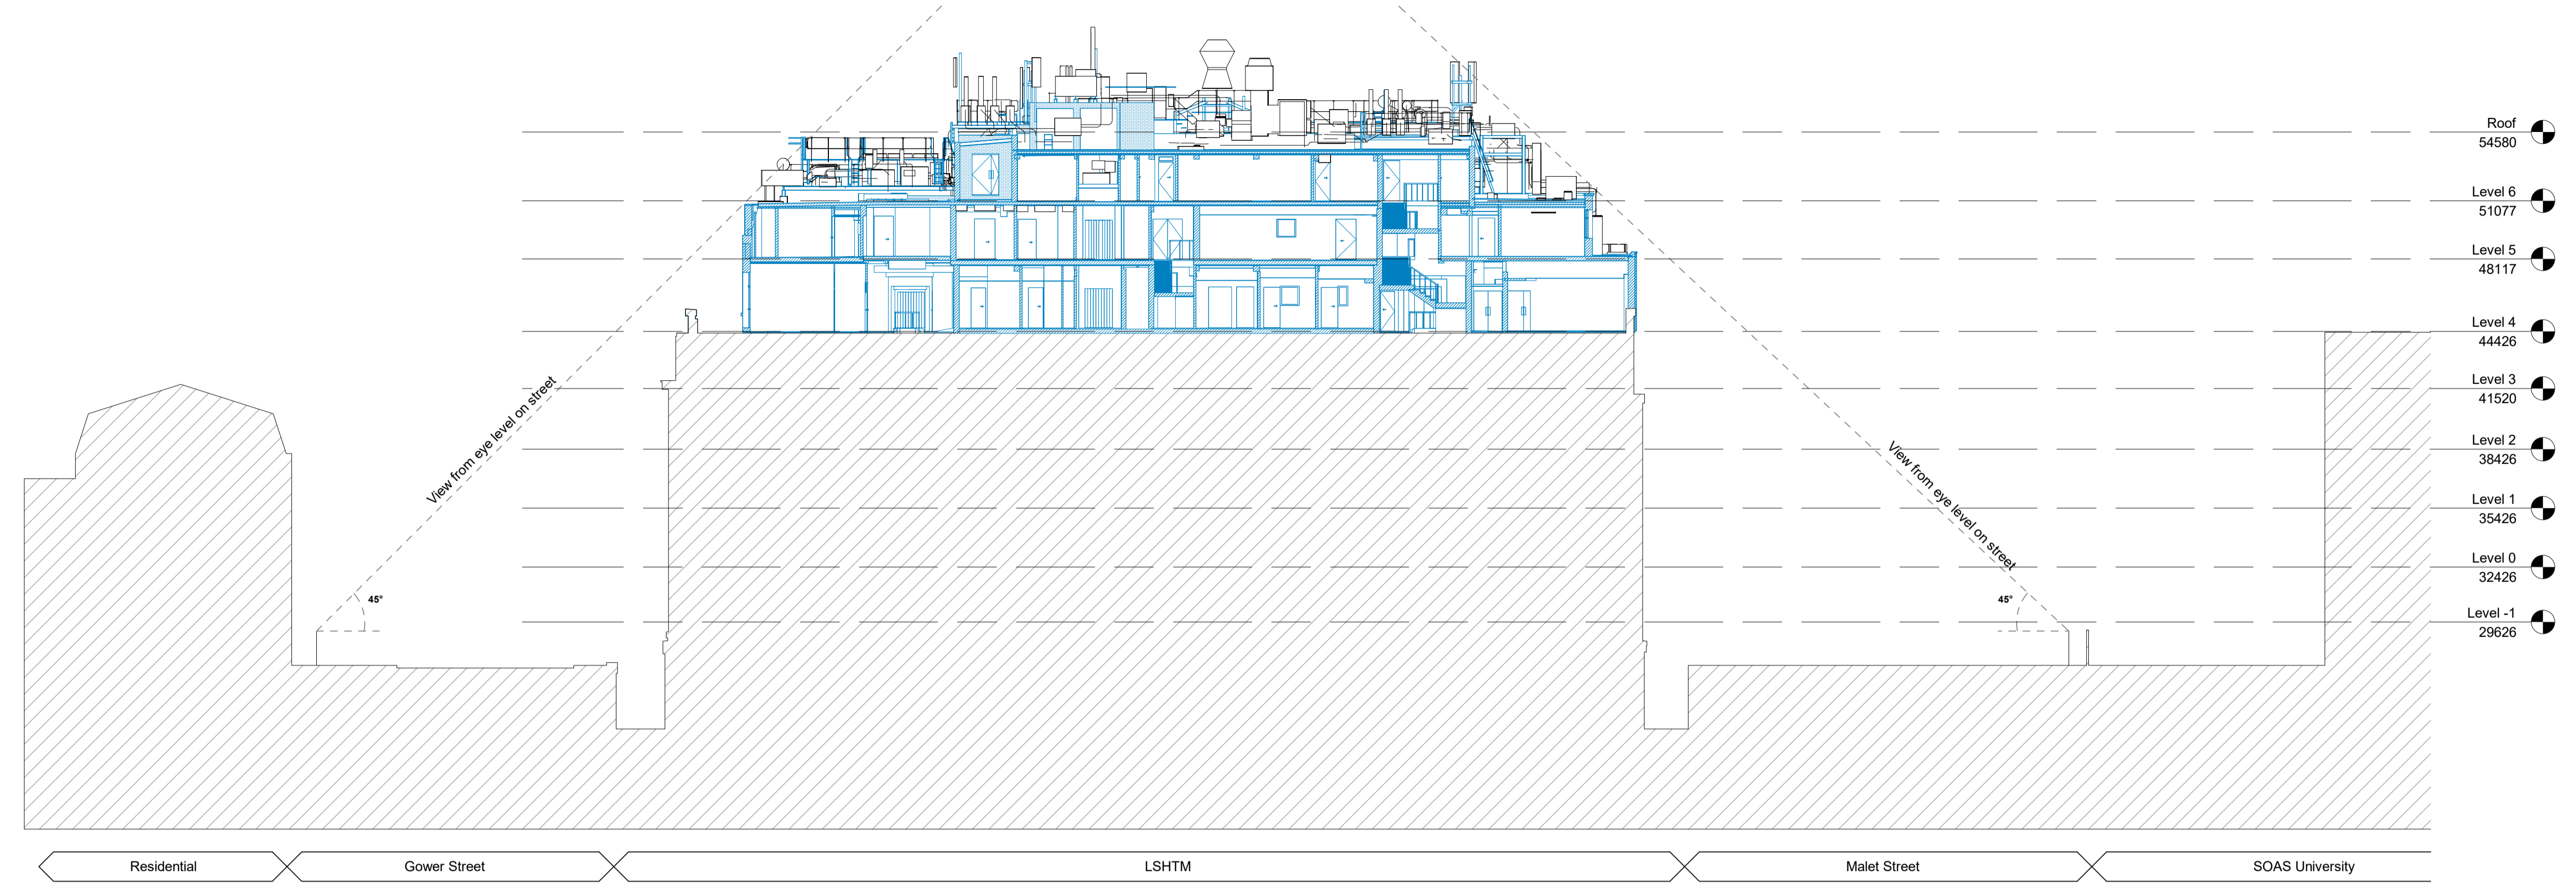

KEY

Existing

Proposed

1 Existing Context Section
 1 : 200

2 Proposed Context Section
 1 : 200

PL01	Planning Issue	08/11/22	OR
REVISIONS		DATE/DRAWN	

PROJECT	LSHTM Phase 3B		
	BSF-CL3-Insectaries		
DRAWING TITLE	Contextual Sections		
	Existing and Proposed		
DATE	19/09/22	DRAWN	NC
SCALE	1 : 200	@ A1	CHECK
STATUS	PLANNING		
RT JOB NO.	RT21015	REVISION	PL01
DRAWING NO.	Ph3B-RTA-ZZ-XX-DR-A-00171		

The Old School, Eton Street, London, SE1 8UE
 020 7261 9577
 rocktownsend.co.uk

Rock Townsend