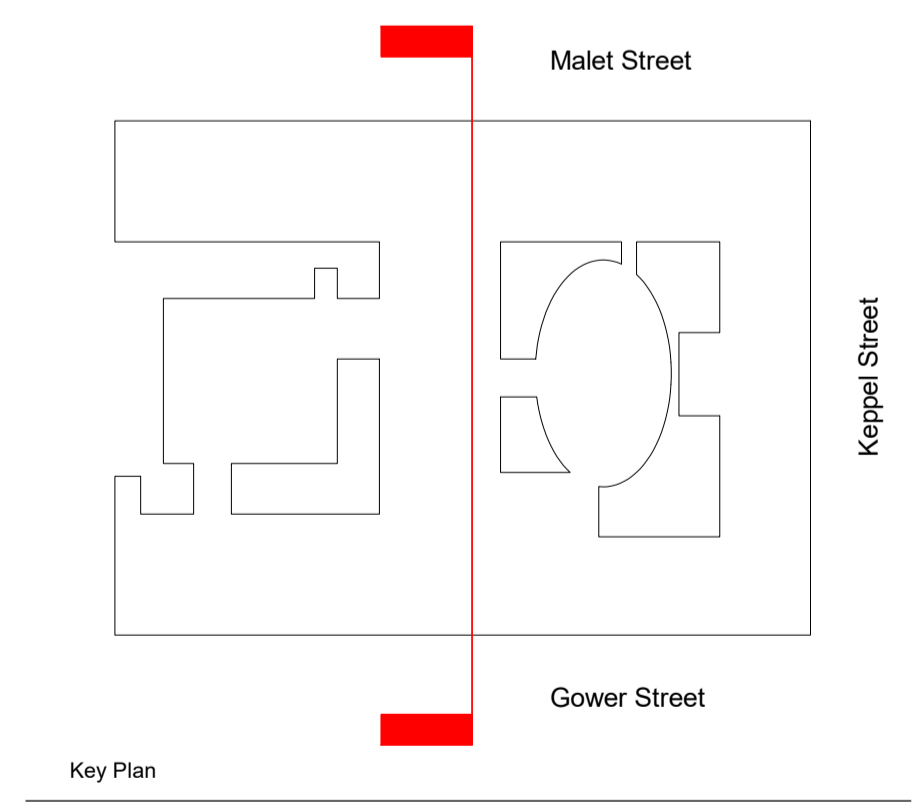

KEY

Existing

Proposed

1 Existing Context Section
 1 : 200

2 Proposed Context Section
 1 : 200

PL01	Planning Issue	08/11/22	OR
REVISIONS		DATE/DRAWN	

PROJECT	LSHTM Phase 3B		
	BSF-CL3-Insectaries		
DRAWING TITLE	Contextual Sections		
	Existing and Proposed		
DATE	19/09/22	DRAWN	NC
SCALE	1 : 200	@ A1	CHECK
STATUS	PLANNING		
RT JOB NO.	RT21015	REVISION	PL01
DRAWING NO.	Ph3B-RTA-ZZ-XX-DR-A-00171		