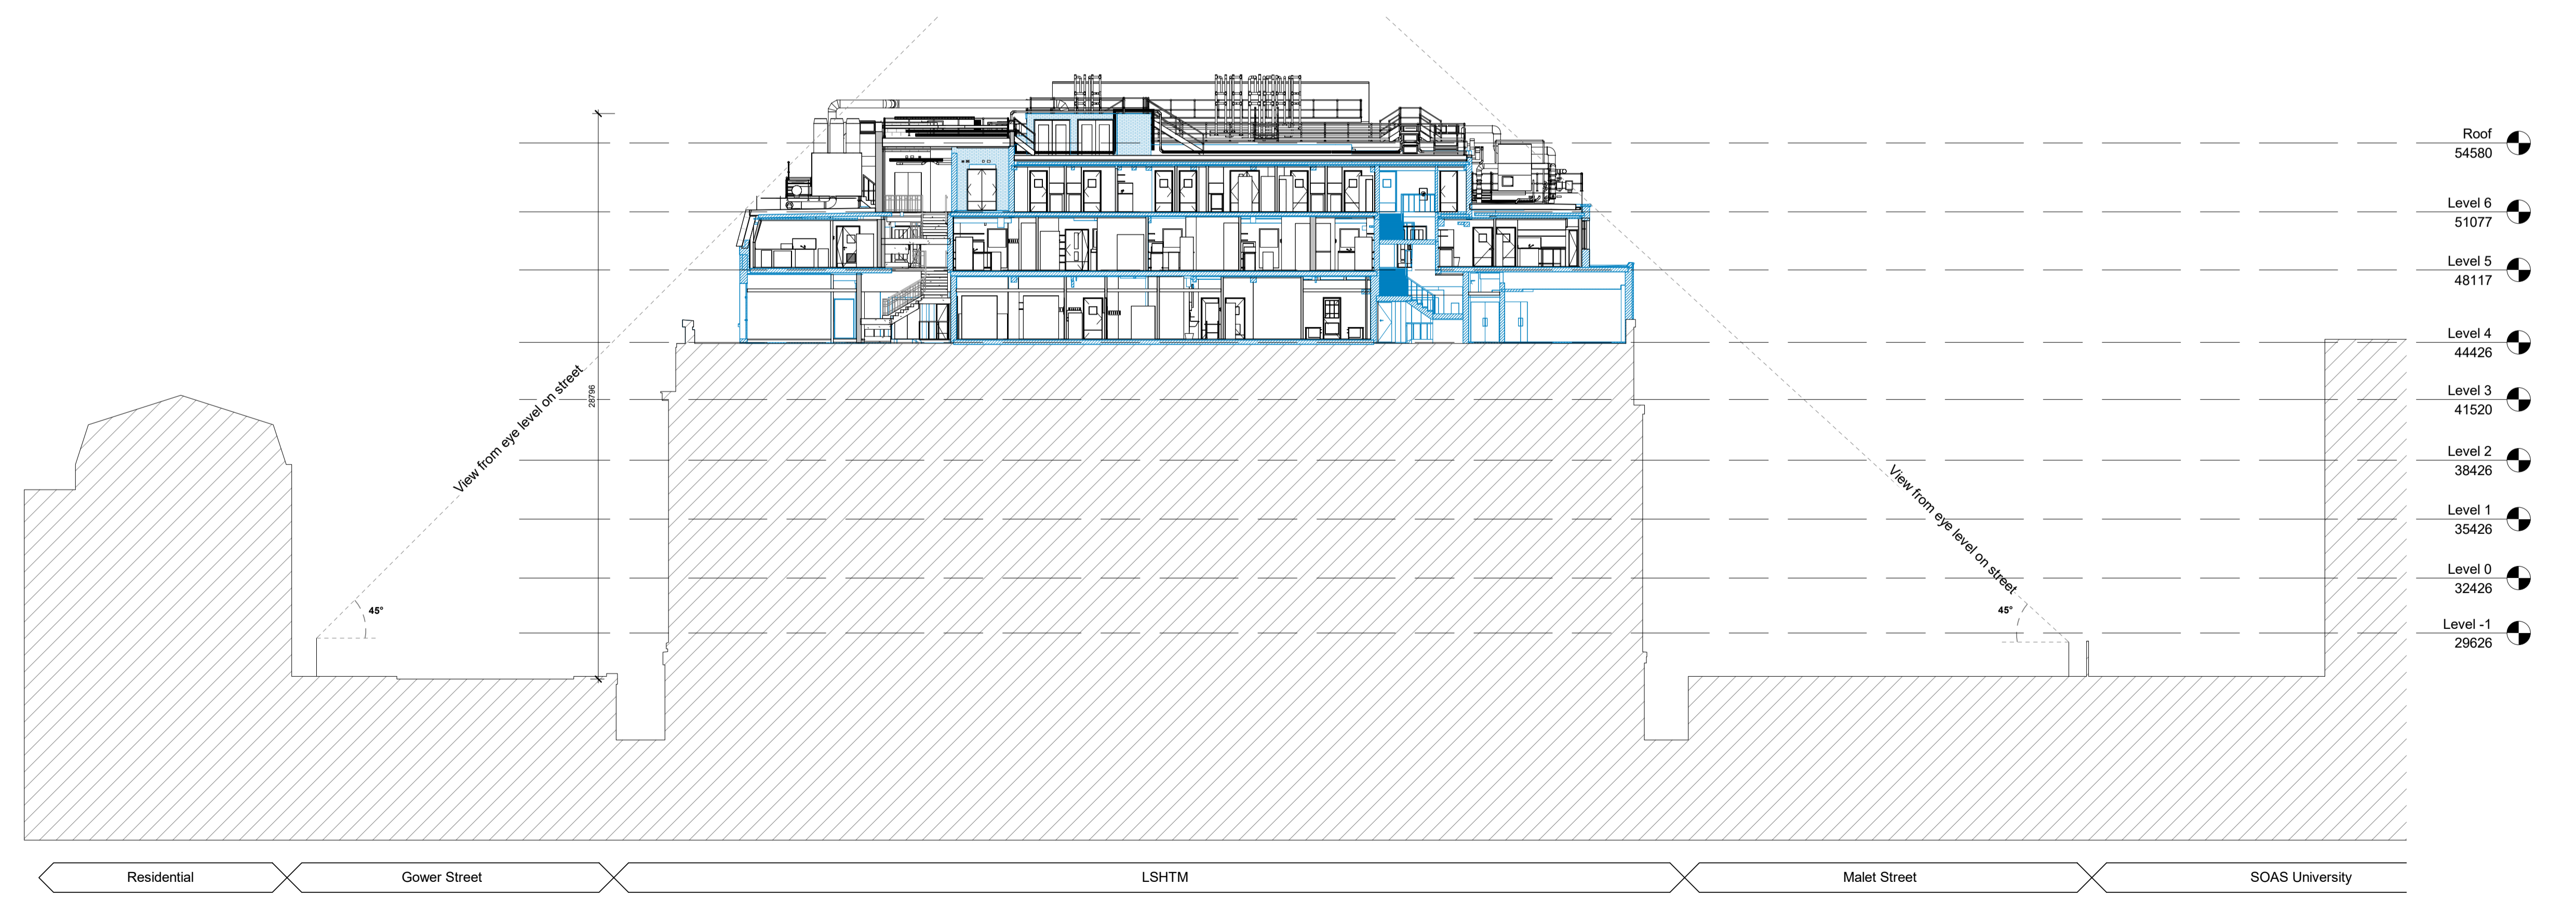

KEY

Existing

Proposed

1 Existing Context Section
 1 : 200

2 Proposed Context Section
 1 : 200

PL01	Planning Issue	08/11/22	OR
REVISIONS		DATE/DRAWN	

PROJECT	LSHTM Phase 3B		
	BSF-CL3-Insectaries		
DRAWING TITLE	Contextual Sections		
	Existing and Proposed		
DATE	19/09/22	DRAWN	NC
SCALE	1 : 200	@ A1	CHECK
STATUS	PLANNING		
RT JOB NO.	RT21015	REVISION	PL01
DRAWING NO.	Ph3B-RTA-ZZ-XX-DR-A-00171		