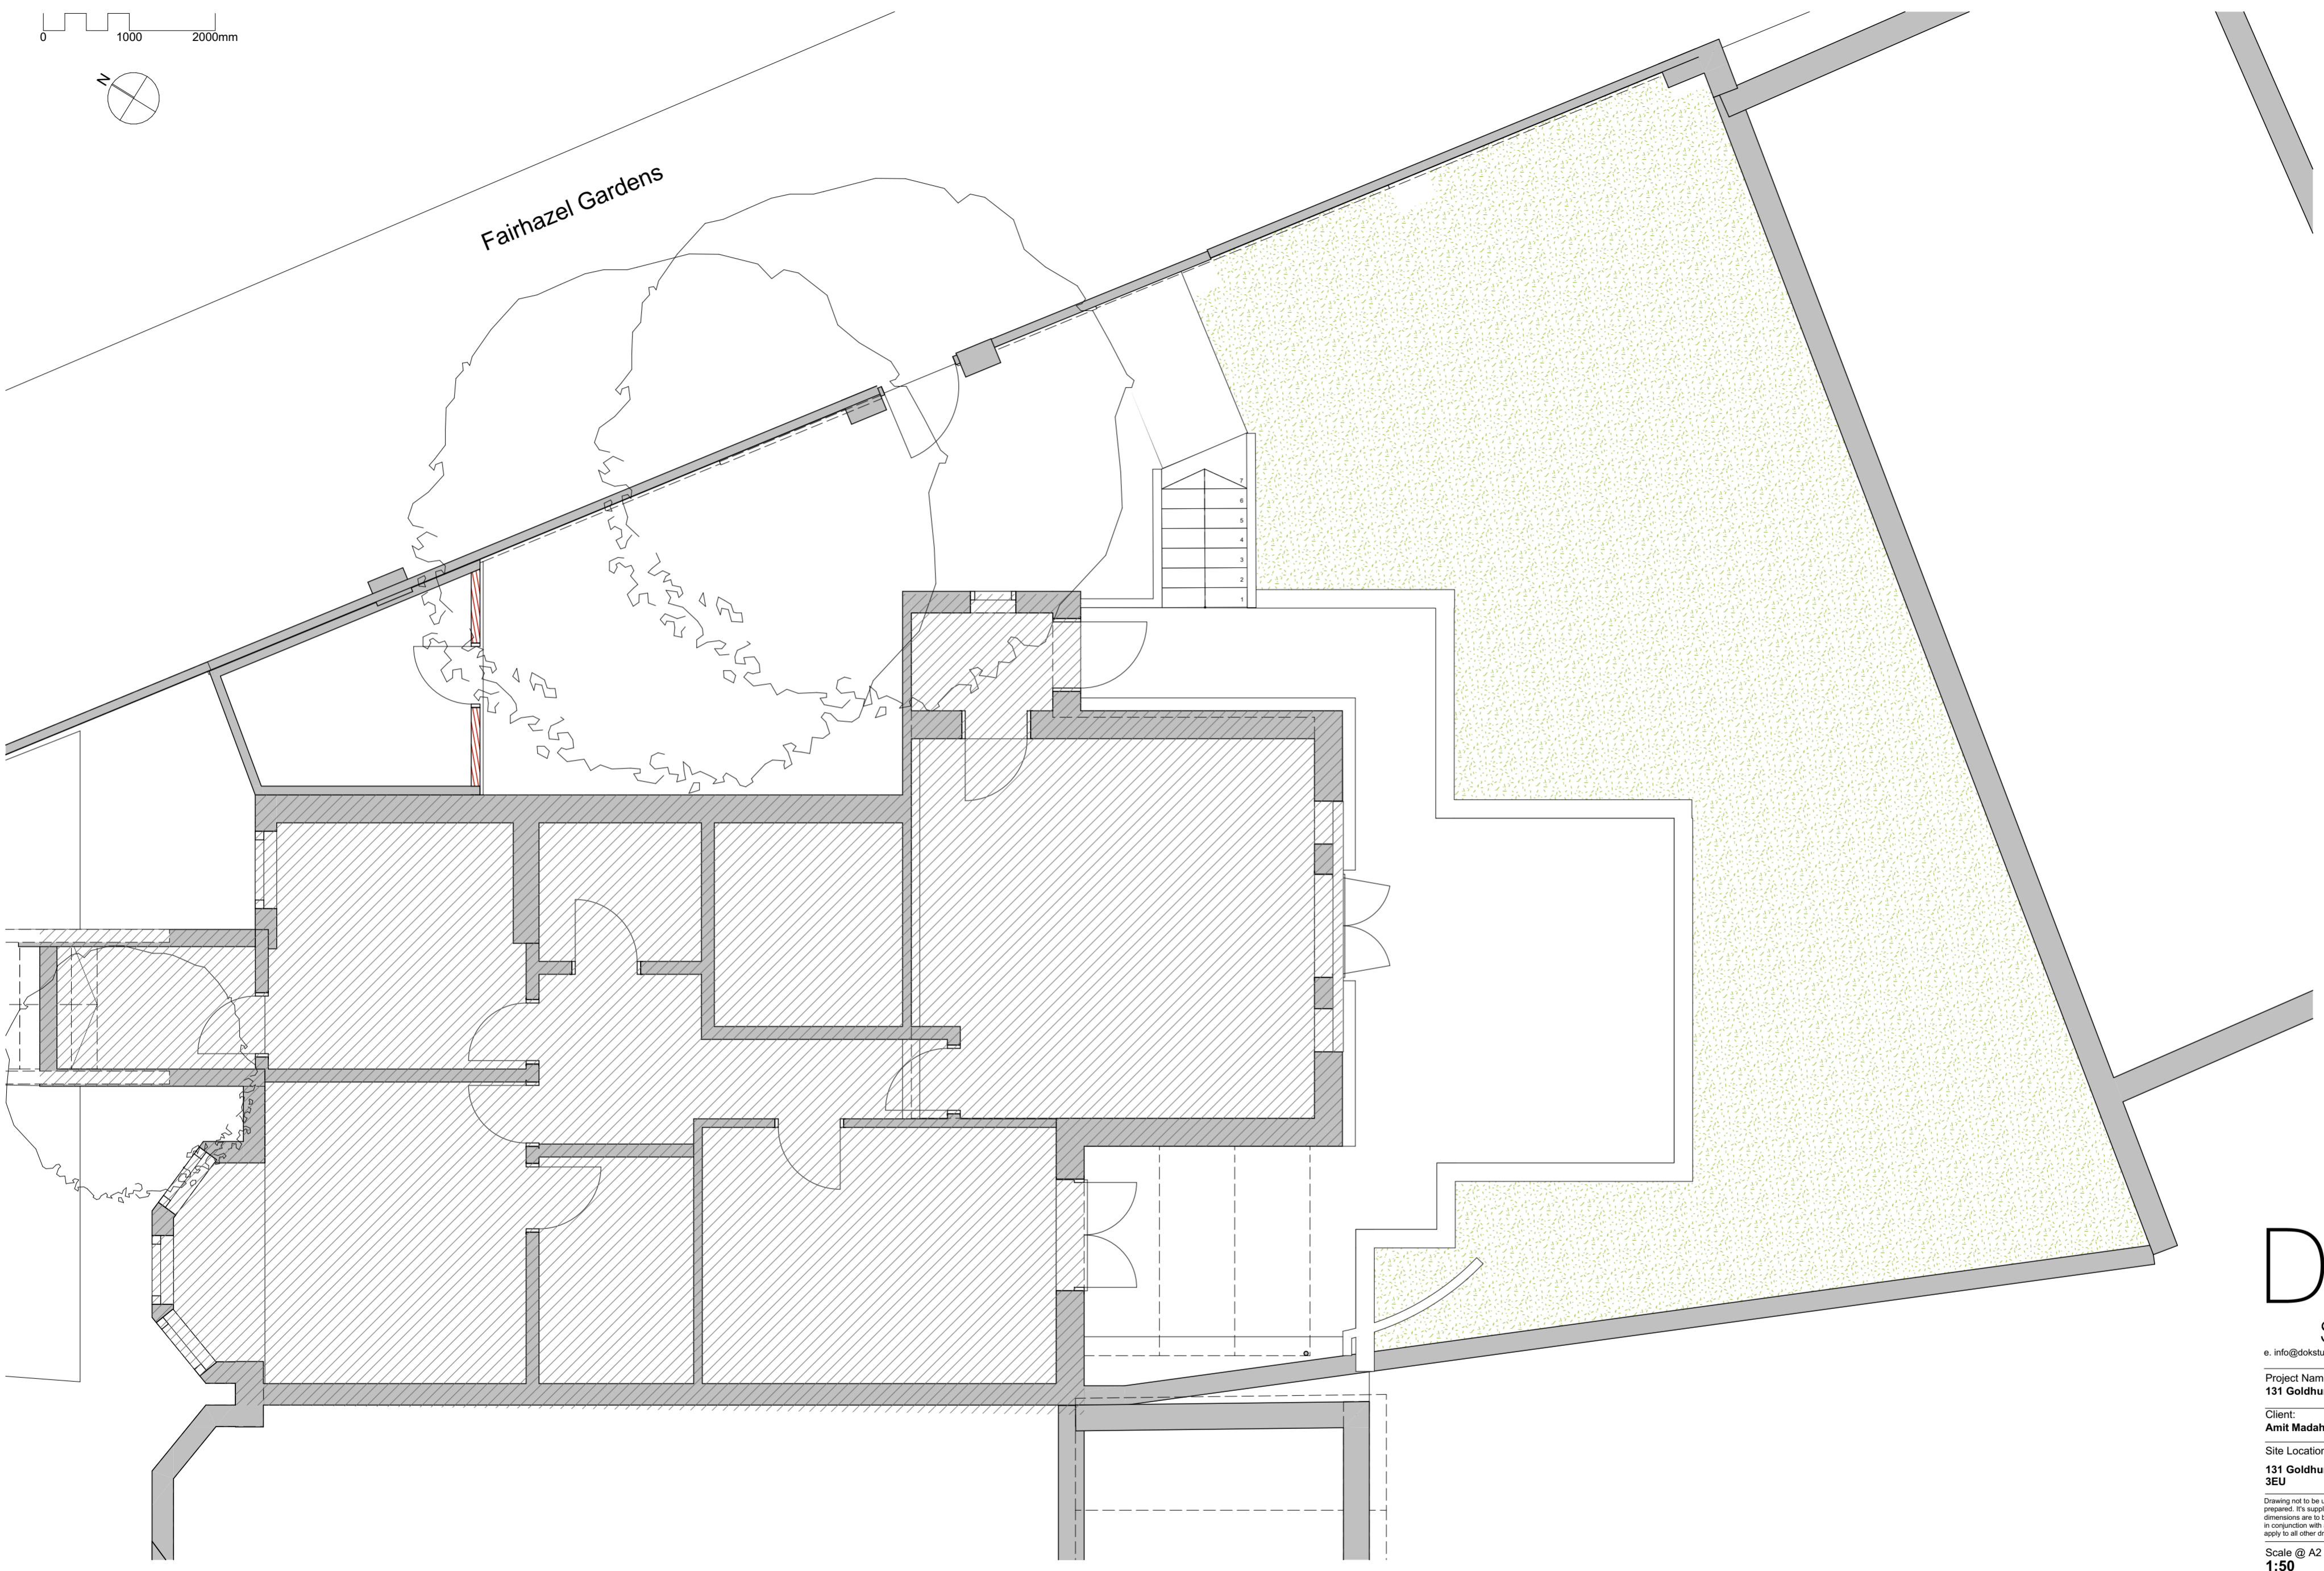

Fairhazel Gardens

DOK
studio
e. info@dokstudio.co.uk w. www.dokstudio.co.uk

Project Name:
131 Goldhurst Road

Client:
Amit Madahar

Site Location:
**131 Goldhurst Road London NW6
3EU**

Scale @ A2
1:50

Project No.
012

Drawing Name
Existing Ground Plan

Drawing Number
EX 1.0

Rev