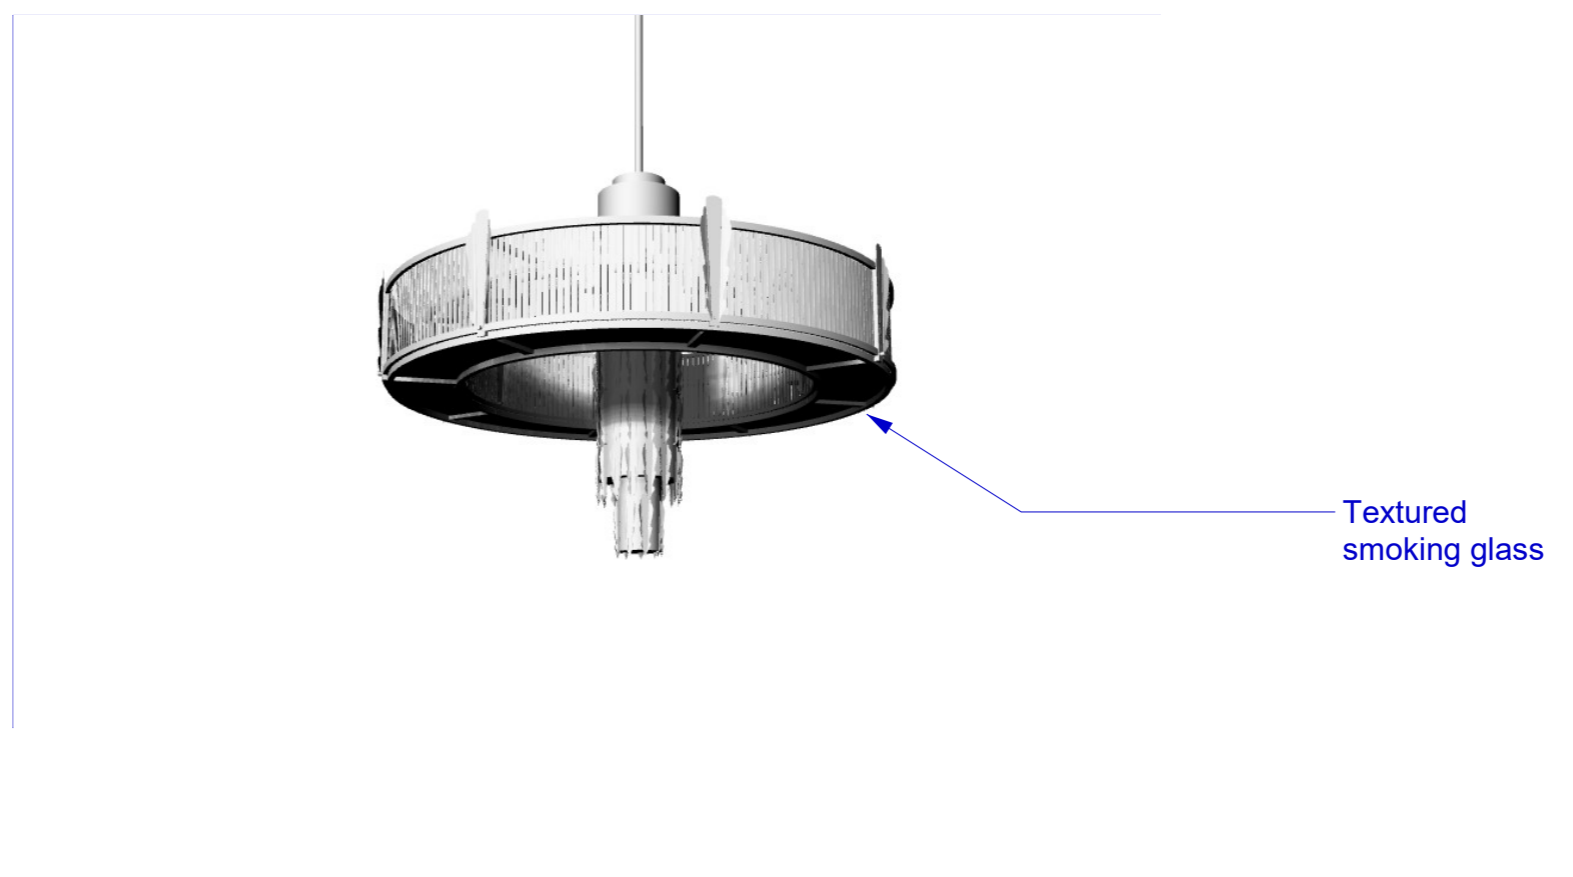

LIG-IN-01

/// DIMENSIONS ///

Height : 159cm
Diameter : 206cm

/// NOTES IMPORTANTES ///

- The furniture must be light enough to be easily moved around.
- Technical drawings must be sent to Hugo Toro for validation before production
- The cost of the assembly must be added to the quotation

MATERIAL STANDARDS
Fabrics must be fireproof
Foams and all types of upholstery must be fireproof

/// QUANTITATIVE INFORMATION ///

Number of items: 5

Textured glass
Smoking color

Structure
Dirty Brass