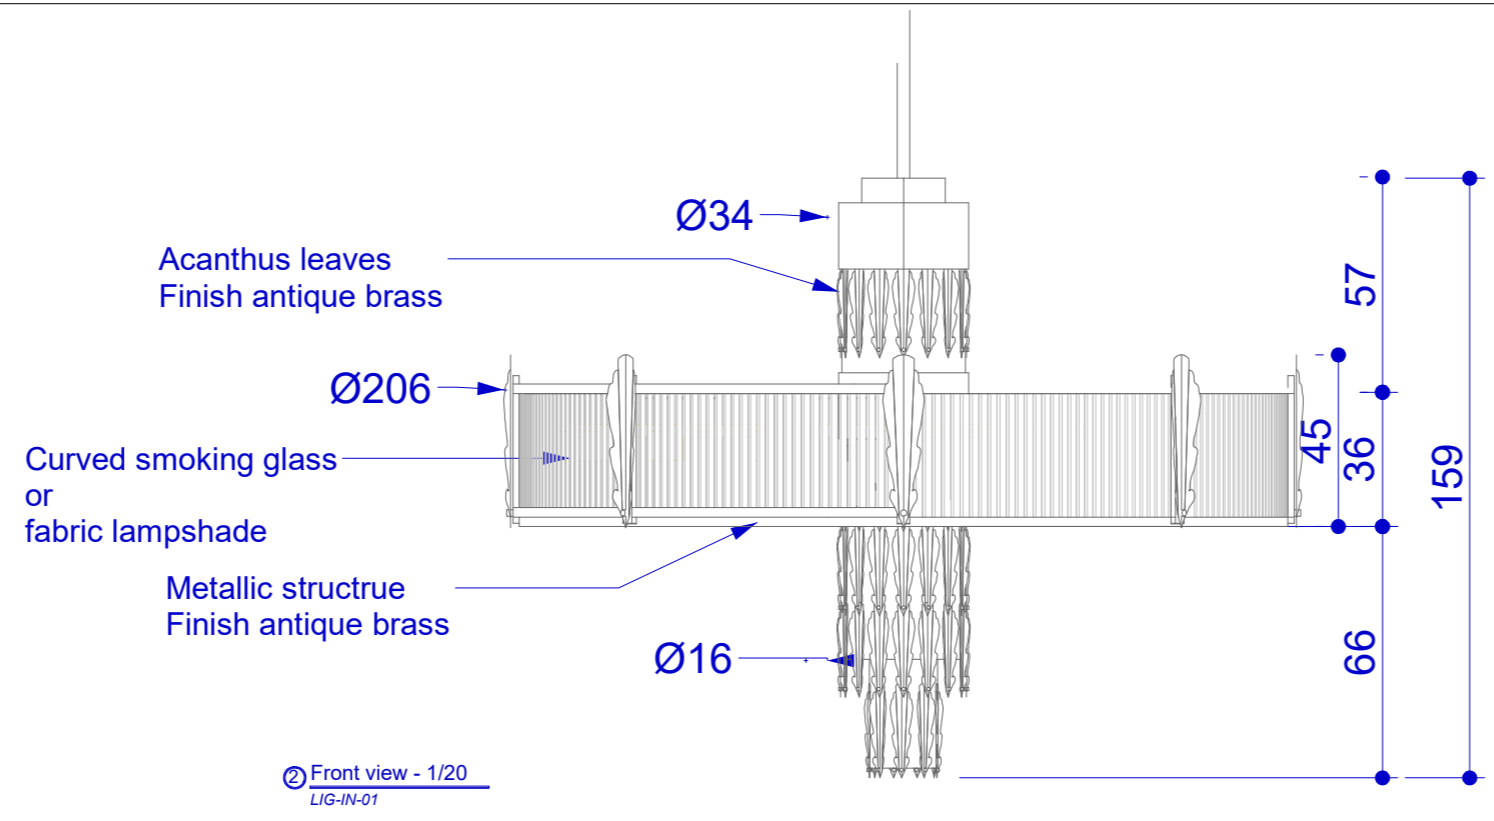

LIG-IN-01

/// DIMENSIONS ///

Height : 159cm
Diameter : 206cm

/// NOTES IMPORTANTES ///

- The furniture must be light enough to be easily moved around.
- Technical drawings must be sent to Hugo Toro for validation before production
- The cost of the assembly must be added to the quotation

MATERIAL STANDARDS
Fabrics must be fireproof
Foams and all types of upholstery must be fireproof

/// QUANTITATIVE INFORMATION ///

Number of items: 5

Textured glass
Smoking color

Structure
Dirty Brass