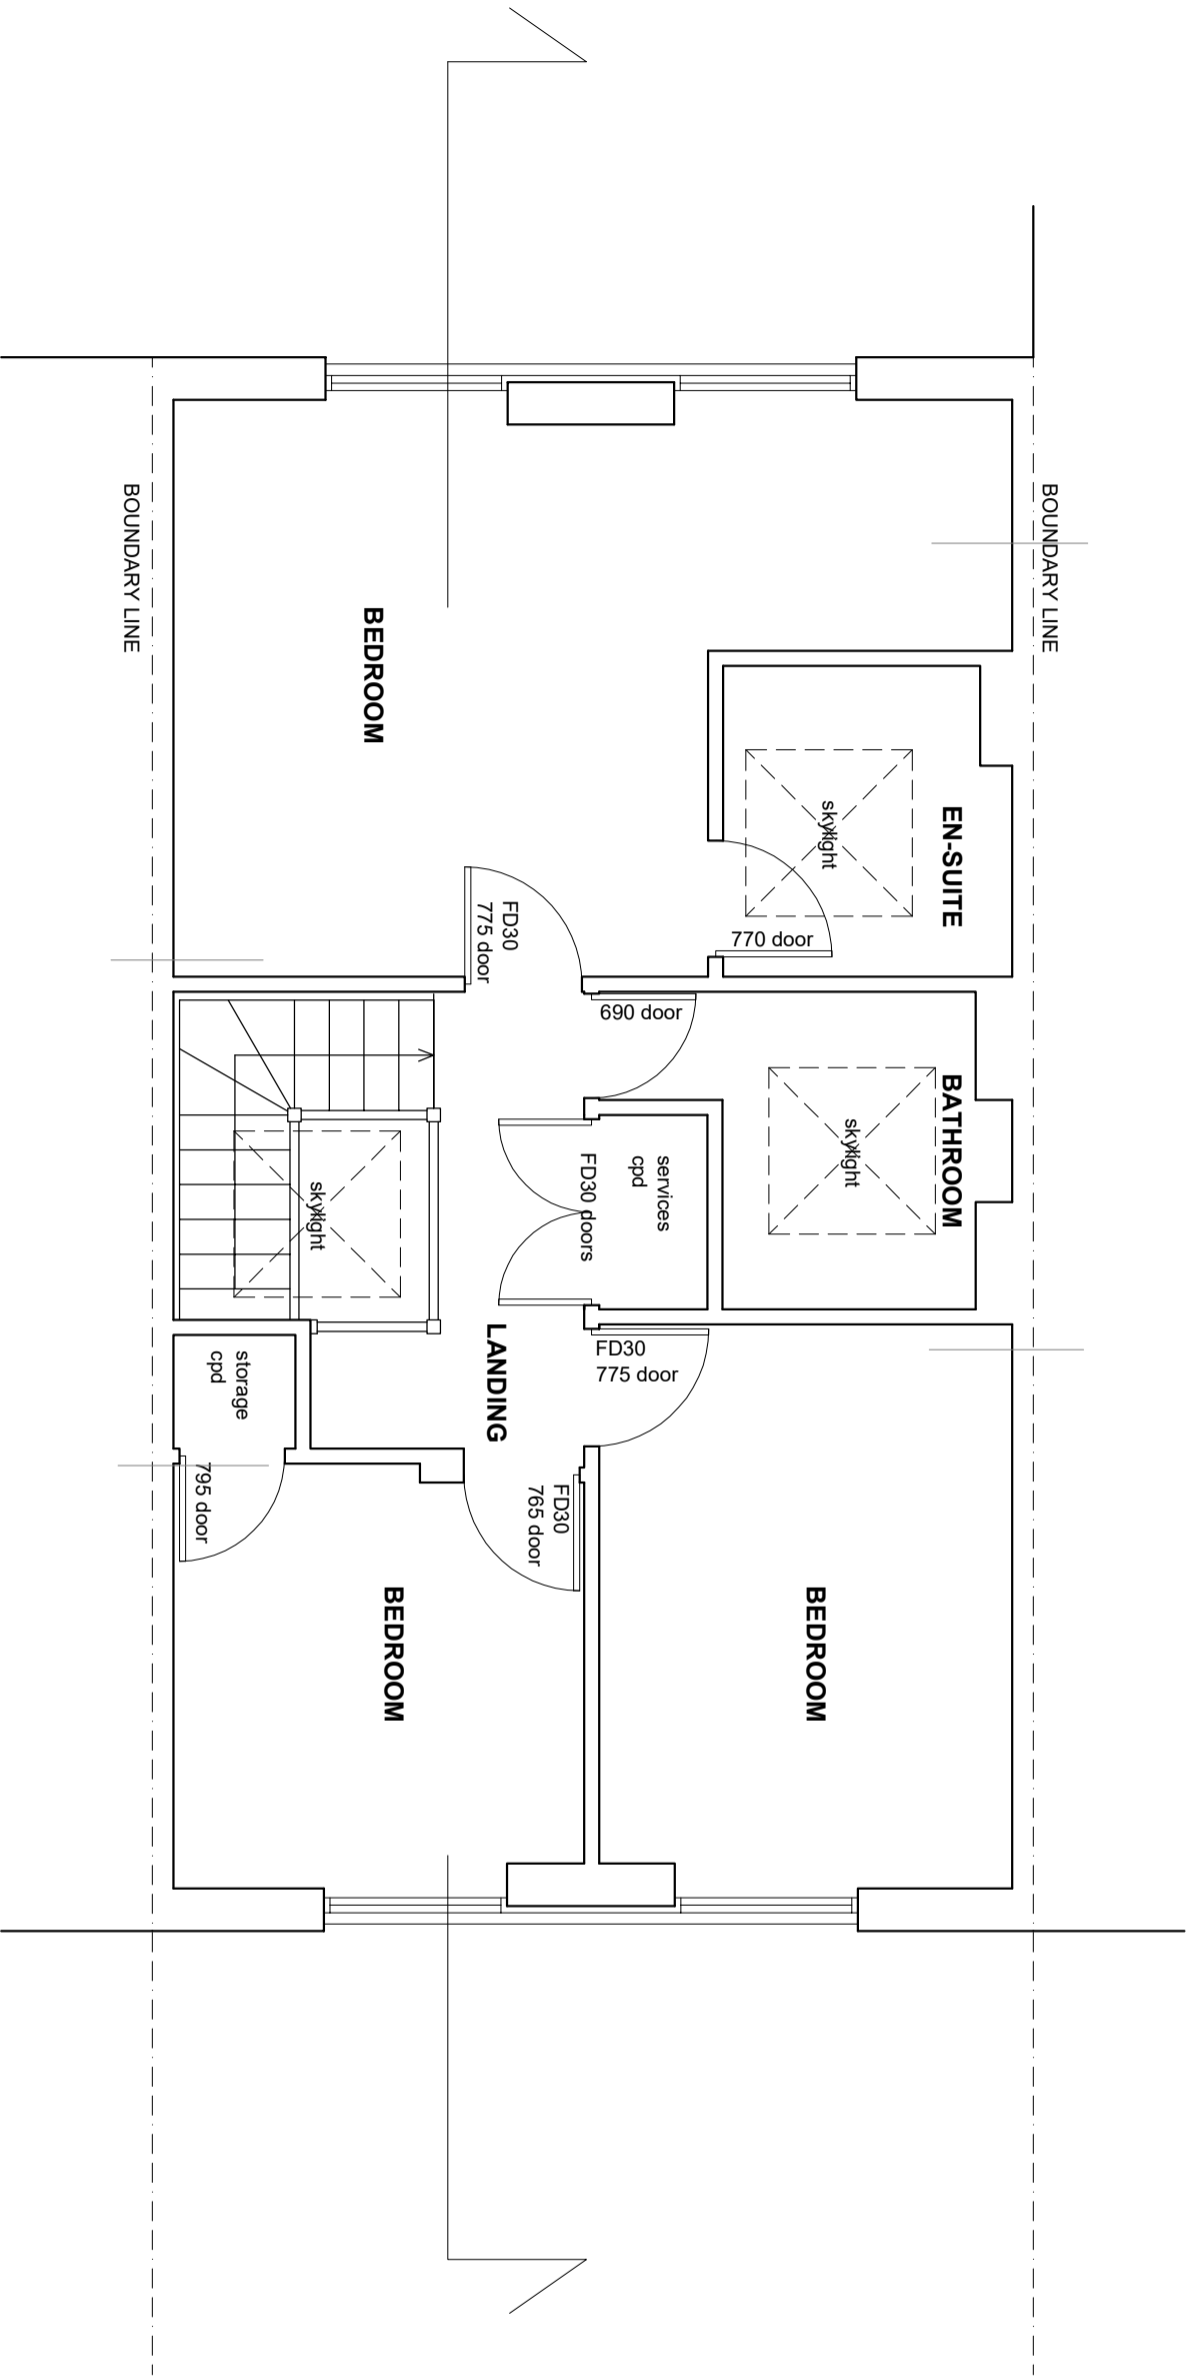

KEY

KASIA WHITEFIELD DESIGN

KASIA WHITEFIELD@GMAIL.COM
1 902 948 8888
M: 07788203533

JOB 20 HUSON CL OSE
LONDON NW3 3JW
TITLE EXISTING SECOND FLOOR PLAN

DATE	SCALE	STATUS
2022.09.28	1:50@A3	EXISTING
PROJECT NO.	DRAWING NO.	REVISION
HC20	EX1	

0m

5m