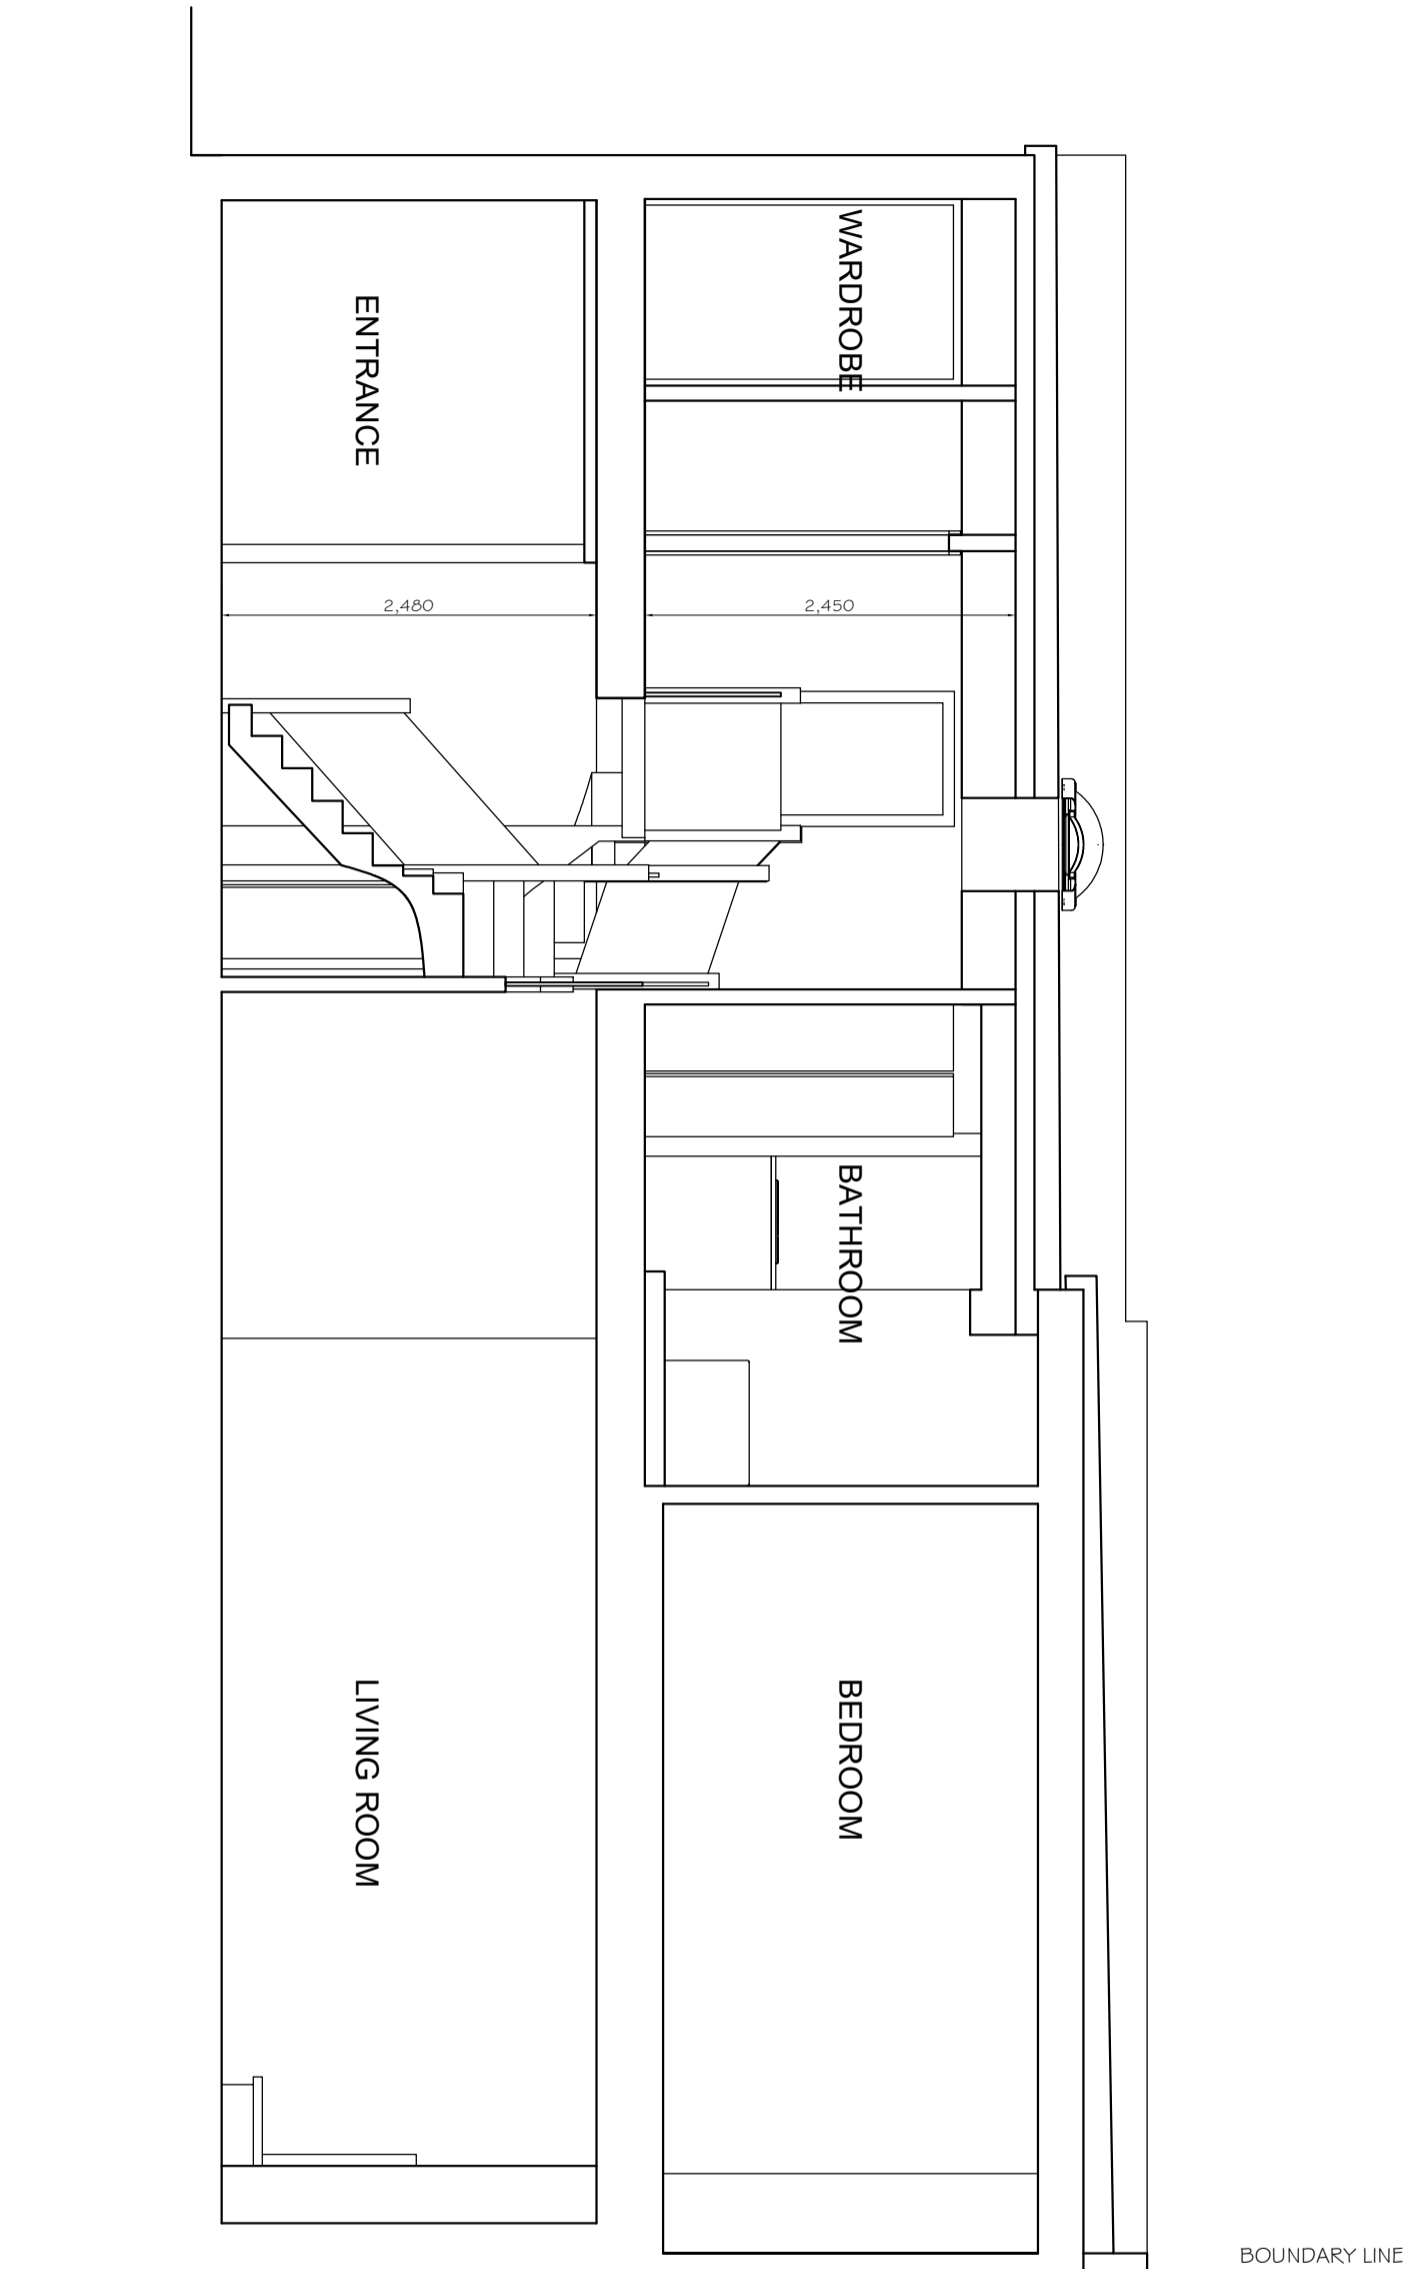

REVISIONS
REV/ DATE REVISION NOTES:

KEY

NOTES

KASIA WHITFIELD DESIGN

JOB 106 HAWTREY ROAD
LONDON NW3 3SS
TITLE EXISTING SECTION

DATE 2022.09.07
PROJECT NO. HR106

SCALE 1:50@A3

STATUS SURVEY

DRAWING NO. EX3

REVISION

0m

5m