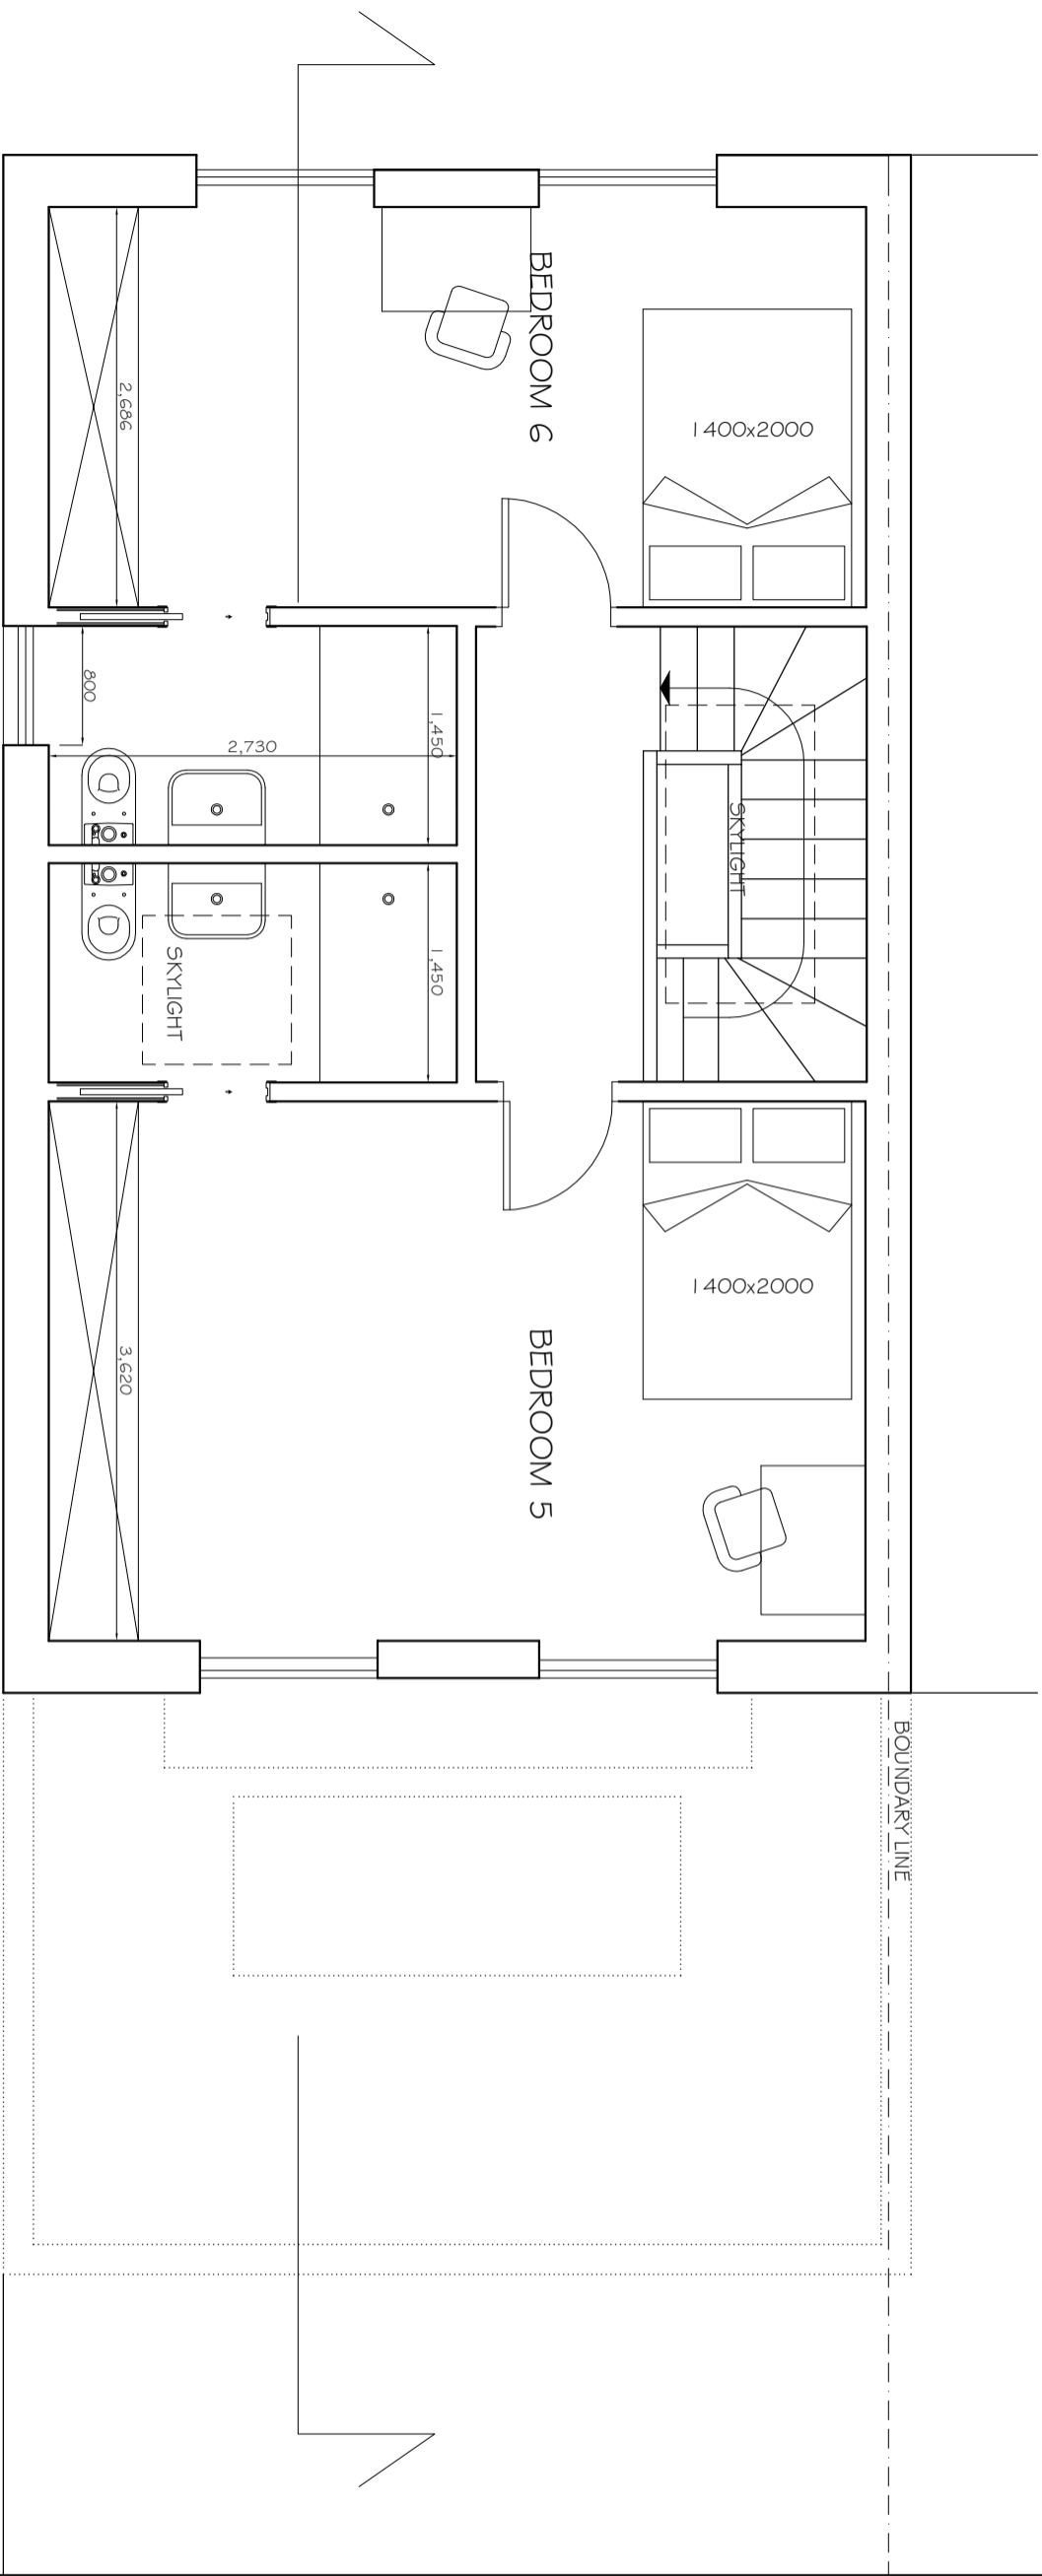

KEY

NOTES

KASIA WHITEFIELD DESIGN

KASIA WHITEFIELD@GMAIL.COM
1, 2023, 11, 14
M: 07788203533

JOB: 82 HAWTTREY ROAD
LONDON NW3 3SS
TITLE: PROPOSED THIRD FLOOR PLAN

DATE	SCALE	STATUS
2022.11.14	1:500@A3	PLANNING
PROJECT NO.	DRAWING NO.	REVISION
HR82/4	PP2