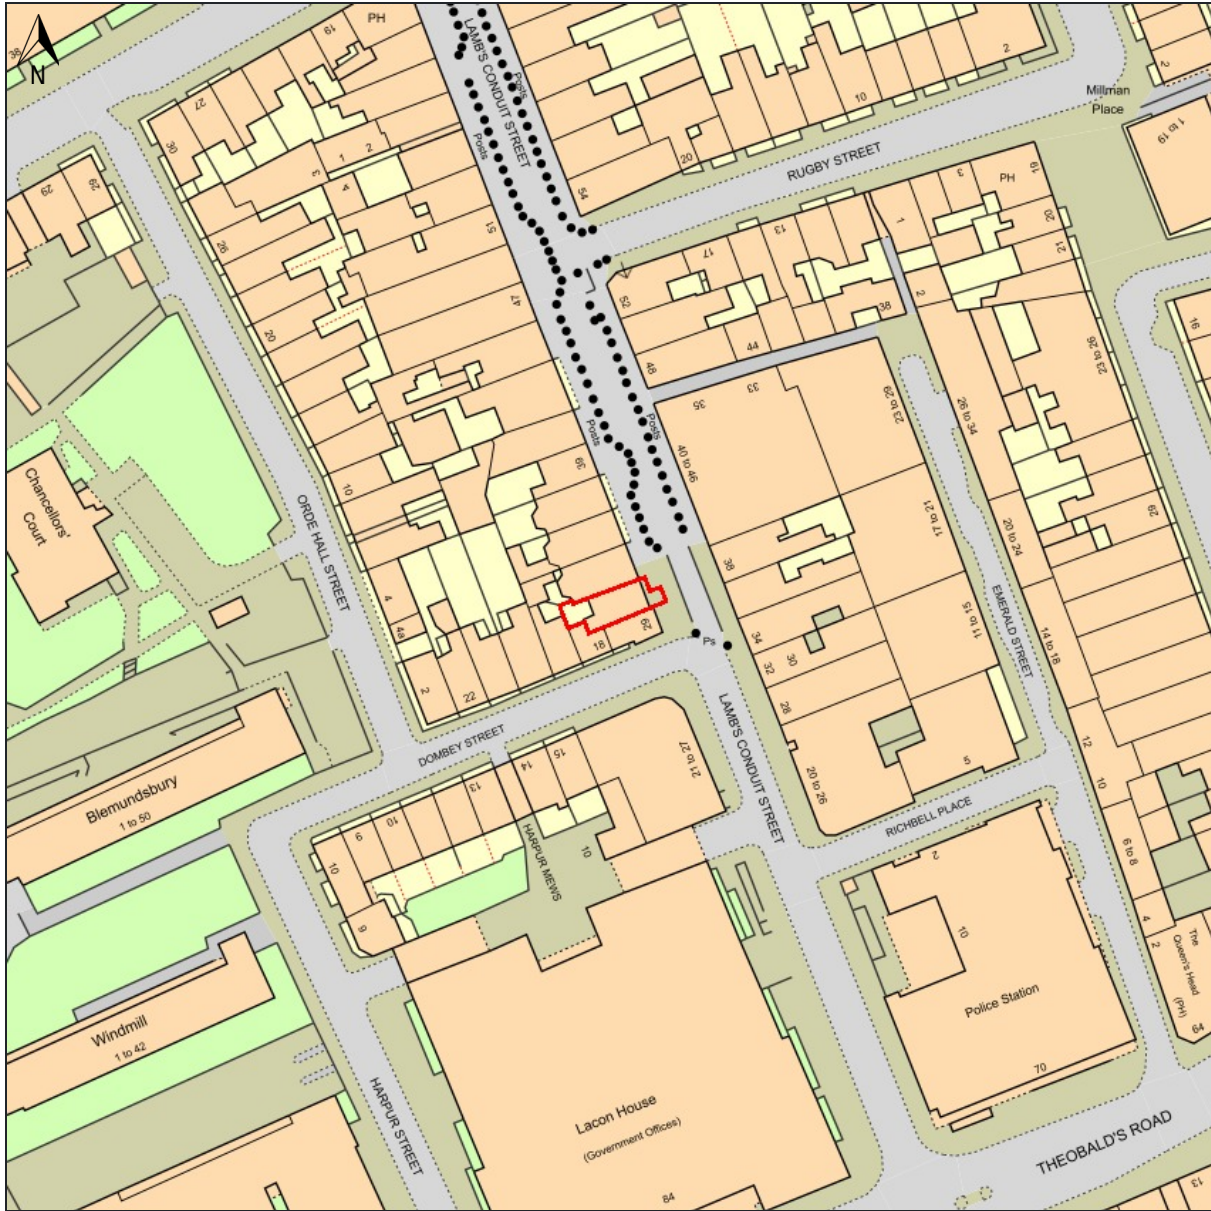

Location Plan JIMMY FAIRLY Lamb's Conduit Scale 1:1.250

UPRN: 5015077

HMLR Title No: NGL821566

© Crown copyright and database rights, 2022. Ordnance Survey
0100031673 Created using Plans by emapsite.com

0m 20m 40m 60m 80m 100m

Scale: 1:1250

Paper Size: A4

Notes:

JIMMY FAIRLY Lambs Conduit Boutique
31 Lamb's Conduit St, London WC1N 3NG