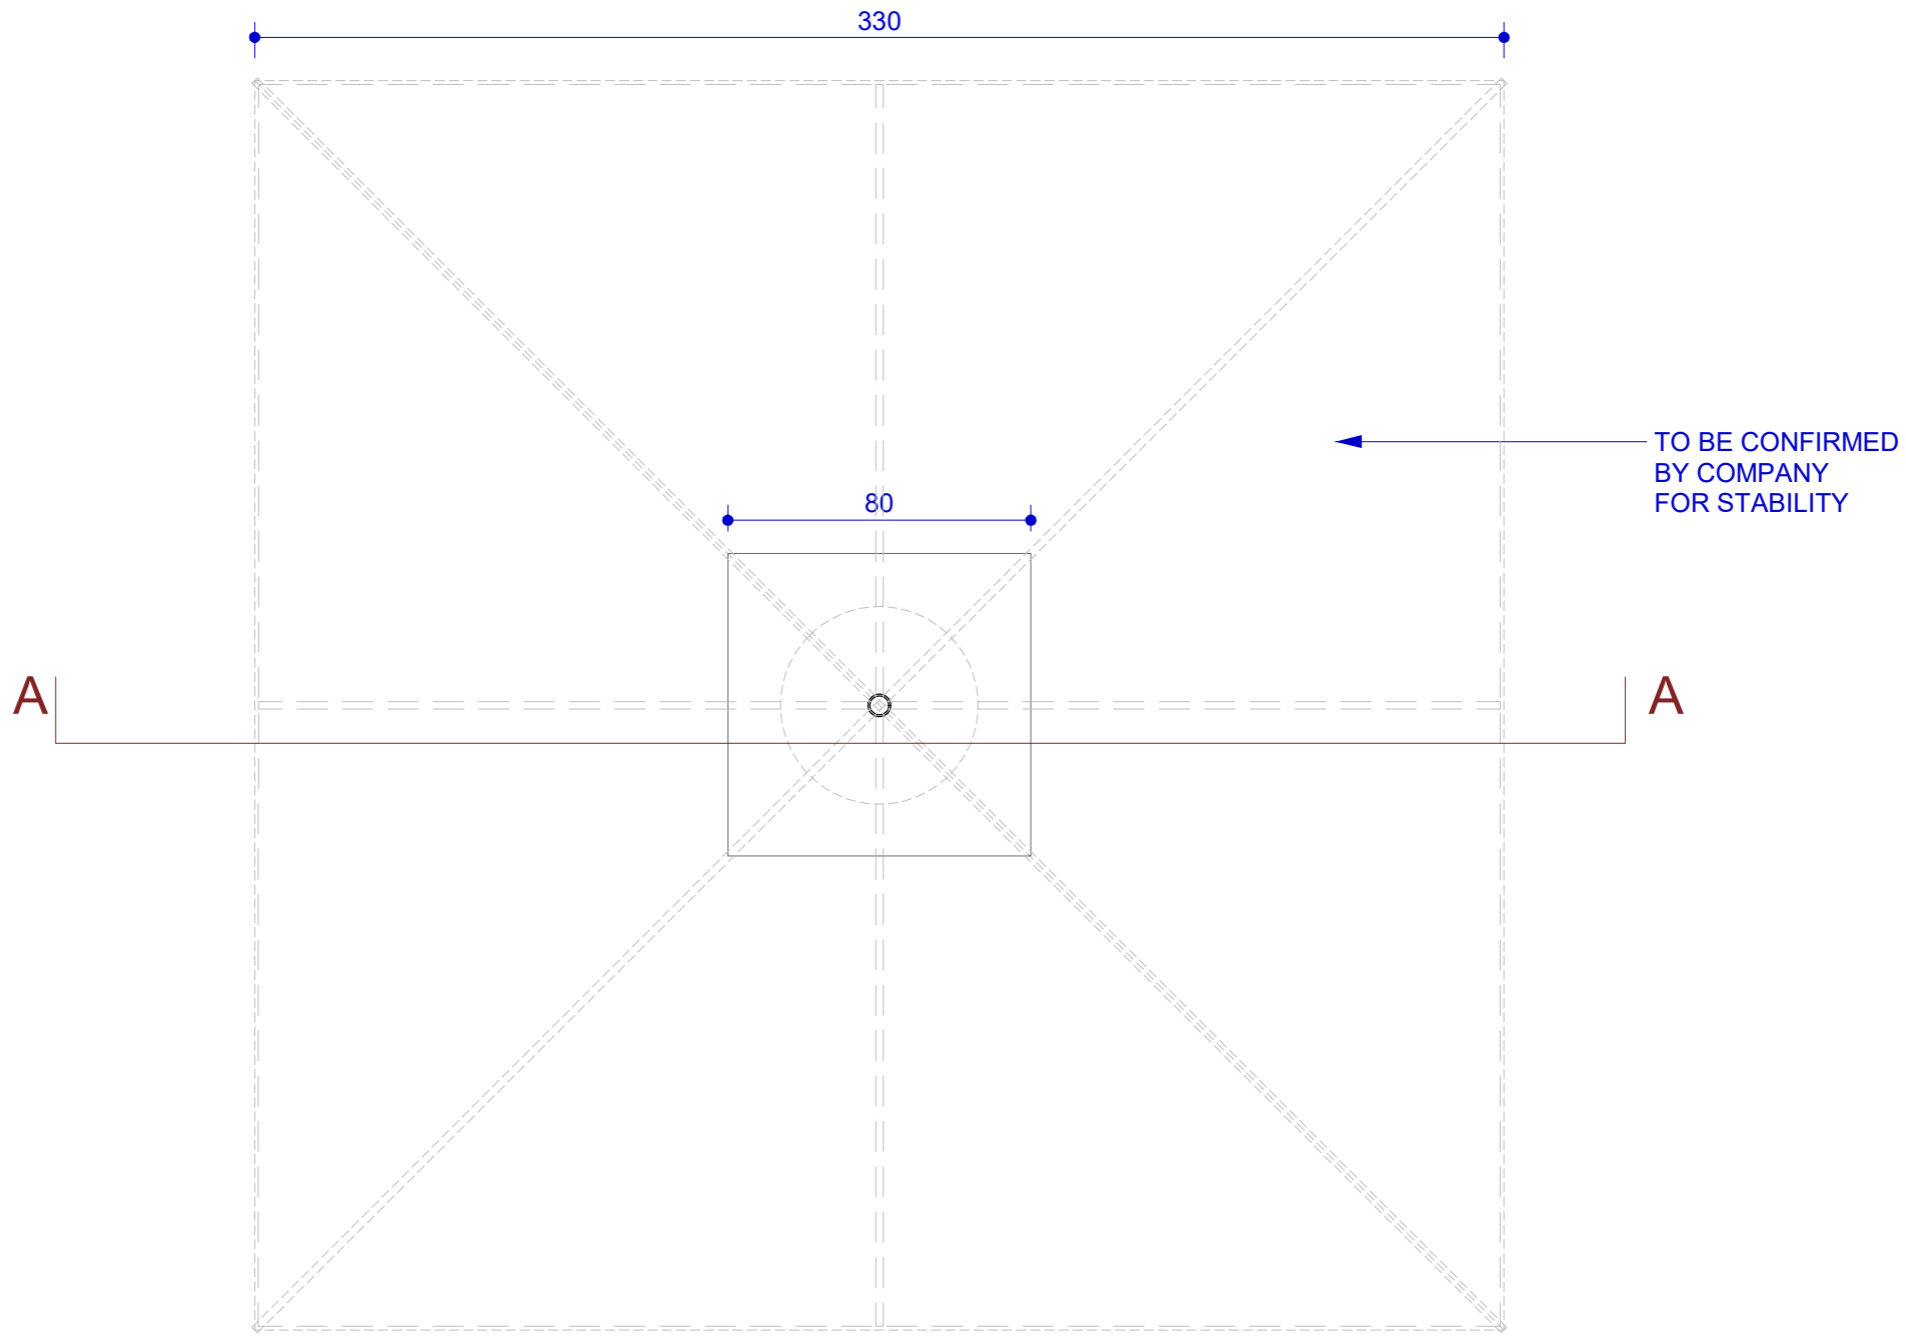

UMB-OUT-330

/// DIMENSIONS ///
Height : 325 cm
Length : 330cm

/// NOTES IMPORTANTES ///
- The furniture must be light enough to be easily moved around.
- Technical drawings must be sent to Hugo Toro for validation before production
- The cost of the assembly must be added to the quotation

MATERIAL STANDARDS
Fabrics must be fireproof
Foams and all types of upholstery must be fireproof

/// QUANTITATIVE INFORMATION///
Number of items: 2

Umbrella fabric
Toile LATIM - A58 Grenat

Fabric pipe
Toiles LATIM - A 191 Kaki Jaune

Metallic structure
Aluminium painted
RAL 6003

Metallic base
Painted
RAL 6006 grey olive
+ protective coating

① General plan
UMB-OUT-330 1/20

page	THE GILBERT SCOTT		niveau	maître d'oeuvre HUGO TORO 10, Boulevard de Bonne Nouvelle - 75010 Paris E-MAIL: contact@hugotoro.com		localisation	PORTICO / OUTDOOR		désignation	UMB-OUT-330		date de diffusion	2022-01-12	date index	2022-09-15				
	The Gilbert Scott			The Gilbert Scott			HT	GIL		PRO	PLN		00		00	01	01	1/20	A