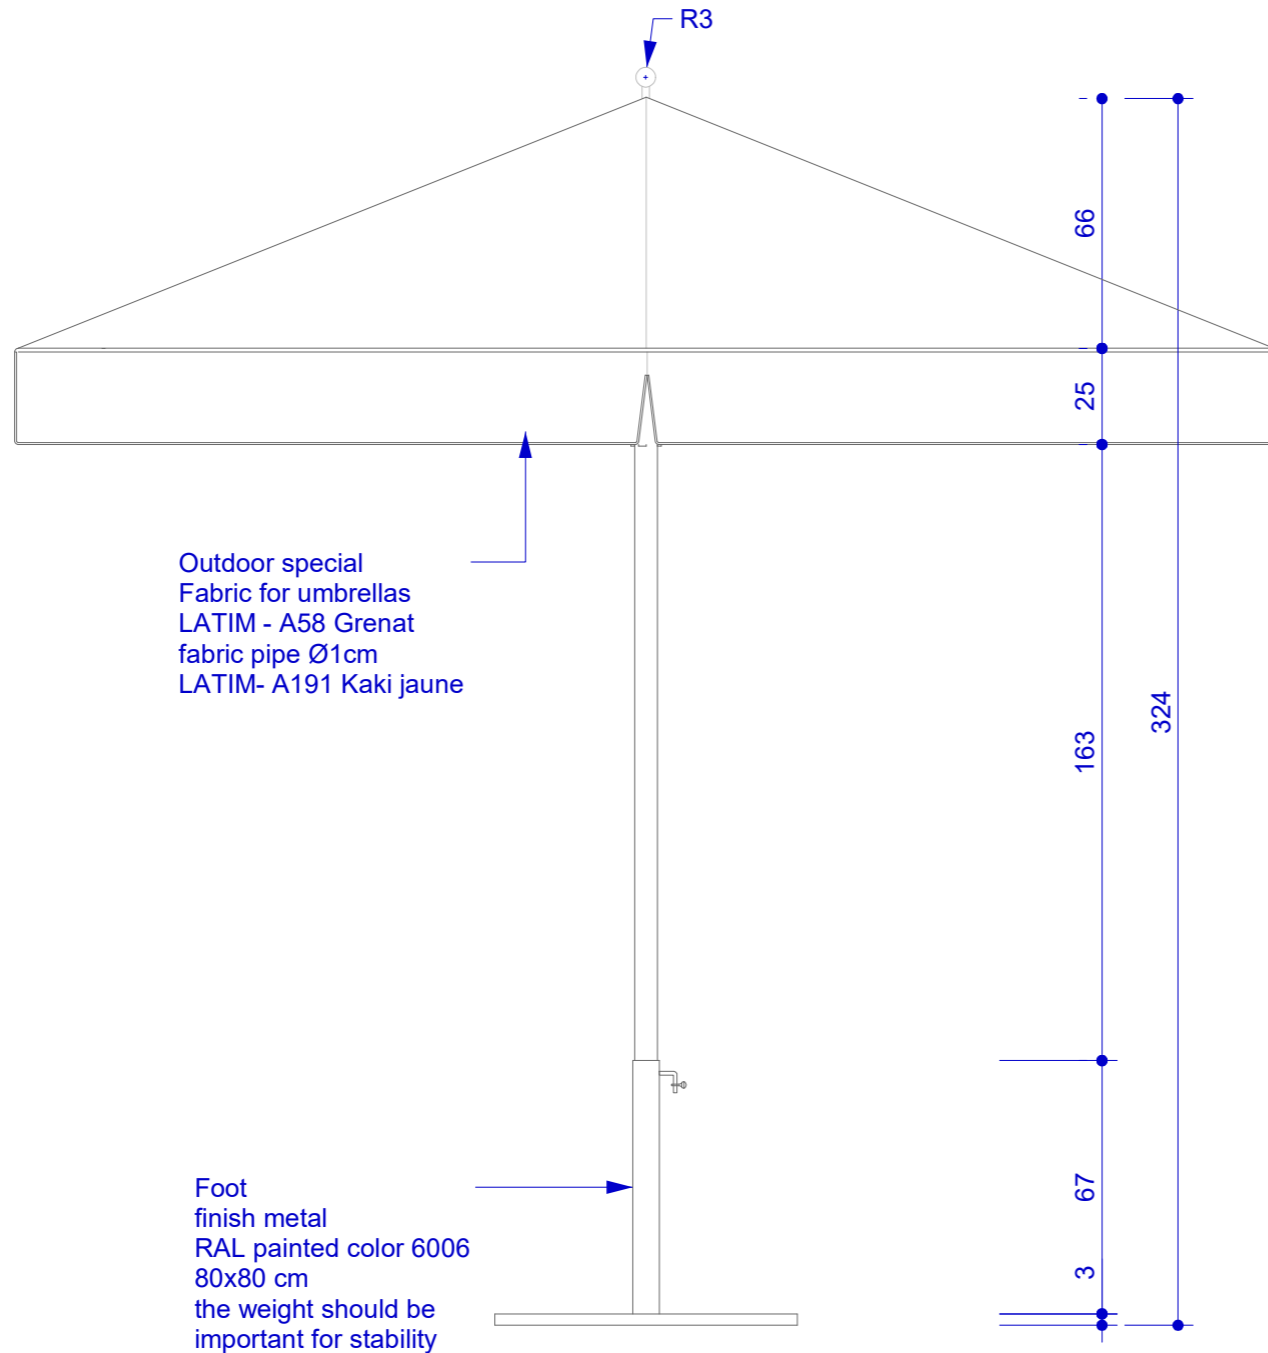

UMB-OUT-330

/// DIMENSIONS ///
 Height : 325 cm
 Length : 330cm

/// NOTES IMPORTANTES ///
 - The furniture must be light enough to be easily moved around.
 - Technical drawings must be sent to Hugo Toro for validation before production
 - The cost of the assembly must be added to the quotation

Metallic structure
 Aluminium painted
 RAL 6003

Metallic base
 Painted
 RAL 6006 grey olive
 + protective coating

② Front View
 UMB-OUT-330 1/20

② Section AA
 UMB-OUT-330 1/20

UMB-OUT-250

/// DIMENSIONS ///
 Height : 308 cm
 Length : 250cm

UMB-OUT-250

/// DIMENSIONS ///
 Height : 308 cm
 Length : 250cm

/// NOTES IMPORTANTES ///
 - The furniture must be light enough to be easily moved around.
 - Technical drawings must be sent to Hugo Toro for validation before production
 - The cost of the assembly must be added to the quotation