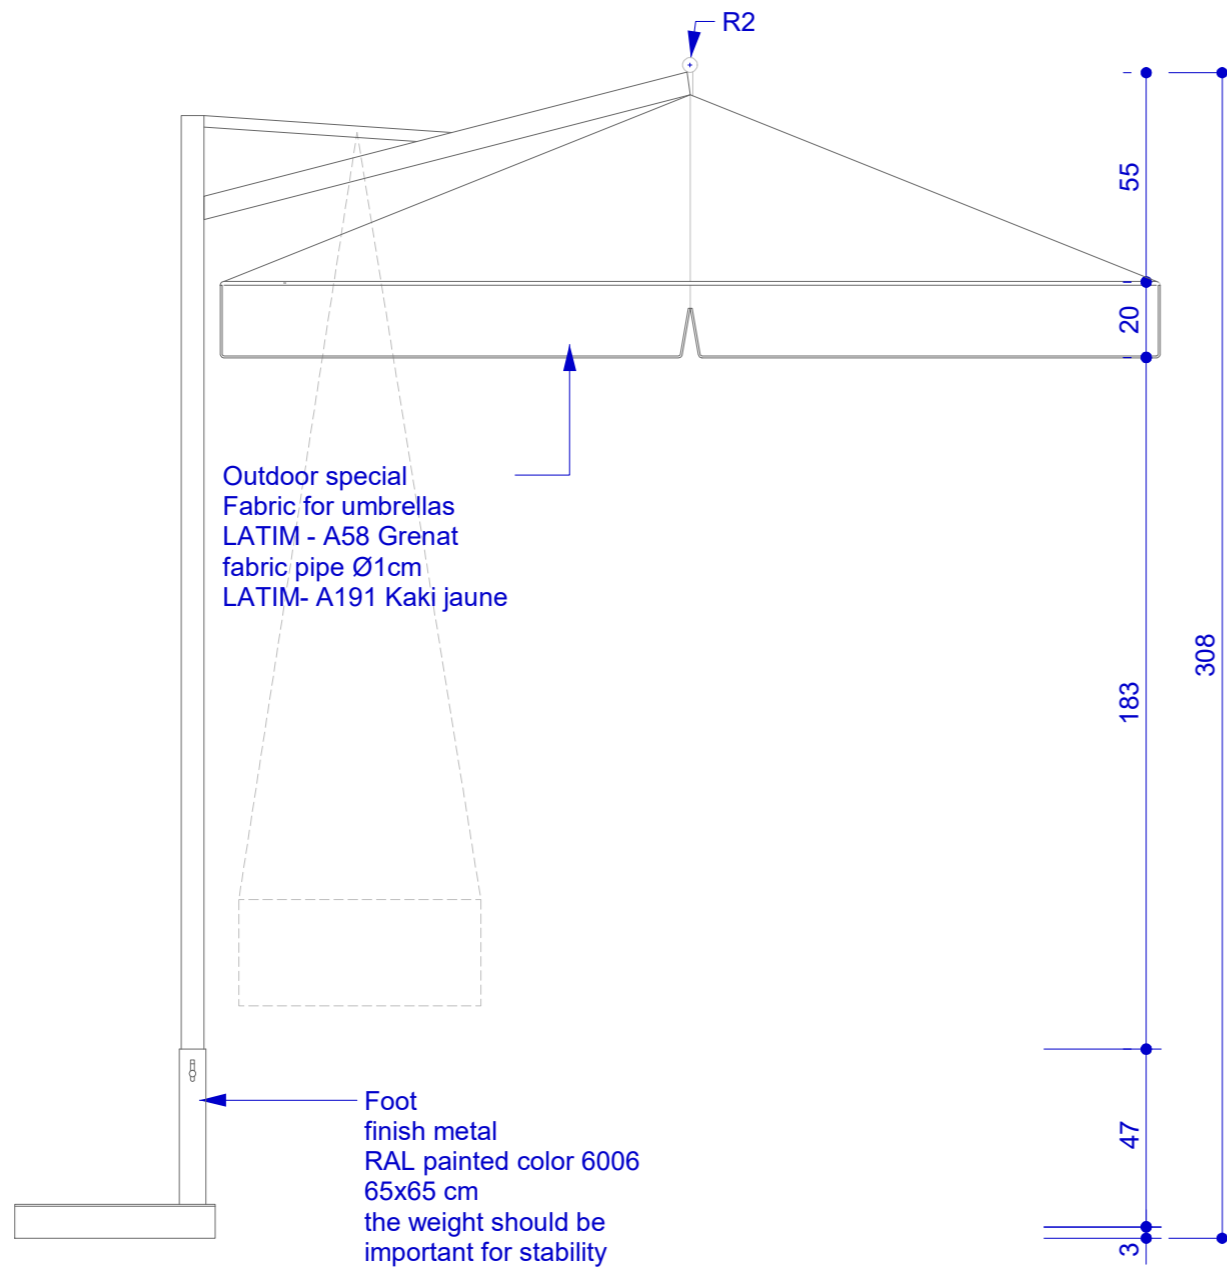

UMB-OUT-250

/// DIMENSIONS ///
Height : 308 cm
Length : 250cm

/// NOTES IMPORTANTES ///
- The furniture must be light enough to be easily moved around.
- Technical drawings must be sent to Hugo Toro for validation before production
- The cost of the assembly must be added to the quotation

MATERIAL STANDARDS
Fabrics must be fireproof
Foams and all types of upholstery must be fireproof

/// QUANTITATIVE INFORMATION///
Number of items: 1

Umbrella fabric
Toile LATIM - A58 Grenat

Fabric pipe
Toiles LATIM - A 191 Kaki Jaune

Metallic structure
Aluminium painted
RAL 6003

Metallic base
Painted
RAL 6006 grey olive
+ protective coating

② Front View
UMB-OUT-250 1/20