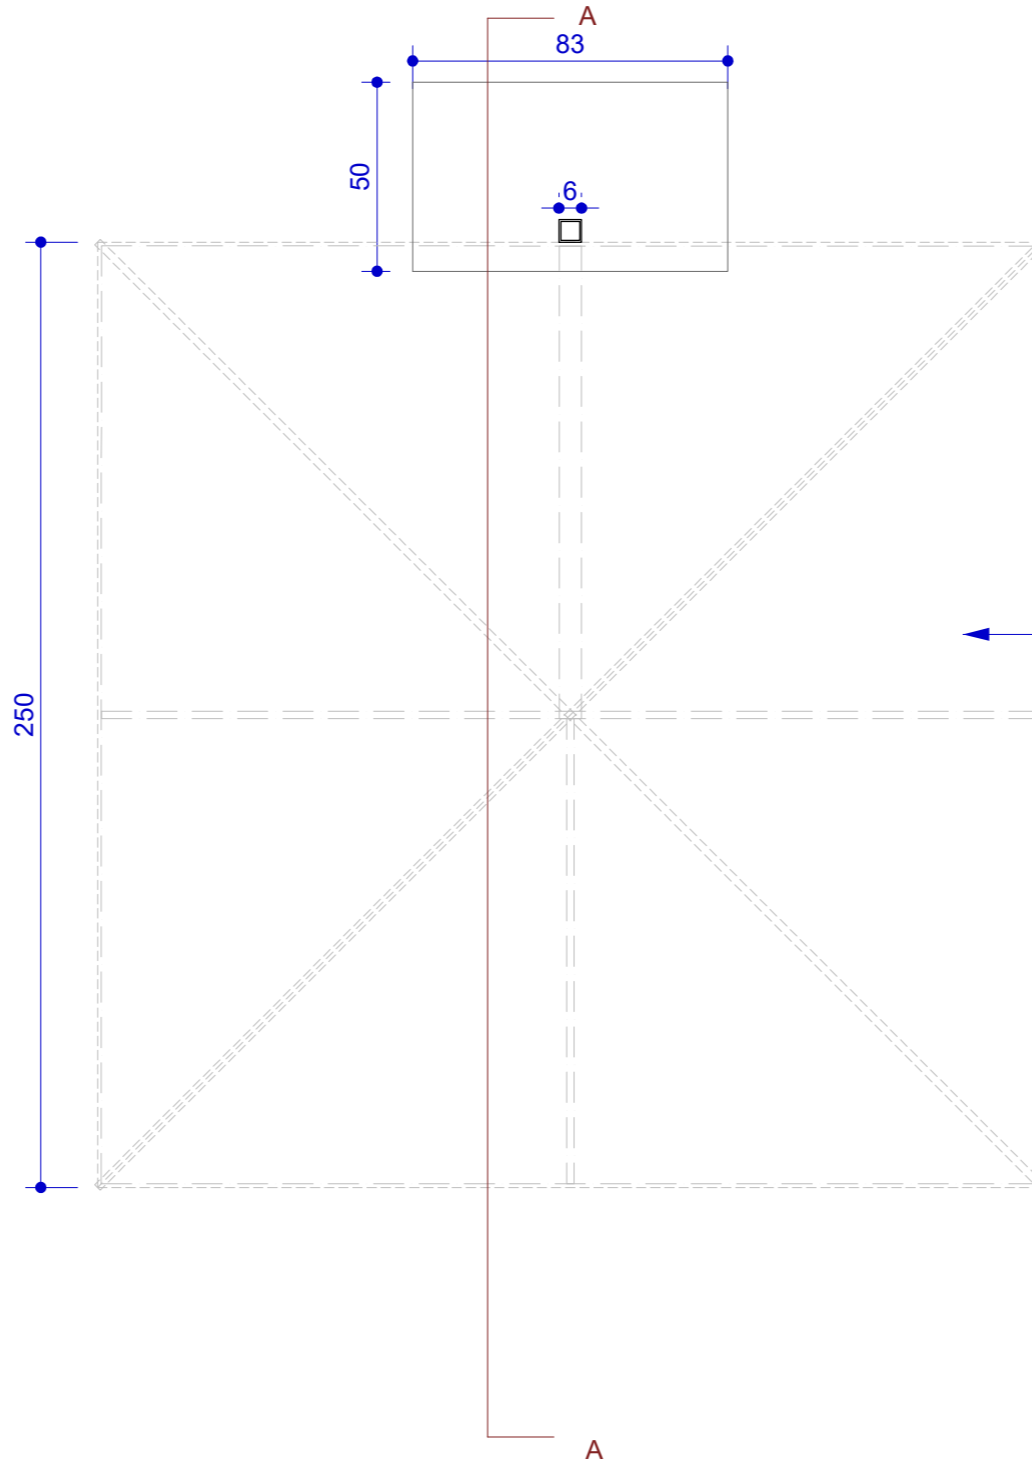

UMB-OUT-250

/// DIMENSIONS ///
Height : 308 cm
Length : 250cm

/// NOTES IMPORTANTES ///
- The furniture must be light enough to be easily moved around.
- Technical drawings must be sent to Hugo Toro for validation before production
- The cost of the assembly must be added to the quotation

MATERIAL STANDARDS
Fabrics must be fireproof
Foams and all types of upholstery must be fireproof

/// QUANTITATIVE INFORMATION ///
Number of items: 1

Umbrella fabric
Toile LATIM - A58 Grenat

Fabric pipe
Toiles LATIM - A 191 Kaki Jaune

Metallic structure
Aluminium painted
RAL 6003

Metallic base
Painted
RAL 6006 grey olive
+ protective coating

← TO BE CONFIRMED
BY COMPANY
FOR STABILITY

① General plan
UMB-OUT-250 1/20

page	THE GILBERT SCOTT		niveau	maître d'oeuvre HUGO TORO 10, Boulevard de Bonne Nouvelle - 75010 Paris E-MAIL: contact@hugotoro.com		localisation	PORTICO / OUTDOOR		design	UMB-OUT-250		date de diffusion	2022-01-12		date index	2022-09-15											
	The Gilbert Scott			HT			GIL			PRO			PLN			00		00		01		01		1/20		A