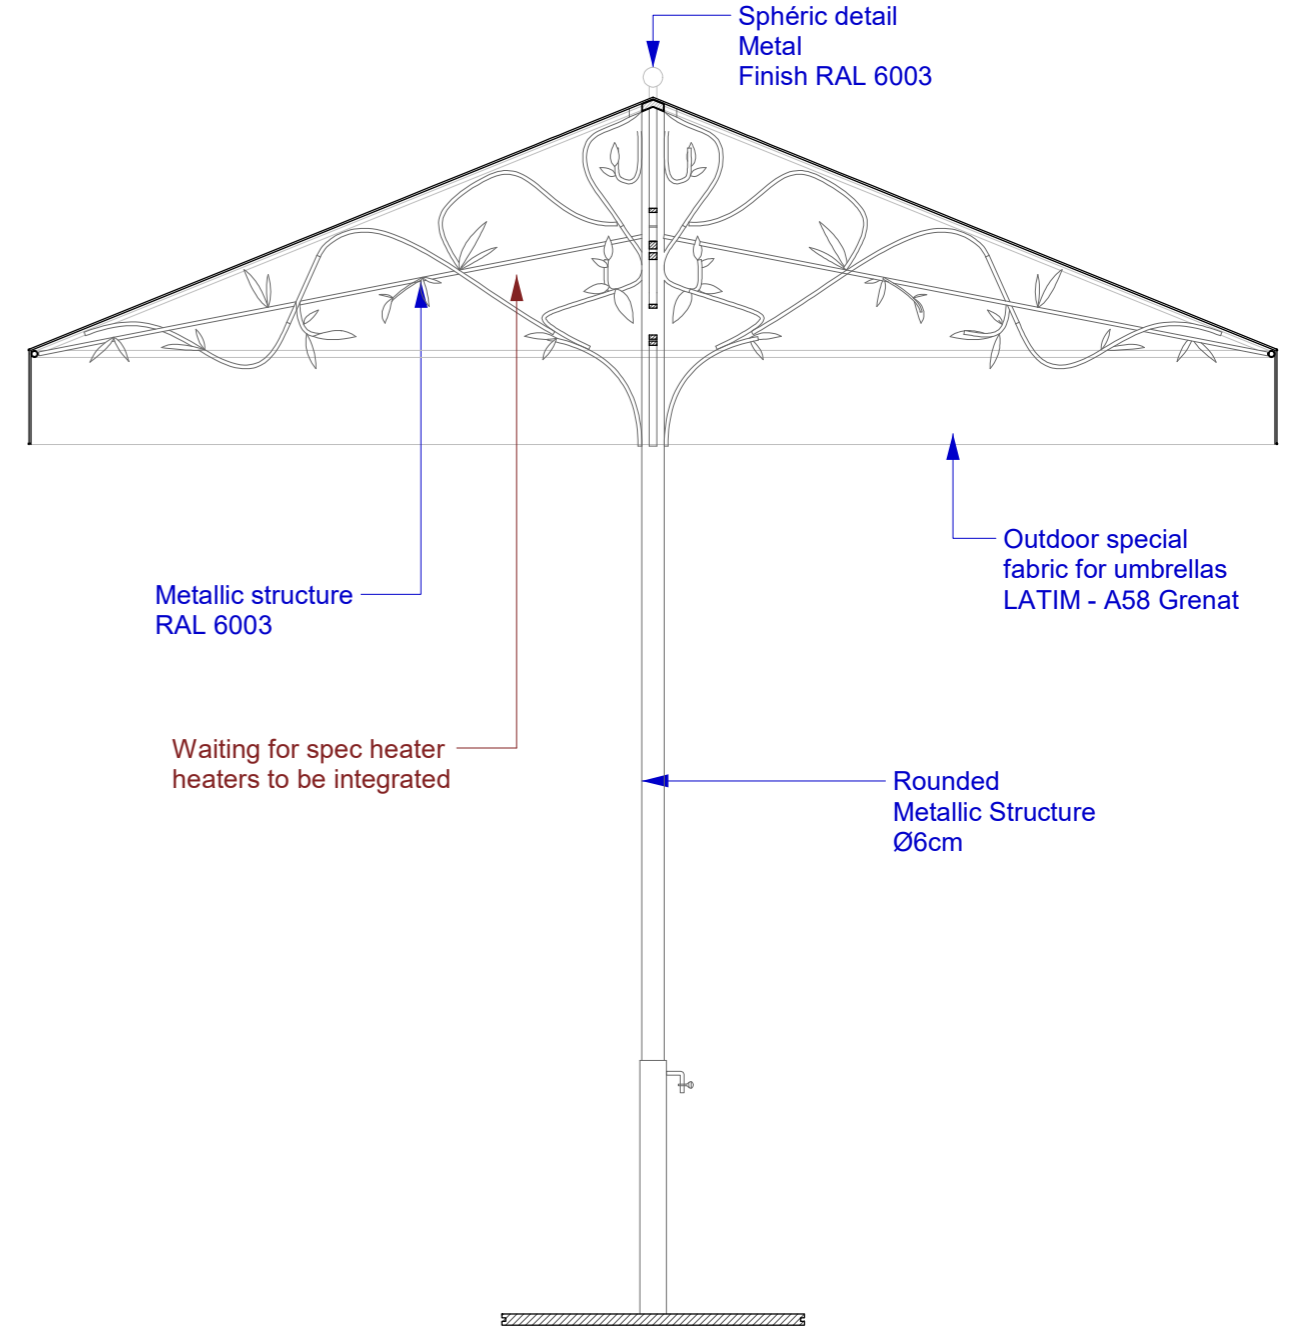

UMB-OUT-330

/// DIMENSIONS ///
 Height : 325 cm
 Length : 330cm

/// NOTES IMPORTANTES ///
 - The furniture must be light enough to be easily moved around.
 - Technical drawings must be sent to Hugo Toro for validation before production
 - The cost of the assembly must be added to the quotation

Metallic structure
 Aluminium painted
 RAL 6003

Metallic base
 Painted
 RAL 6006 grey olive
 + protective coating

② Front View
 UMB-OUT-330 1/20

② Section AA
 UMB-OUT-330 1/20

UMB-OUT-250

/// DIMENSIONS ///
 Height : 308 cm
 Length : 250cm

UMB-OUT-250

/// DIMENSIONS ///
 Height : 308 cm
 Length : 250cm

/// NOTES IMPORTANTES ///
 - The furniture must be light enough to be easily moved around.
 - Technical drawings must be sent to Hugo Toro for validation before production
 - The cost of the assembly must be added to the quotation