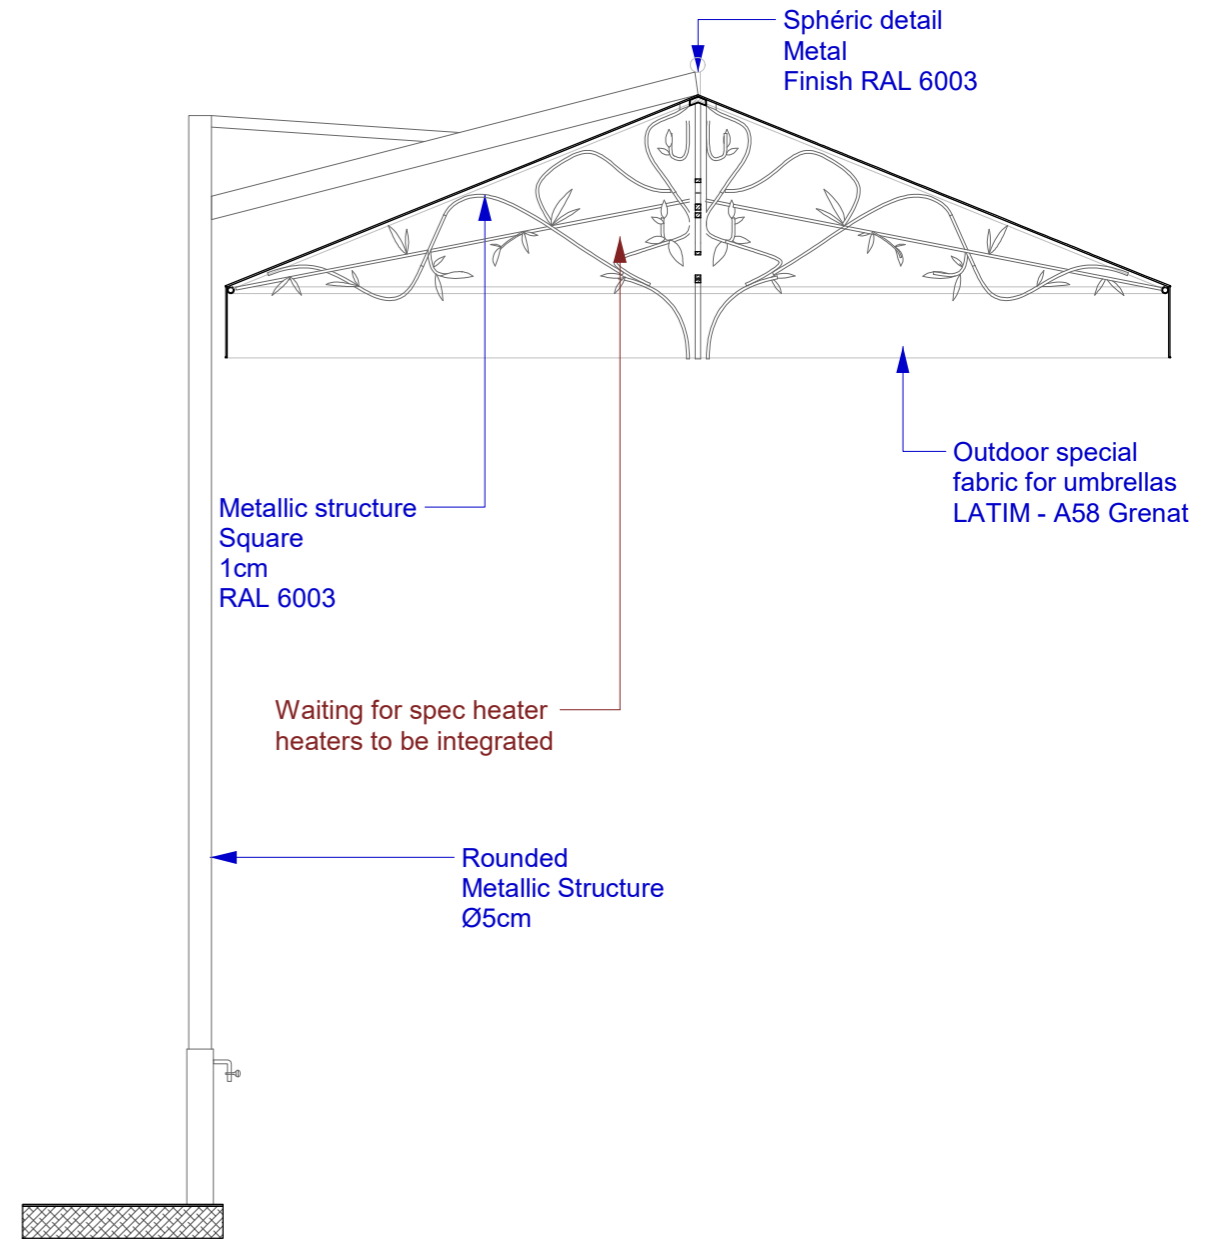

② Section AA
UMB-OUT-250 1/20