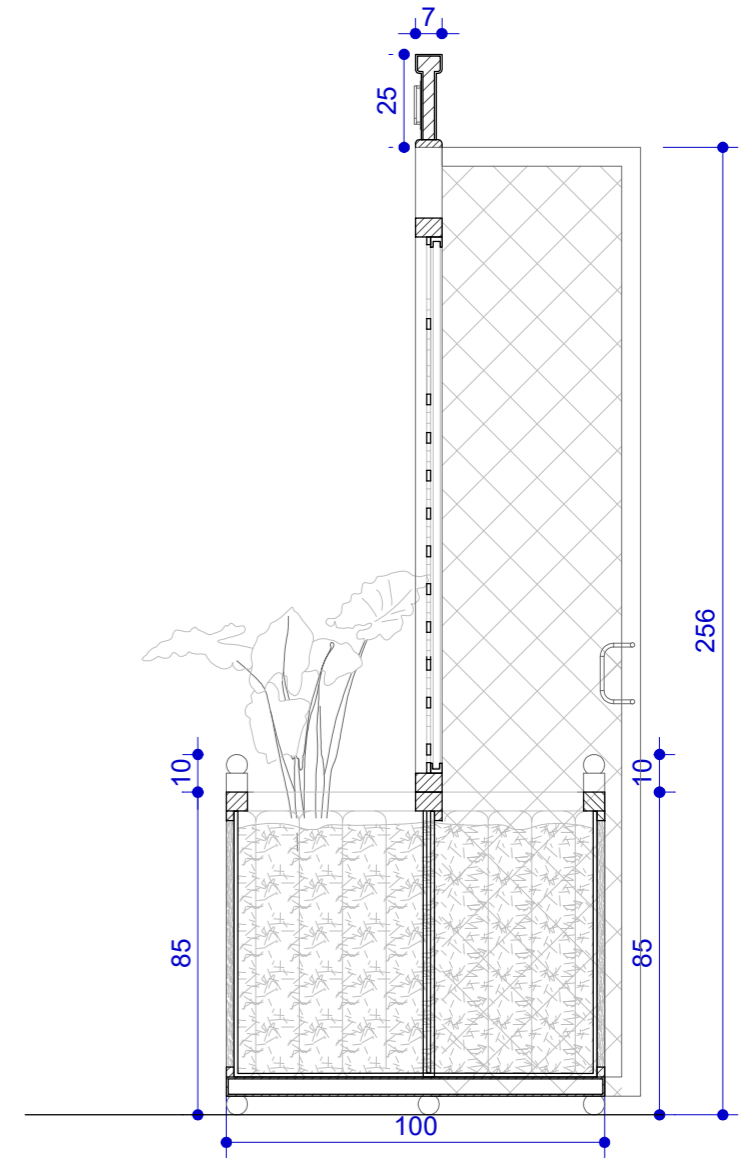

LOC-OUT-72

/// DIMENSIONS ///
 Length : 90 cm
 Depth : 85cm
 Height : 230 cm

/// NOTES IMPORTANTES ///
 - The furniture must be light enough to be easily moved around.
 - Technical drawings must be sent to Hugo Toro for validation before production
 - The cost of the assembly must be added to the quotation

Metallic structure
 painted
 RAL to be defined
 Color 02

Tubular Handle
 Finish brass
 Ø2cm

Decoratives
 metallic pipes
 RAL to be defined
 Color 01

① General View
LOC-OUT-72

LOC-OUT-135

/// DIMENSIONS ///
 Length : 80 cm
 Depth : 85cm
 Height : 230 cm

Metallic structure
 Painted
 RAL 6006 grey olive
 + protective coating

1 General View
 LOC-OUT-90

ENT-OUT-01

/// DIMENSIONS ///

Length 270cm
depth 57cm
Height 230cm

/// NOTES IMPORTANTES ///

- The furniture must be light enough to be easily moved around.
- Technical drawings must be sent to Hugo Toro for validation before production

/// MATERIAL STANDARDS ///

Materials must be fireproof

/// QUANTITATIVE INFORMATION ///

Number of items: 1

Front Elevation - 1/20
ENT-OUT-01

BB' Section - 1/20
ENT-OUT-01

Plant pot - metallic structure
Painted
RAL 6006 grey olive
+ protective coating