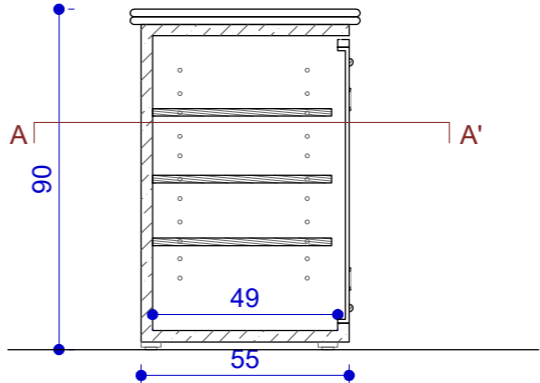

3 Section BB' - 1/20
LOC-OUT-90