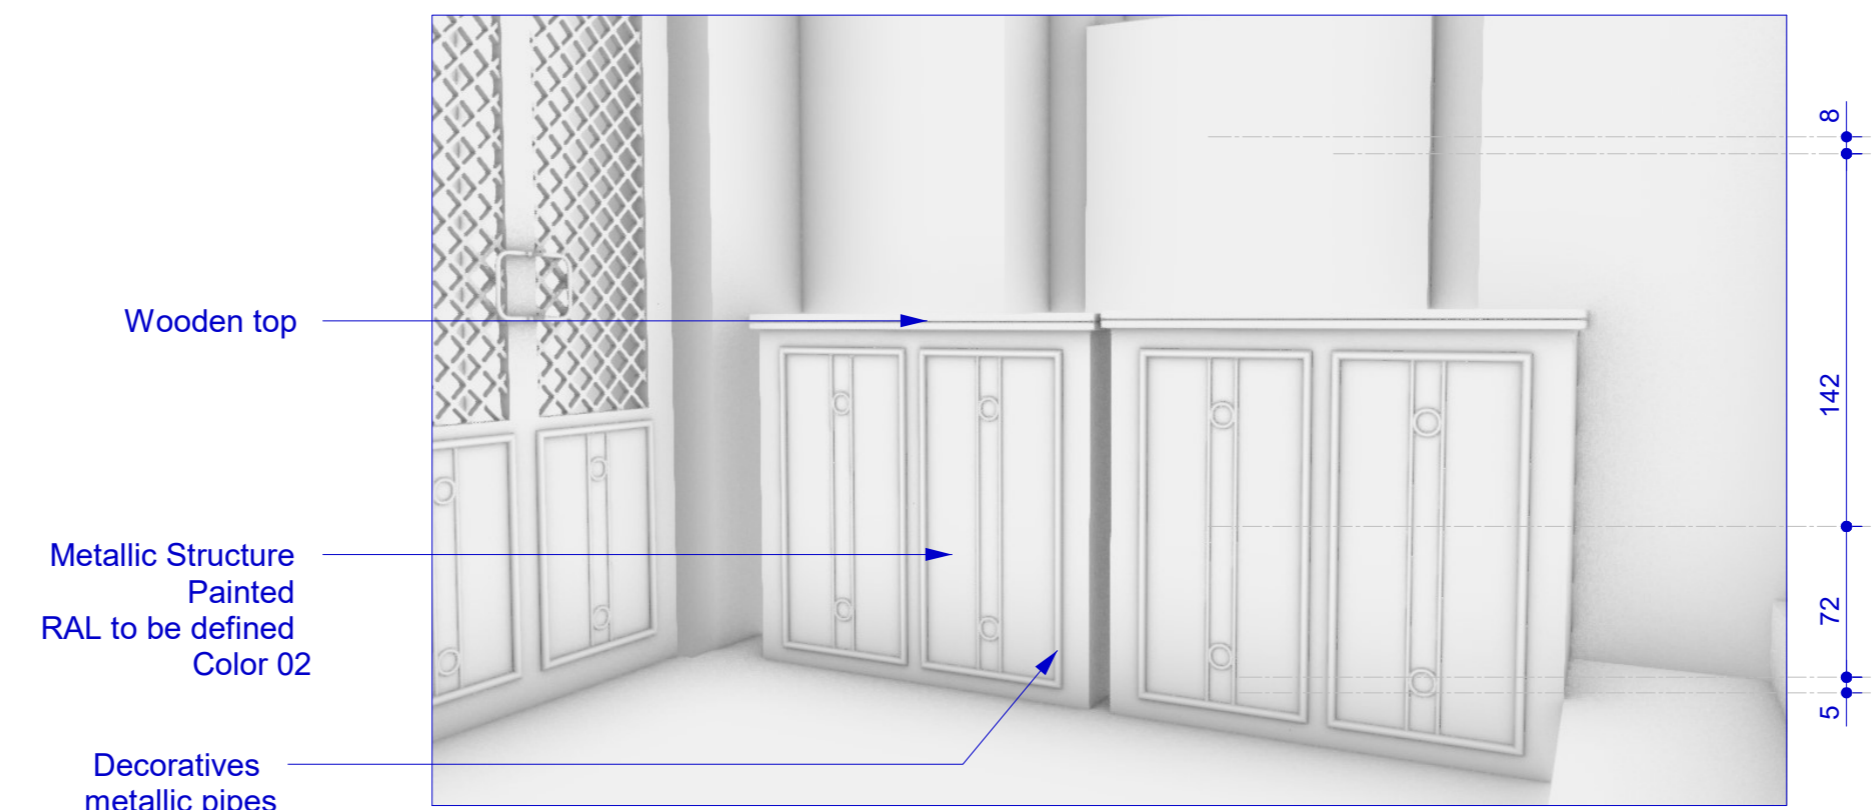

Metallic structure
 Painted
 RAL 6006 grey olive
 + protective coating

1 General View
 LOC-OUT-90

ENT-OUT-01

/// DIMENSIONS ///

Length 270cm
depth 57cm
Height 230cm

/// NOTES IMPORTANTES ///

- The furniture must be light enough to be easily moved around.
- Technical drawings must be sent to Hugo Toro for validation before production