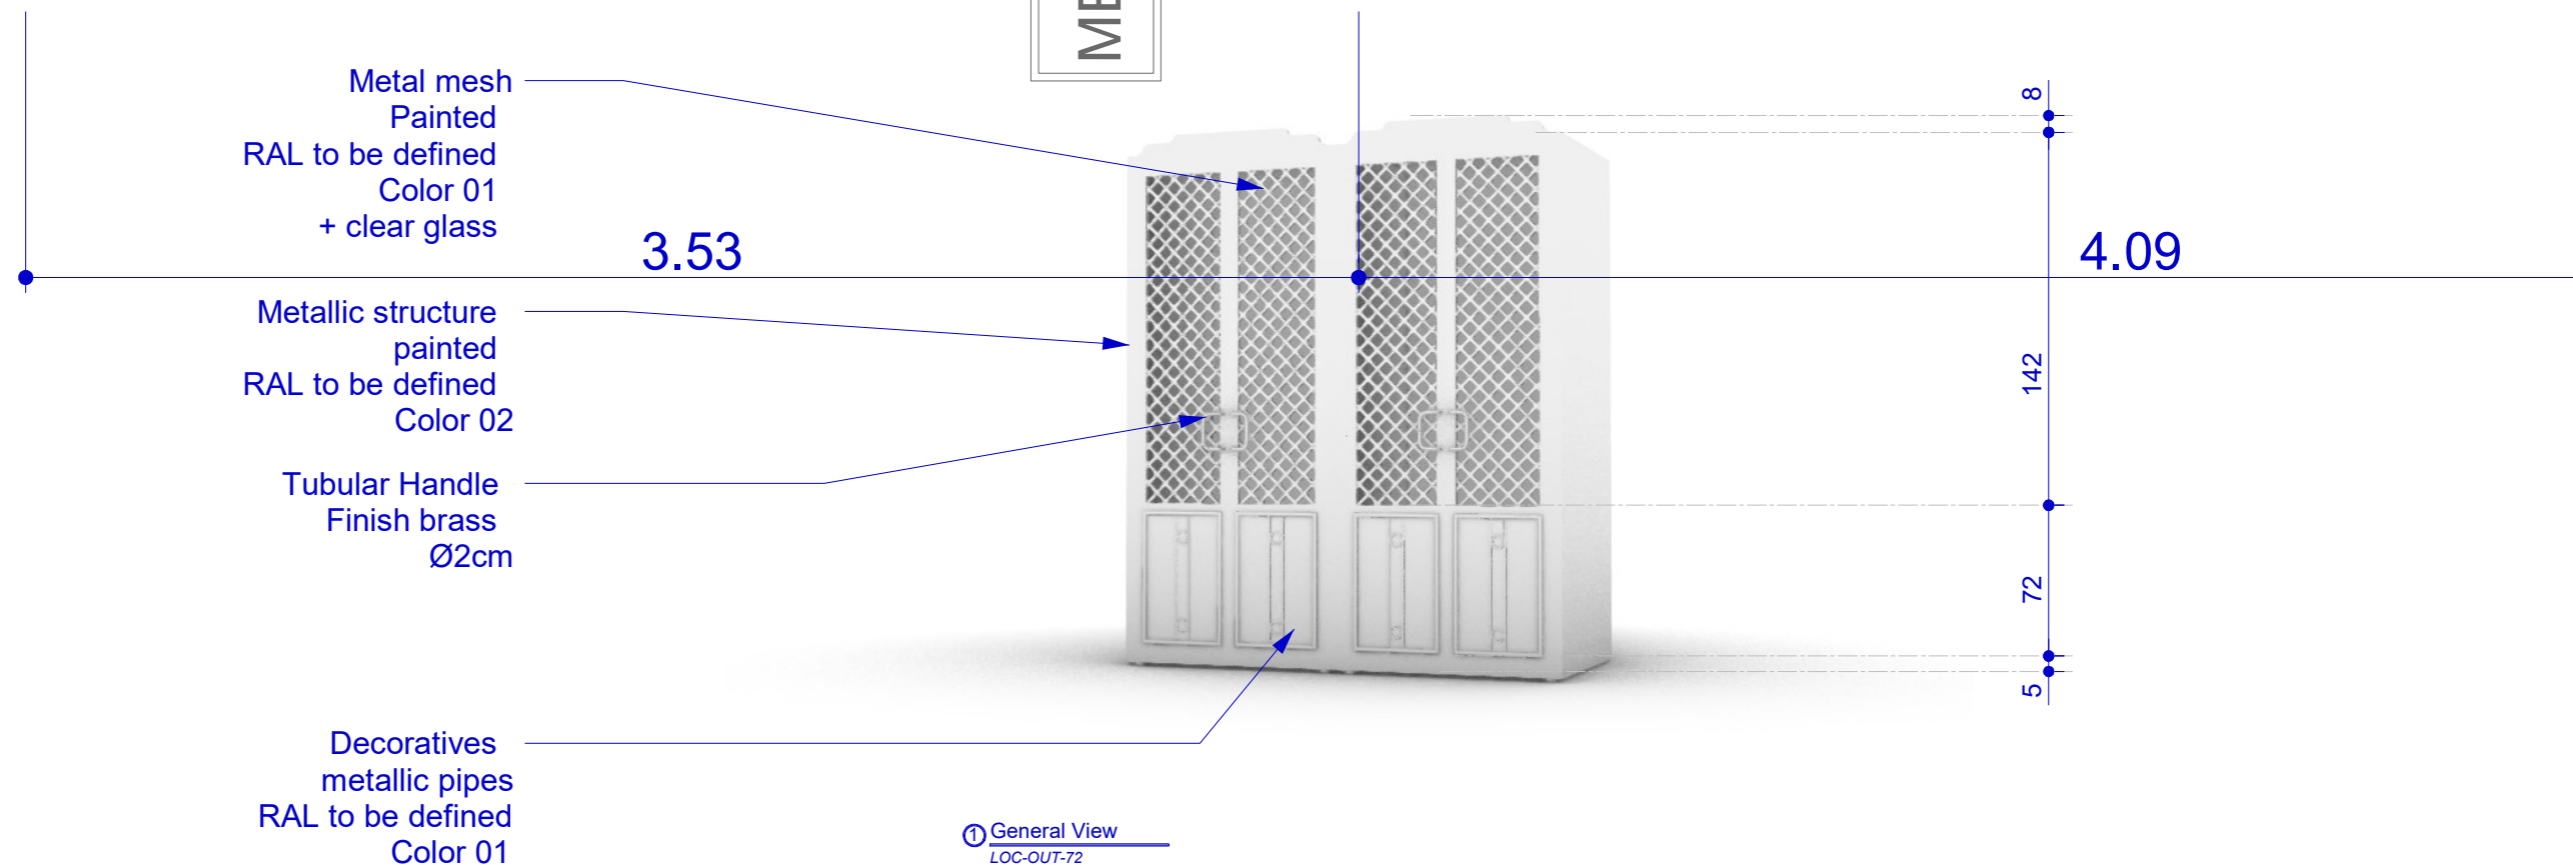

LOC-OUT-72

/// DIMENSIONS ///
 Length : 90 cm
 Depth : 85cm
 Height : 230 cm

/// NOTES IMPORTANTES ///
 - The furniture must be light enough to be easily moved around.
 - Technical drawings must be sent to Hugo Toro for validation before production
 - The cost of the assembly must be added to the quotation

④ Back elevation - 1/20
LOC-OUT-72

MENU

Metallic Mesh
 Painted
 RAL 6003 Olive green
 Color 01

Metallic structure
 Painted
 RAL 6006 grey olive
 + protective coating

Metal mesh
 Painted
 RAL to be defined
 Color 01
 + clear glass

Metallic structure
 painted
 RAL to be defined
 Color 02

Tubular Handle
 Finish brass
 Ø2cm

Decoratives
 metallic pipes
 RAL to be defined
 Color 01

① General View
LOC-OUT-72

LOC-OUT-135

/// DIMENSIONS ///
 Length : 80 cm
 Depth : 85cm
 Height : 230 cm

Metallic structure
 painted
 RAL to be defined
 Color 02

Tubular Handle
 Finish brass
 Ø2cm

Decoratives
 metallic pipes
 painted
 RAL to be defined
 Color 01

① General View
 LOC-OUT-135

LOC-OUT-90

/// DIMENSIONS ///
 Length : 90 cm
 Depth : 55cm
 Height : 90 cm