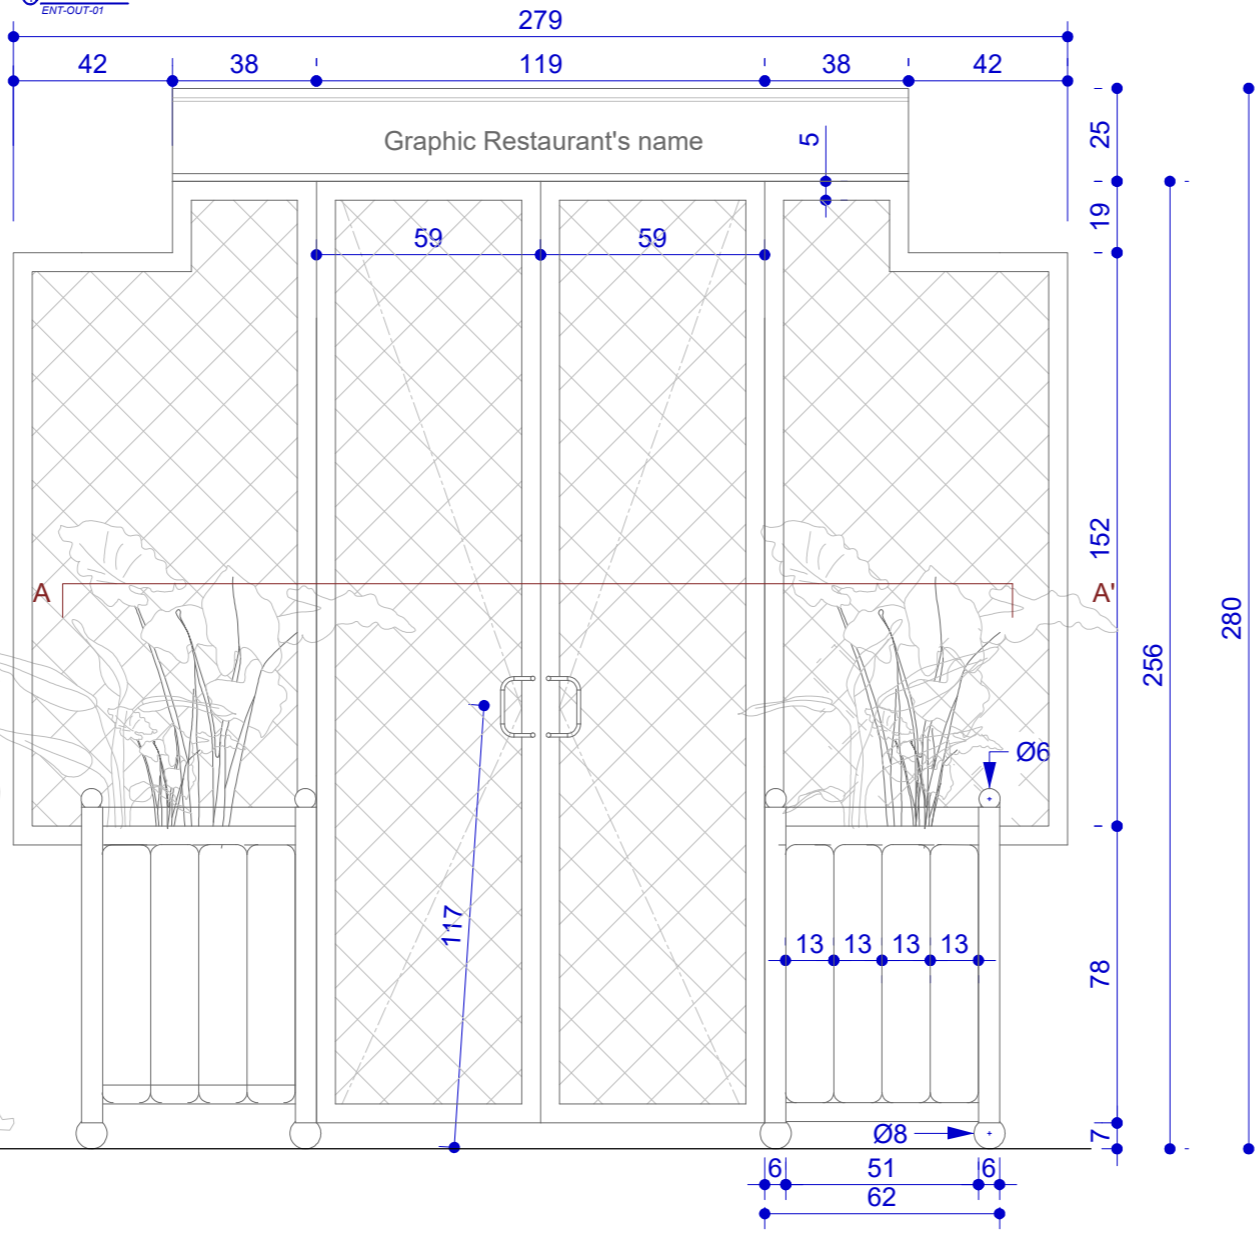

ENT-OUT-01

/// DIMENSIONS ///

Length 270cm
depth 57cm
Height 230cm

/// NOTES IMPORTANTES ///

- The furniture must be light enough to be easily moved around.
- Technical drawings must be sent to Hugo Toro for validation before production

/// MATERIAL STANDARDS ///

Materials must be fireproof

/// QUANTITATIVE INFORMATION ///

Number of items: 1

Front Elevation - 1/20
ENT-OUT-01