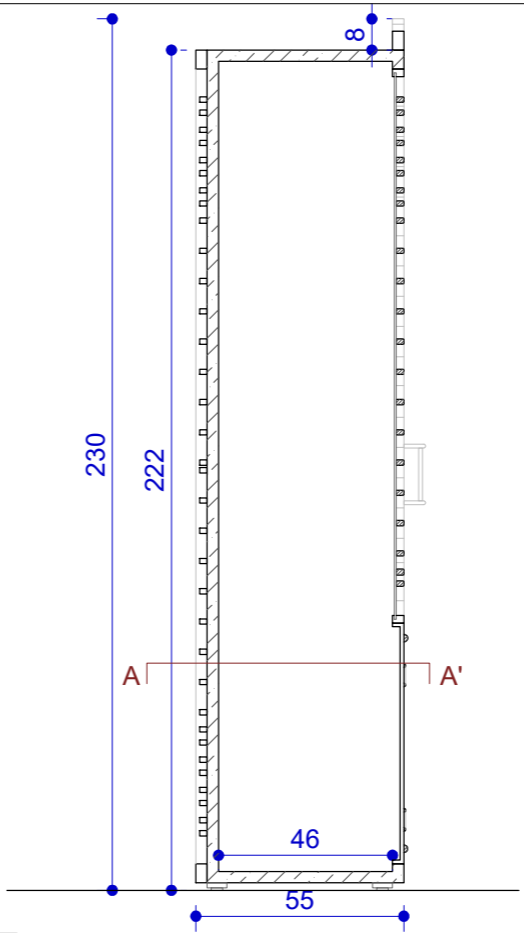

③ Section BB' - 1/20
LOC-OUT-72