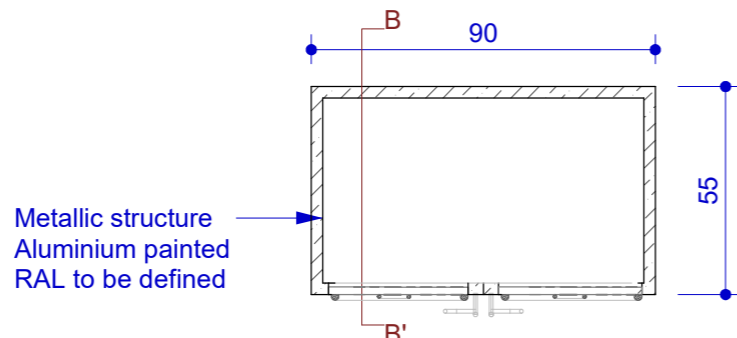

LOC-OUT-90

/// DIMENSIONS ///
Length : 90 cm
Depth : 55cm
Height : 90 cm

/// NOTES IMPORTANTES ///
- The furniture must be light enough to be easily moved around.
- Technical drawings must be sent to Hugo Toro for validation before production
- The cost of the assembly must be added to the quotation

MATERIAL STANDARDS
Fabrics must be fireproof
Foams and all types of upholstery must be fireproof

/// QUANTITATIVE INFORMATION///
Number of items: 2

Metallic structure
Aluminium painted
RAL to be defined

2 Top Section AA' - 1/20
LOC-OUT-90