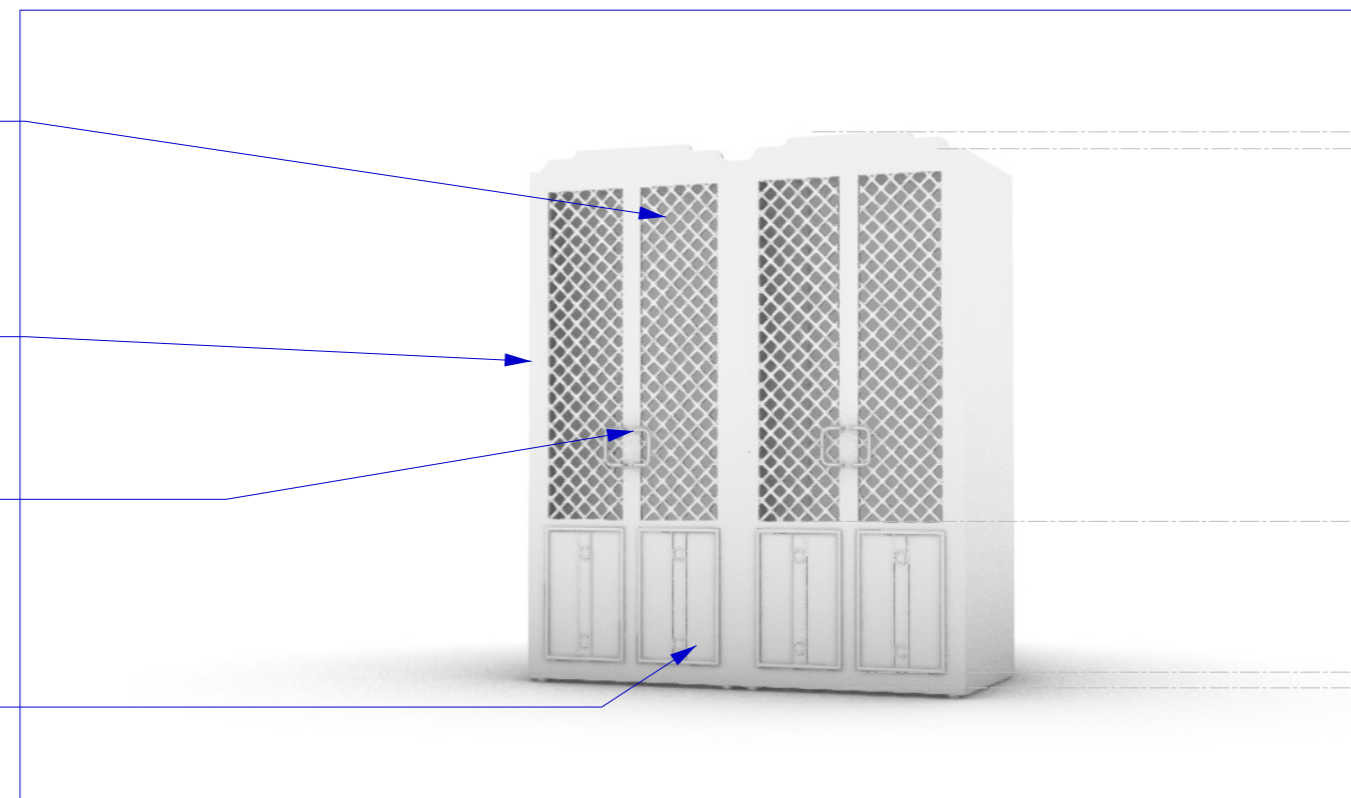

① General View
LOC-OUT-135