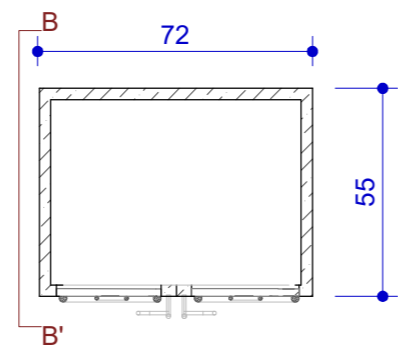

LOC-OUT-72

/// DIMENSIONS ///
Length : 90 cm
Depth : 85cm
Height : 230 cm

/// NOTES IMPORTANTES ///
- The furniture must be light enough to be easily moved around.
- Technical drawings must be sent to Hugo Toro for validation before production
- The cost of the assembly must be added to the quotation

MATERIAL STANDARDS
Fabrics must be fireproof
Foams and all types of upholstery must be fireproof

/// QUANTITATIVE INFORMATION ///
Number of items: 2

② Top Section AA' - 1/20
LOC-OUT-72