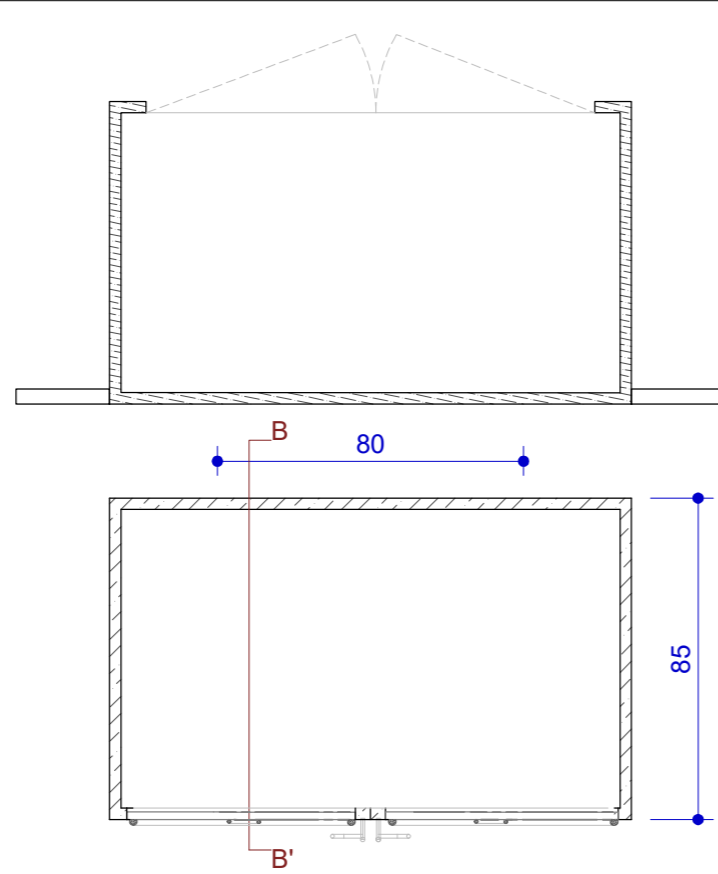

LOC-OUT-135

/// DIMENSIONS ///
Length : 80 cm
Depth : 85cm
Height : 230 cm

/// NOTES IMPORTANTES ///
- The furniture must be light enough to be easily moved around.
- Technical drawings must be sent to Hugo Toro for validation before production
- The cost of the assembly must be added to the quotation

MATERIAL STANDARDS
Fabrics must be fireproof
Foams and all types of upholstery must be fireproof

/// QUANTITATIVE INFORMATION///
Number of items: 2

② Top Section AA' - 1/20
LOC-OUT-135