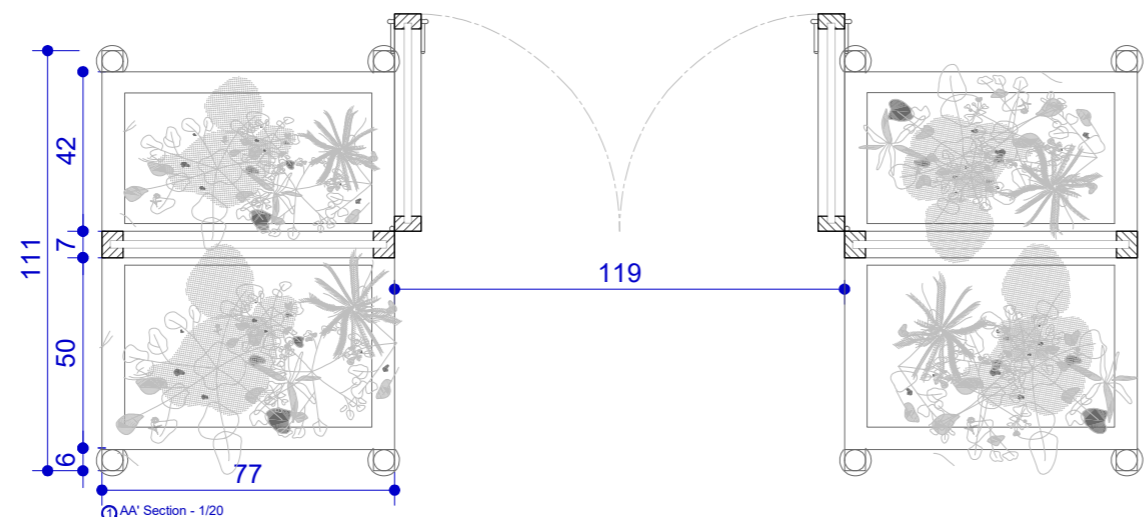

LOC-OUT-72

/// DIMENSIONS ///
 Length : 90 cm
 Depth : 85cm
 Height : 230 cm

/// NOTES IMPORTANTES ///
 - The furniture must be light enough to be easily moved around.
 - Technical drawings must be sent to Hugo Toro for validation before production
 - The cost of the assembly must be added to the quotation

Metallic structure
 Painted
 RAL 6006 grey olive
 + protective coating

1 General View
 LOC-OUT-90

ENT-OUT-01

/// DIMENSIONS ///

Length 270cm
depth 57cm
Height 230cm

/// NOTES IMPORTANTES ///

- The furniture must be light enough to be easily moved around.
- Technical drawings must be sent to Hugo Toro for validation before production

/// MATERIAL STANDARDS ///

Materials must be fireproof

/// QUANTITATIVE INFORMATION ///

Number of items: 1

Front Elevation - 1/20
ENT-OUT-01

BB' Section - 1/20
ENT-OUT-01

Plant pot - metallic structure
Painted
RAL 6006 grey olive
+ protective coating