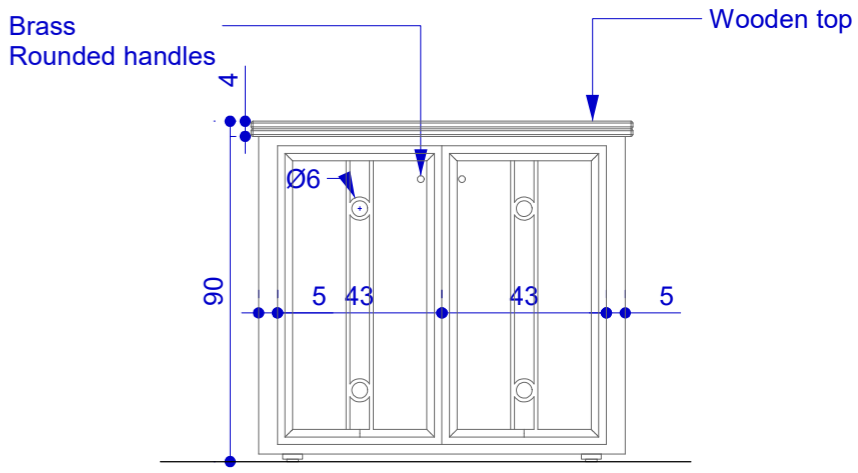

4 Back elevation - 1/20
LOC-OUT-90

Wooden top
stained oak
RAL to be defined
+ protective
coating

Metallic Mesh
Painted
RAL 6003 Olive
green
Color 01

Metallic structure
Painted
RAL 6006 grey olive
+ protective coating