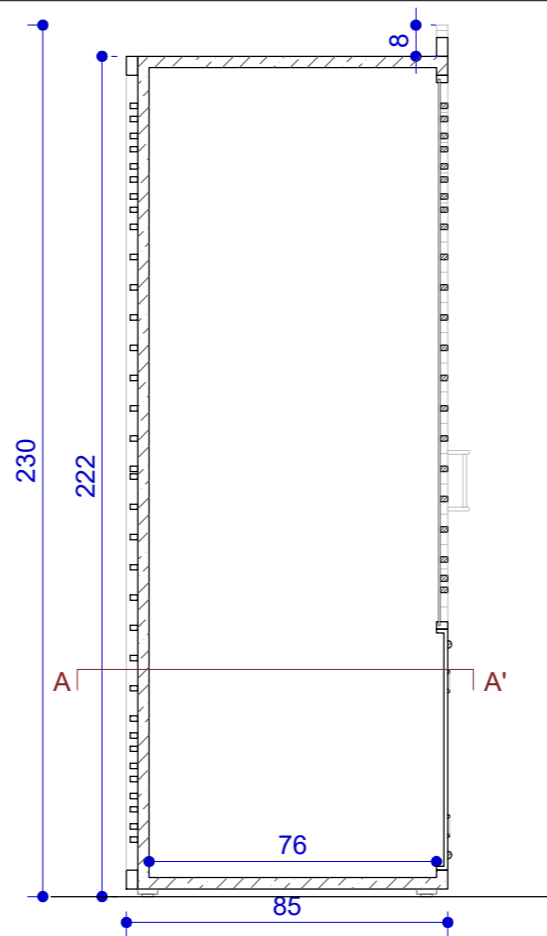

③ Section BB' - 1/20
LOC-OUT-135