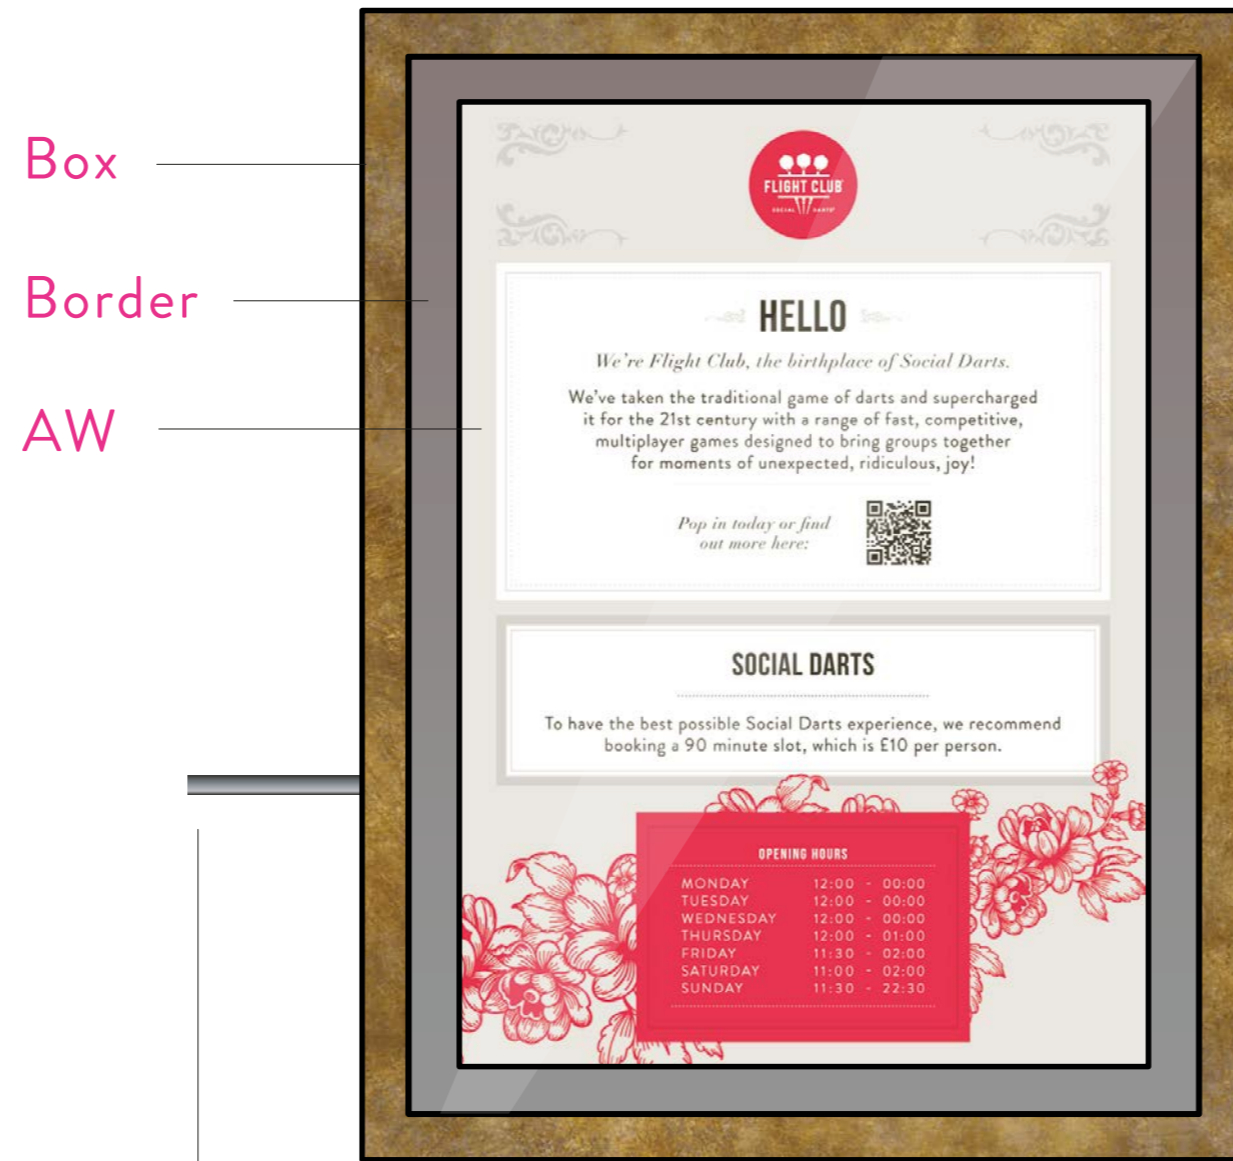

Design / Dimensions

**Power Cable Access:**  
As you look at the front of the menu case the cable exits left hand side within the 50mm frame about 2/3rds of the way down.

**Colour Finish:**  
Antique Brass

**Lighting Warmth Value:**  
Warm white 3000k

**Access Gained:**  
Via a hinged, barrel locked frame

Location

**FLIGHT CLUB**  
*Bloomsbury*

External Poster Box - Production guide

DATE: 10/11/22

ADDRESS: 55 New Oxford St, London WC1A 1BS