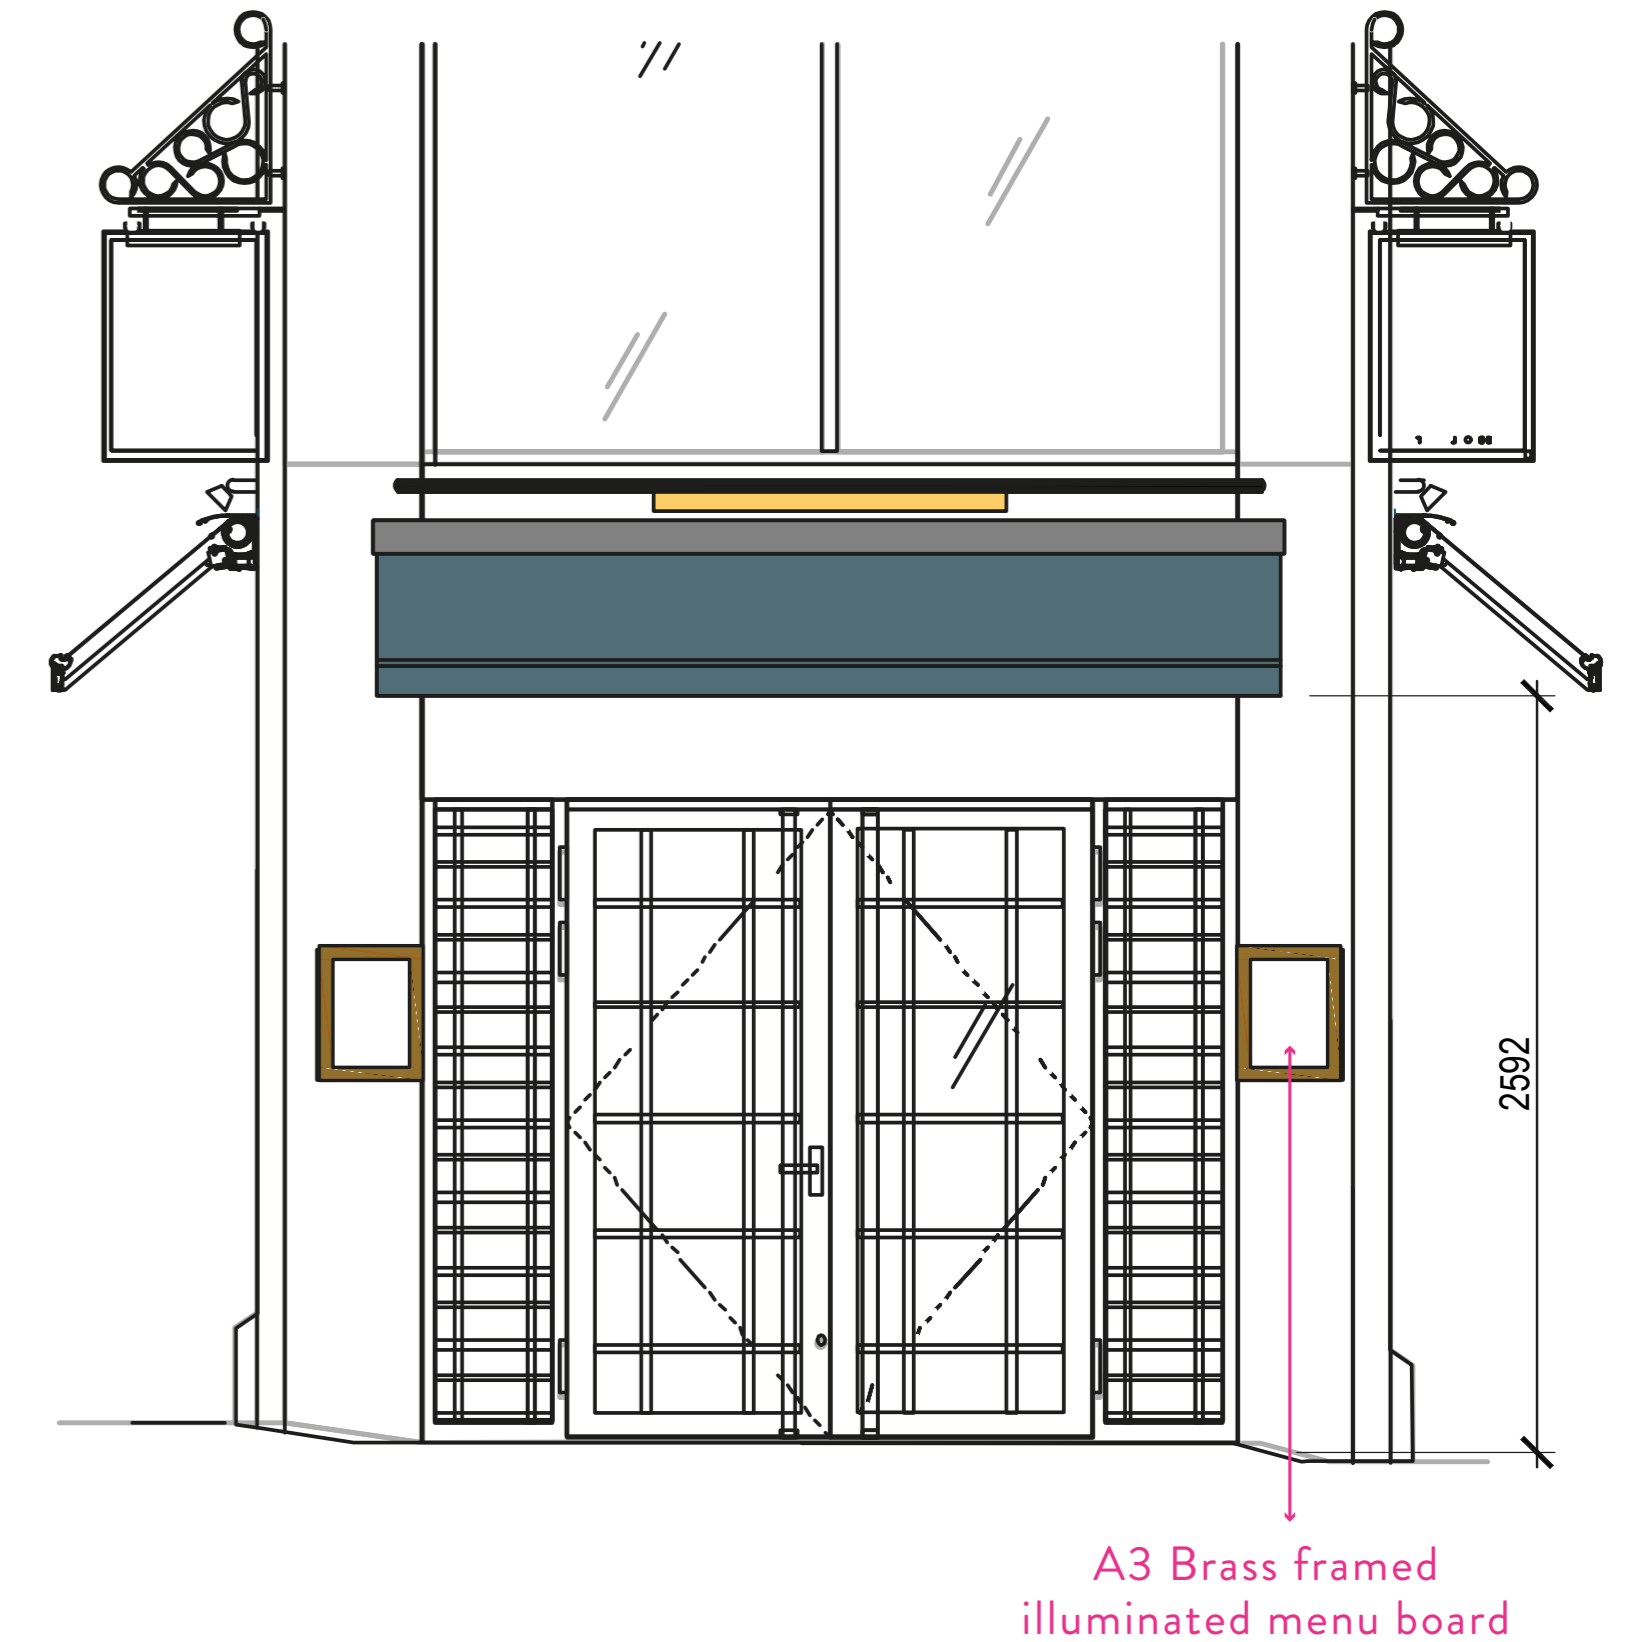

Design / Dimensions

**Power Cable Access:**  
As you look at the front of the menu case the cable exits left hand side within the 50mm frame about 2/3rds of the way down.

**Colour Finish:**  
Antique Brass

**Lighting Warmth Value:**  
Warm white 3000k

**Access Gained:**  
Via a hinged, barrel locked frame

Location

**FLIGHT CLUB**  
*Bloomsbury*

External Poster Box - Production guide

DATE: 10/11/22

ADDRESS: 55 New Oxford St, London WC1A 1BS