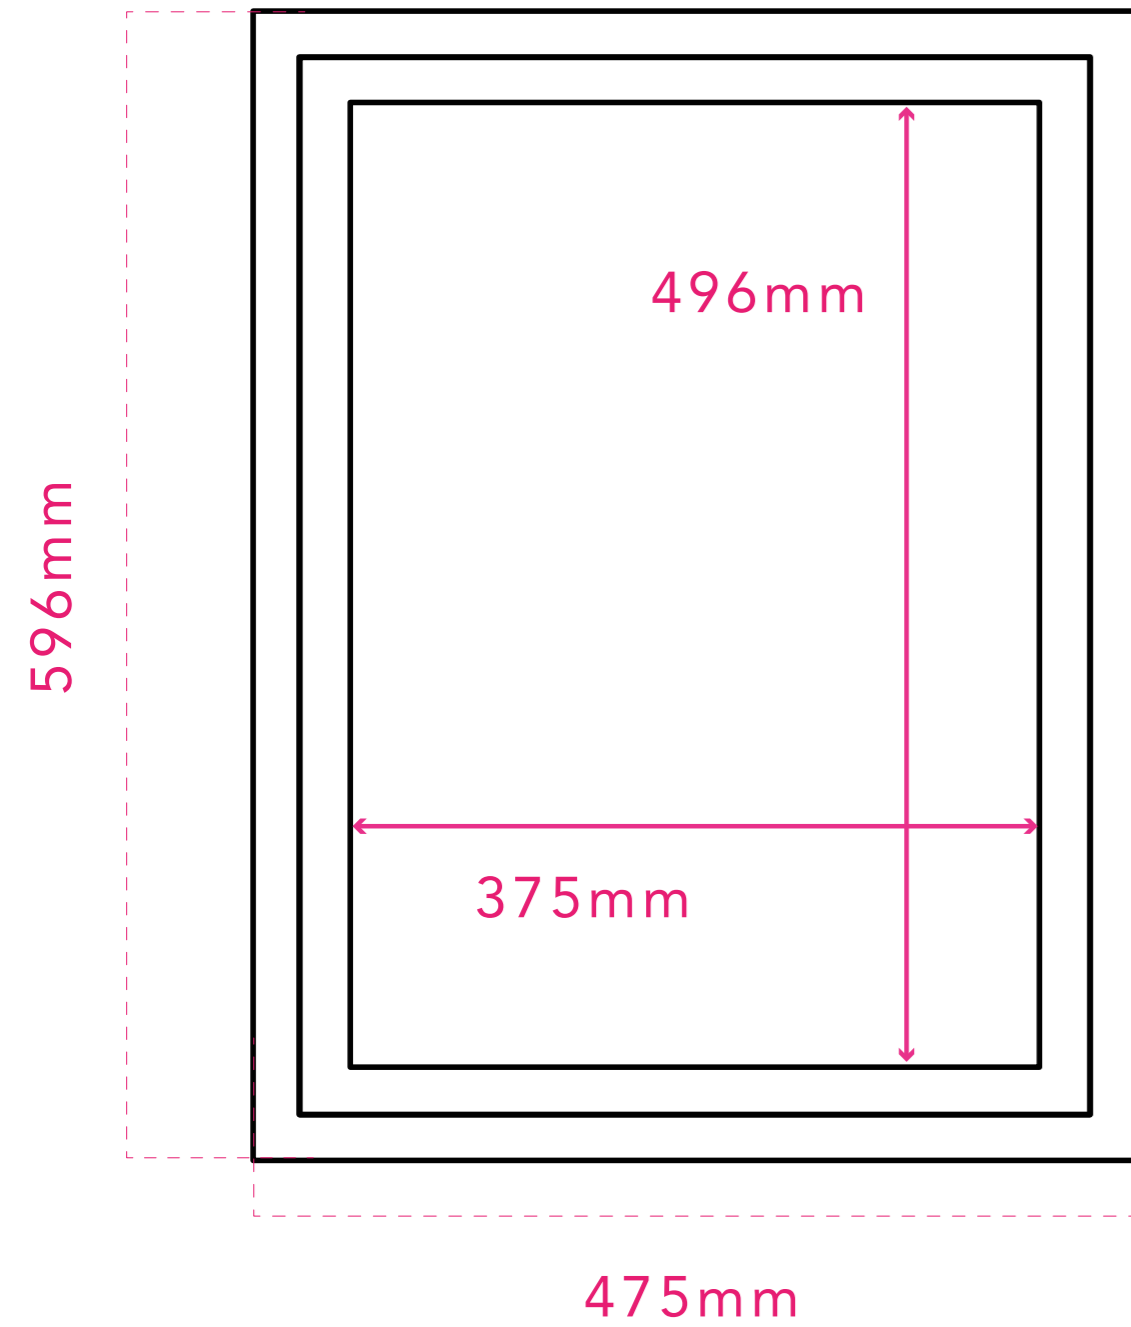

Design / Dimensions

**Power Cable Access:**  
As you look at the front of the menu case the cable exits left hand side within the 50mm frame about 2/3rds of the way down.

**Colour Finish:**  
Antique Brass

**Lighting Warmth Value:**  
Warm white 3000k

**Access Gained:**  
Via a hinged, barrel locked frame

Location

**FLIGHT CLUB**  
*Bloomsbury*

External Poster Box - Production guide

DATE: 10/11/22

ADDRESS: 55 New Oxford St, London WC1A 1BS