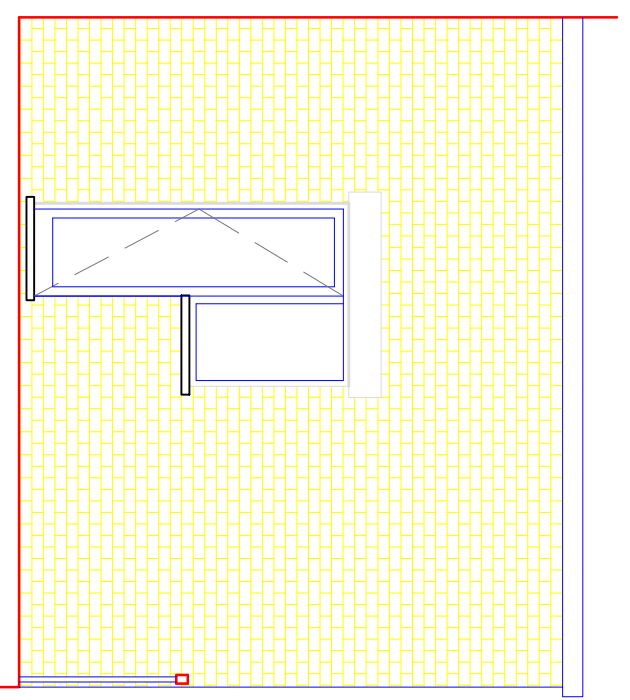

Rear Elevation 1:50

1st Floor plan 1:50

1st Floor Level Terrace Flank Elevation 1:50

Location Plan 1:1250

		6 Cornwell Road Teddington Middlesex TW11 9EH Tel: 020 8943 3834 Mob: 07931519417 email: mike@mdmarchitects.co.uk	
		Project: Renovation Alterations 175 Malden Road	
Title: First Floor Existing Gas		Scale: 1:50	Date: Nov 22
Designer: Daryl		Rev: 599E/01	

1st Floor plan 1:200