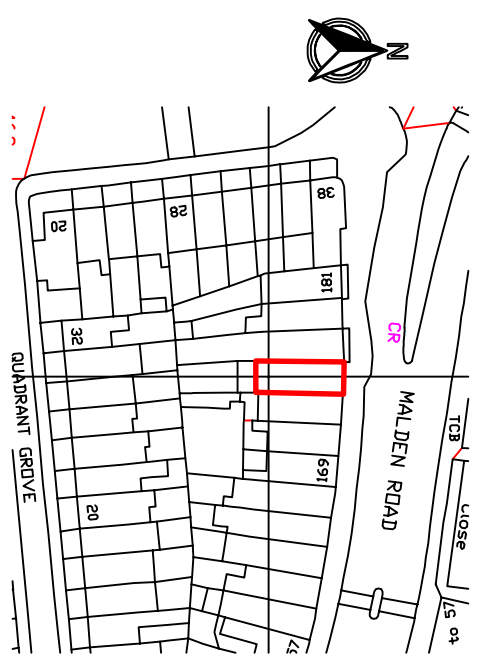

Rear Elevation 1:50

1st Floor plan 1:50

1st Floor Level Terrace Flank Elevation 1:50

Location Plan 1:1250

		6 Cornwell Road Teddington Middlesex TW11 9EH Tel: 020 8943 3834 Mob: 07931519417 email: mike@mdmarchitects.co.uk	
		Project: Renovation Alterations 175 Malden Road	
Title: First Floor Existing Gas		Scale: 1:50	Date: Nov 22
Designer: Daryl		Rev: 599E/01	

1st Floor plan 1:200