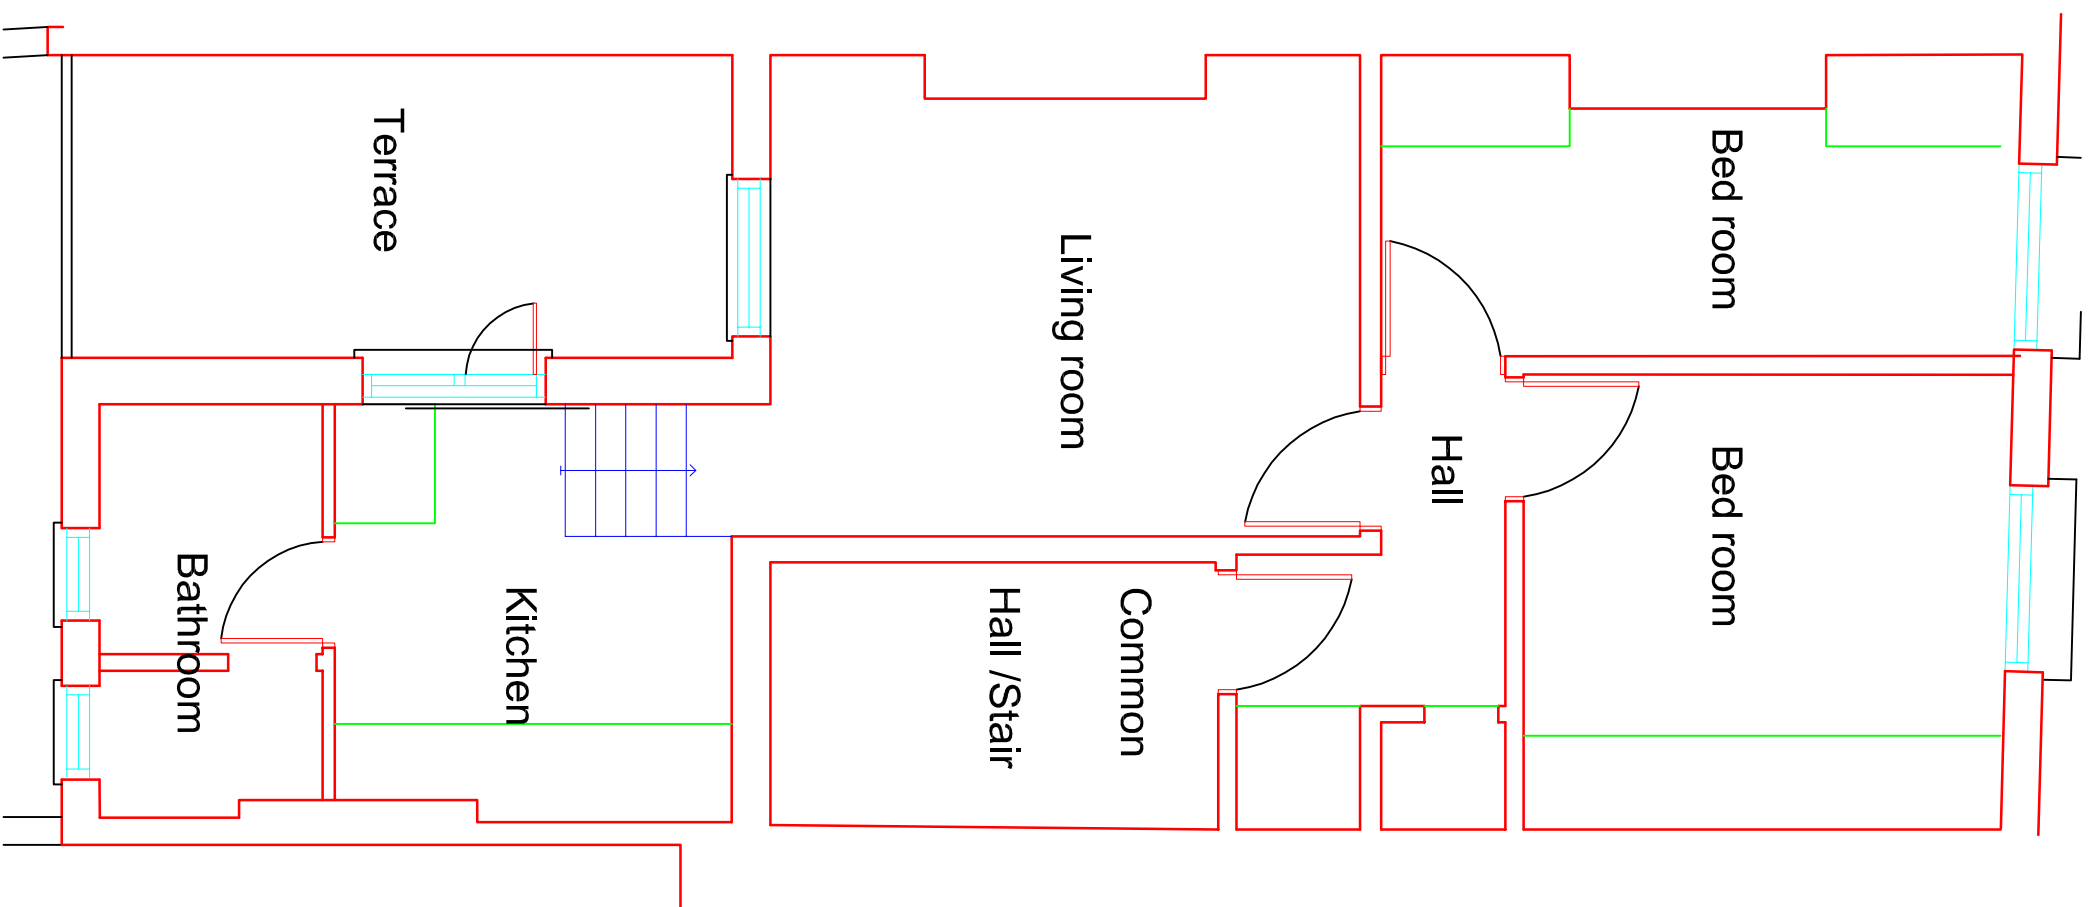

Rear Elevation 1:50

1st Floor plan 1:50

1st Floor Level Terrace Flank Elevation 1:50

Location Plan 1:1250

		6 Cornwell Road Teddington Middlesex TW11 9EH Tel: 020 8943 3834 Mob: 07931519417 email: mike@mdmarchitects.co.uk	
		Project: Renovation Alterations 175 Malden Road	
Title: First Floor Existing Gas		Scale: 1:50	Date: Nov 22
Designer: Daryl		Rev: 599E/01	

1st Floor plan 1:200