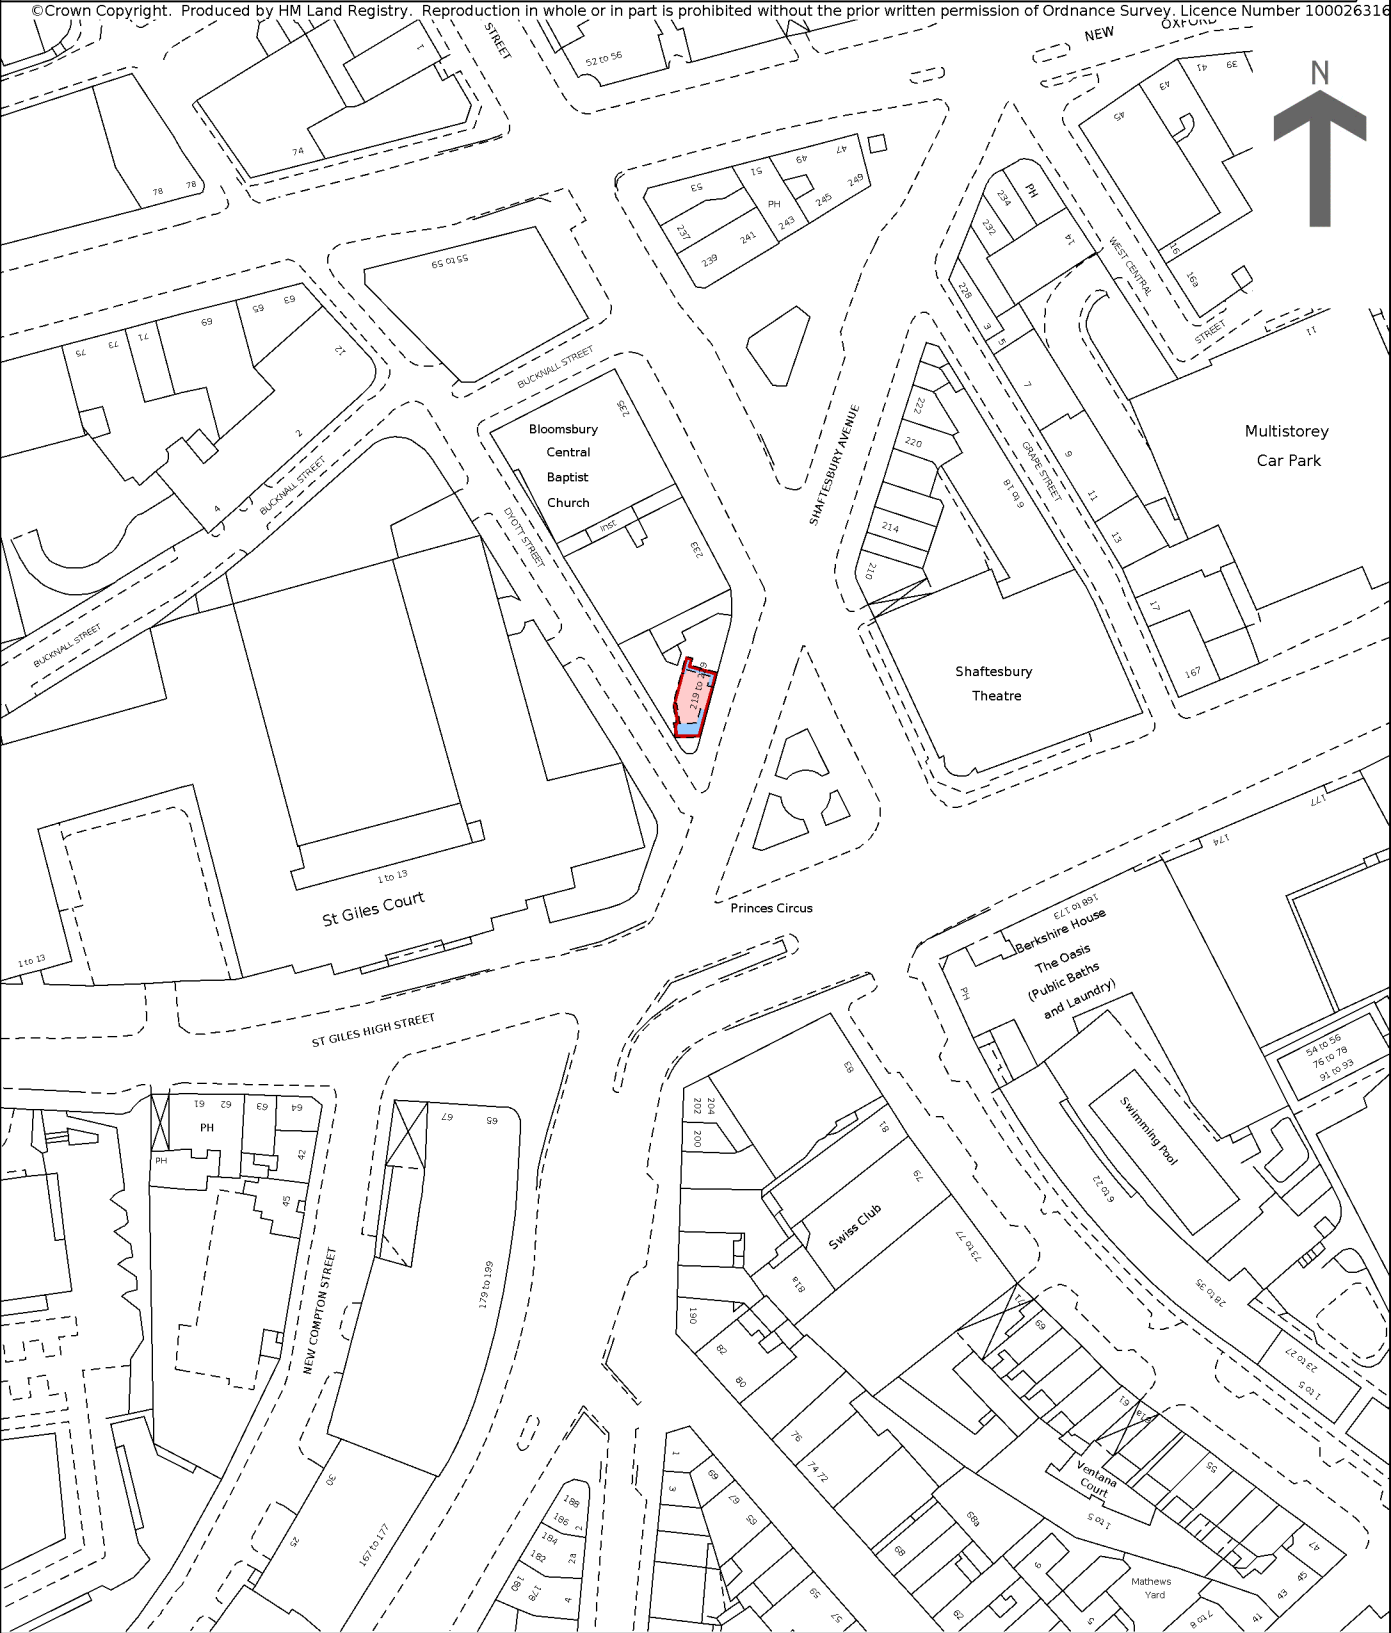

HM Land Registry Current title plan

Title number **NGL877899**
Ordnance Survey map reference **TQ3081SW**
Scale **1:1250**
Administrative area **Camden**

© Crown Copyright. Produced by HM Land Registry. Reproduction in whole or in part is prohibited without the prior written permission of Ordnance Survey. Licence Number 100026316

This is a copy of the title plan on 9 AUG 2022 at 12:30:20. This copy does not take account of any application made after that time even if still pending in HM Land Registry when this copy was issued.

HM Land Registry endeavours to maintain high quality and scale accuracy of title plan images. The quality and accuracy of any print will depend on your printer, your computer and its print settings. This title plan shows the general position, not the exact line, of the boundaries. It may be subject to distortions in scale. Measurements scaled from this plan may not match measurements between the same points on the ground.