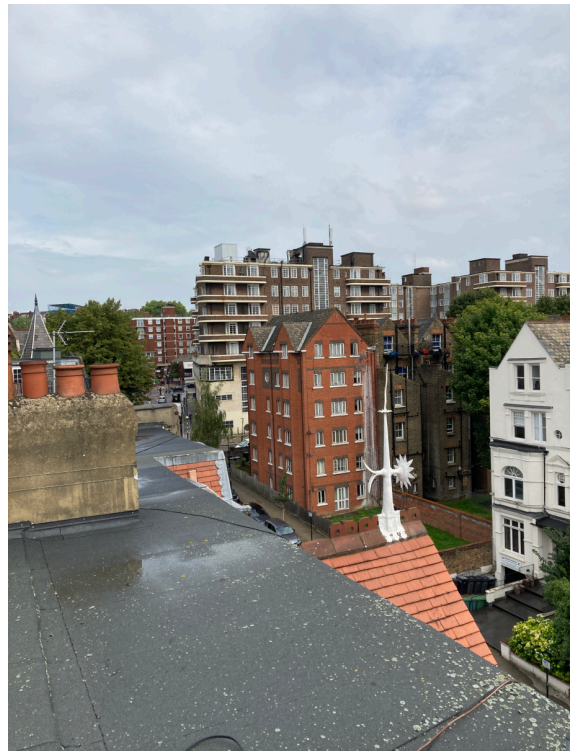

Looking across roof garden position to West side of Stirling Mansions

The same showing tank room to be demolished

Further view of tank room

North East view to high rise flats between Broadhurst Gardens and Finchley Road