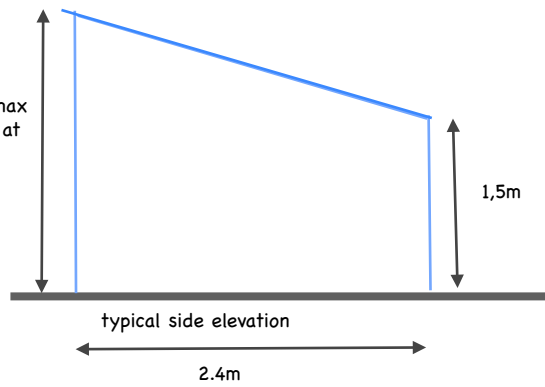

height 2.2m max  
down to 1.5m at  
rear

FULLY GLAZED ROOF GARDEN ENCLOSURE  
OVER ACCESS STAIRS

construction to be frameless glazing with fully  
glazed doors to front face

STIRLING MANSIONS  
12 CRANFIELD GARDENS  
LONDON NW6 3JT

FLAT 6, PROPOSAL FOR  
ROOF GARDEN  
PLAN FOR NEW ENCLOSURE OVER  
ACCESS STAIRCASE

Drwg 22-JF-06

scale dimensions as shown  
October 2022