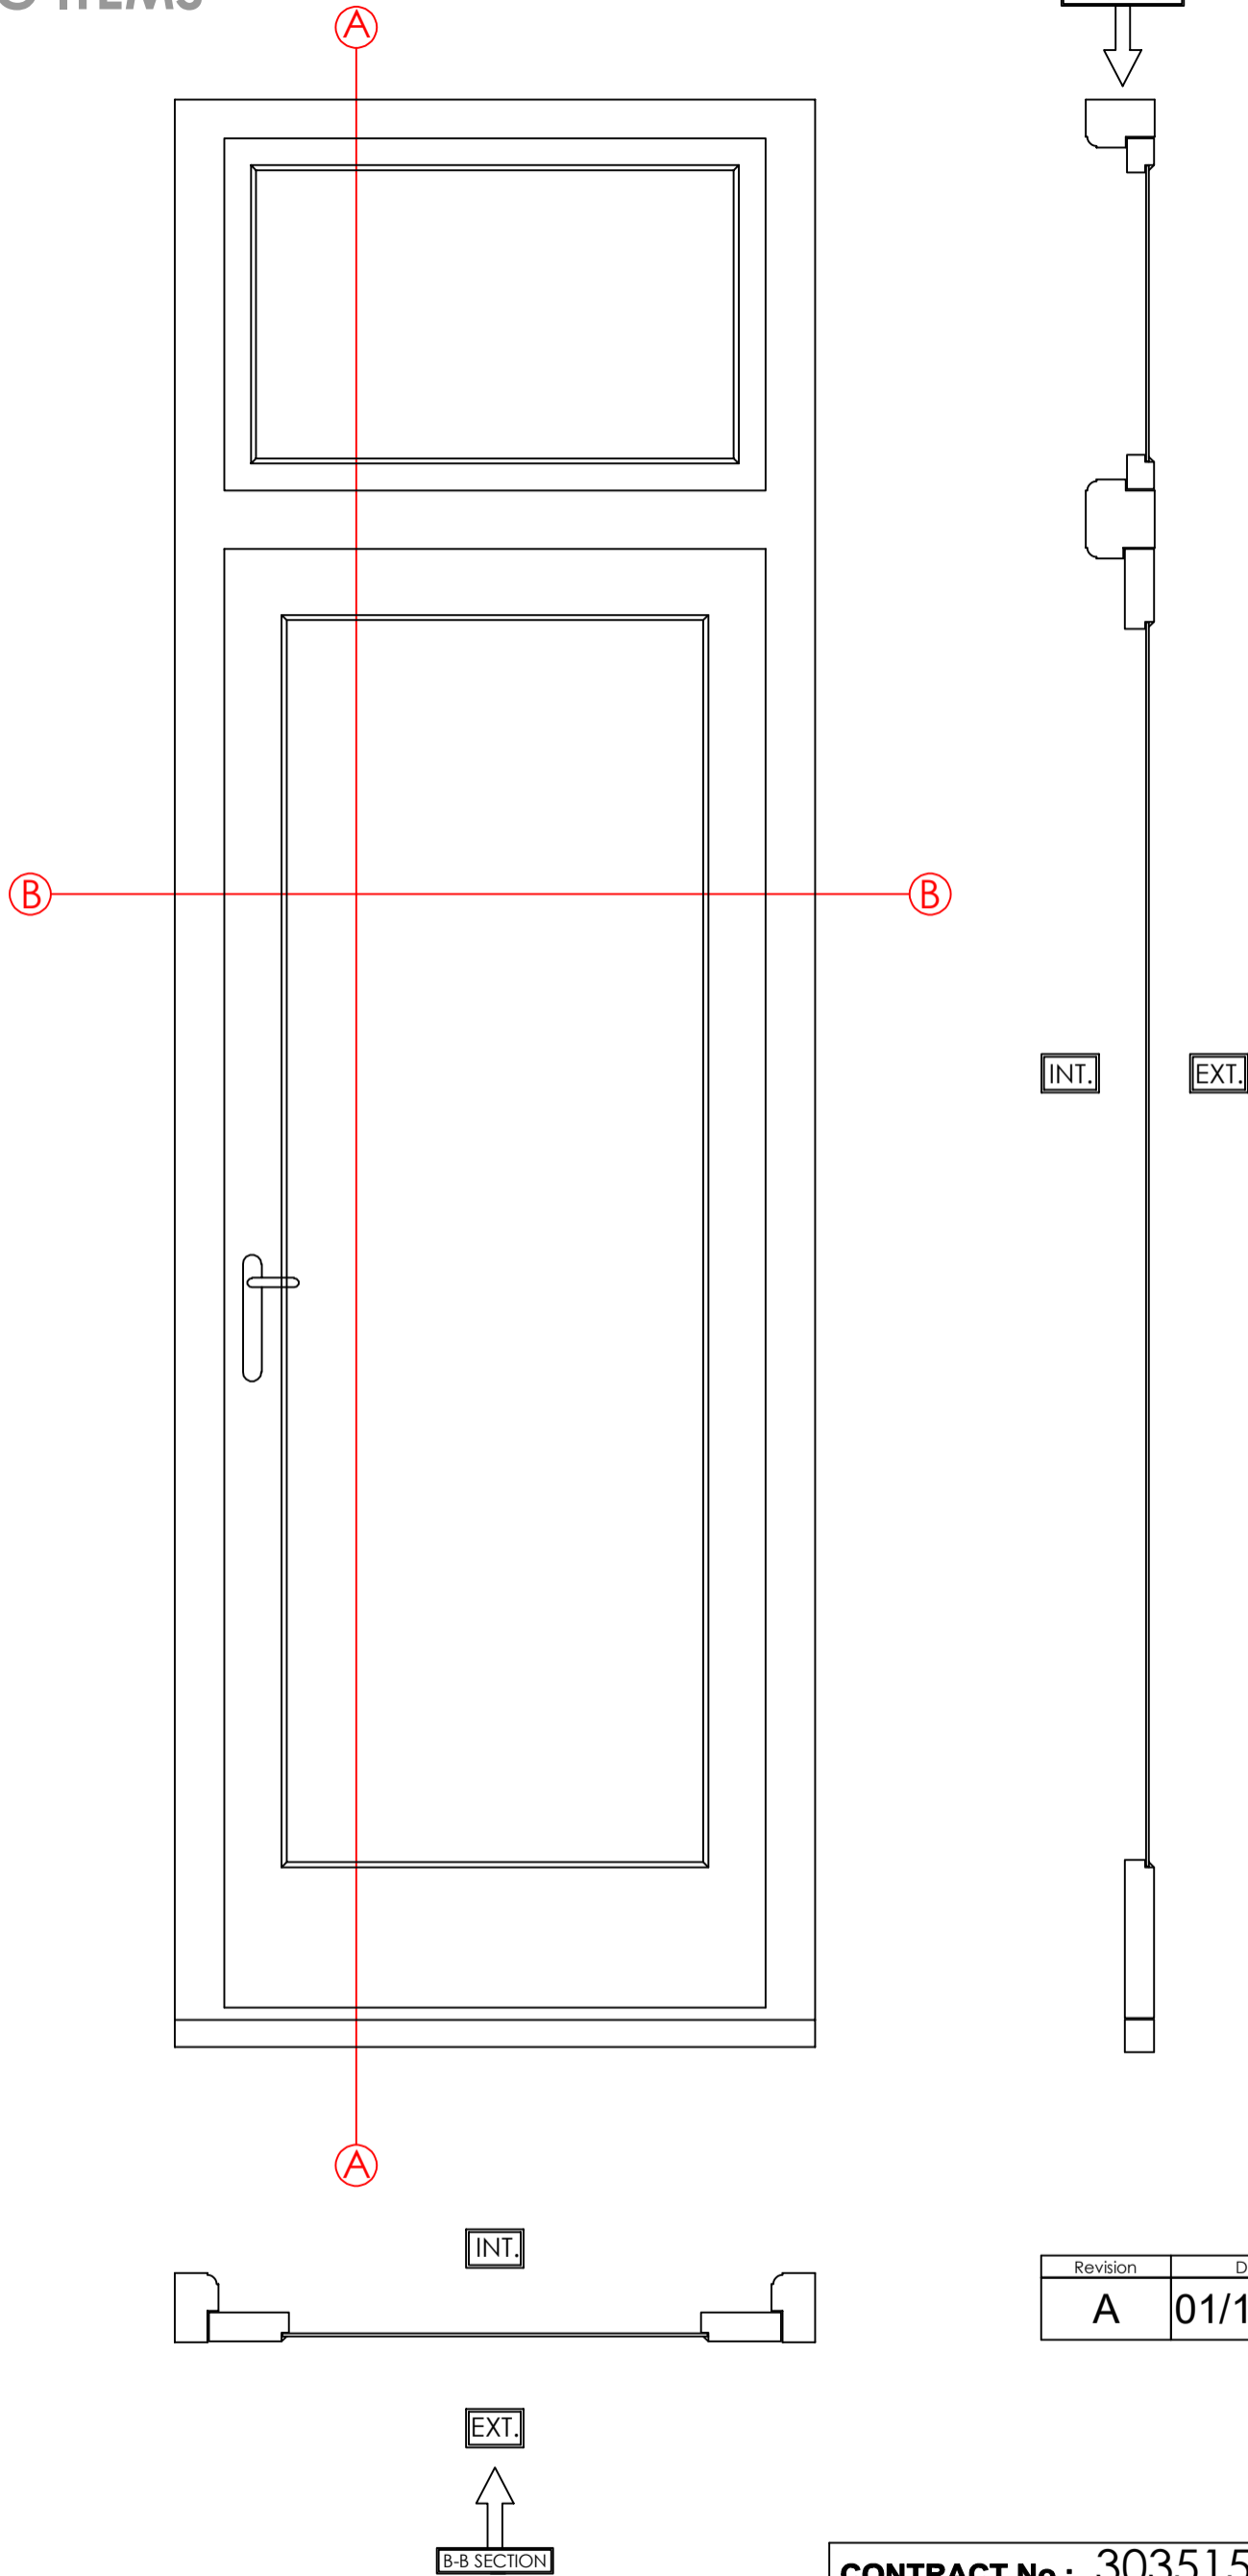

EXISTING ITEMS

Revision	Date	Amendments	Drawers Initials.
A	01/11/22	Details added	SF

Scale - 1:10
 (Produced on A3 Paper)
 Sheet 1 Of 2

Drawers Initials.
SF

VIEWED EXTERNALLY

THESE DRAWINGS ARE THE PROPERTY OF ANGLIAN HOME IMPROVEMENTS AND MUST NOT BE USED, DISTRIBUTED, LOANED OR COPIED WITHOUT THE EXPRESS PERMISSION OF ANGLIAN HOME IMPROVEMENTS.

CONTRACT No.: 30351531

date: 15/07/2022

PROPOSED: WINDOW REPLACEMENT
AT: 134 GOLDHURST TERRACE
(INSTALLATION ADDRESS) LONDON
 NW6 3HR

Heritage
 TIMBER COLLECTION