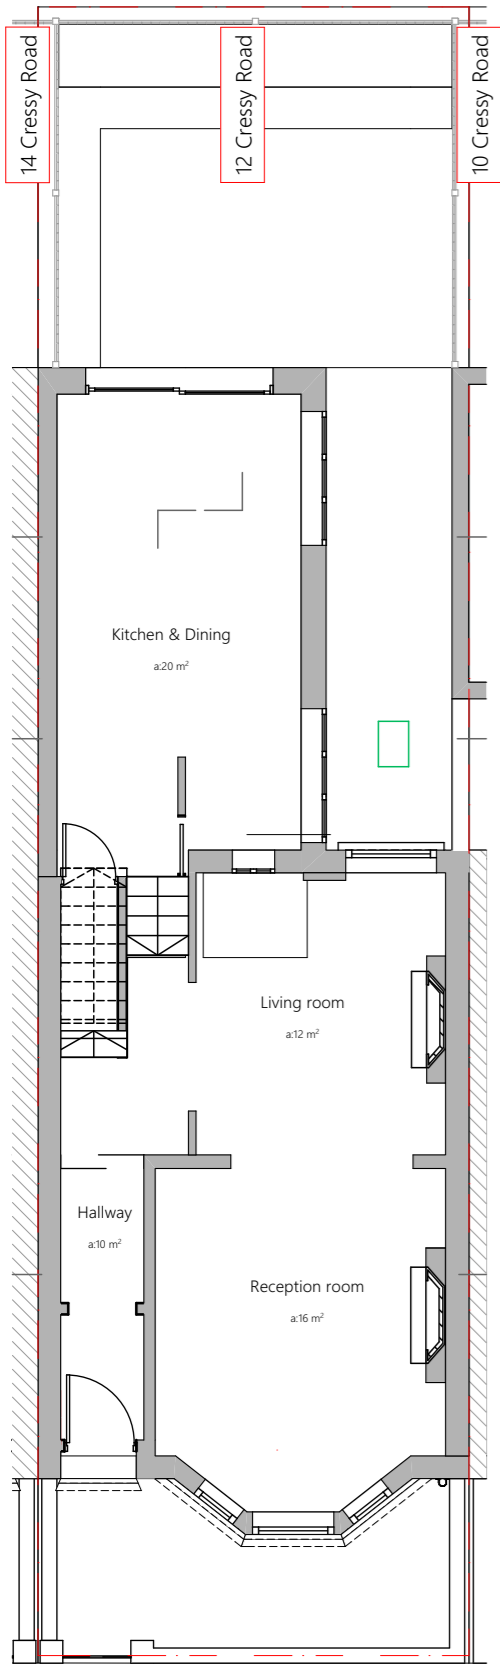

Project
12 Cressy Road, NW3 2LY

Job Code
CSY

Document Ref.
GA-03-0011

Title
Existing

Plans

Issued for
Planning

Drawn
AVT

Checked
SRH

Scale
1:100 @ A3

Legend

Property Boundary

z ⊕

Revision	Date	Description

Plan 1:100

Plan 1:100

Plan 1:100

Plan 1:100

Plan 1:100

RISE

25 lonsdale road
queen's park
london NW6 6RA

+44 20 32 90 10 03
mail@risedesignstudio.co.uk
www.risedesignstudio.co.uk