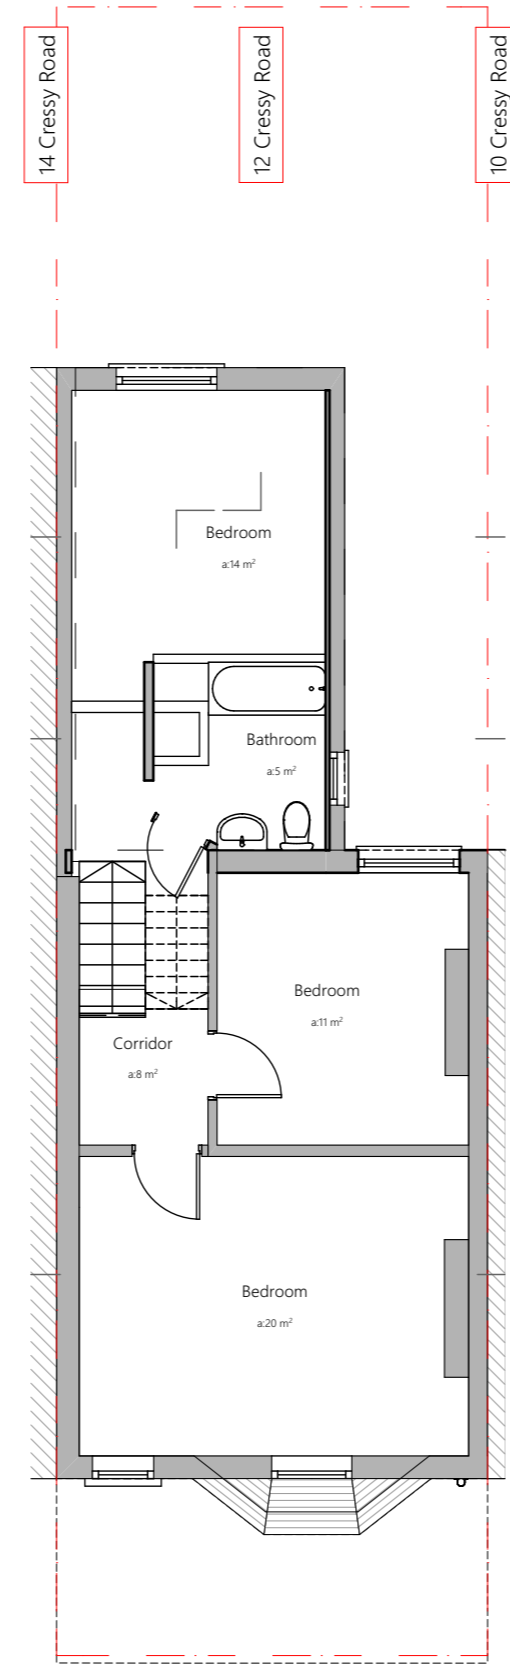

Project
12 Cressy Road, NW3 2LY

Job Code
CSY

Document Ref.
GA-03-0011

Title
Existing

Plans

Issued for
Planning

Drawn
AVT

Checked
SRH

Scale
1:100 @ A3

Legend

Property Boundary

z ⊕

Revision	Date	Description

Plan 1:100

Plan 1:100

Plan 1:100

Plan 1:100

Plan 1:100

RISE

25 lonsdale road
queen's park
london NW6 6RA

+44 20 32 90 10 03
mail@risedesignstudio.co.uk
www.risedesignstudio.co.uk