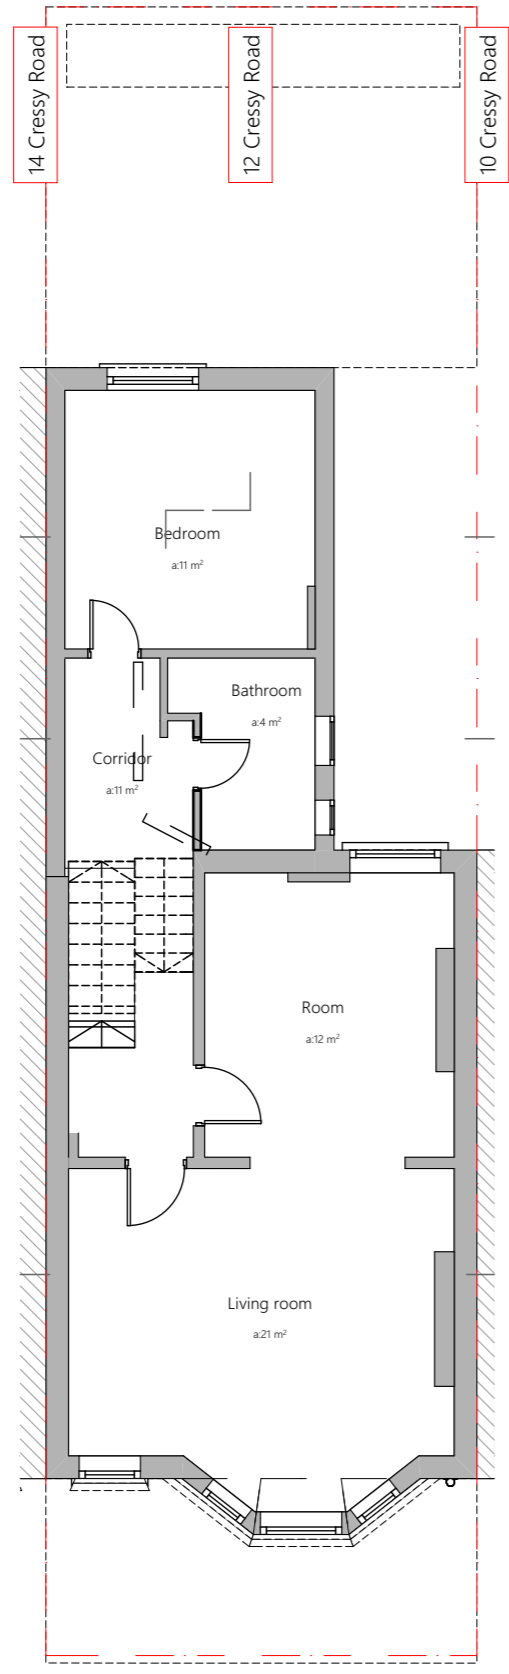

Project
12 Cressy Road, NW3 2LY

Job Code
CSY

Document Ref.
GA-03-0011

Title
Existing

Plans

Issued for
Planning

Drawn
AVT

Checked
SRH

Scale
1:100 @ A3

Legend

Property Boundary

z ⊕

Revision	Date	Description

Plan 1:100

Plan 1:100

Plan 1:100

Plan 1:100

Plan 1:100

RISE

25 lonsdale road
queen's park
london NW6 6RA

+44 20 32 90 10 03
mail@risedesignstudio.co.uk
www.risedesignstudio.co.uk