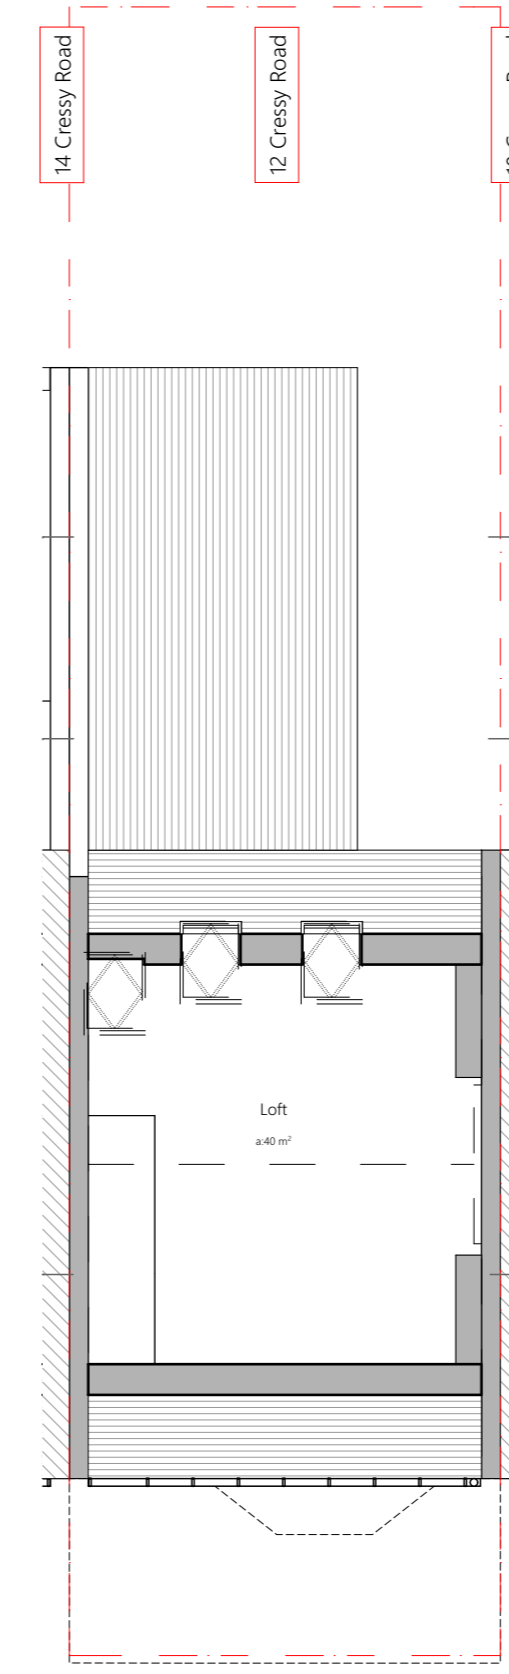

Project
12 Cressy Road, NW3 2LY

Job Code
CSY

Document Ref.
GA-03-0011

Title
Existing

Plans

Issued for
Planning

Drawn
AVT

Checked
SRH

Scale
1:100 @ A3

Legend

Property Boundary

z ⊕

Revision	Date	Description

Plan 1:100

Plan 1:100

Plan 1:100

Plan 1:100

Plan 1:100

RISE

25 lonsdale road
queen's park
london NW6 6RA

+44 20 32 90 10 03
mail@risedesignstudio.co.uk
www.risedesignstudio.co.uk