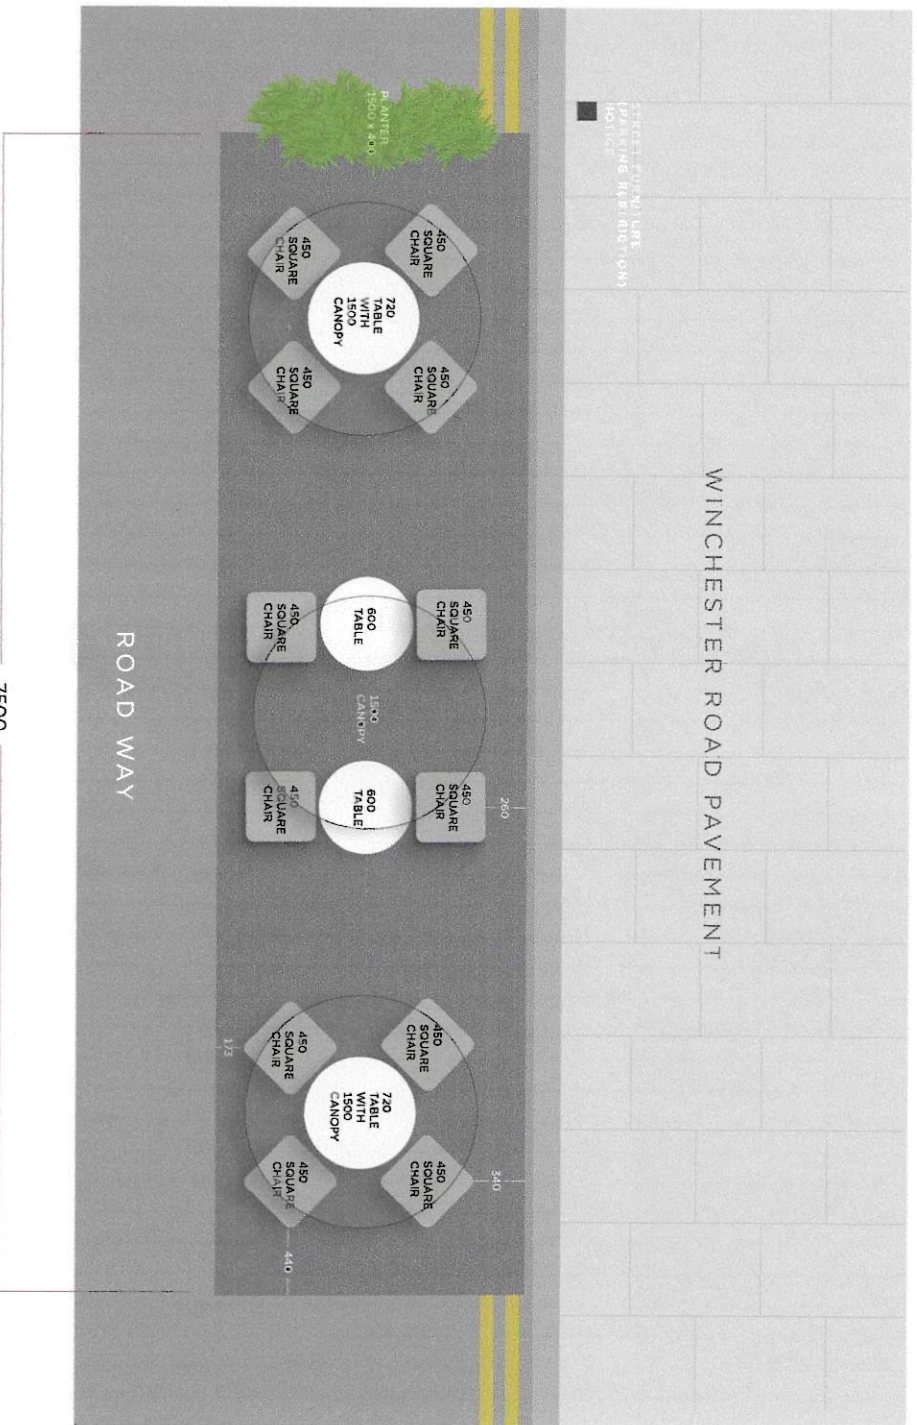

**BRADLEYS**  
**ROADSIDE DINING PROPOSAL 16.09.21**  
**23 | 25 WINCHESTER ROAD, BELSIZE PARK, LONDON NW3 3NR1**  
 ALL DIMENSIONS IN MILLIMETERS UNLESS OTHERWISE STATED

PLAN 1:10

**LOCATION OVERVIEW**

**V8**