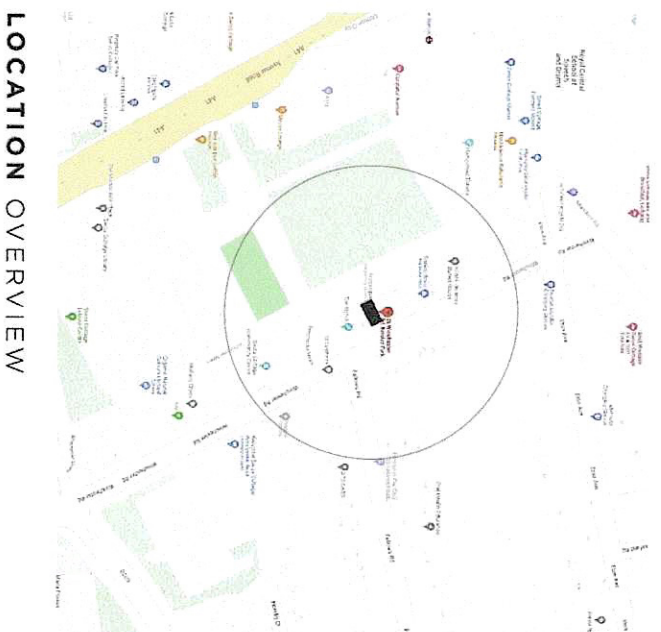

**BRADLEYS**  
**ROADSIDE DINING PROPOSAL 16.09.21**  
**23 | 25 WINCHESTER ROAD, BELSIZE PARK, LONDON NW3 3NR1**  
 ALL DIMENSIONS IN MILLIMETERS UNLESS OTHERWISE STATED

PLAN 1:10

**LOCATION OVERVIEW**

**V8**