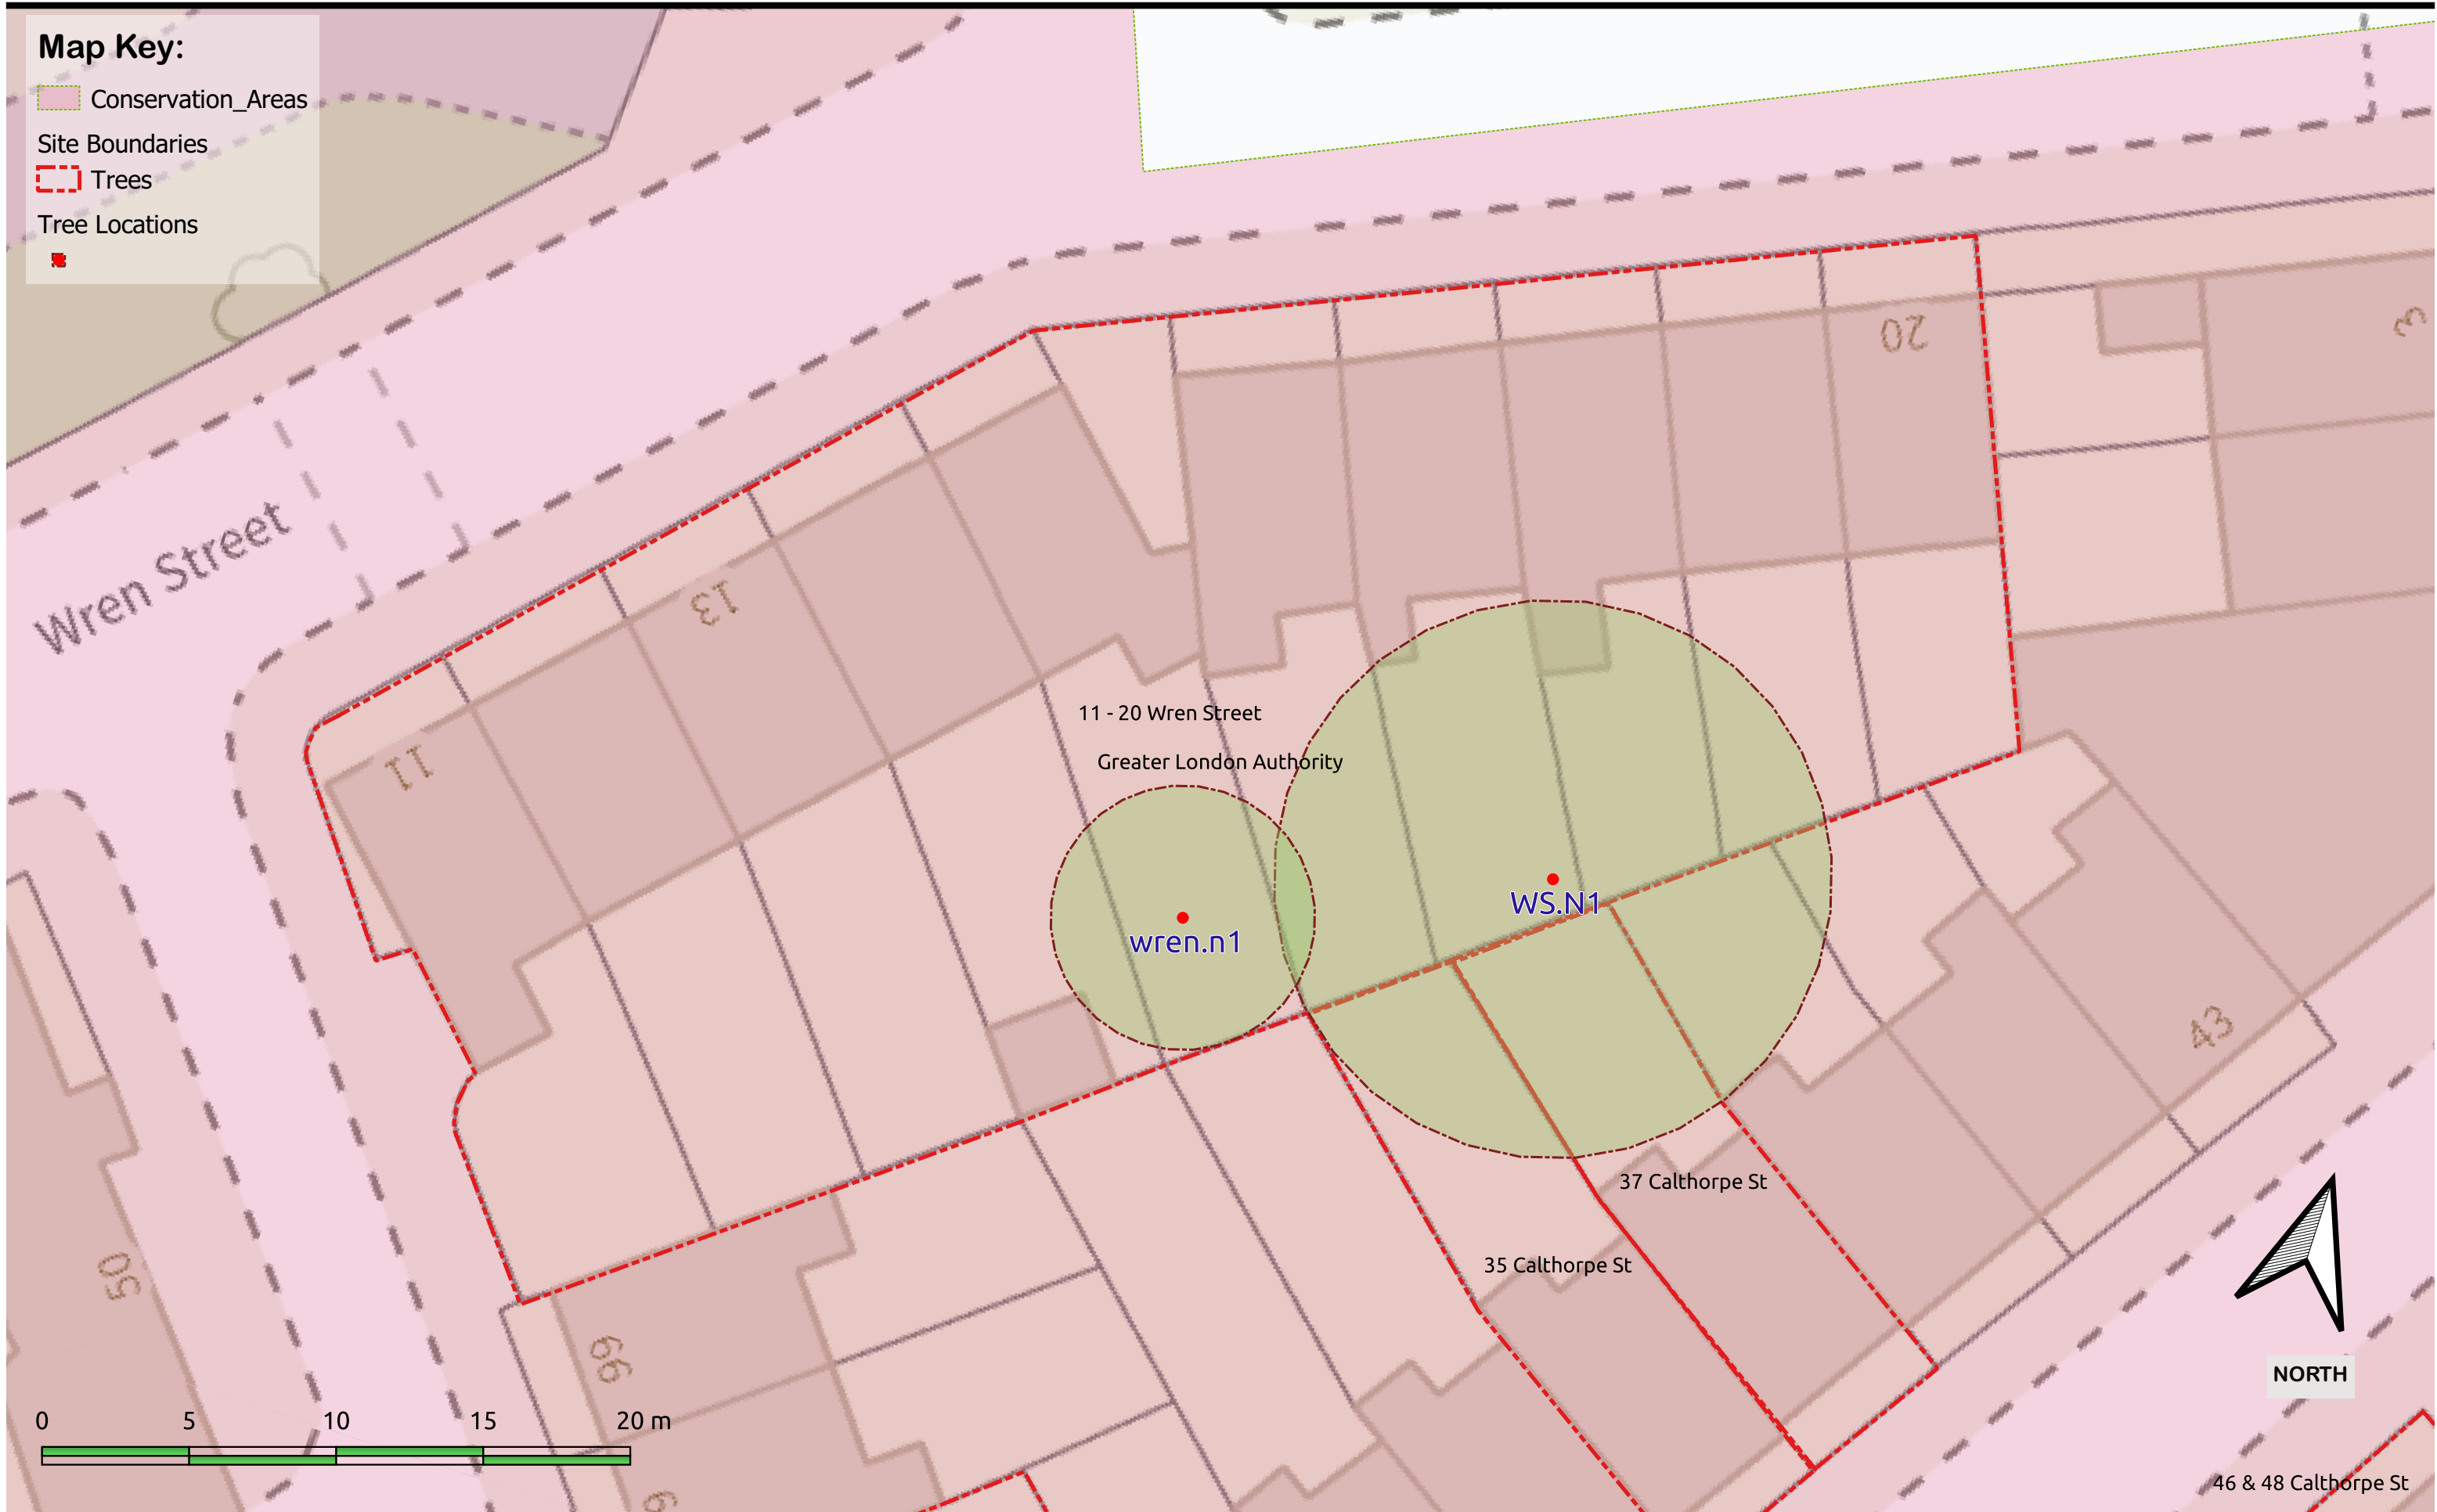

Map Key:

- Conservation_Areas
- Site Boundaries
- Trees
- Tree Locations
-

ARBORHELP
 Site: 17 Wren Street WC1X 0HB
 Client: One Housing Group
 Project: Tree Risk Assessment - specified trees
 Tree Location Plan
 Date: 2022-11-10T08:27:50.
 File Ref: TRA2022-OHG-WC1X-0HB-TLP

NOTES: Tree Location Plan
 Tree numbers are indicative.
 Do not scale off plan - it is not dimensionally accurate. Tree locations are approximate.
 Ordnance Survey MasterMap data is used for background mapping layers.