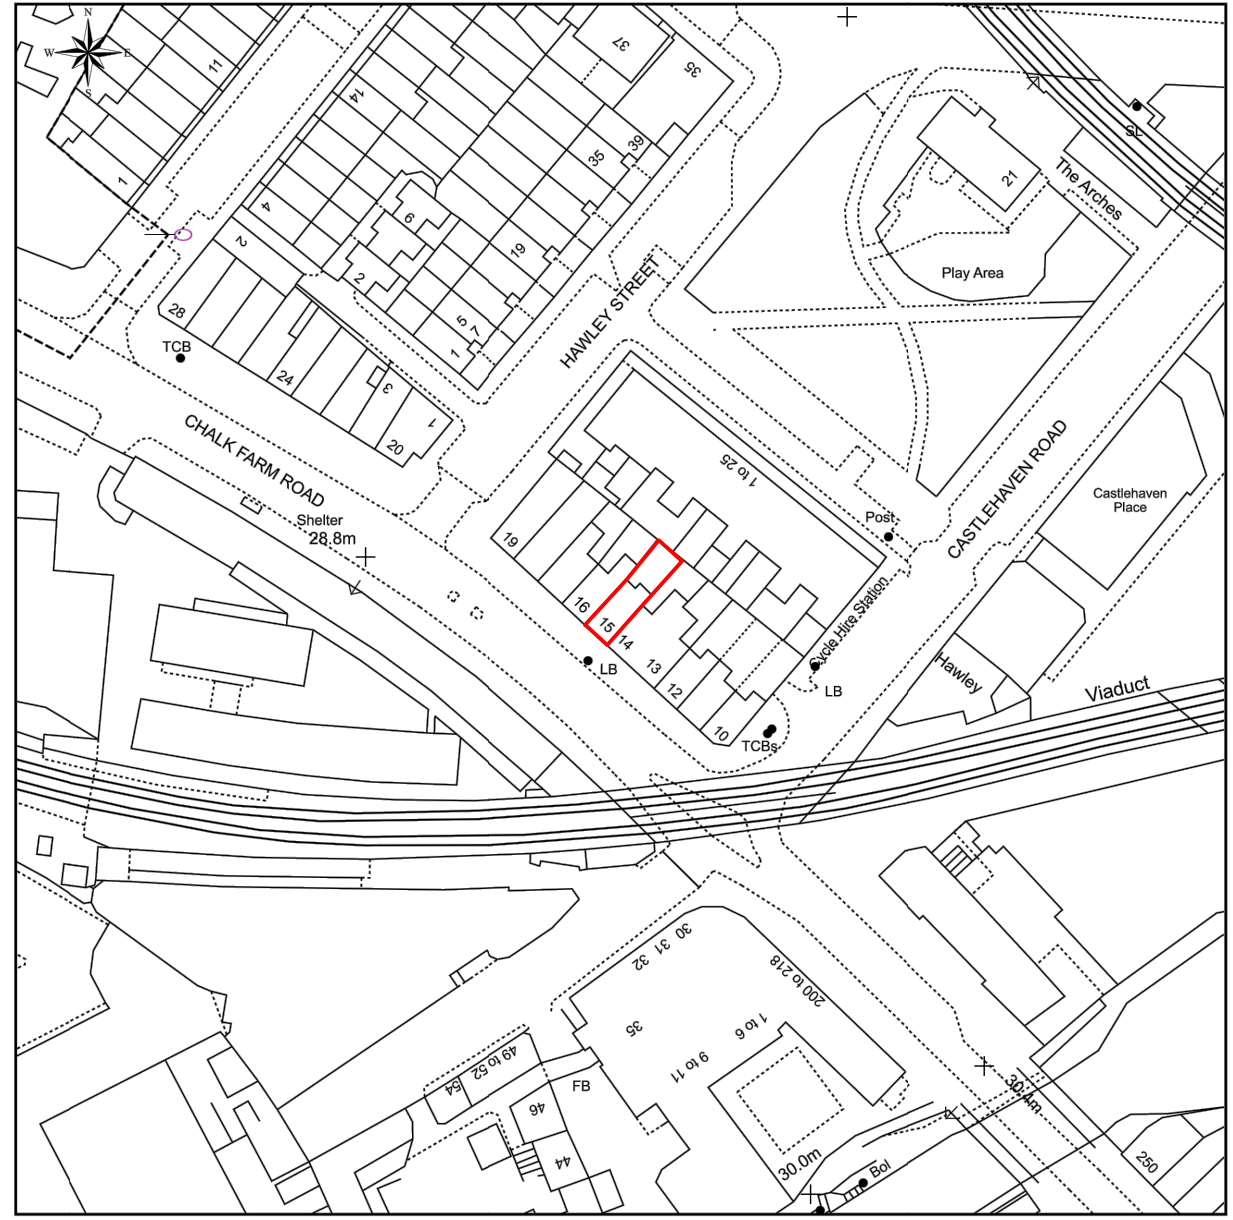

NOTES  
 DO NOT SCALE FROM THIS DRAWING EXCEPT FOR THE  
 PURPOSES OF PLANNING AND BUILDING REGULATIONS.  
 ALL DIMENSIONS TO BE CHECKED ON SITE.

This Plan includes the following Licensed Data: OS MasterMap Black and White  
 PDF Location Plan by the Ordnance Survey National Geographic Database and  
 incorporating surveyed revision available at the date of production.  
 Reproduction in whole or in part is prohibited without the prior permission of  
 Ordnance Survey. The representation of a road, track or path is no evidence of  
 a right of way. The representation of features, as lines is no evidence of a  
 property boundary. © Crown copyright and database rights, 2022. Ordnance  
 Survey 0100031673

REVISION:

PROJECT TITLE

15 CHALK FARM ROAD

AURAA  
 STUDIO

www.auraa.studio      1A Chalk Farm Parade  
 info@auraa.studio      London    NW3 2BN

TITLE

SITE LOCATION PLAN

DATE      07.11.2022

SCALE      1/1250 @ A3

DRAWN      LC / RL

STATUS      INFORMATION

DRG No      2229\_EX\_001

REV: