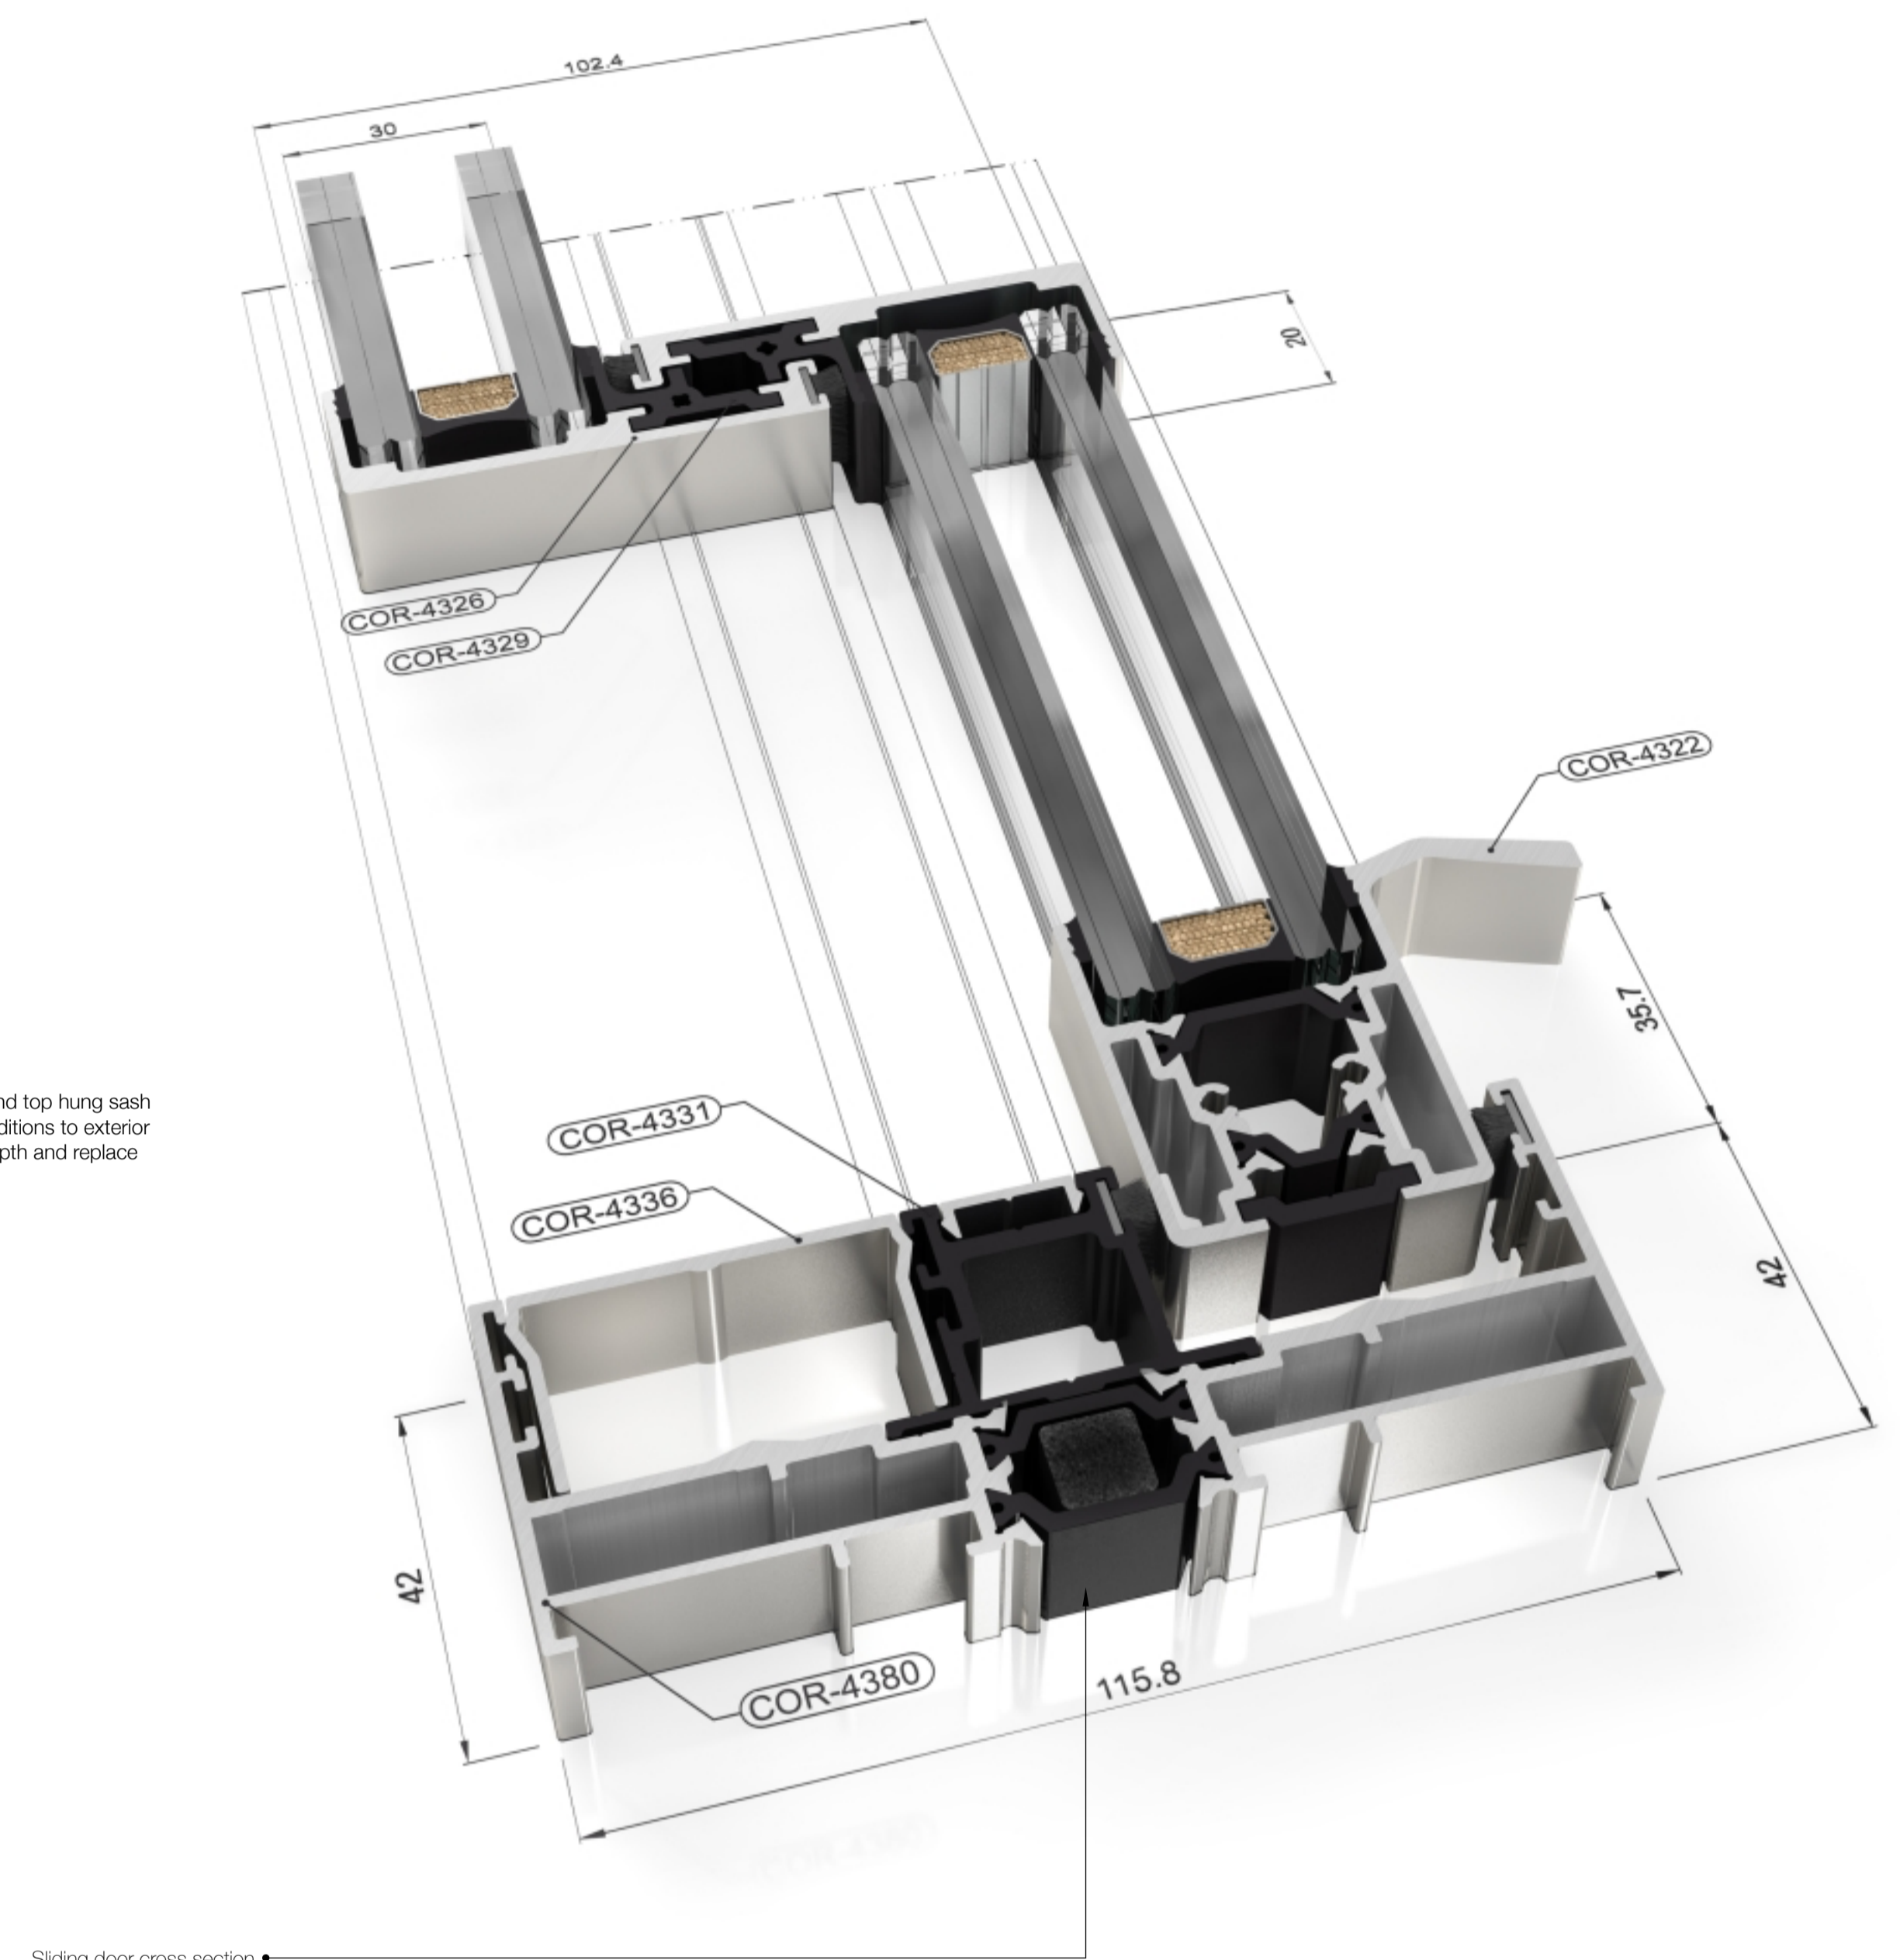

Proposed West Elevation

Sliding door cross section

Sliding door detail

C	Amended	29/10/2022
B	Retain existing softwood structural frame and top hung sash	
B	Issued for Planning & LBC	09/04/2022

Architecture  
 63 Loudoun Rd, London NW8 0DQ, UK  
 +44 20 73 72 24 24  
 barnabygunning.com

Barnaby Gunning  
 drawing: 280\_G\_161 revision: C  
 date: 29 October 2022  
 address: 90 South Hill Park  
 London  
 NW3 2SN  
 title: Proposed West Elevation  
 scale: 1:20@A1  
 number: CONSTRUCTION