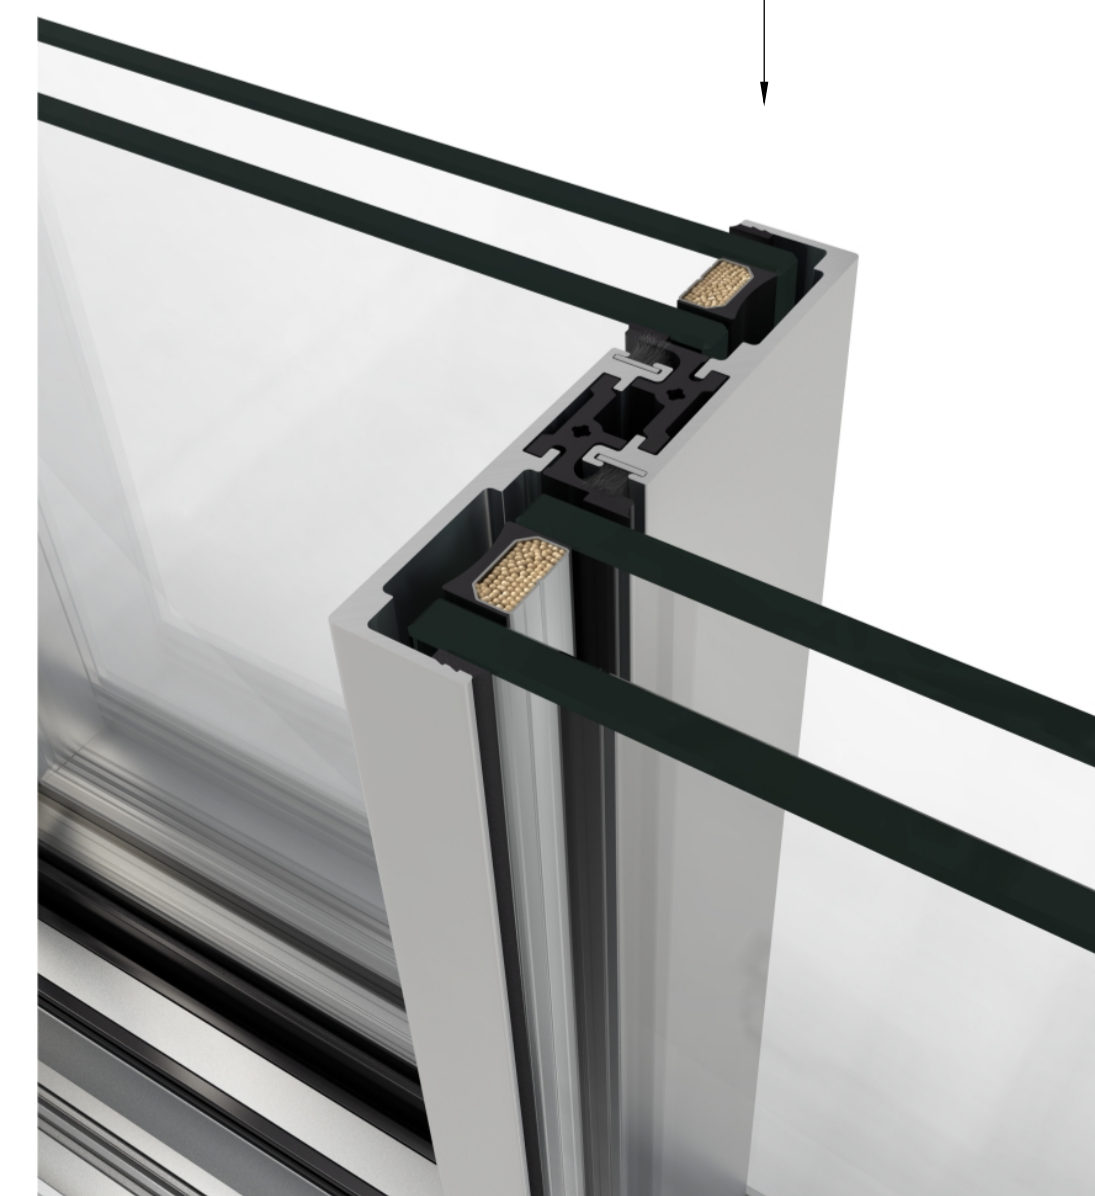

Proposed West Elevation

Sliding door cross section

Sliding door detail

C	Amended	29/10/2022
B	Retain existing softwood structural frame and top hung sash	
B	Issued for Planning & LBC	09/04/2022

Architecture  
 63 Loudoun Rd, London NW8 0DQ, UK  
 +44 20 73 72 24 24  
 barnabygunning.com

Barnaby Gunning  
 drawing: 280\_G\_161 revision: C  
 date: 29 October 2022  
 address: 90 South Hill Park  
 London  
 NW3 2SN  
 title: Proposed West Elevation  
 scale: 1:20@A1  
 number: CONSTRUCTION