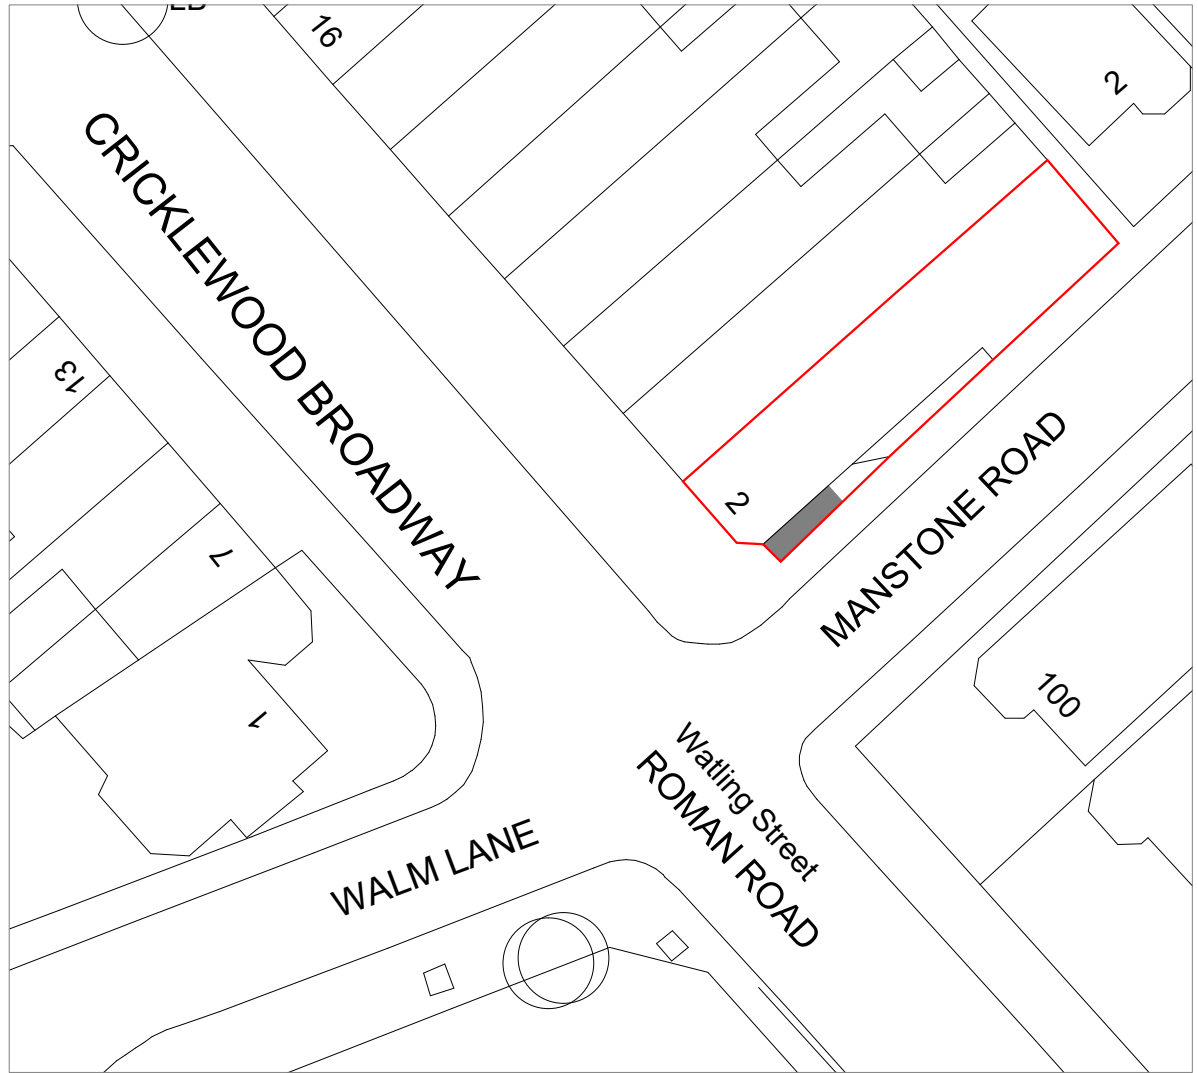

Location Plan
Scale:1:1250

Block Plan
Scale:1:500

| | | | |
|--|---|---------------------------------|--|
| | Project: | Title: | Scale: 1:500/1250 @ A3 |
| | 2 Cricklewood Broadway London NW2 3HD | Location Plan Block Plan | Date: 14/10/2022 Drawing No.: 3280 - 03/FP |
| Revision | | | |
| A | | | |
| 14/10/22 | | | |
| 239 Western Road, Southall, Middx, UB2 5HS Tel: 020 8571 1369 info@multicreation.co.uk | | | |