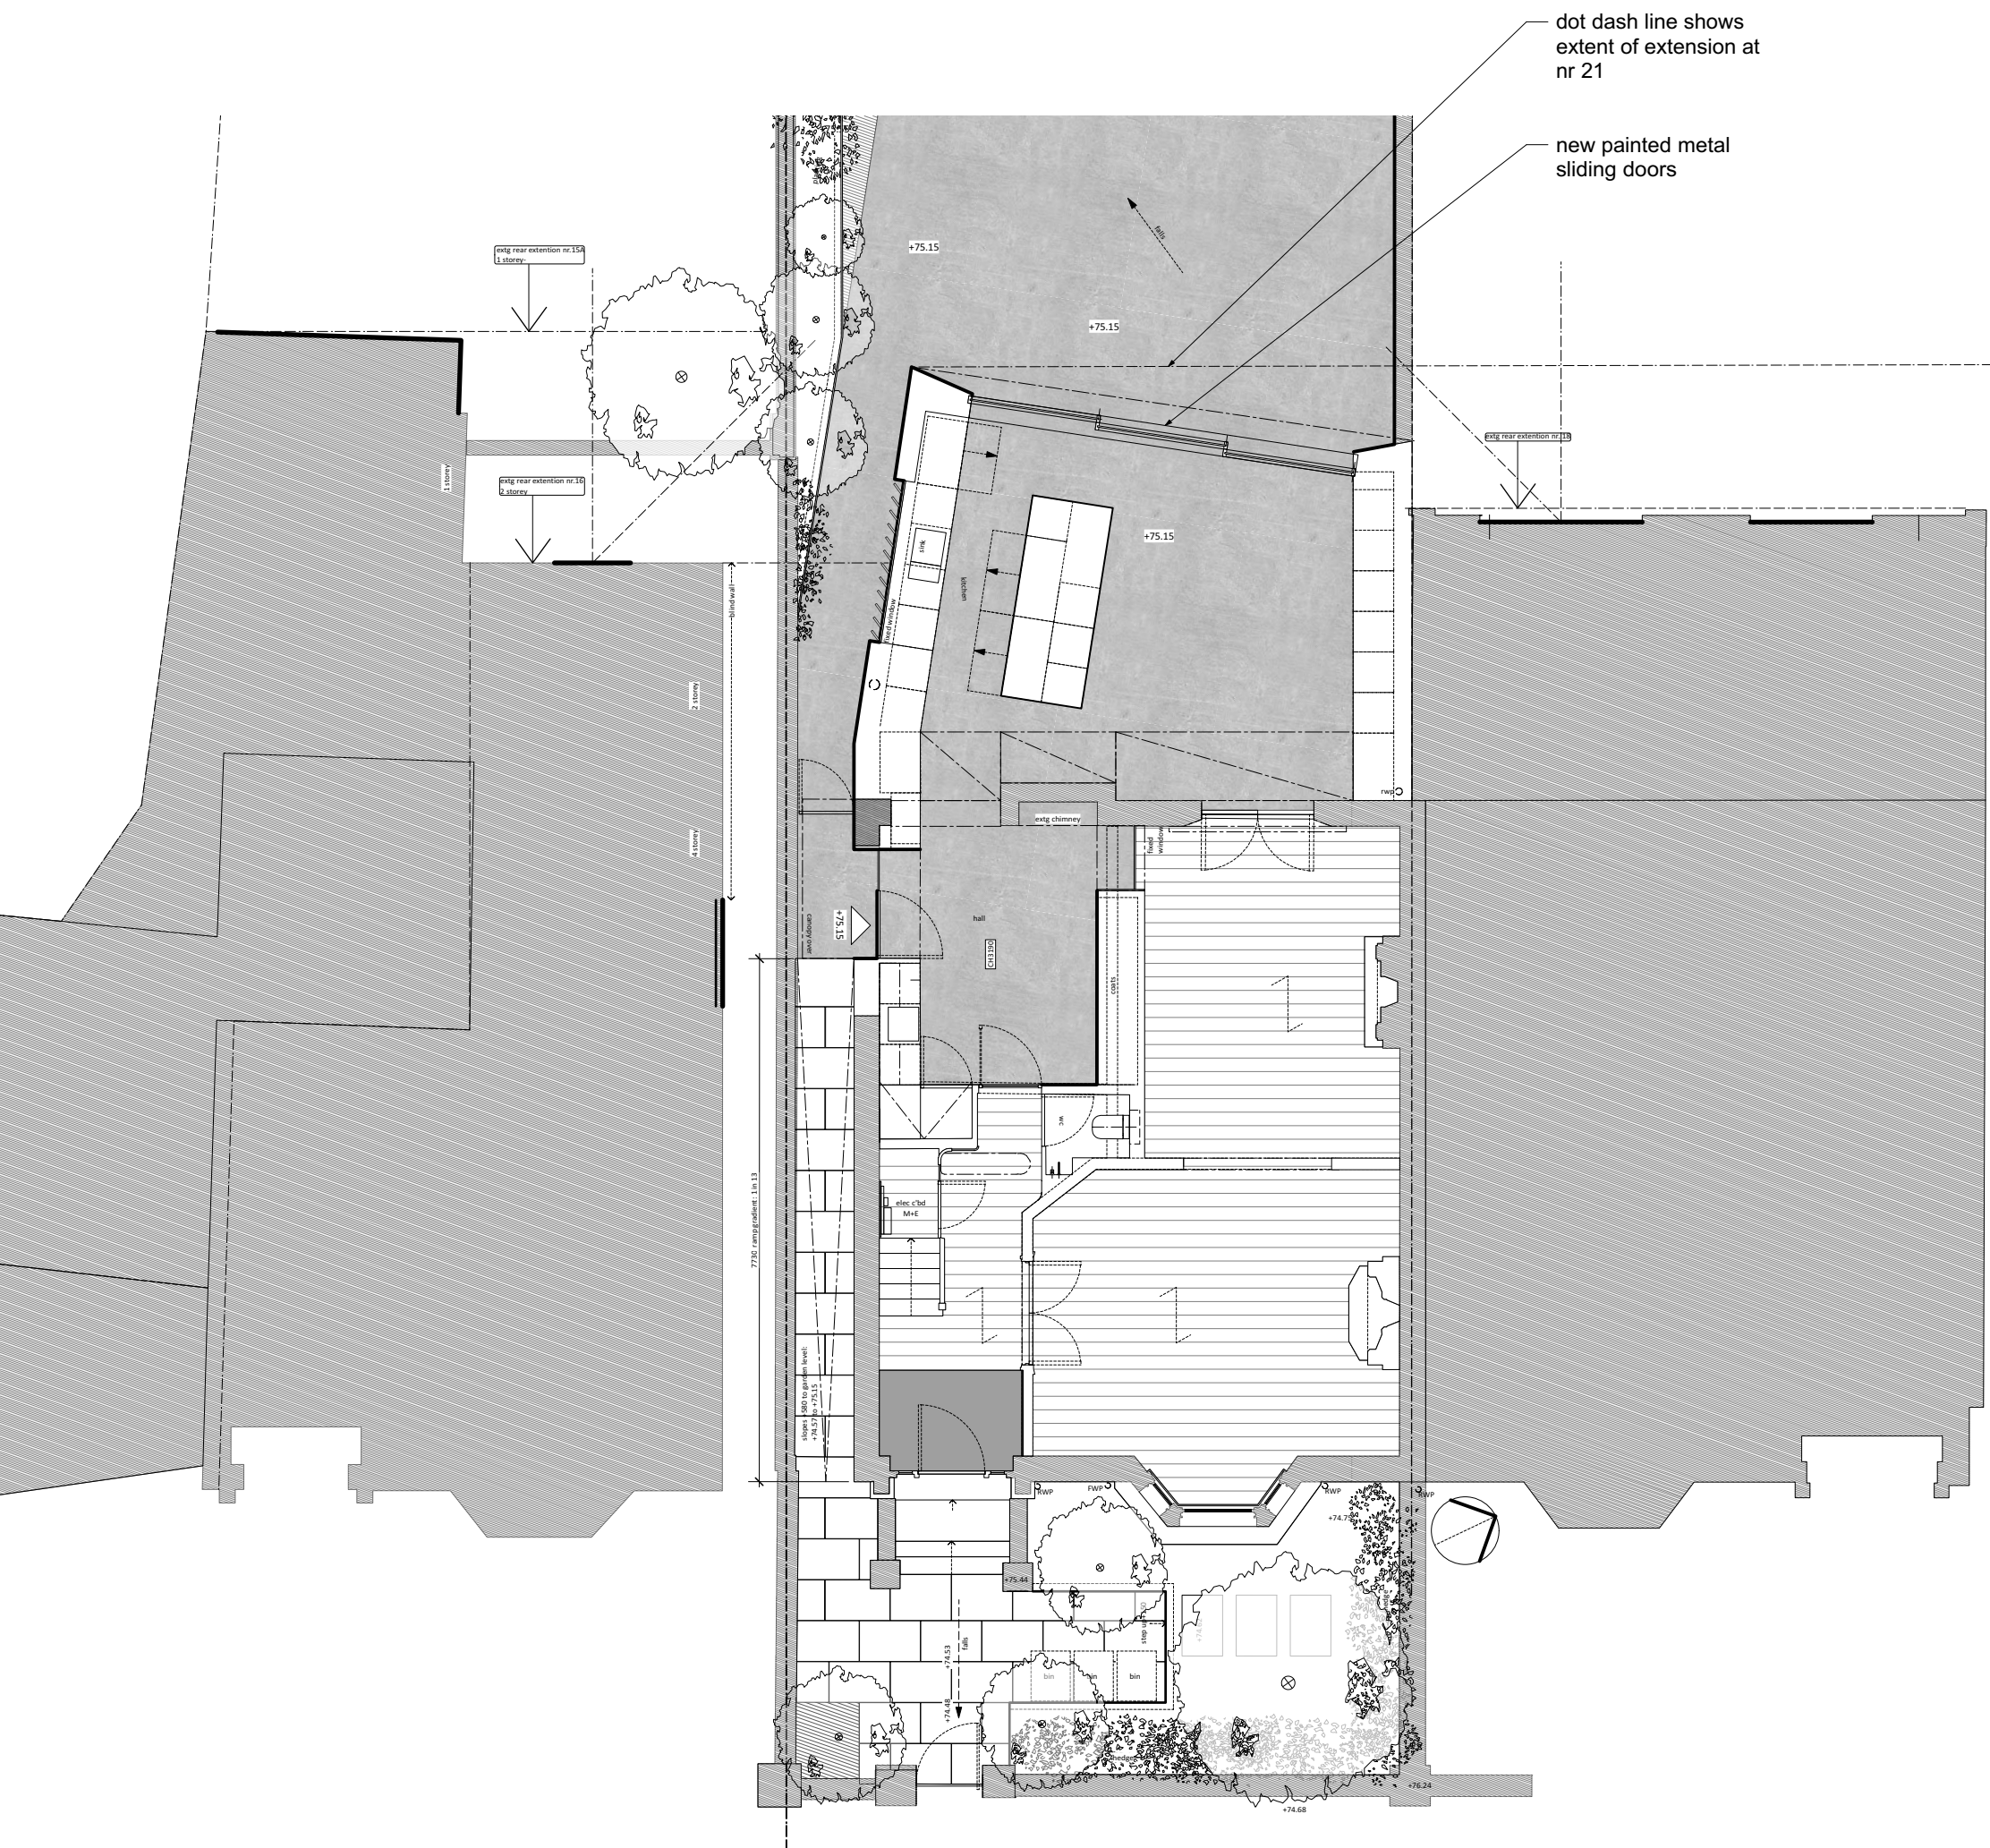

Walkerbushe
Architects

dot dash line shows
extent of extension at
nr 21

new painted metal
sliding doors