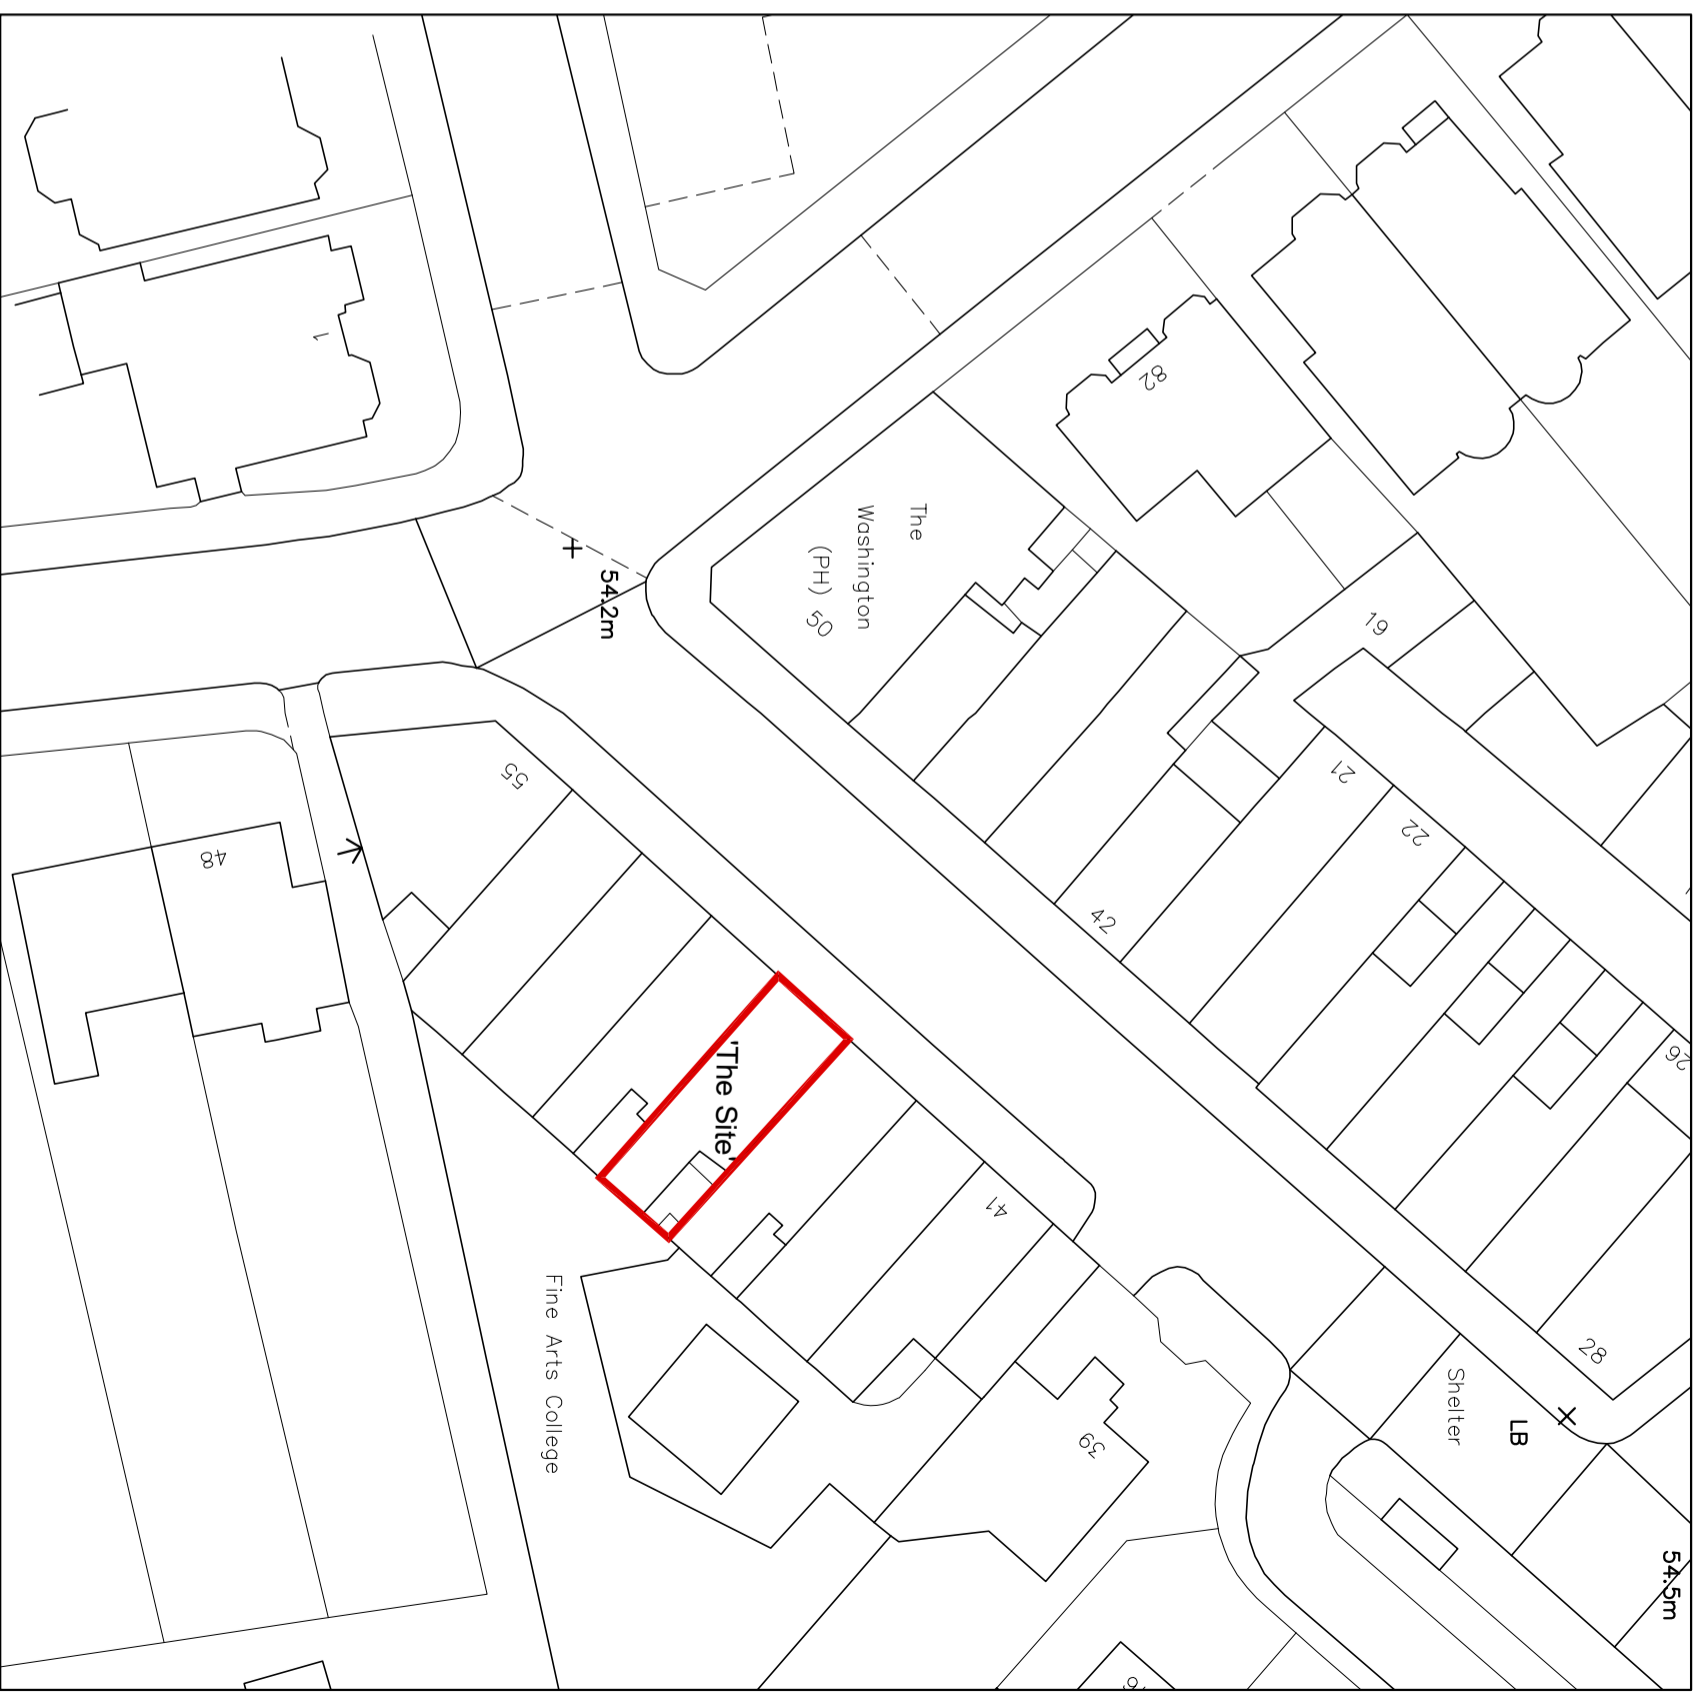

LOCATION PLAN

SCALE 1:1250

SITE/BLOEK PLAN

SCALE 1:500

TITLE
SITE/BLOEK & LOCATION PLAN
 PROJECT
47 ENGLANDS LANE
LONDON
NW3 4YD

CLIENT
MR LANDAU

DWG NO.
995/PL/01

DESIGN QUARTER (UK) LTD
 ARCHITECTURAL DESIGN CONSULTANTS