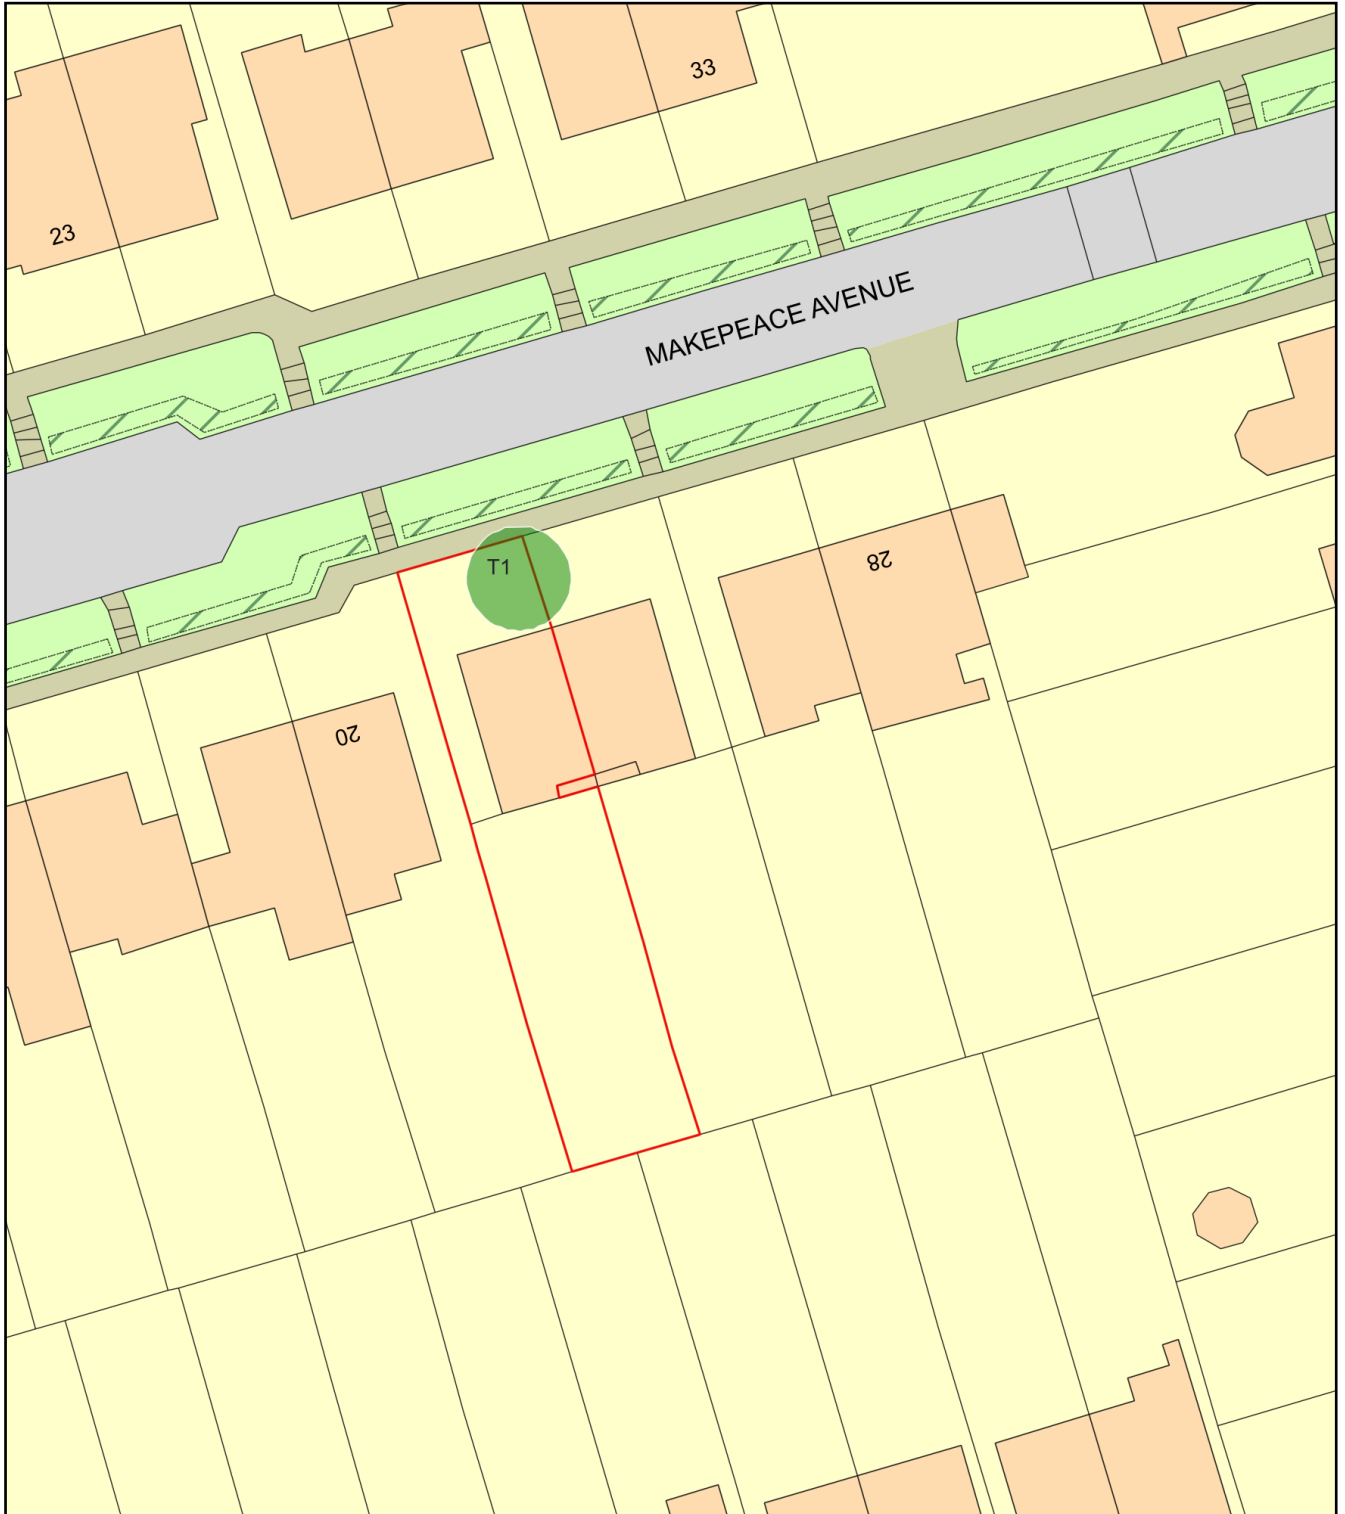

22 MAKEPEACE AVENUE N6 6EJ

Plan Produced for: L.B.CAMDEN

Date Produced: 28 Oct 2022

Plan Reference Number: TQRQM22301113137366

Scale: 1:500 @ A4