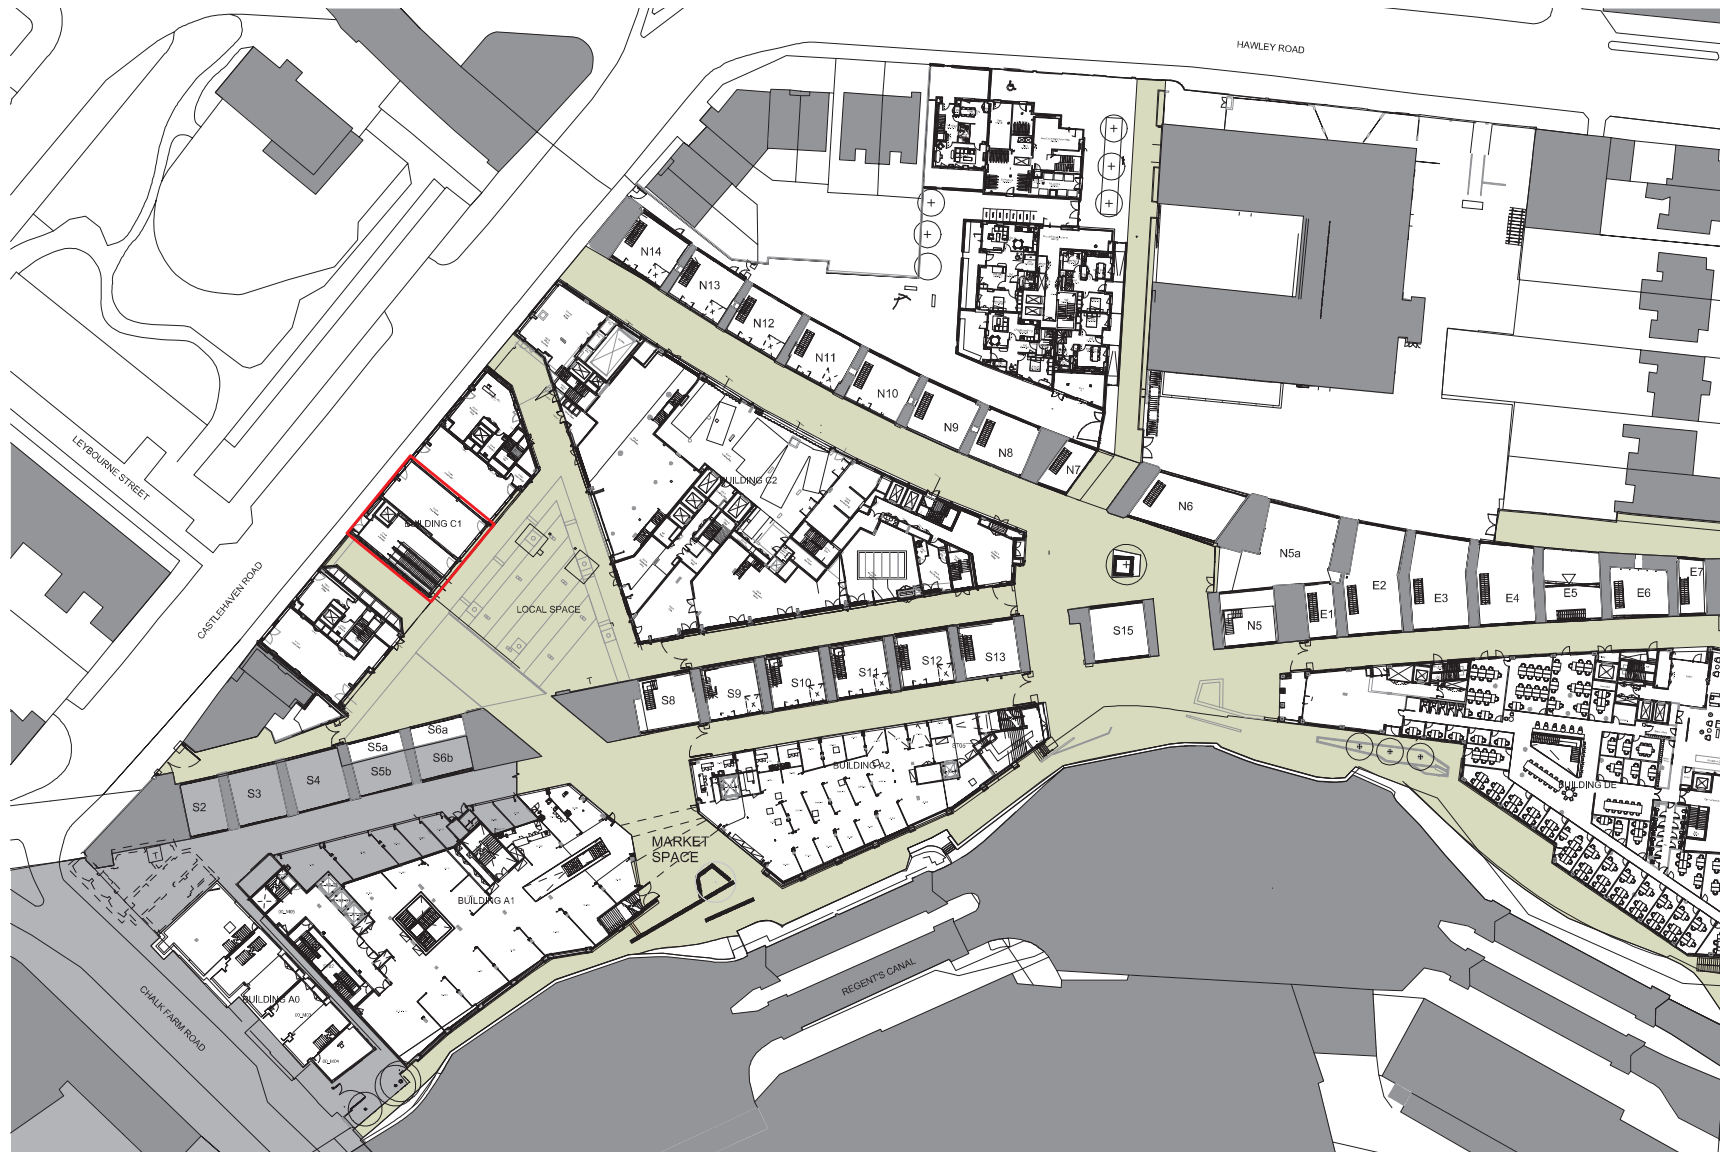

# BABYLON SITE PLAN 1

N

BABYLON PARK

SCALE 1:1250