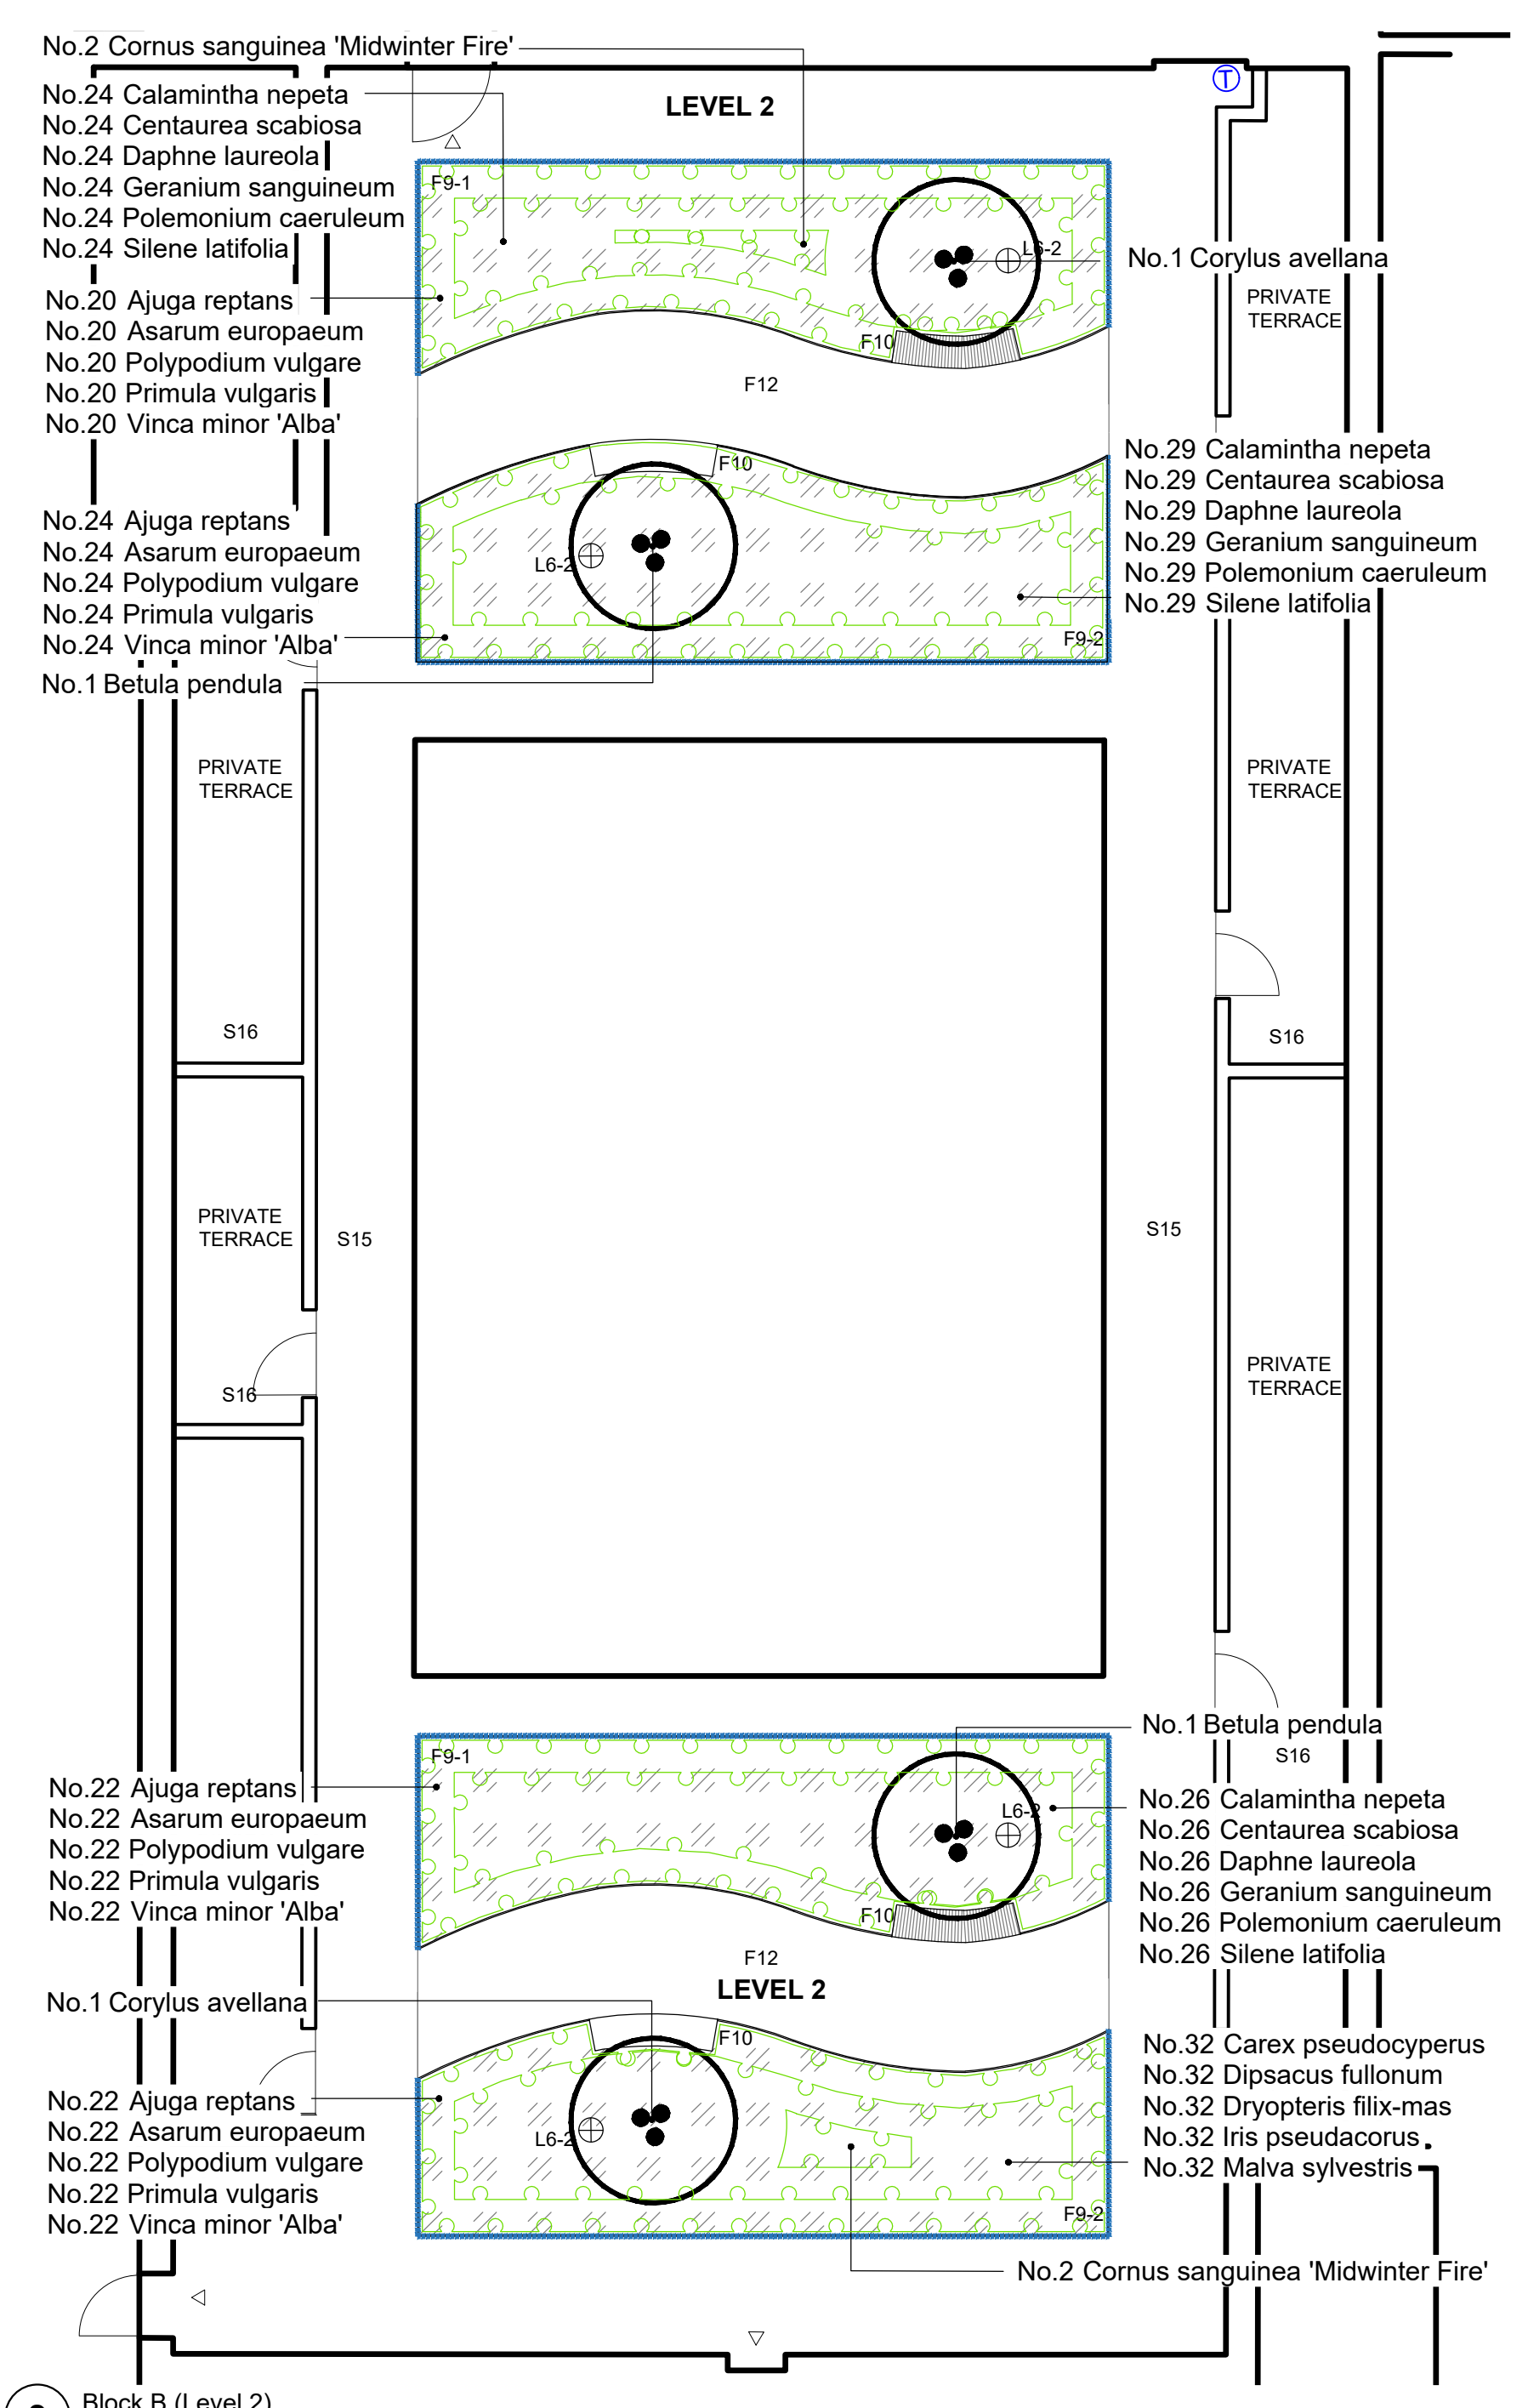

1 Block A (Level 2)  
Scale: 1:100

2 Block B (Level 2)  
Scale: 1:100

3 Block B (Level 6)  
Scale: 1:100

- SOFT LANDSCAPE**
- PROPOSED STANDARD TREE
  - PROPOSED MULTI-STEM TREE
  - ORNAMENTAL PLANTING
  - GROW YOUR OWN AREA  
Reduced design planting at day one to encourage residents to use beds
  - GREEN ROOF  
Extensive green roof, wildflower blanket.  
Landscape spec.: Q37
  - BROWN ROOF  
Extensive brown roof, aggregates with plug planting.  
Landscape spec.: Q37

NOTE:  
For full planting schedule, refer to drawing CGY00-PLA-ZZZ-RF-SH-LS-00204.

200 Navigation maps, Block A and B  
Scale: 1:500