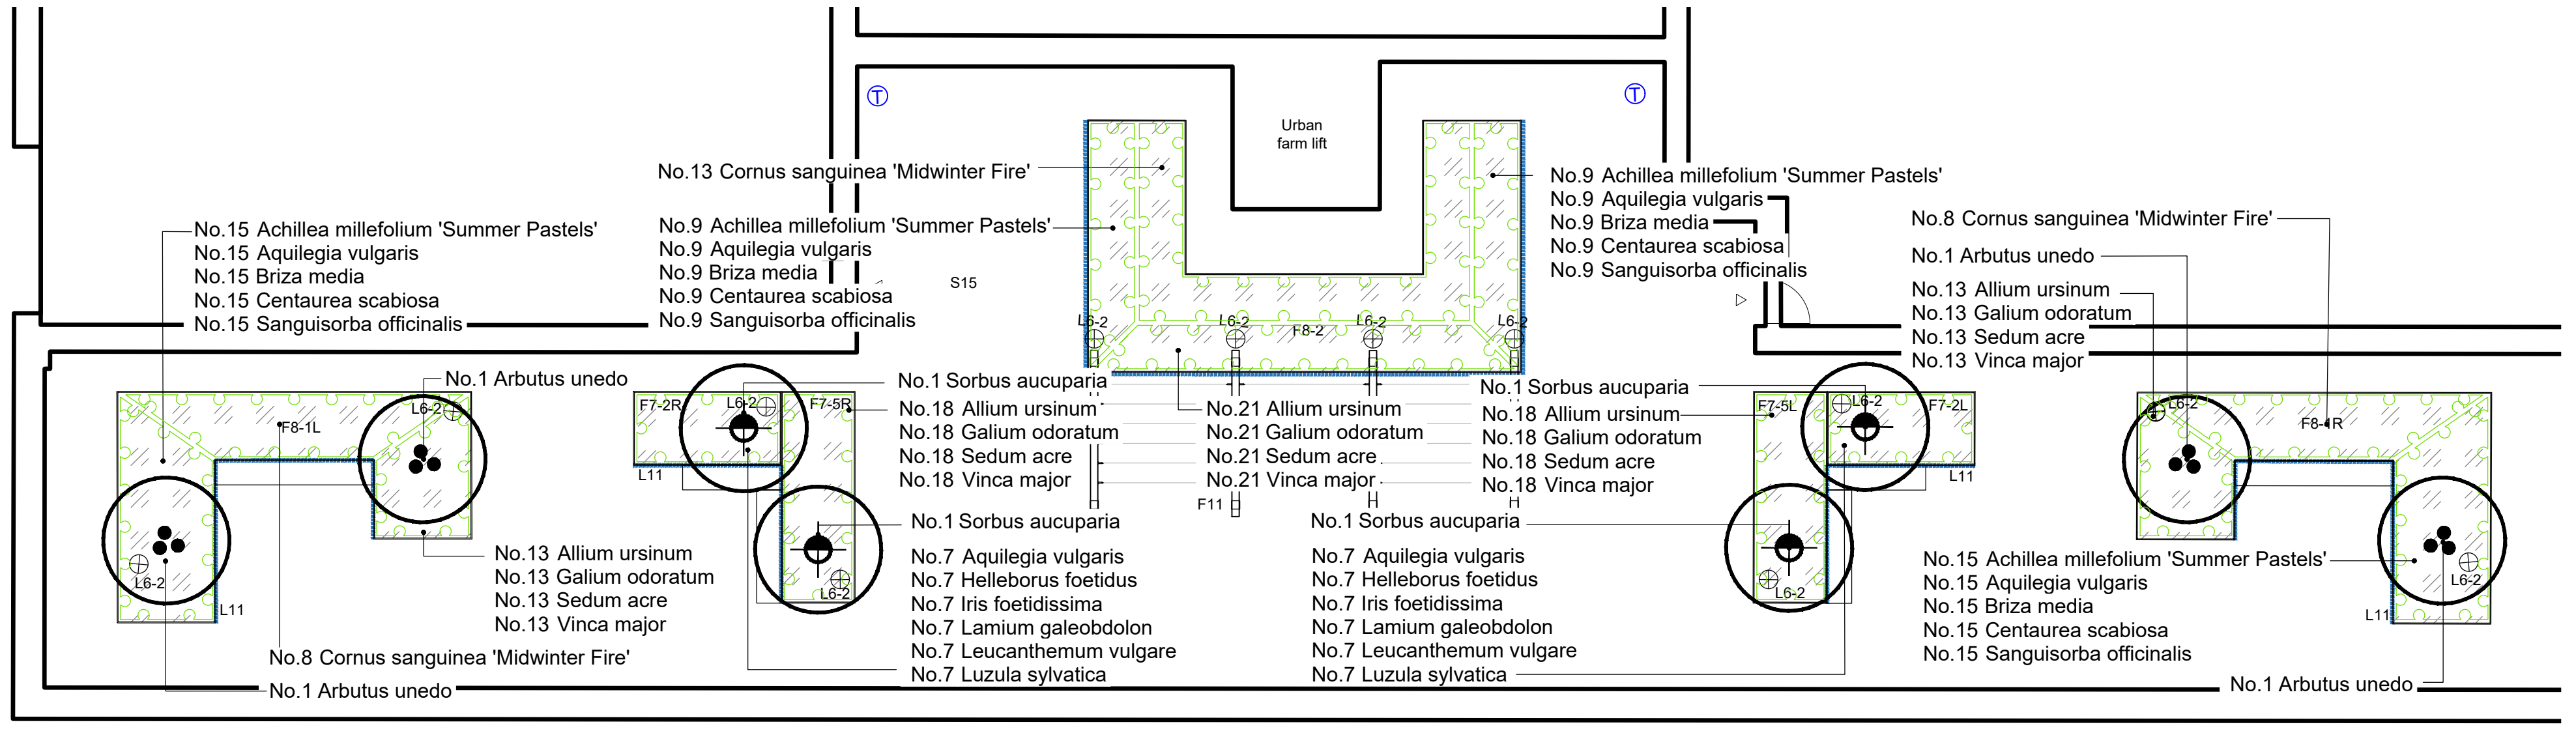

1 Block A (Level 2)  
Scale: 1:100

2 Block B (Level 2)  
Scale: 1:100

3 Block B (Level 6)  
Scale: 1:100

- SOFT LANDSCAPE**
- PROPOSED STANDARD TREE
  - PROPOSED MULTI-STEM TREE
  - ORNAMENTAL PLANTING
  - GROW YOUR OWN AREA  
Reduced design planting at day one to encourage residents to use beds
  - GREEN ROOF  
Extensive green roof, wildflower blanket.  
Landscape spec.: Q37
  - BROWN ROOF  
Extensive brown roof, aggregates with plug planting.  
Landscape spec.: Q37

NOTE:  
For full planting schedule, refer to drawing CGY00-PLA-ZZZ-RF-SH-LS-00204.

200 Navigation maps, Block A and B  
Scale: 1:500