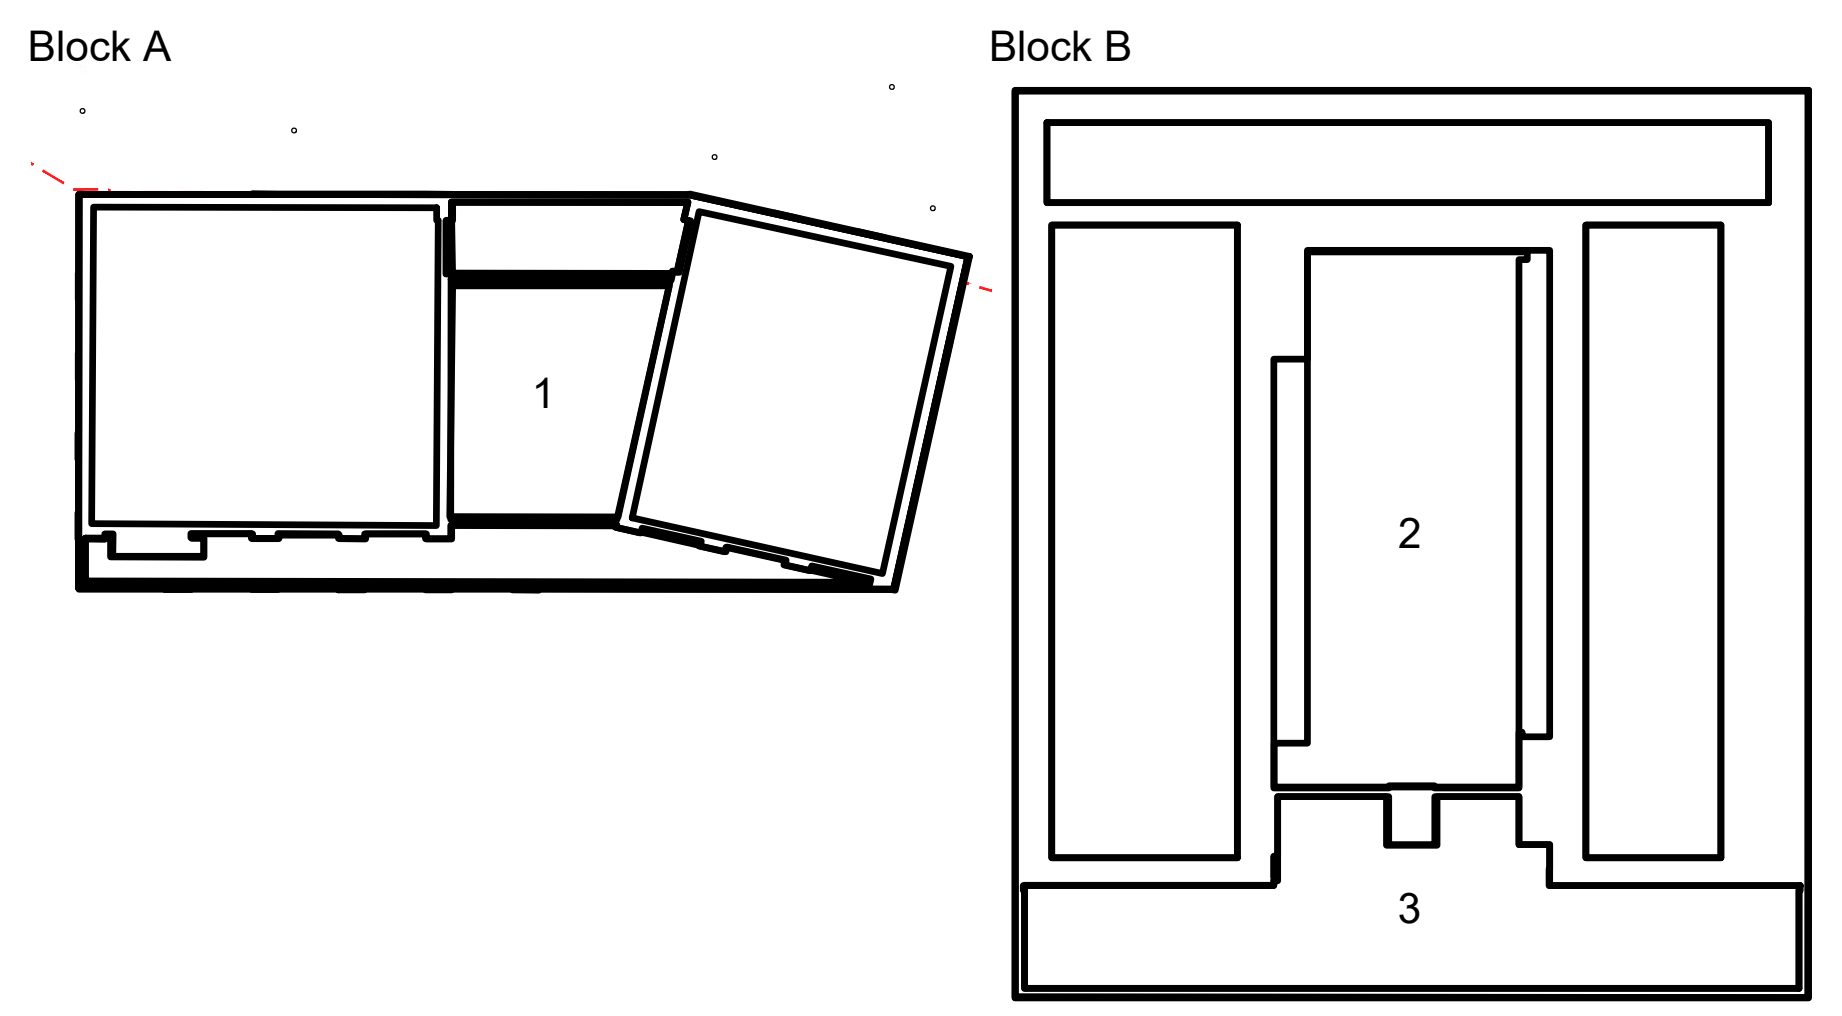

1 Block A (Level 2)  
Scale: 1:100

2 Block B (Level 2)  
Scale: 1:100

3 Block B (Level 6)  
Scale: 1:100

- SOFT LANDSCAPE**
- PROPOSED STANDARD TREE
  - PROPOSED MULTI-STEM TREE
  - ORNAMENTAL PLANTING
  - GROW YOUR OWN AREA  
Reduced design planting at day one to encourage residents to use beds
  - GREEN ROOF  
Extensive green roof, wildflower blanket.  
Landscape spec.: Q37
  - BROWN ROOF  
Extensive brown roof, aggregates with plug planting.  
Landscape spec.: Q37

NOTE:  
For full planting schedule, refer to drawing CGY00-PLA-ZZZ-RF-SH-LS-00204.

200 Navigation maps, Block A and B  
Scale: 1:500