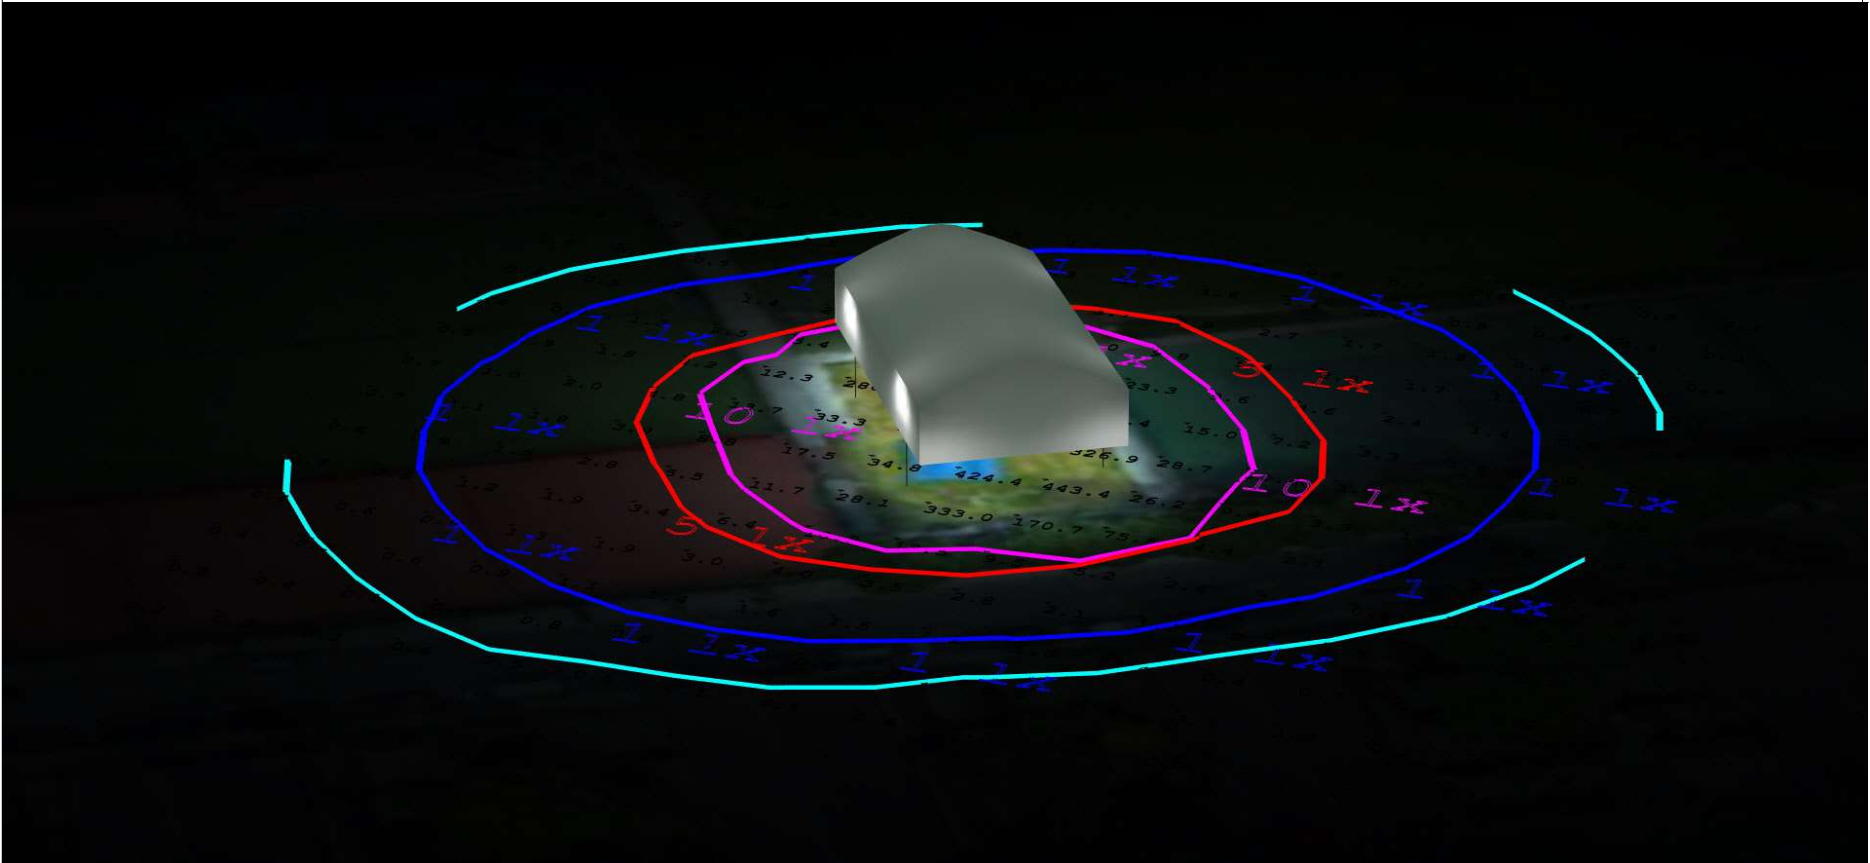

Render View

Revisions

Drawn By: A.H
Checked By: M.R
Date: 14/09/2022
Scale: NTS

South Hampstead Padel