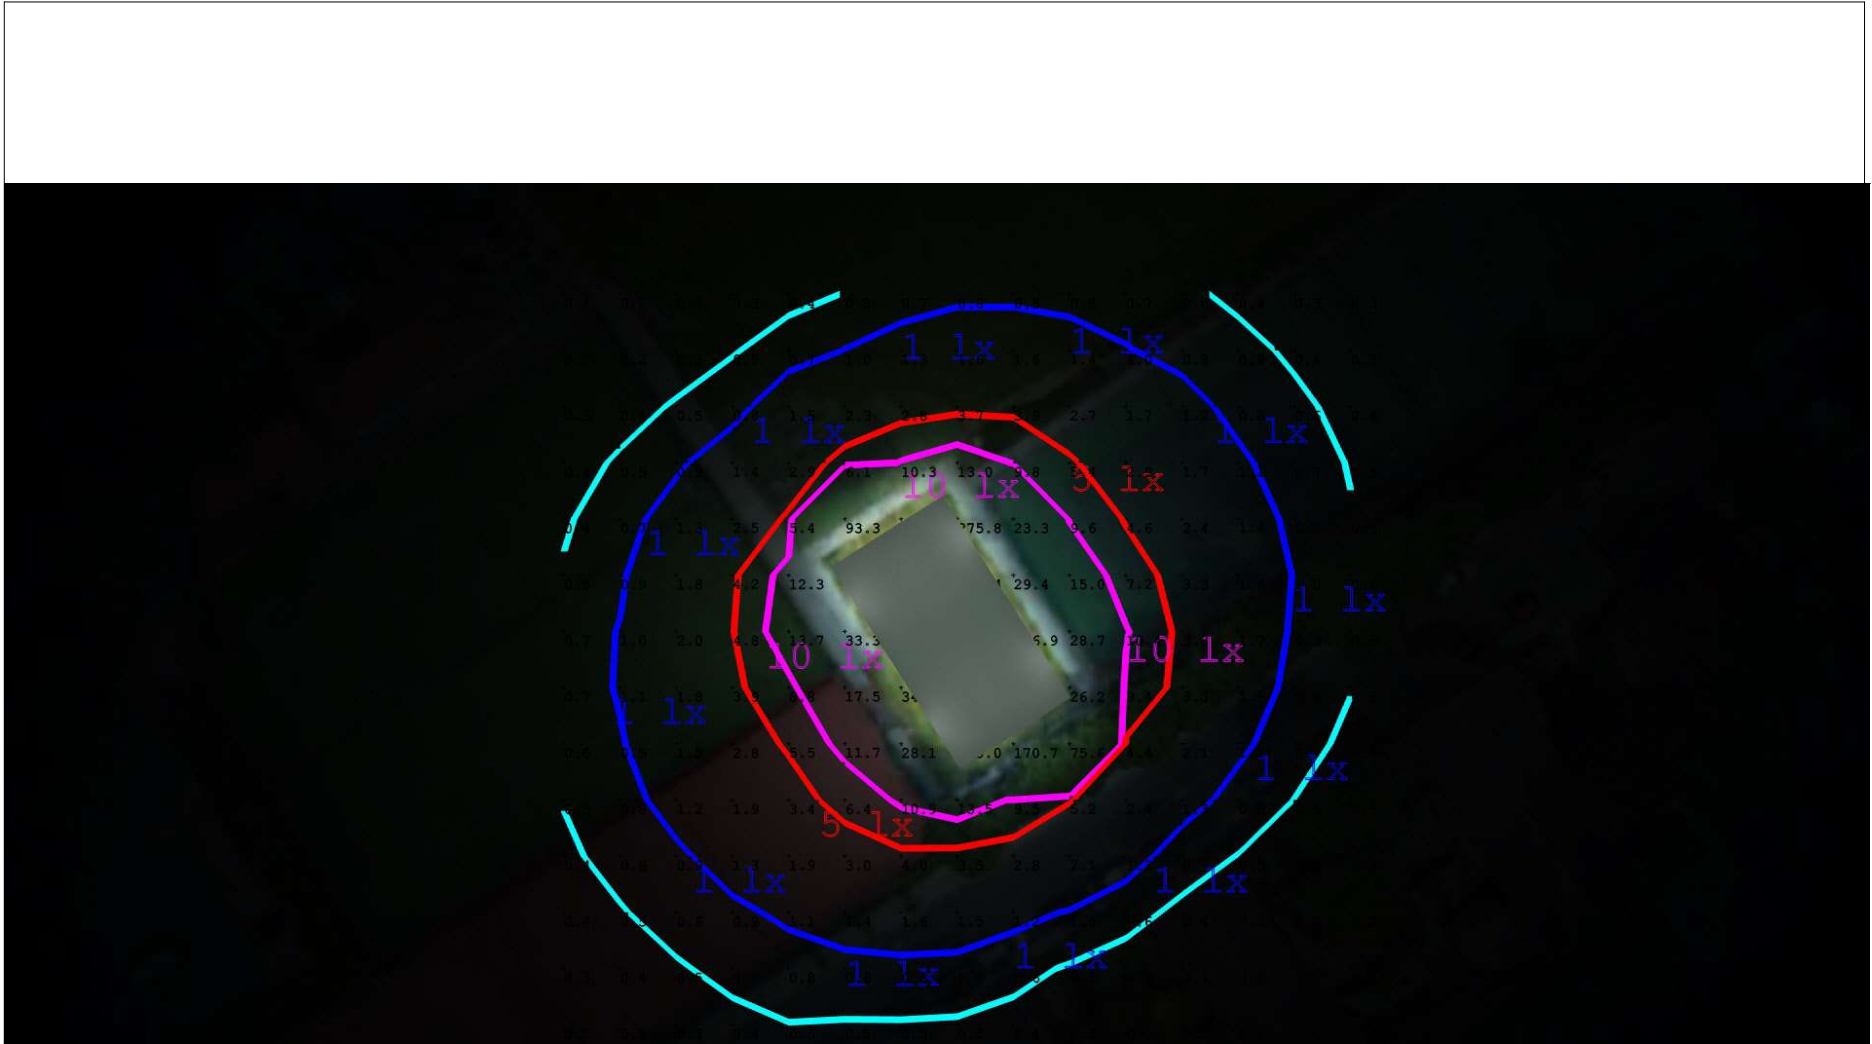

Plan View Render

Revisions		

Drawn By: A.H
Checked By: M.R
Date: 14/09/2022
Scale: NTS

South Hampstead Padel