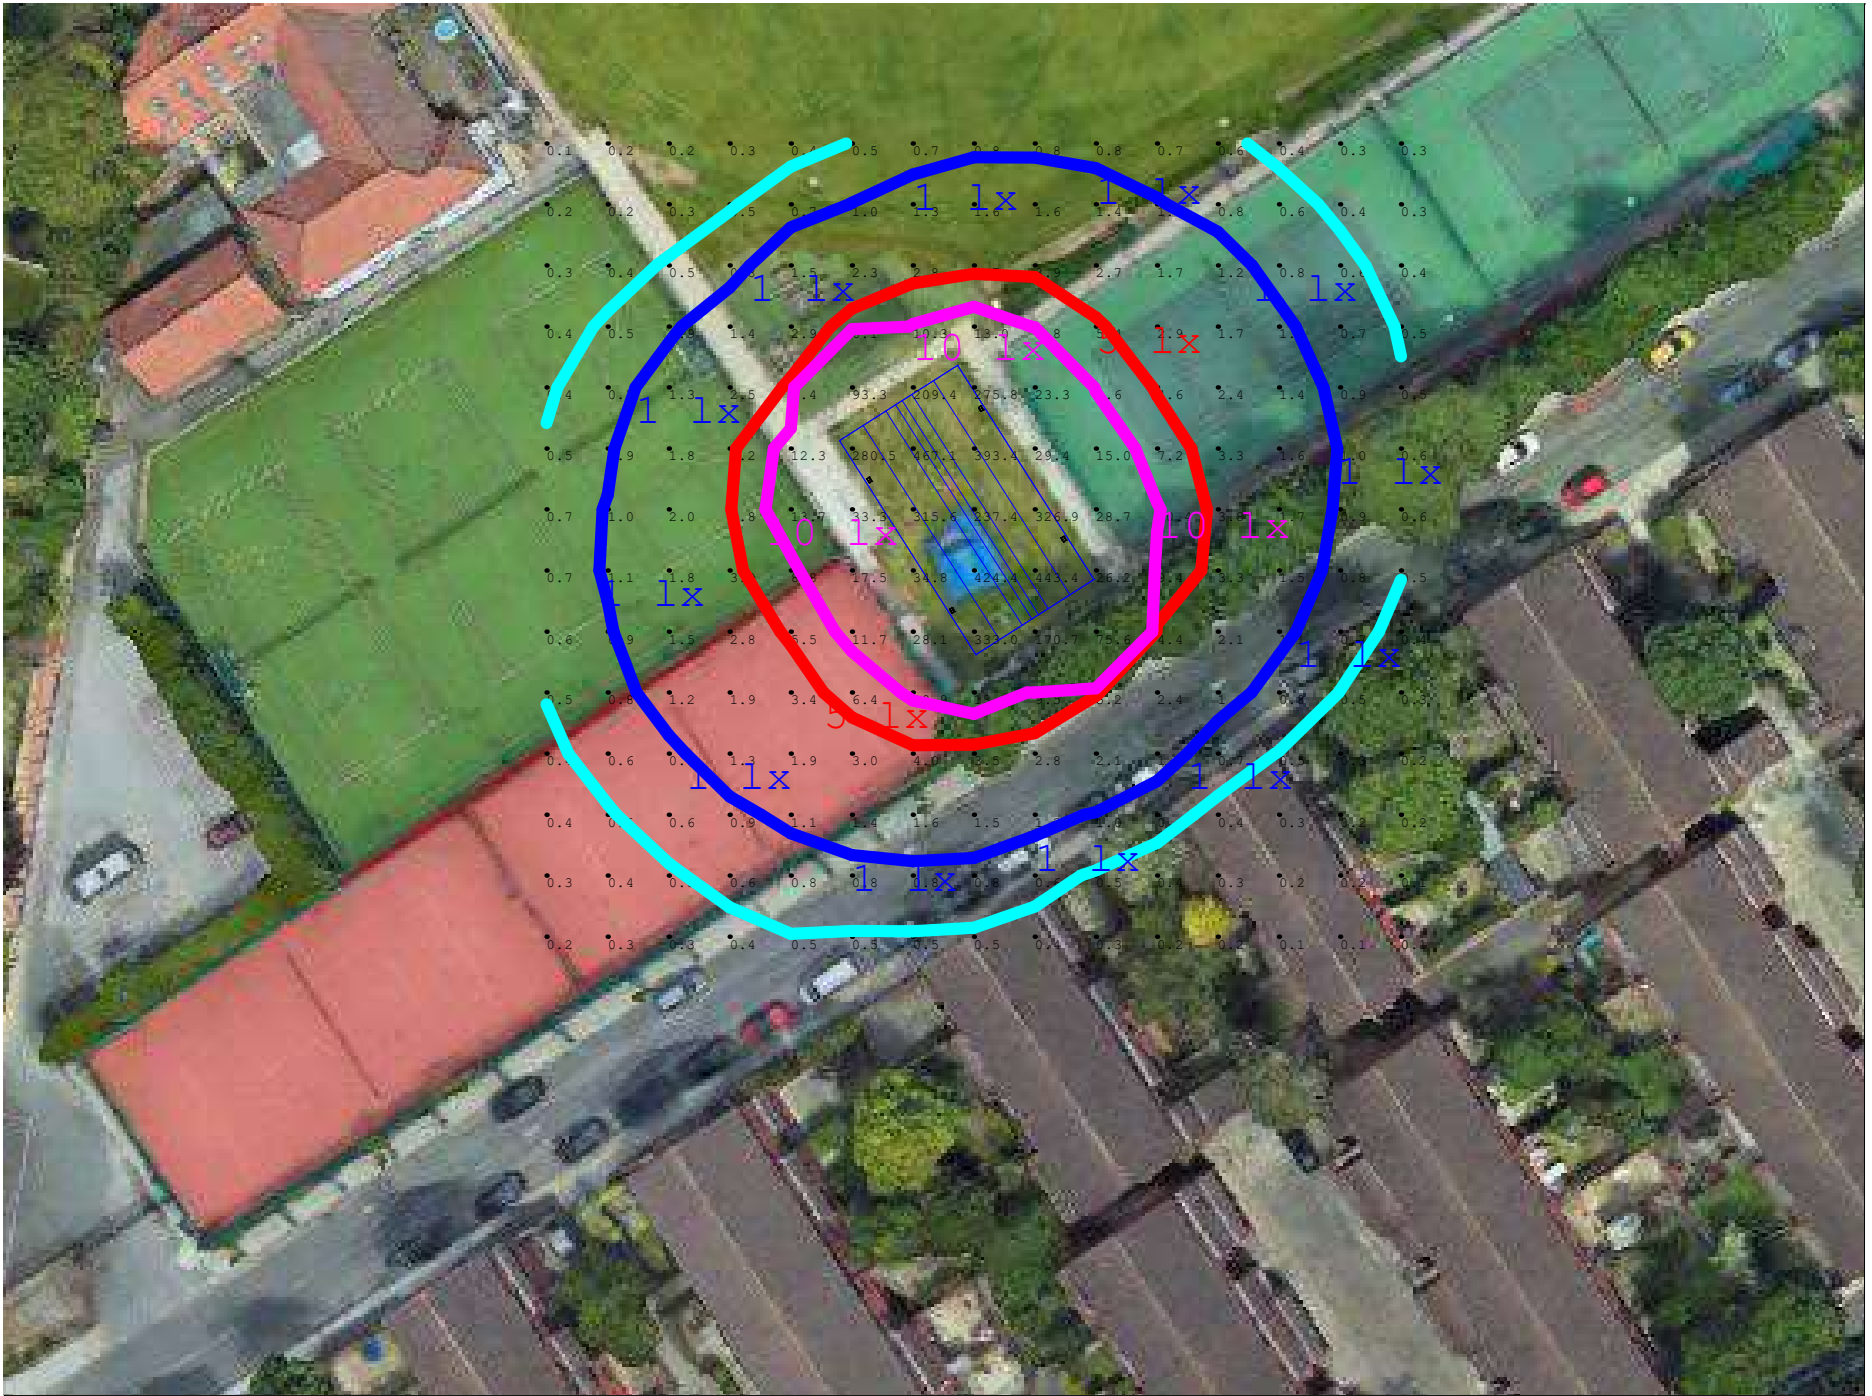

Revisions

Drawn By: A.H
Checked By: M.R
Date: 14/09/2022
Scale: NTS

South Hampstead Padel