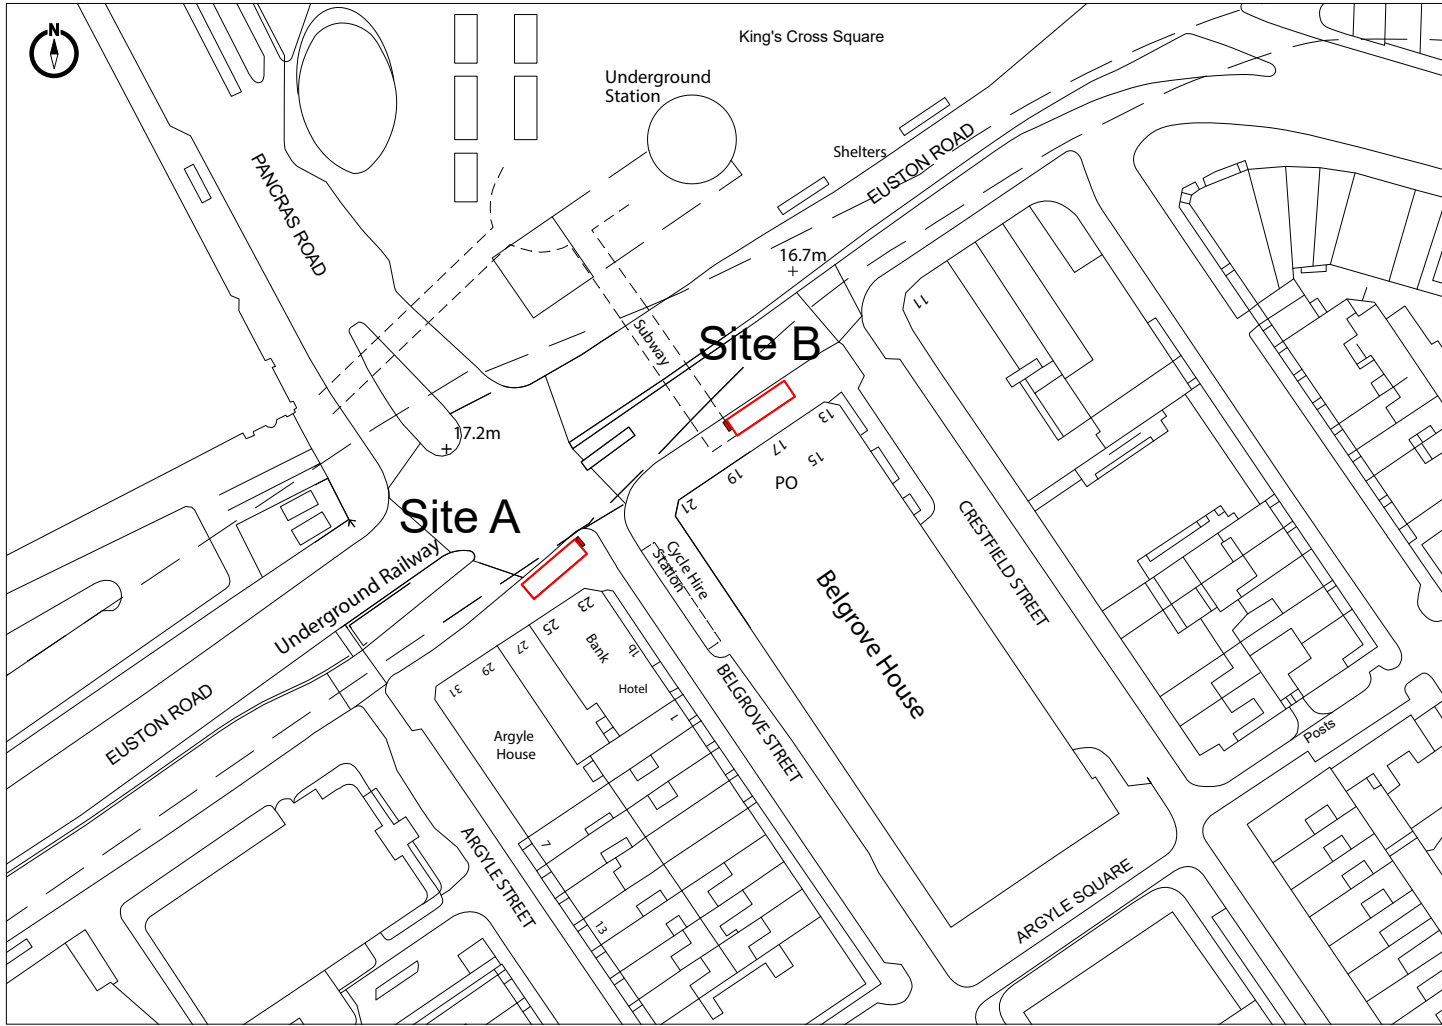

LOCATION PLAN

- 2 x glass fronted LCD digital panels (1.8m wide by 2.7m high)
- Site Boundary