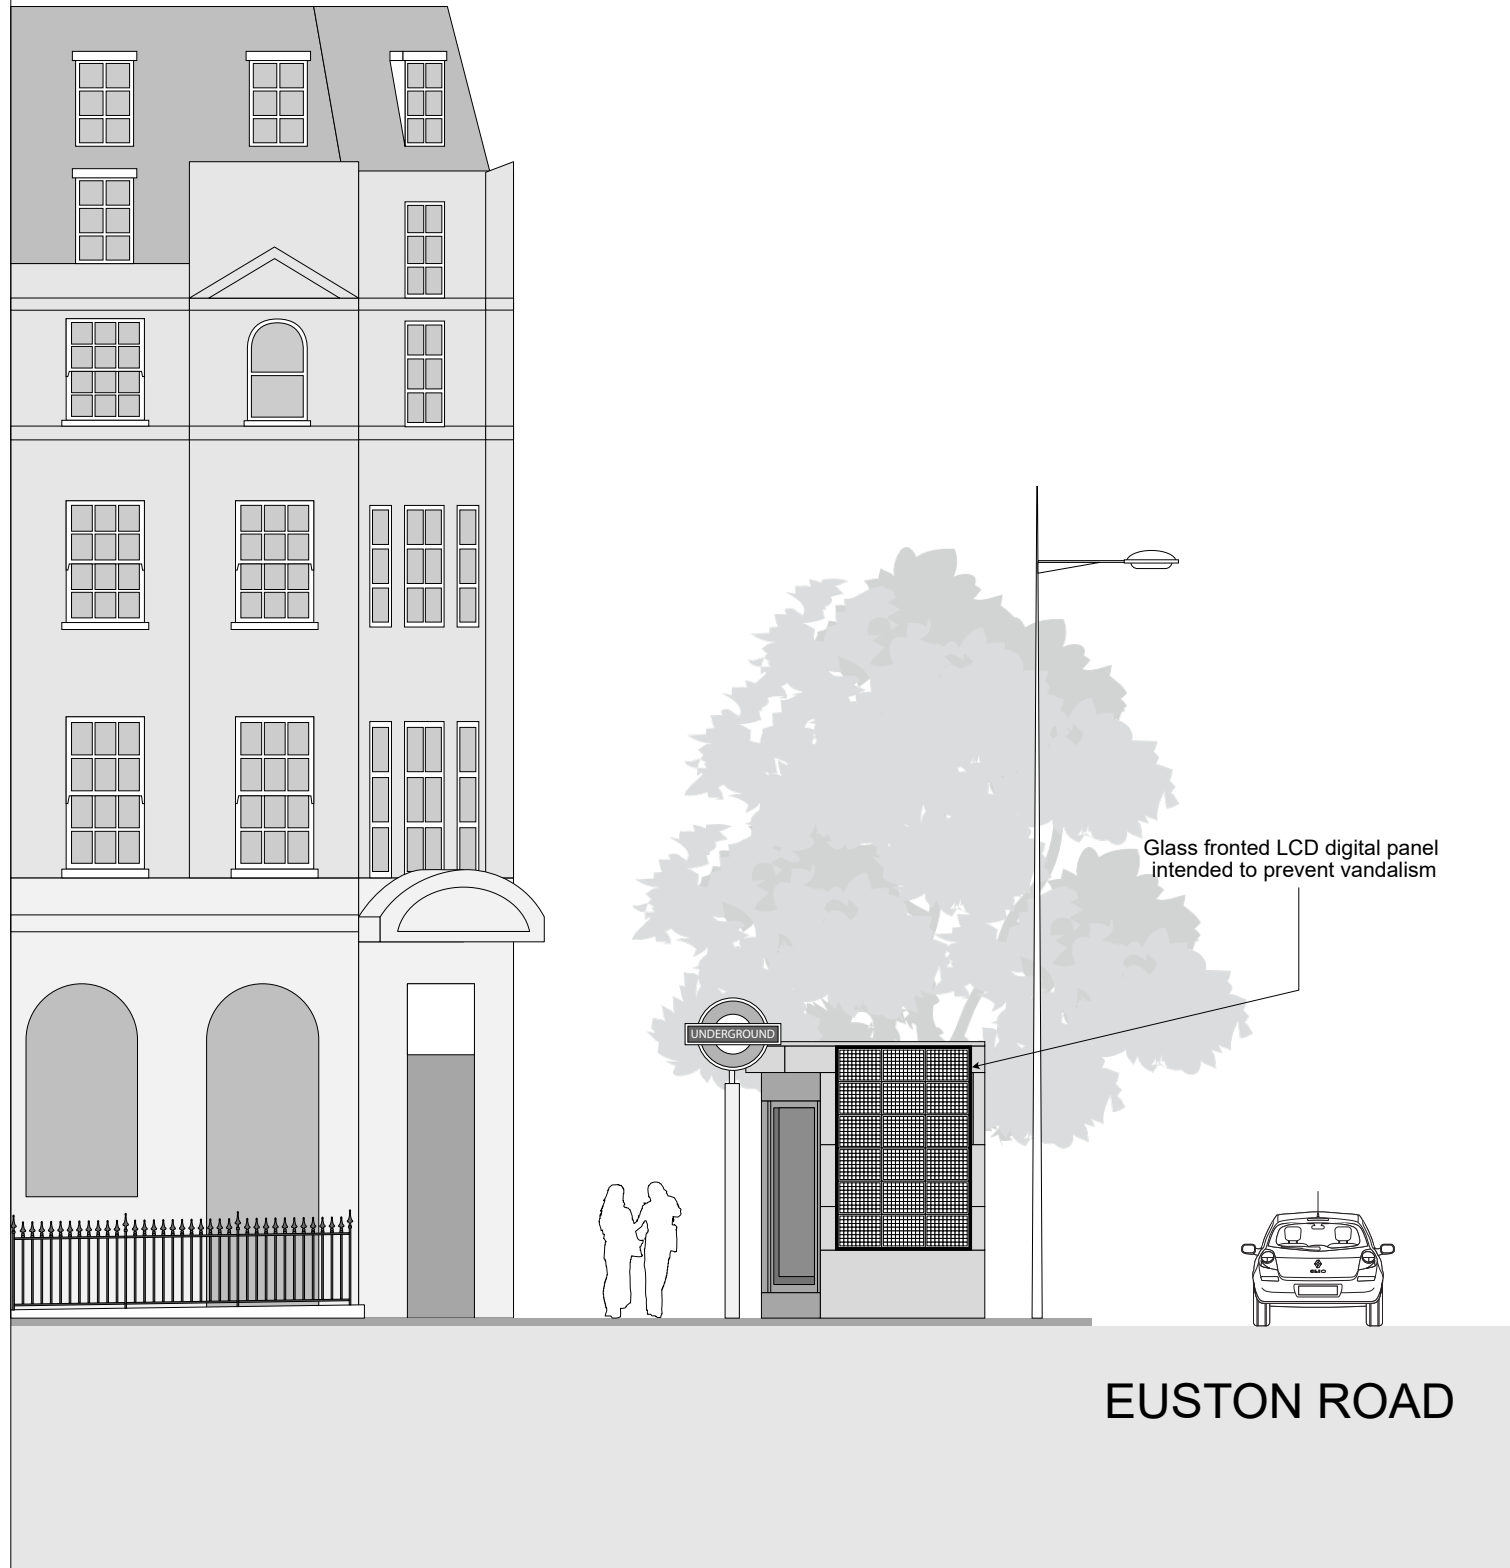

# PROPOSED ELEVATIONS SITE A

## NORTHEAST ELEVATION

## NORTHWEST ELEVATION

Site:  
Underground Entrance outside 17-23 Euston Road London NW1 2RY

Drawing:  
Proposed Elevations Site A

Date:  
16/02/2022

Dwg. No.  
PY4215/005

Rev.:

Scale: 1:100@A3