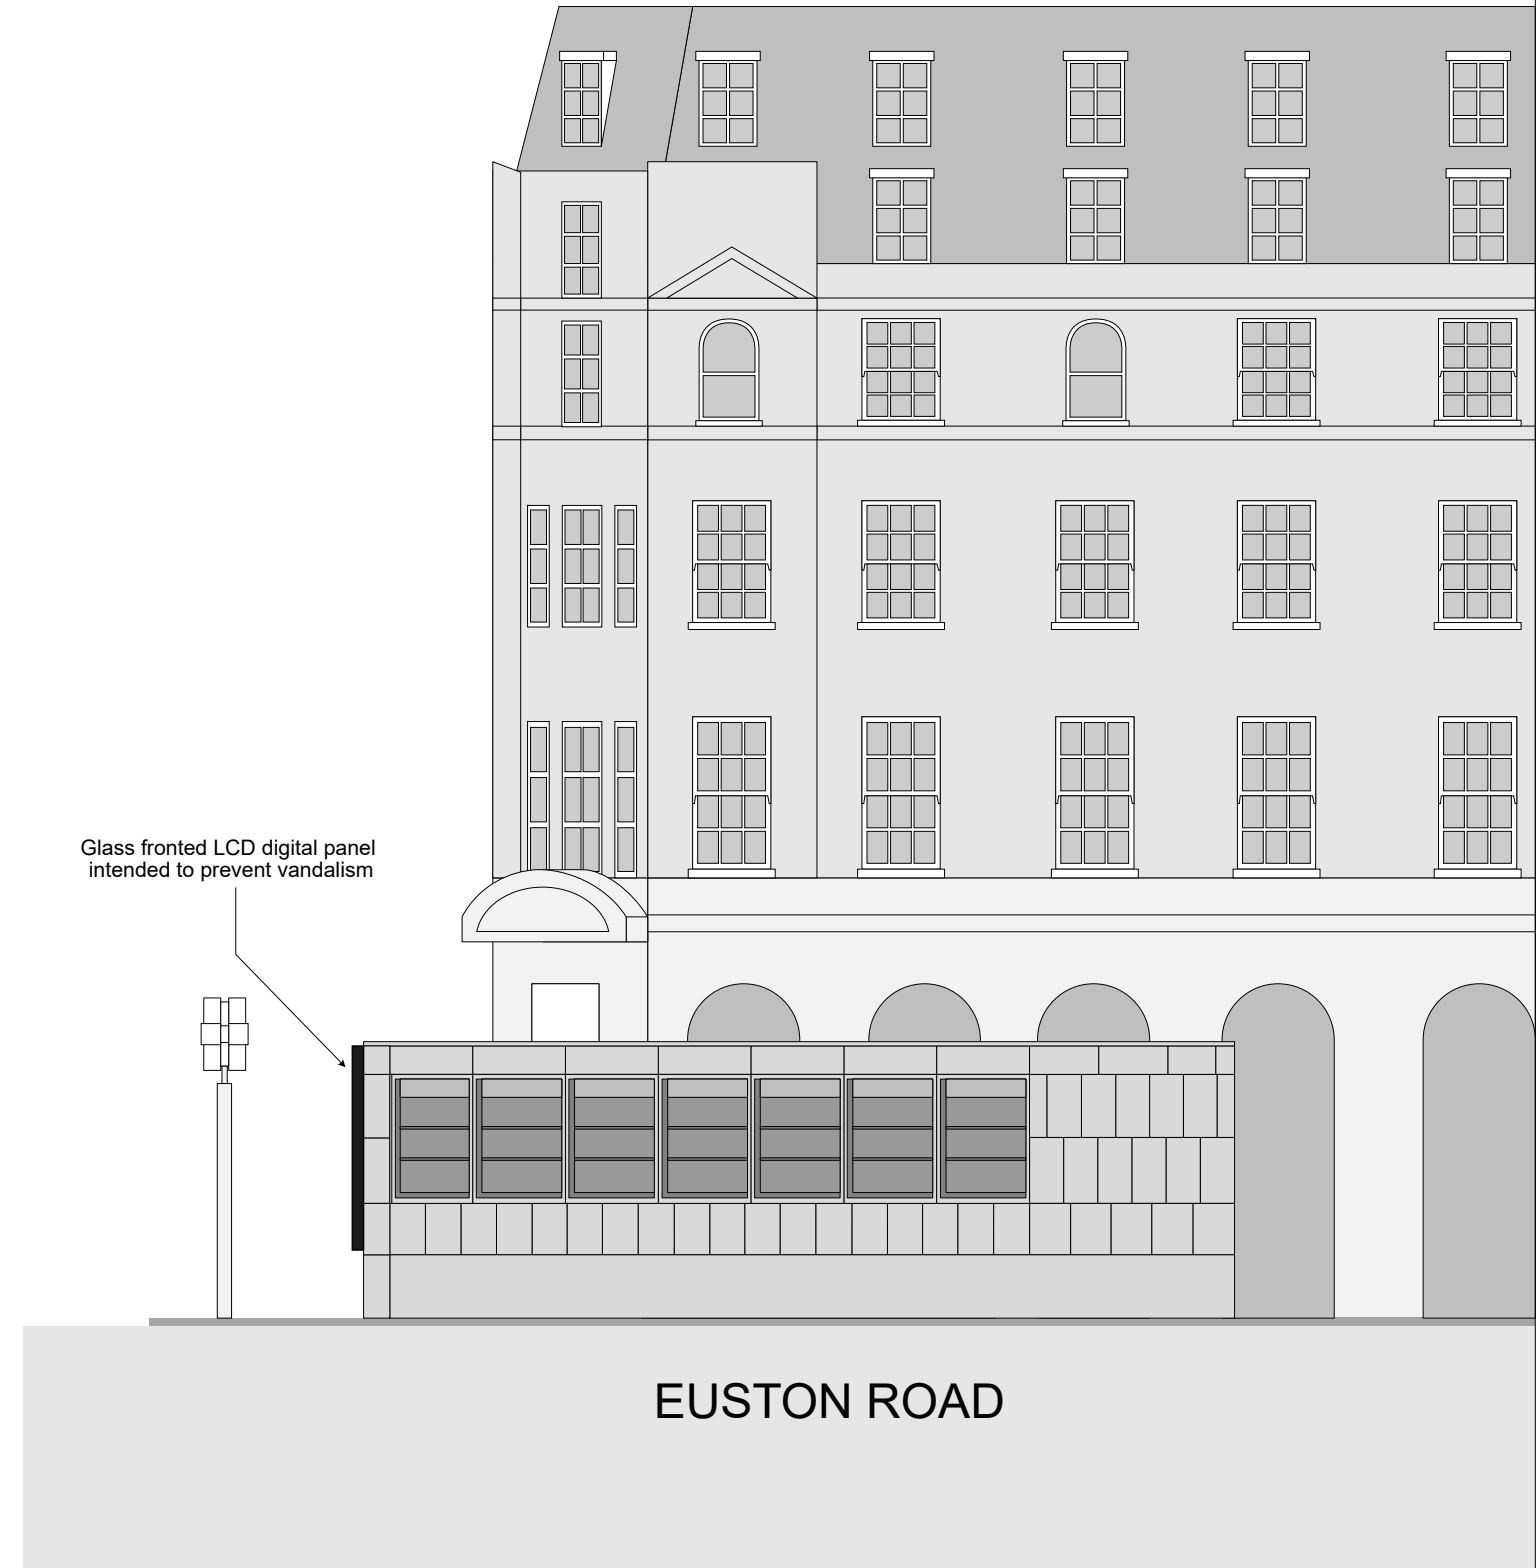

# PROPOSED ELEVATIONS SITE A

## NORTHEAST ELEVATION

## NORTHWEST ELEVATION

Site:  
Underground Entrance outside 17-23 Euston Road London NW1 2RY

Drawing:  
Proposed Elevations Site A

Date:  
16/02/2022

Dwg. No.  
PY4215/005

Rev.:

Scale: 1:100@A3