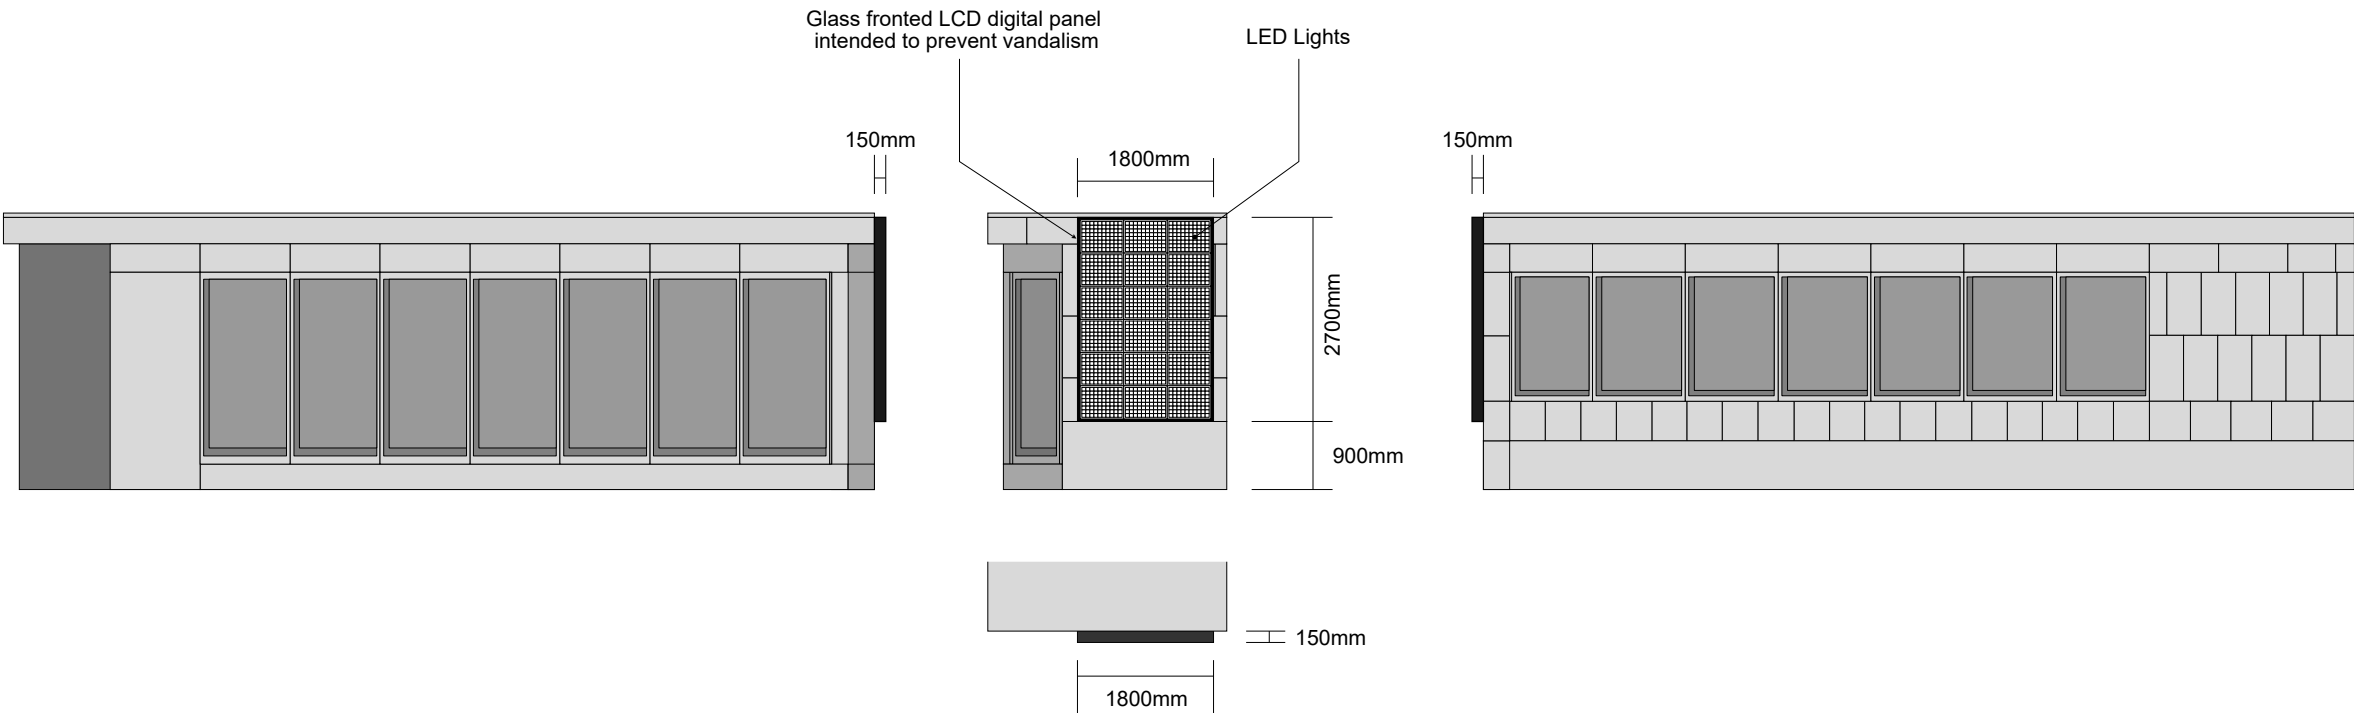

STANDARD SPECIFICATIONS

PROPOSED LED DIGITAL SCREEN 1

PROPOSED LED DIGITAL SCREEN 2

Site:
Underground Entrance outside 17-23 Euston Road London NW1 2RY

Drawing:
Standard Specifications

Date:
16/02/2022

Dwg. No.
PY4215/007

Rev.:

Scale: 1:100@A3