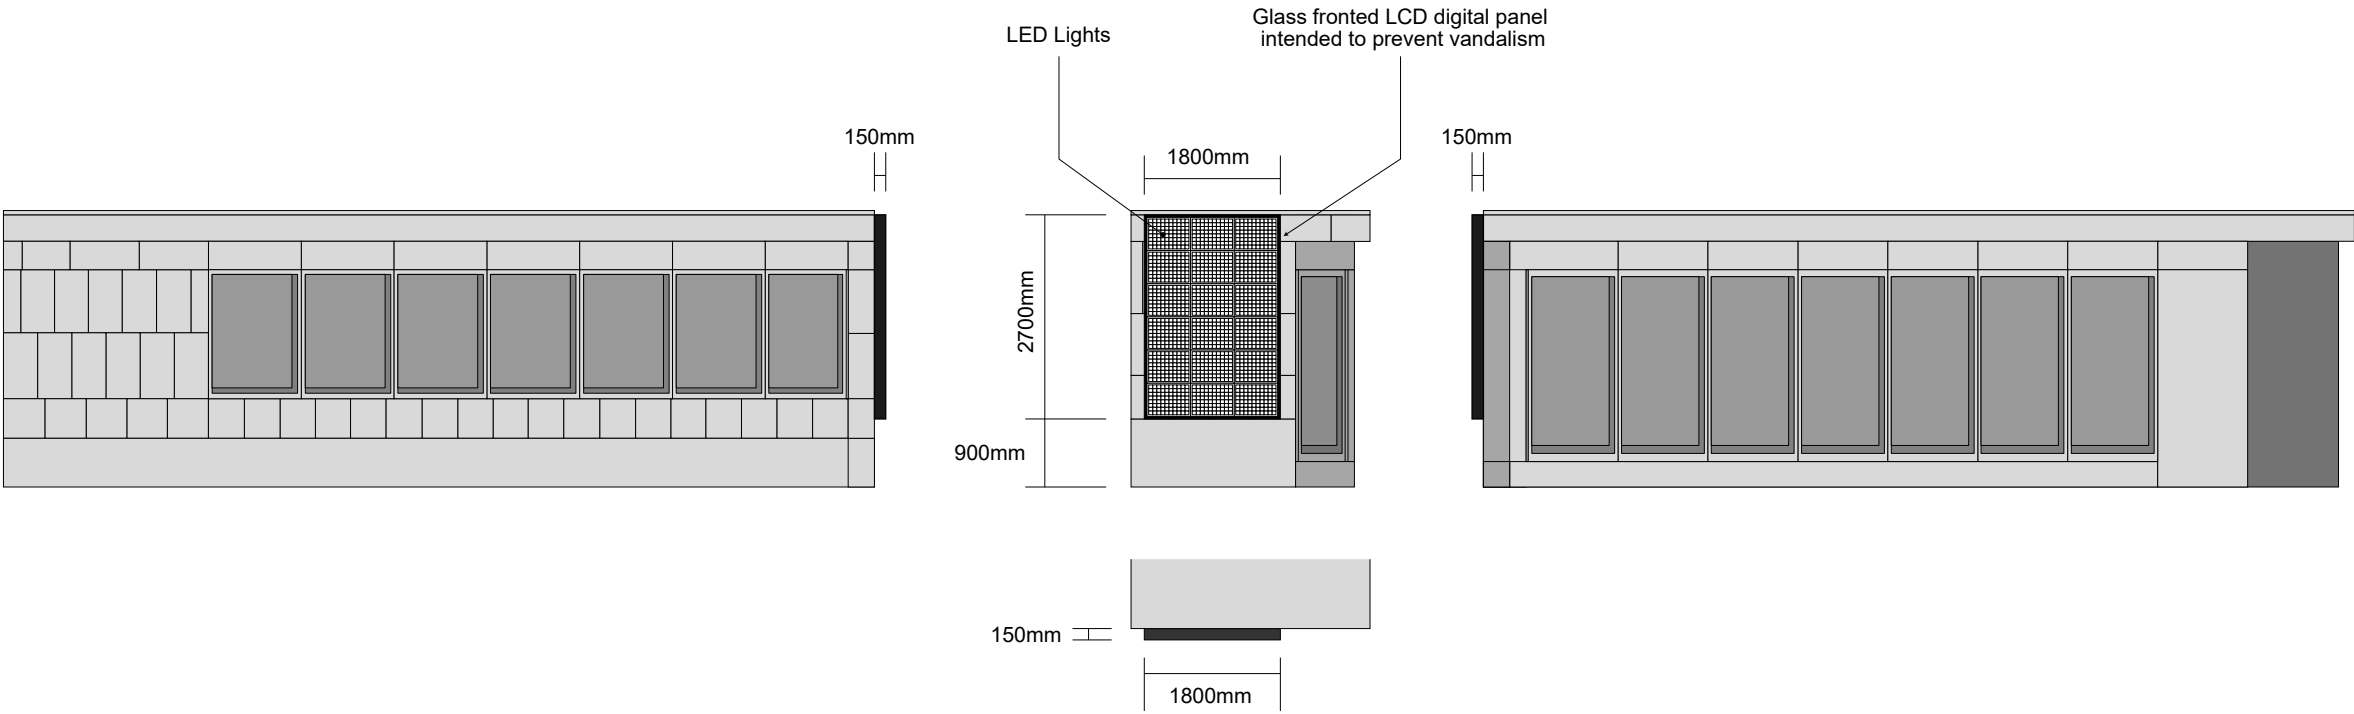

STANDARD SPECIFICATIONS

PROPOSED LED DIGITAL SCREEN 1

PROPOSED LED DIGITAL SCREEN 2

Site:
Underground Entrance outside 17-23 Euston Road London NW1 2RY

Drawing:
Standard Specifications

Date:
16/02/2022

Dwg. No.
PY4215/007

Rev.:

Scale: 1:100@A3