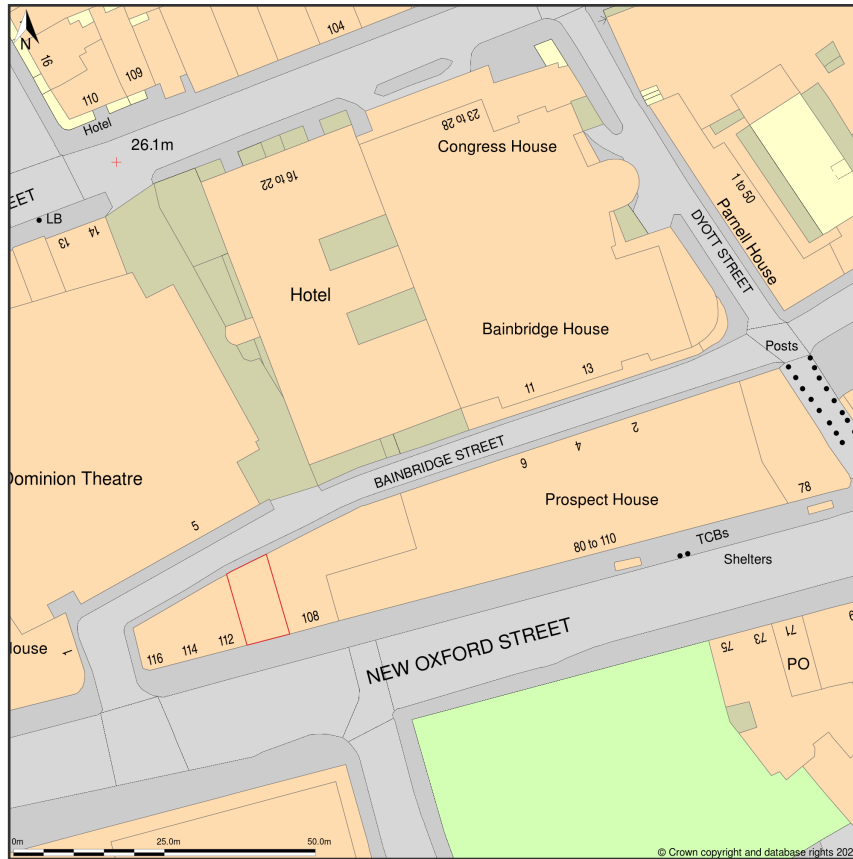

Blankstreet Coffee, 110 New Oxford Street, London, WC1A 1HB

Site Plan shows area bounded by: 529864.32, 181371.78 530005.74, 181513.2 (at a scale of 1:1250), OSGridRef: TQ29938144. The representation of a road, track or path is no evidence of a right of way. The representation of features as lines is no evidence of a property boundary.

Produced on 17th Oct 2022 from the Ordnance Survey National Geographic Database and incorporating surveyed revision available at this date. Reproduction in whole or part is prohibited without the prior permission of Ordnance Survey. © Crown copyright 2022. Supplied by <https://www.buyaplan.co.uk> digital mapping a licensed Ordnance Survey partner (100053143). Unique plan reference: #00770086-71F6E9