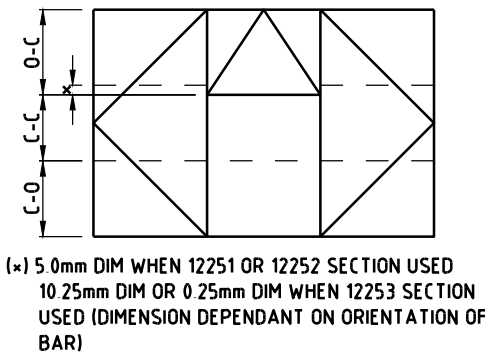

# COSMETIC GLAZING BARS

SIMULATED DIVIDED LIGHT (S.D.L.)

HOMELIGHTPLUS™