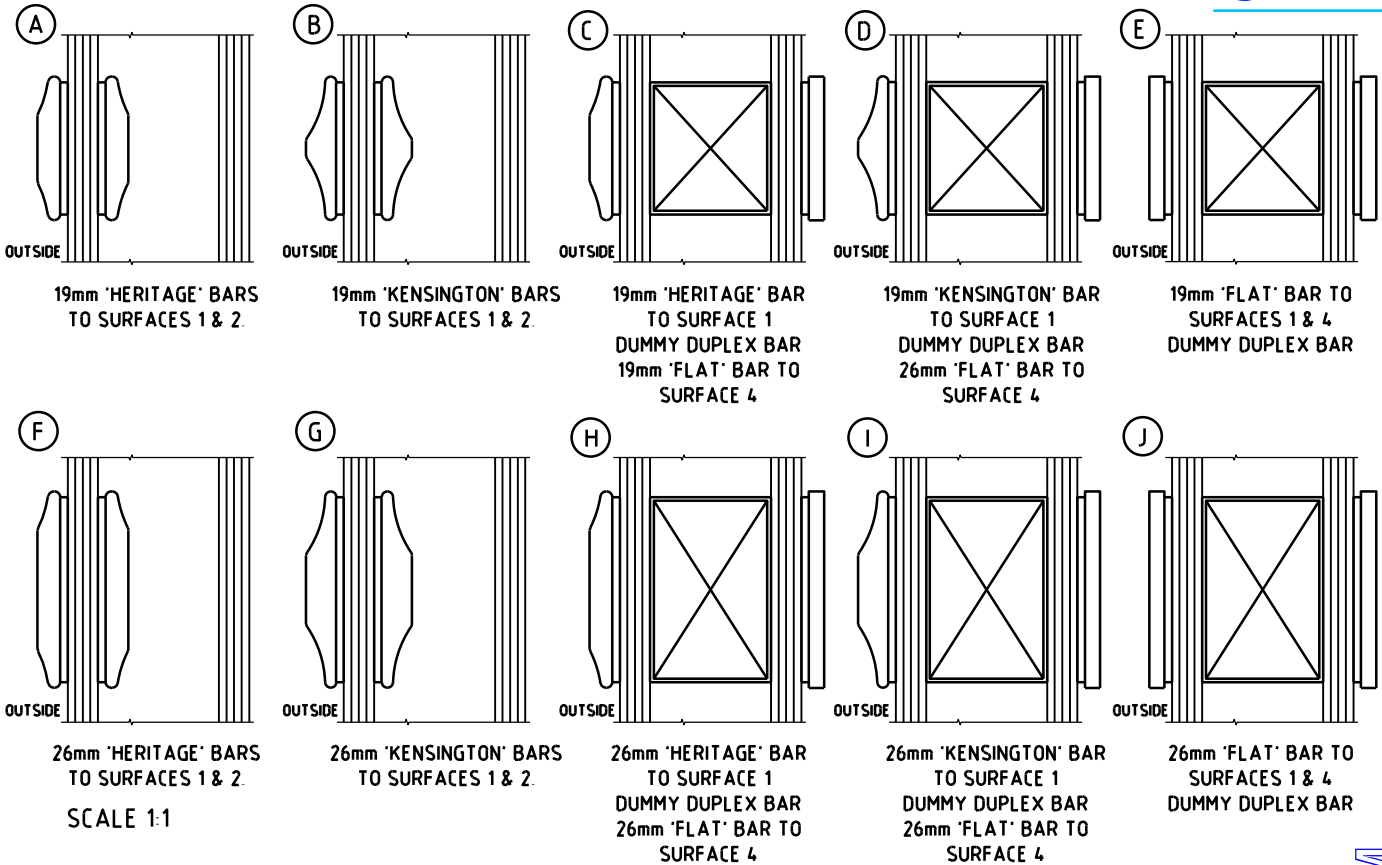

# COSMETIC GLAZING BARS

SIMULATED DIVIDED LIGHT (S.D.L.)

HOMELIGHTPLUS™