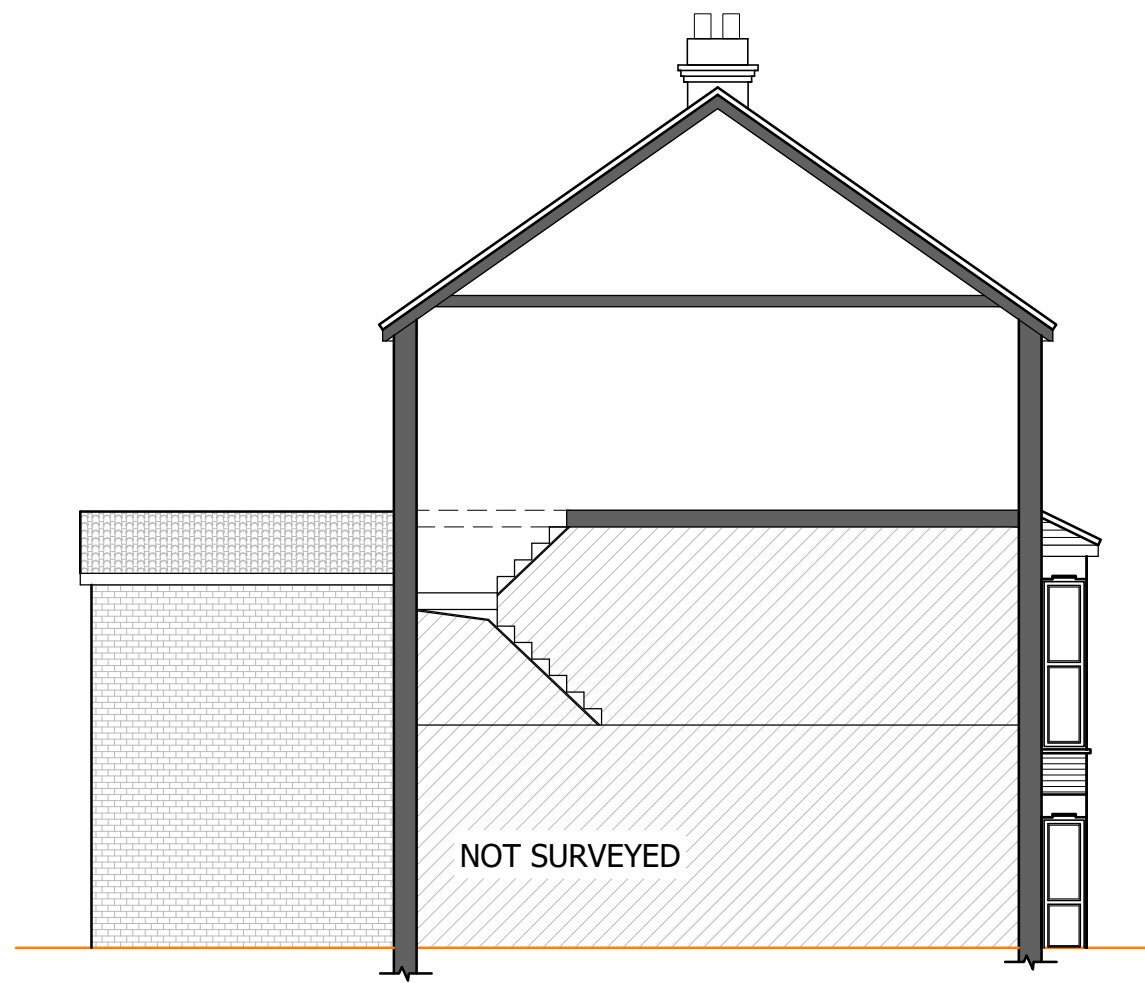

EXISTING
SIDE ELEVATION

EXISTING SECTION

0 1 2 3 4 5 6 7 8 9 10 [m]

Scale bar 1:100 @ A3

MM PLANNING & DRAWING
892 LONDON ROAD, CR7 7PB
EMAIL INFO@MMLOFTCONVERSIONS.CO.UK
CONTACT 02086840333

Scale 1:100 @ A3

Project
2 Twisden Road, London NW5 1DN

Client

Drawing:
Existing Elevations

Number:
2022/003/01

Date:
Feb 2022