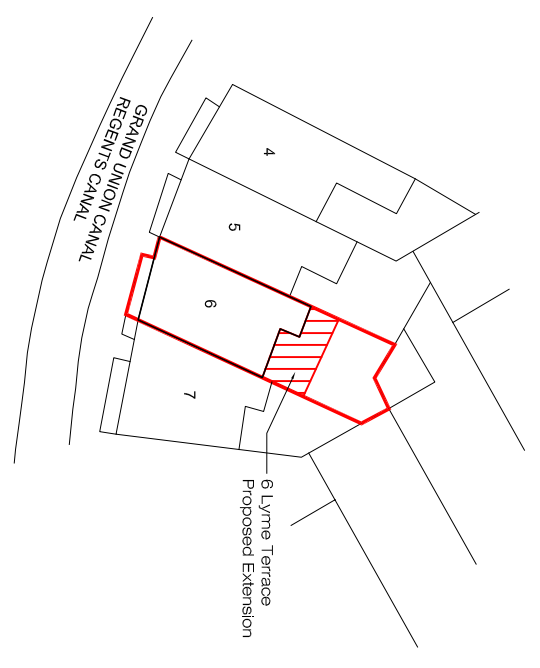

# Location Plan

SCALE 1:1250 @ A3

# Site Plan

SCALE 1:500 @ A3

### REVISIONS:

NO	DATE	DESCRIPTION	BY
00	29.11.2016	FOR PLANNING	LP

Client: PRIVATE CLIENT

Project: 6 Lyme Terrace, London NW1 0SN

Title: Location Plan and Site Plan

Scale	Dwg. No.	Rev.
1 / 1250	LP-01	00
Date	Project Number	
29/11/16	LP 0039	
Drawn	Checked	
LP	LP	