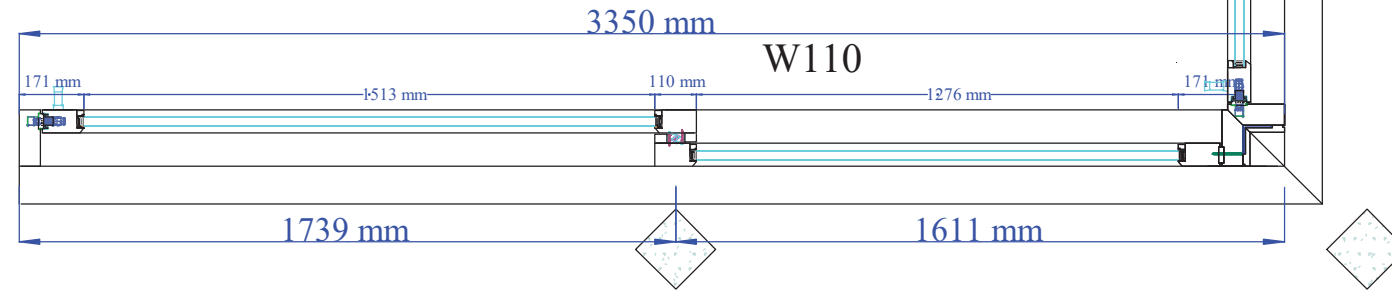

KEY:
NORTH ELEVATION (EXTRACT)
NOT TO SCALE

W110
External View

- Timber - Accoya
- Finish - Medium Oak Stain
- Silicone & Glazing Tape Colour - Black
- Gasket Colour - Black
- Handles - Lift and Slide handles by others, handles to inside only.
- Lift and Slide Track - Silver anodised aluminium.
- Trickle vent - 1No EA 4300 - Ext Canopy in Brown
- Glass - 28.8mm double glazed unit, comprising of:
 - 6mm Low E Toughened.
 - 14mm Cavity Argon Filled, Black Warm Edge spacer.
 - 8.8mm Clear Acoustic Laminate

	GOWERCROFT LTD Unit 1, Birchwood Way, Cotes Park, Alfreton, Derbyshire, DE55 4QQ 01773 300510	PROJECT CUSTOMER Cape Construction.	PAPER SIZE	A 3
		Job No: S11716	SCALE	1 : 20
		PRODUCT TYPE Lift & Slide Doors	REVISION	D
		Drawn By: Andrzej Pilch Date: 21/09/2022		