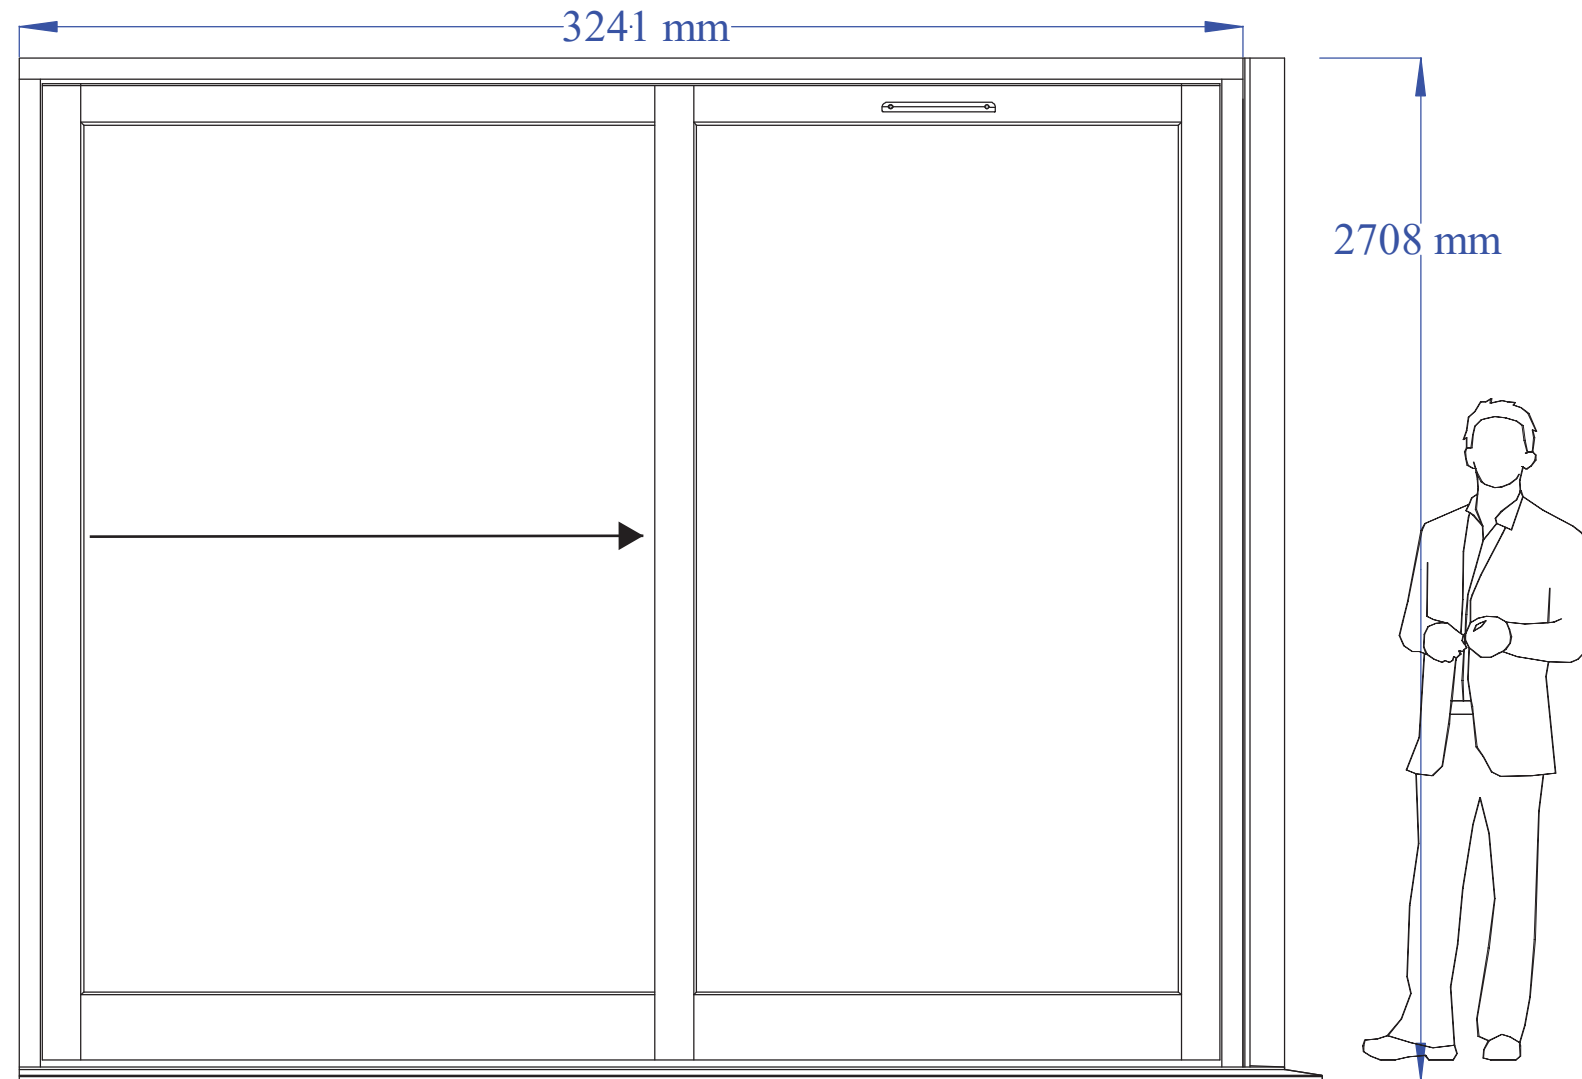

KEY:
NORTH ELEVATION (EXTRACT)
NOT TO SCALE

W110
External View

- Timber - Accoya
- Finish - Medium Oak Stain
- Silicone & Glazing Tape Colour - Black
- Gasket Colour - Black
- Handles - Lift and Slide handles by others, handles to inside only.
- Lift and Slide Track - Silver anodised aluminium.
- Trickle vent - 1No EA 4300 - Ext Canopy in Brown
- Glass - 28.8mm double glazed unit, comprising of:
 - 6mm Low E Toughened.
 - 14mm Cavity Argon Filled, Black Warm Edge spacer.
 - 8.8mm Clear Acoustic Laminate

	GOWERCROFT LTD Unit 1, Birchwood Way, Cotes Park, Alfreton, Derbyshire, DE55 4QQ 01773 300510	PROJECT CUSTOMER Cape Construction.	PAPER SIZE	A 3
		Job No: S11716	SCALE	1 : 20
		PRODUCT TYPE Lift & Slide Doors	REVISION	D
		Drawn By: Andrzej Pilch Date: 21/09/2022		