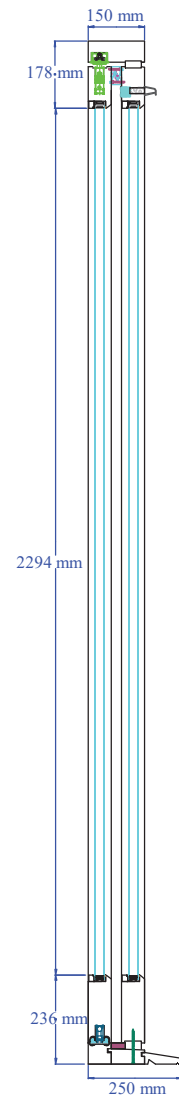

KEY:
NORTH ELEVATION (EXTRACT)
NOT TO SCALE

W110
External View

- Timber - Accoya
- Finish - Medium Oak Stain
- Silicone & Glazing Tape Colour - Black
- Gasket Colour - Black
- Handles - Lift and Slide handles by others, handles to inside only.
- Lift and Slide Track - Silver anodised aluminium.
- Trickle vent - 1No EA 4300 - Ext Canopy in Brown
- Glass - 28.8mm double glazed unit, comprising of:
 - 6mm Low E Toughened.
 - 14mm Cavity Argon Filled, Black Warm Edge spacer.
 - 8.8mm Clear Acoustic Laminate

	GOWERCROFT LTD Unit 1, Birchwood Way, Cotes Park, Alfreton, Derbyshire, DE55 4QQ 01773 300510	PROJECT CUSTOMER Cape Construction.	PAPER SIZE	A 3
		Job No: S11716	SCALE	1 : 20
		PRODUCT TYPE Lift & Slide Doors	REVISION	D
		Drawn By: Andrzej Pilch Date: 21/09/2022		