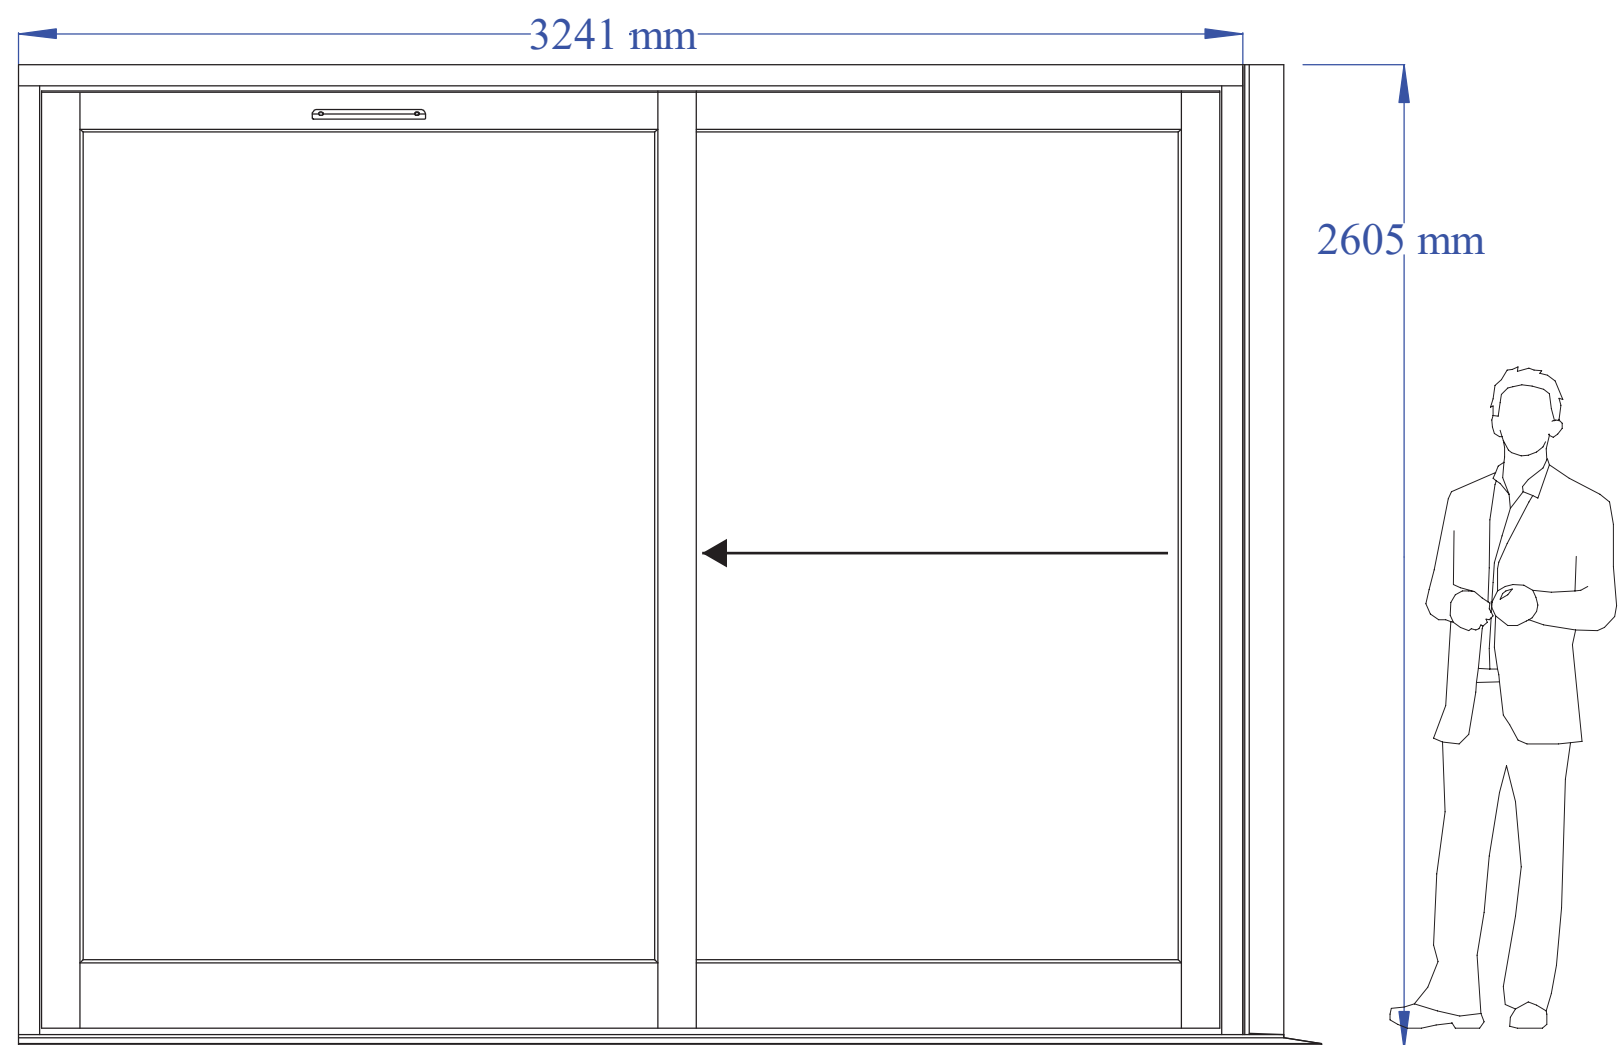

KEY:
NORTH ELEVATION (EXTRACT)
NOT TO SCALE

WG10
External View

- Timber - Accoya
- Finish - Medium Oak Stain
- Silicone & Glazing Tape Colour - Black
- Gasket Colour - Black
- Handles - Lift and Slide handles by others, handles to inside only.
- Lift and Slide Track - Silver anodised aluminium.
- Trickle vent - 1No EA 4300 - Ext Canopy in Brown
- Glass - 28.8mm double glazed unit, comprising of:
 - 6mm Low E Toughened.
 - 14mm Cavity Argon Filled, Black Warm Edge spacer.
 - 8.8mm Clear Acoustic Laminate

| | | | | |
|--|---|--|------------|--------|
| | GOWERCROFT LTD Unit 1, Birchwood Way, Cotes Park, Alfreton, Derbyshire, DE55 4QQ 01773 300510 | PROJECT CUSTOMER Cape Construction. | PAPER SIZE | A 3 |
| | Drawn By: Andrzej Pilch | Job No: S11716 | SCALE | 1 : 20 |
| | | PRODUCT TYPE Lift & Slide Doors | REVISION | D |
| | | Date : 21/09/2022 | | |