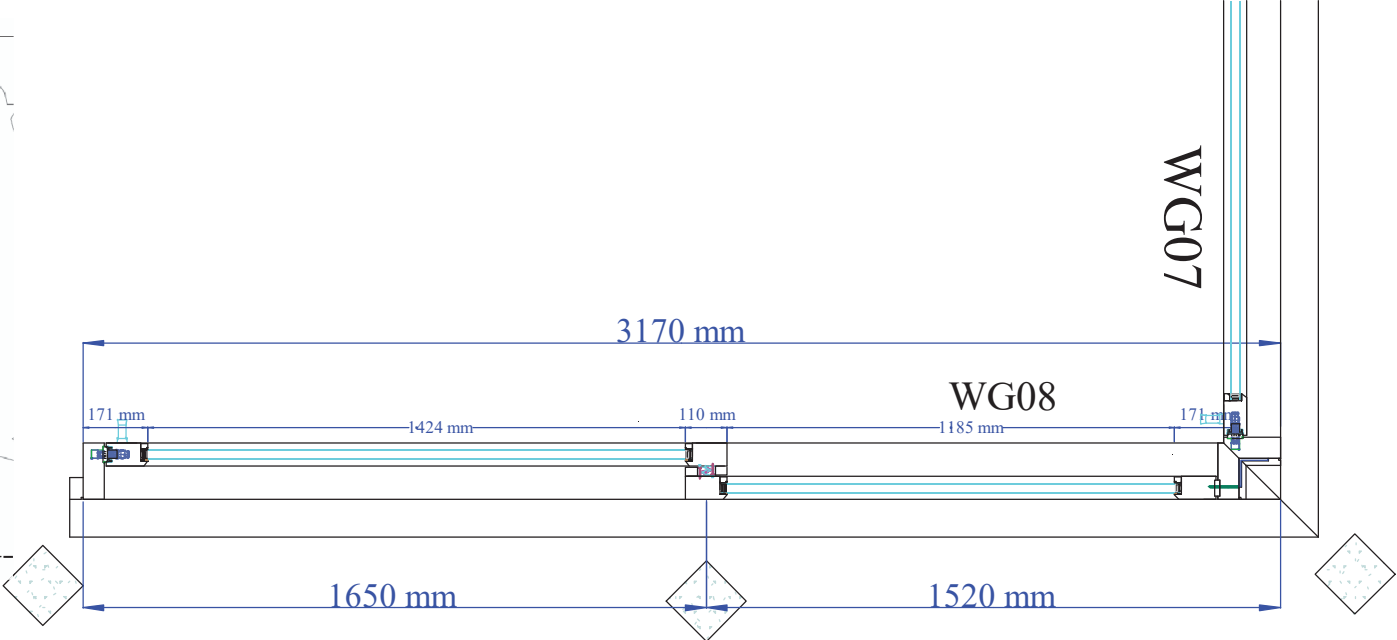

KEY:  
WEST ELEVATION (EXTRACT)  
NOT TO SCALE

WG08  
External View

Timber - Accoya  
 Finish - Medium Oak Stain  
 Silicone & Glazing Tape Colour - Black  
 Gasket Colour - Black  
 Handles - Lift and Slide handles by others, handles to inside only.  
 Lift and Slide Track - Silver anodised aluminium.  
 Trickle vent - 1No EA 4300 - Ext Canopy in Brown  
 Glass - 28.8mm double glazed unit, comprising of:  
 6mm Low E Toughened.  
 14mm Cavity Argon Filled, Black Warm Edge spacer.  
 8.8mm Clear Acoustic Laminate

	GOWERCROFT LTD Unit 1, Birchwood Way, Cotes Park, Alfreton, Derbyshire, DE55 4QQ 01773 300510	PROJECT CUSTOMER	PAPER SIZE	A 3
		Cape Construction.	SCALE	1 : 20
		Job No: S11716	REVISION	D
		PRODUCT TYPE		
Drawn By: Andrzej Pilch	Date: 21/09/2022	Lift & Slide Doors		