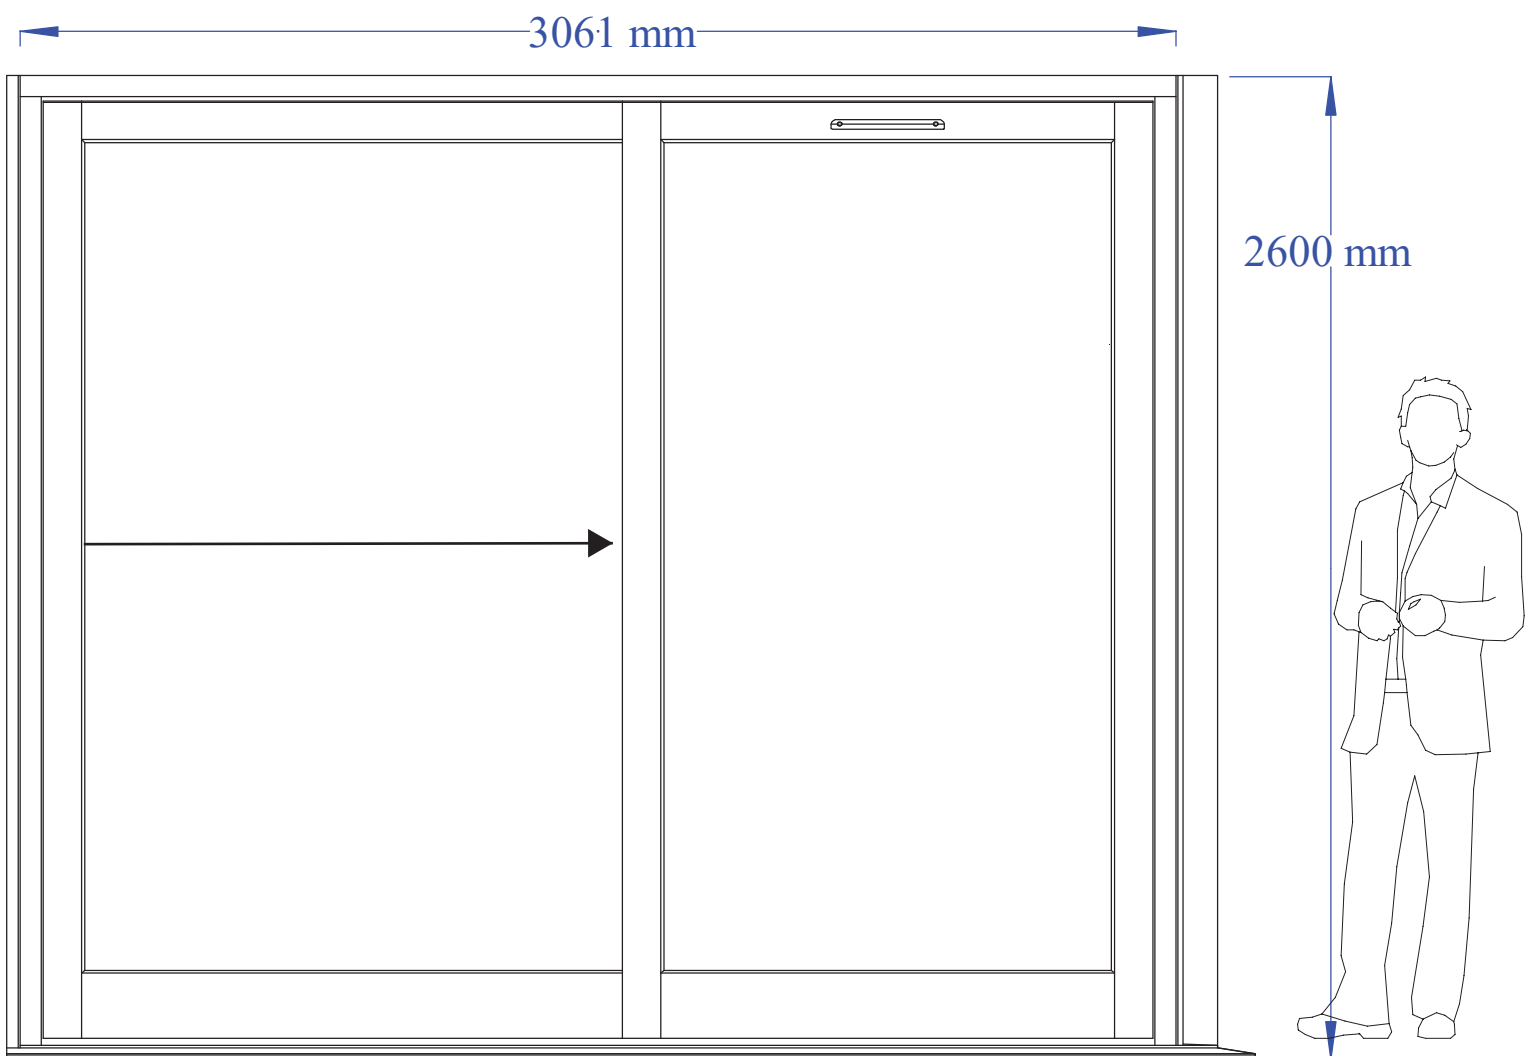

KEY:  
WEST ELEVATION (EXTRACT)  
NOT TO SCALE

WG08  
External View

Timber - Accoya  
 Finish - Medium Oak Stain  
 Silicone & Glazing Tape Colour - Black  
 Gasket Colour - Black  
 Handles - Lift and Slide handles by others, handles to inside only.  
 Lift and Slide Track - Silver anodised aluminium.  
 Trickle vent - 1No EA 4300 - Ext Canopy in Brown  
 Glass - 28.8mm double glazed unit, comprising of:  
 6mm Low E Toughened.  
 14mm Cavity Argon Filled, Black Warm Edge spacer.  
 8.8mm Clear Acoustic Laminate

	GOWERCROFT LTD Unit 1, Birchwood Way, Cotes Park, Alfreton, Derbyshire, DE55 4QQ 01773 300510	PROJECT CUSTOMER	PAPER SIZE	A 3
		Cape Construction.	SCALE	1 : 20
		Job No: S11716	REVISION	D
		PRODUCT TYPE		
Drawn By: Andrzej Pilch	Date: 21/09/2022	Lift & Slide Doors		