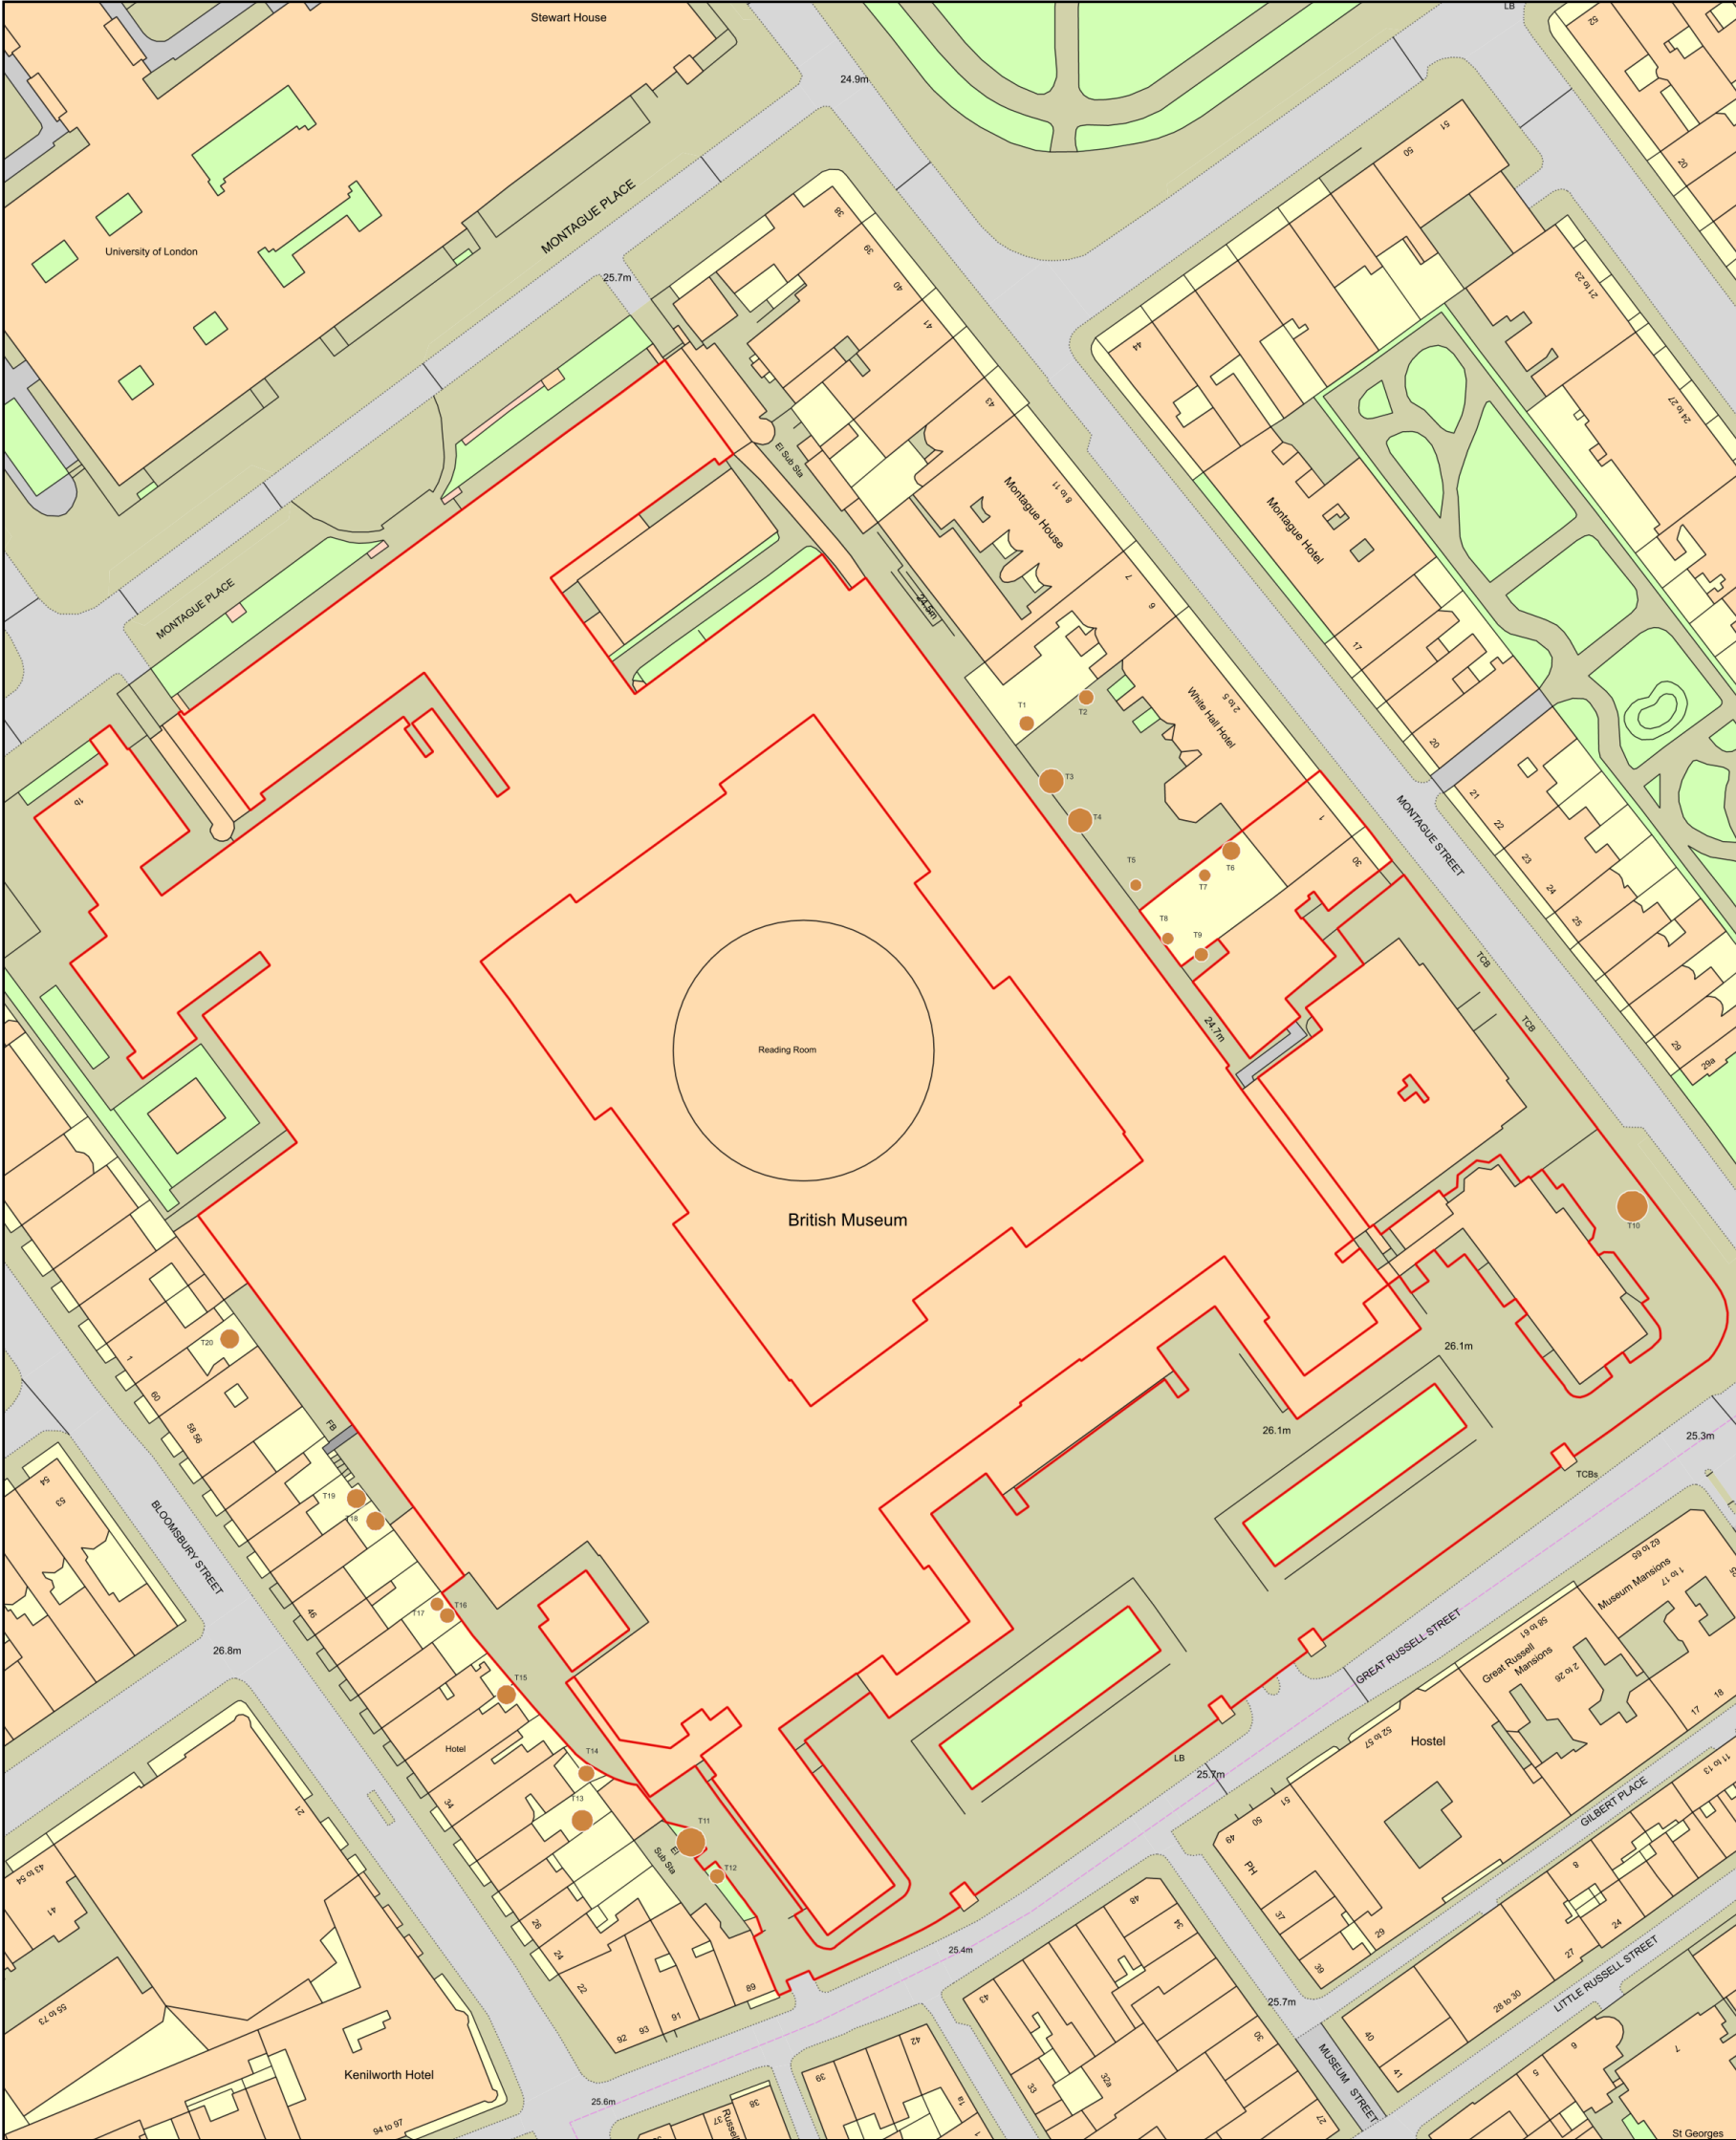

BRITISH MUSEUM, WC1B 3PD

Plan Produced for: **TOTAL SUPPORT SERVICES**
Date Produced: 12 Aug 2020
Plan Reference Number: TQRQM20225082255701
Scale: 1:1250 @ A3