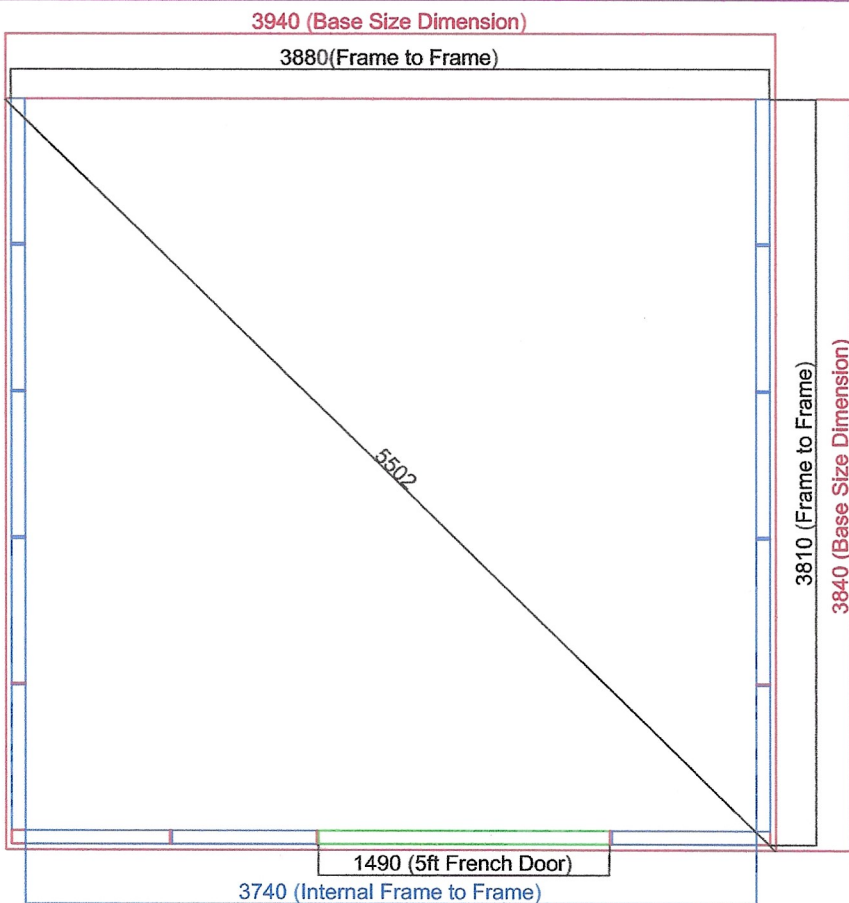

[View product details](#)

[Save to project list](#)

[Share product](#)

Product details

Depth: 3810 mm

Height: 2414 mm

Width: 3880 mm

Size Imperial: 13 ft x 12 ft

Roof Thickness: 35mm

External Brick Dimensions W x D: 3940 x 3840mm

Energy Efficiency Rating: E

Glass Type: Clear double glazing

Glass Features: Clear

Style: Lean To

Door Style: French doors

Structural Material: Aluminium-Reinforced PVCu

Data sheets

- [Technical Sheet 1 - Wickes Lean To Dwarf Wall White Conservatory - 13 x 12ft](#)

Reviews

0.0

Review Snapshot by PowerReviews

No Reviews

[Write the First Review](#)

WICKES Brand Score

BASE SIZE LAYOUT

PVCU
LEAN TO CONSERVATORY

						Date	15.7.2014	Scale	N/A
						Title	PVCU LEAN TO CONSERVATORY - T9 3730mm x 2460mm		
Revision	Modifications	Mod. No.	Date	Sign	Drawing No.	C-T9-BW			