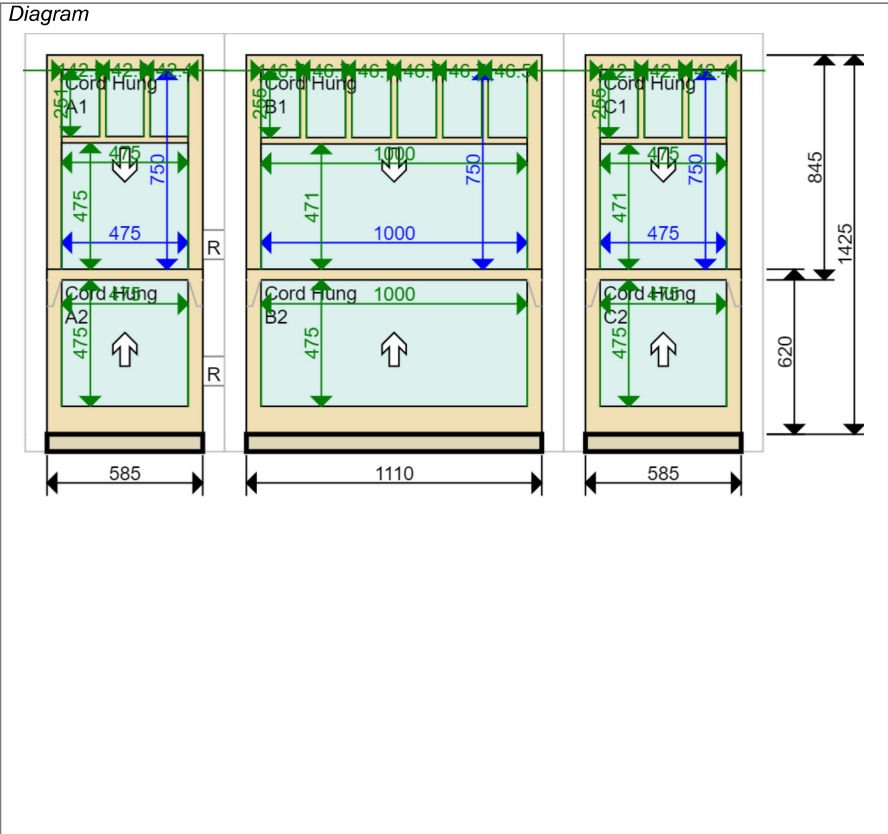

# JOINERY DETAIL SHEET

## 1 x 3 Pairs of Sashes to Cord Hung Sash Window

<b>Customer</b> <b>Leonard</b>	<b>Job No</b> <b>D36111</b>	<b>Item No</b> <b>5</b>	<b>Sheet</b> <b>1 of 2</b>
-----------------------------------	--------------------------------	----------------------------	-------------------------------

**Sectional Details**

Sash Head	55 mm
Sash Stile	55 mm
Sash Btm Rail (int)	105 mm Square
Sash Midrail	40 mm
Sash Thickness	40 mm
Top Sash Horn	Template Attached
Btm Sash Horn	No horn

**Location**  
**Second Floor Front Bedroom 2**