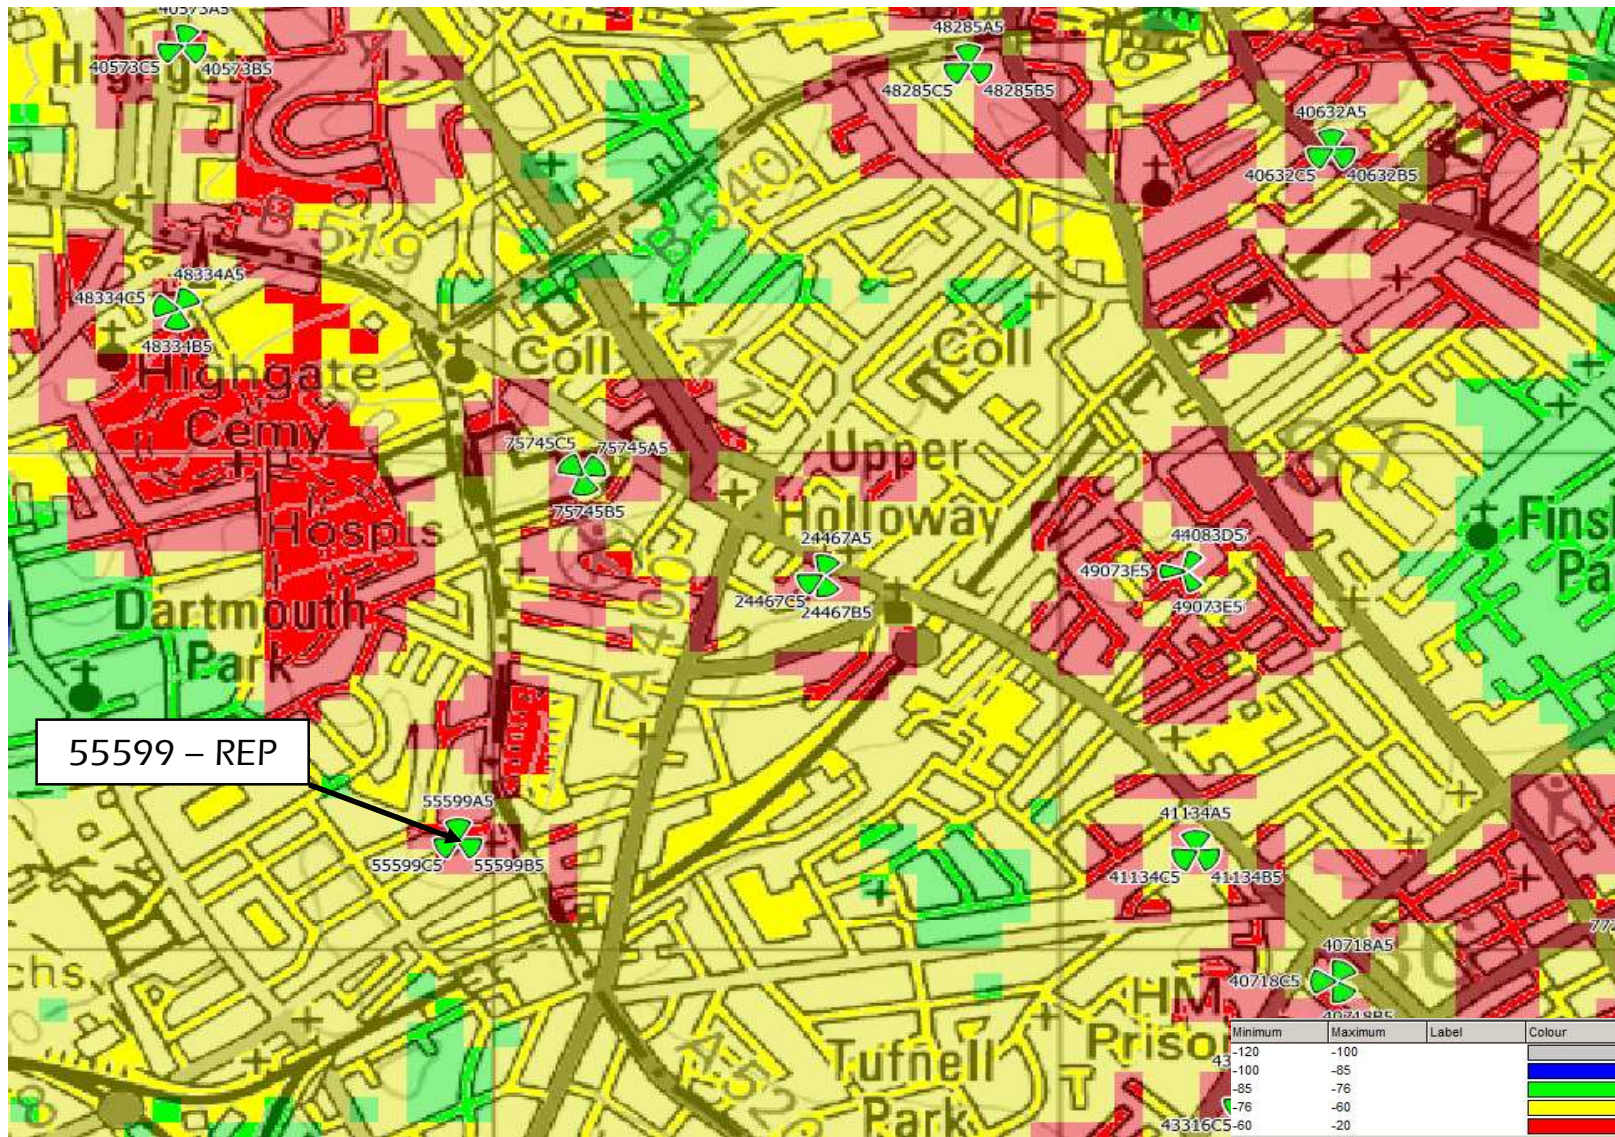

NTQ: 14417 - HILL HOUSE

REP: 55599 - CRESTVIEW

3G/4G COVERAGE PLOTS – 3UK
NTQ SITE SPECIFIC

AREA MAP

3G RSCP PLOT OUTDOOR LIVE SITES CURRENT STATUS

3G RSCP PLOT OUTDOOR LIVE SITES WITH REP 55599

4G 1800 RSRP PLOT OUTDOOR LIVE SITES CURRENT STATUS

4G 1800 RSRP PLOT OUTDOOR LIVE SITES WITH REP 55599