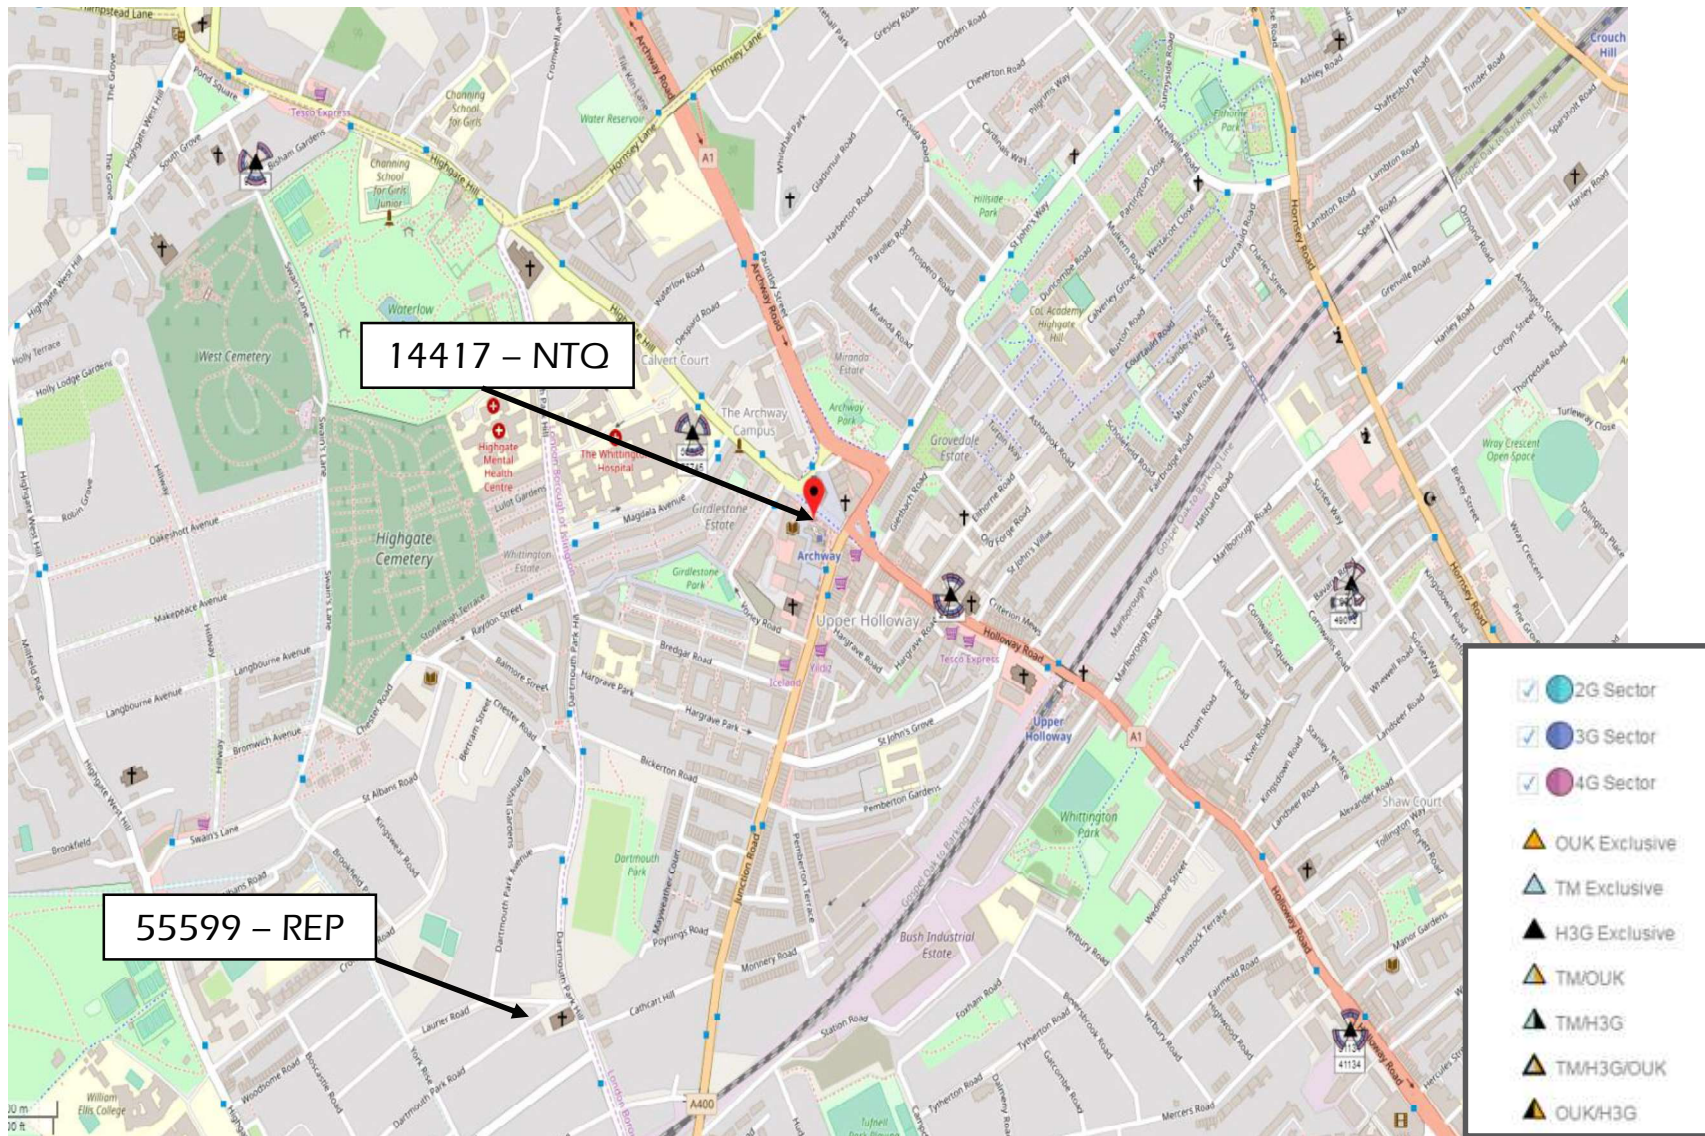

NTQ: 14417 - HILL HOUSE

REP: 55599 - CRESTVIEW

3G/4G COVERAGE PLOTS – 3UK
NTQ SITE SPECIFIC

AREA MAP

3G RSCP PLOT OUTDOOR LIVE SITES CURRENT STATUS

3G RSCP PLOT OUTDOOR LIVE SITES WITH REP 55599

4G 1800 RSRP PLOT OUTDOOR LIVE SITES CURRENT STATUS

4G 1800 RSRP PLOT OUTDOOR LIVE SITES WITH REP 55599