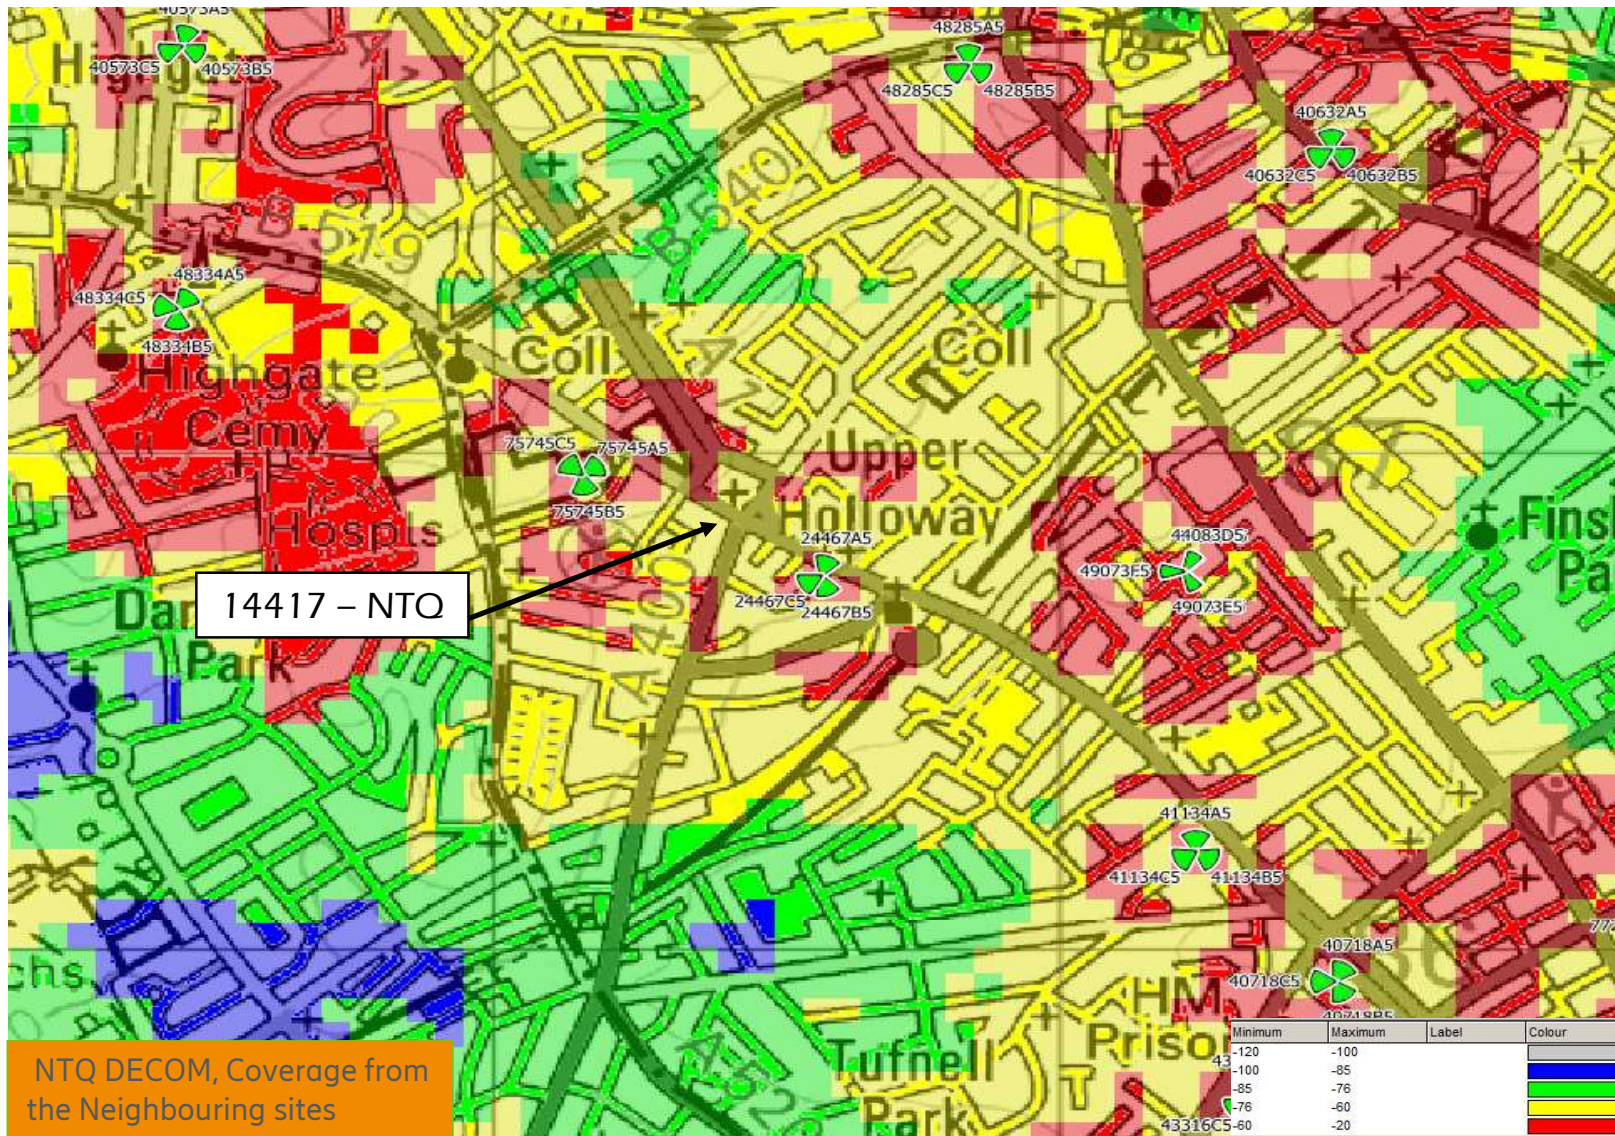

NTQ: 14417 - HILL HOUSE

REP: 55599 - CRESTVIEW

3G/4G COVERAGE PLOTS – 3UK
NTQ SITE SPECIFIC

AREA MAP

3G RSCP PLOT OUTDOOR LIVE SITES CURRENT STATUS

3G RSCP PLOT OUTDOOR LIVE SITES WITH REP 55599

4G 1800 RSRP PLOT OUTDOOR LIVE SITES CURRENT STATUS

4G 1800 RSRP PLOT OUTDOOR LIVE SITES WITH REP 55599