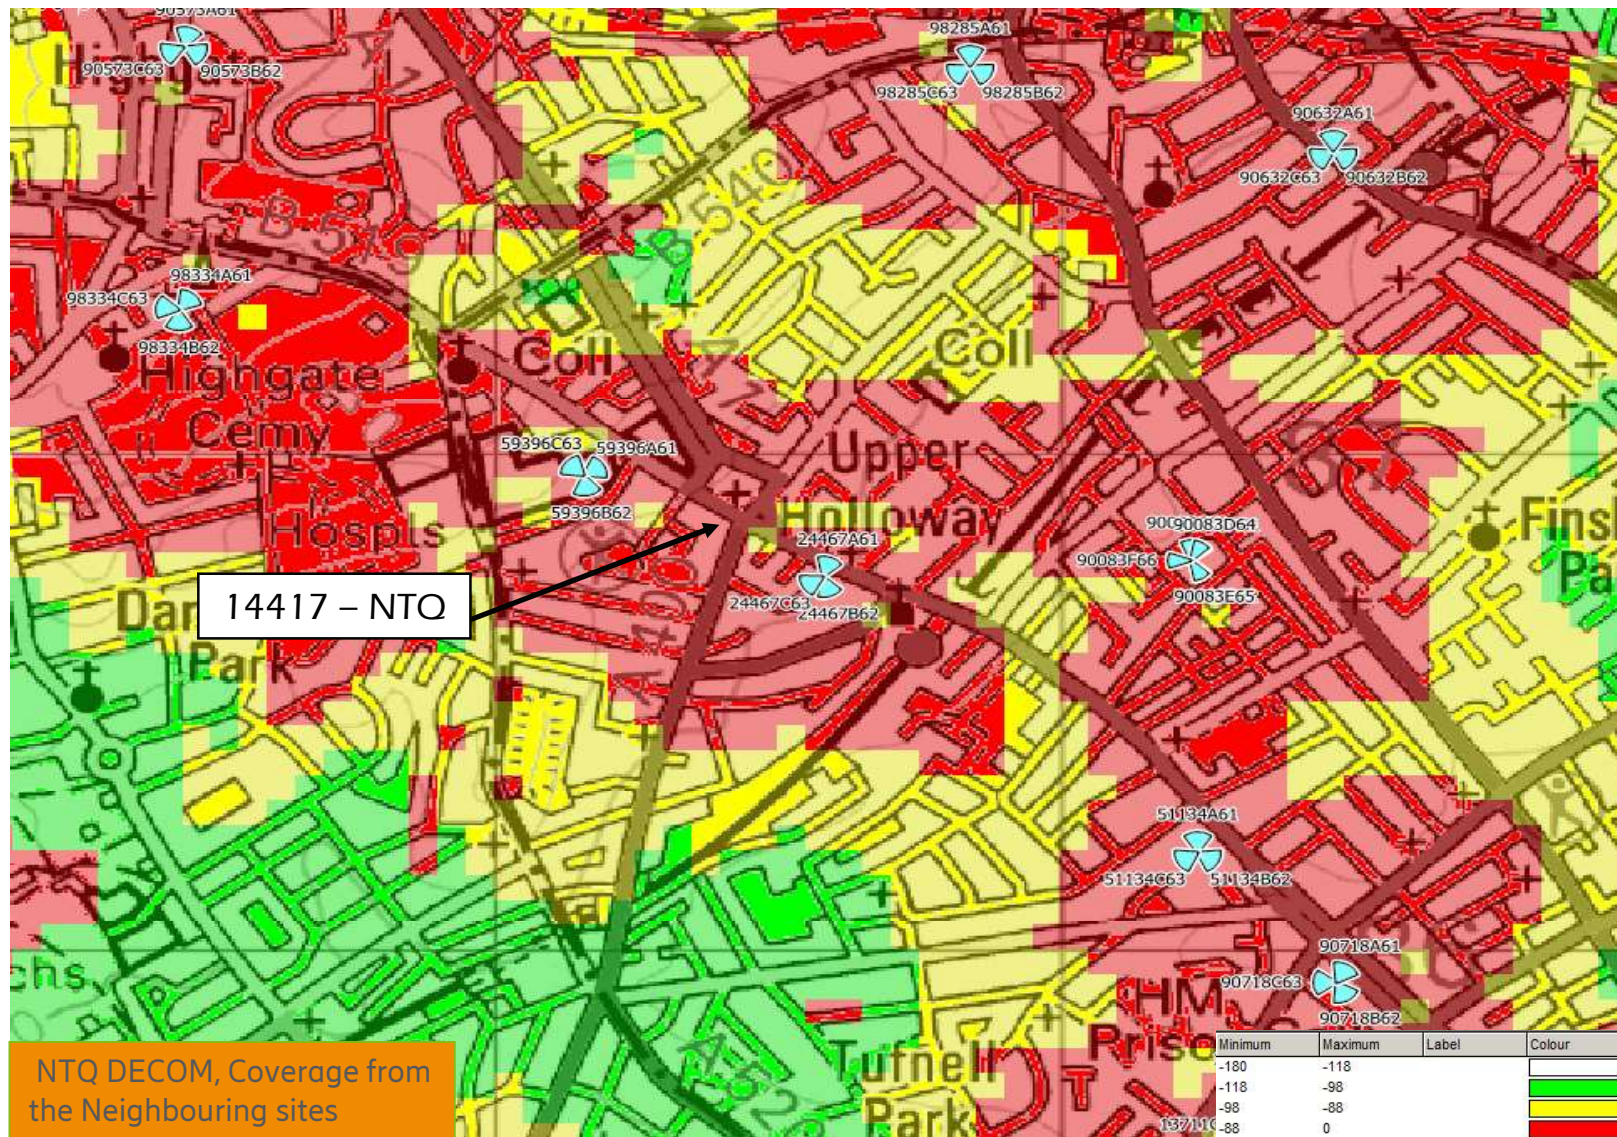

NTQ: 14417 - HILL HOUSE

REP: 55599 - CRESTVIEW

3G/4G COVERAGE PLOTS – 3UK
NTQ SITE SPECIFIC

AREA MAP

3G RSCP PLOT OUTDOOR LIVE SITES CURRENT STATUS

3G RSCP PLOT OUTDOOR LIVE SITES WITH REP 55599

4G 1800 RSRP PLOT OUTDOOR LIVE SITES CURRENT STATUS

4G 1800 RSRP PLOT OUTDOOR LIVE SITES WITH REP 55599