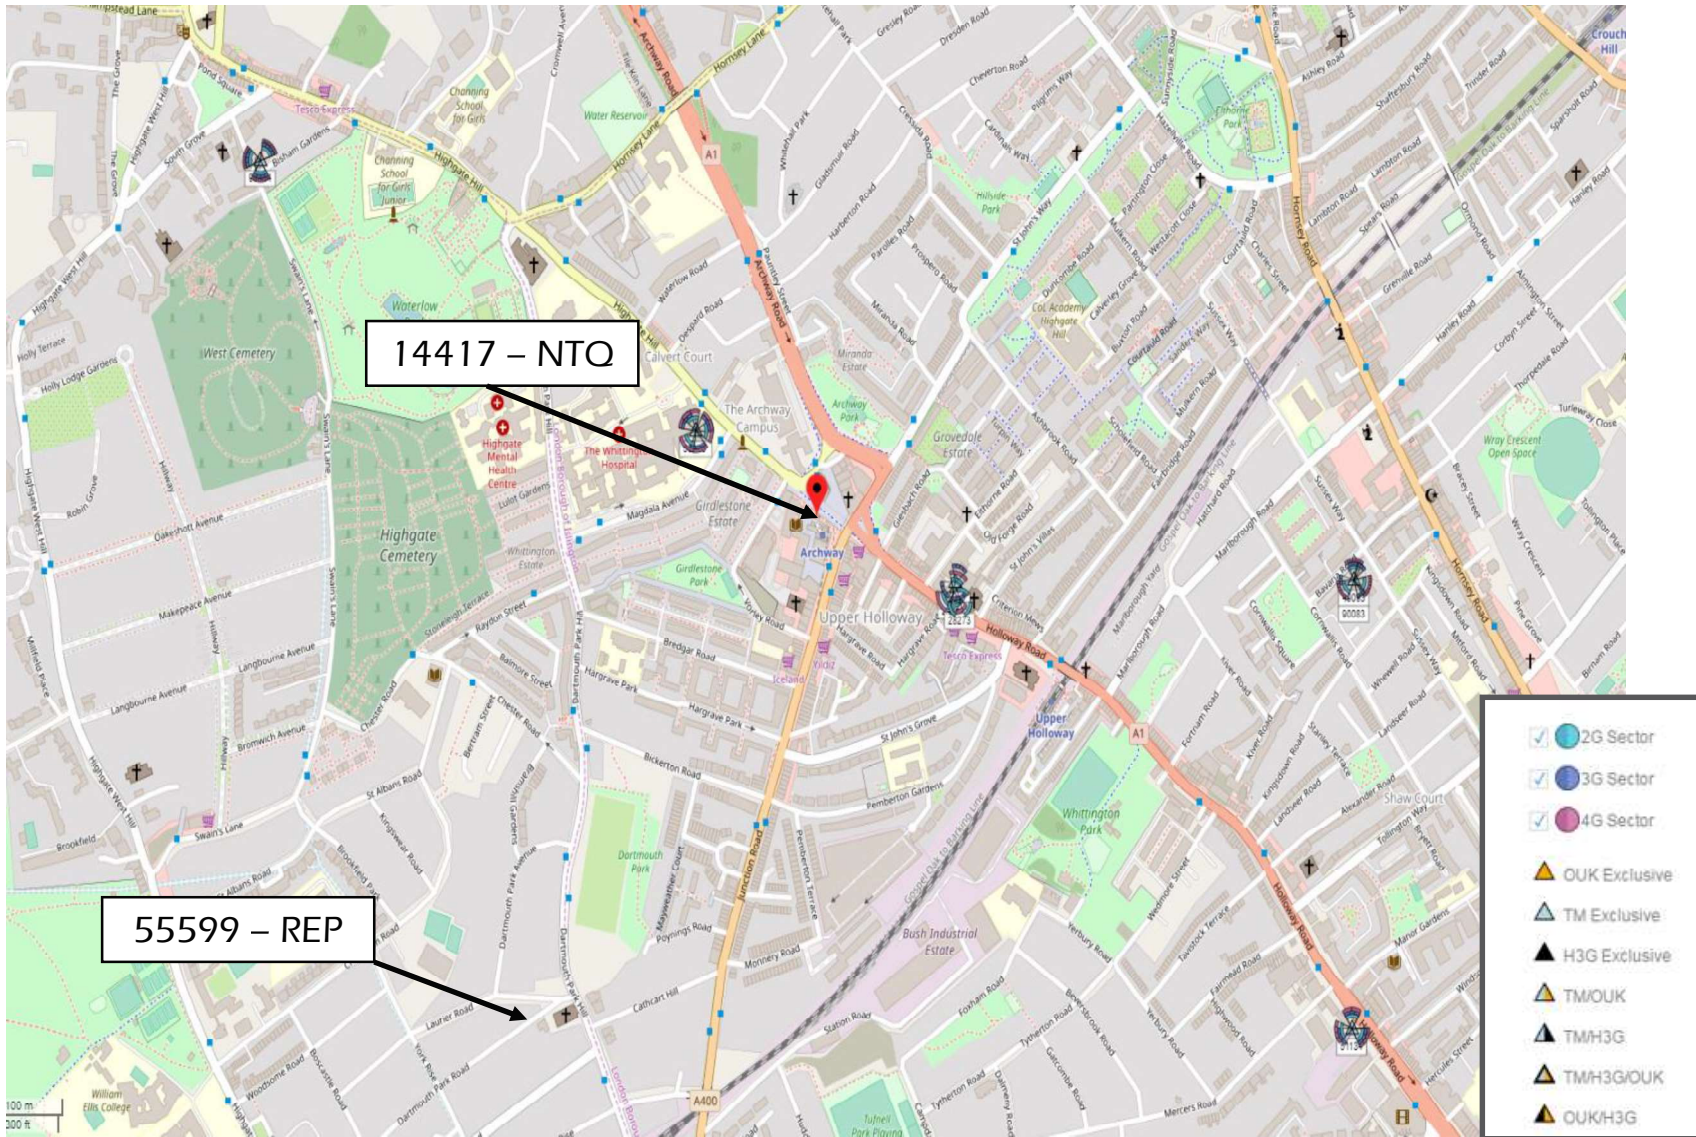

NTQ : 14417 - HILL HOUSE

REP : 55599 - CRESTVIEW

2G/3G/4G COVERAGE PLOTS - EE  
NTQ SITE SPECIFIC

# AREA MAP

# 3G RSCP PLOT OUTDOOR LIVE SITES CURRENT STATUS

# 4G 1800 RSRP PLOT OUTDOOR LIVE SITES WITH REP 55599