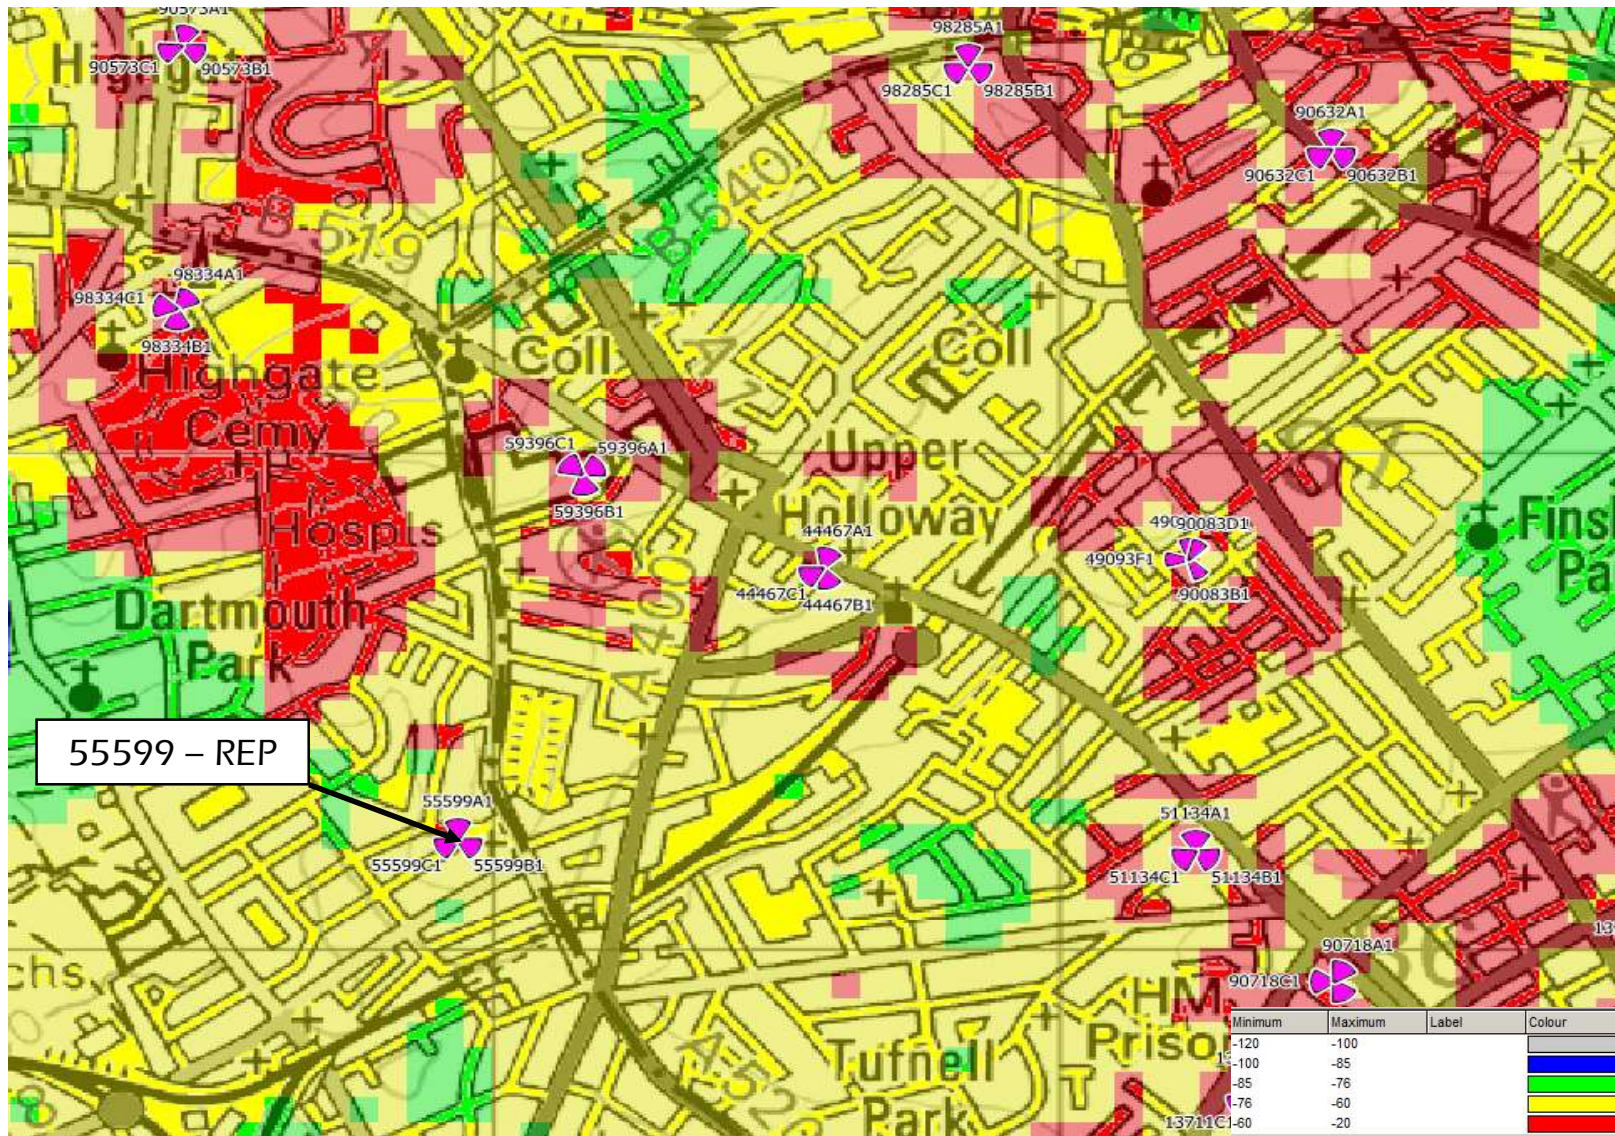

NTQ : 14417 - HILL HOUSE

REP : 55599 - CRESTVIEW

2G/3G/4G COVERAGE PLOTS - EE  
NTQ SITE SPECIFIC

# AREA MAP

# 3G RSCP PLOT OUTDOOR LIVE SITES CURRENT STATUS

# 3G RSCP PLOT OUTDOOR LIVE SITES WITH REP 55599