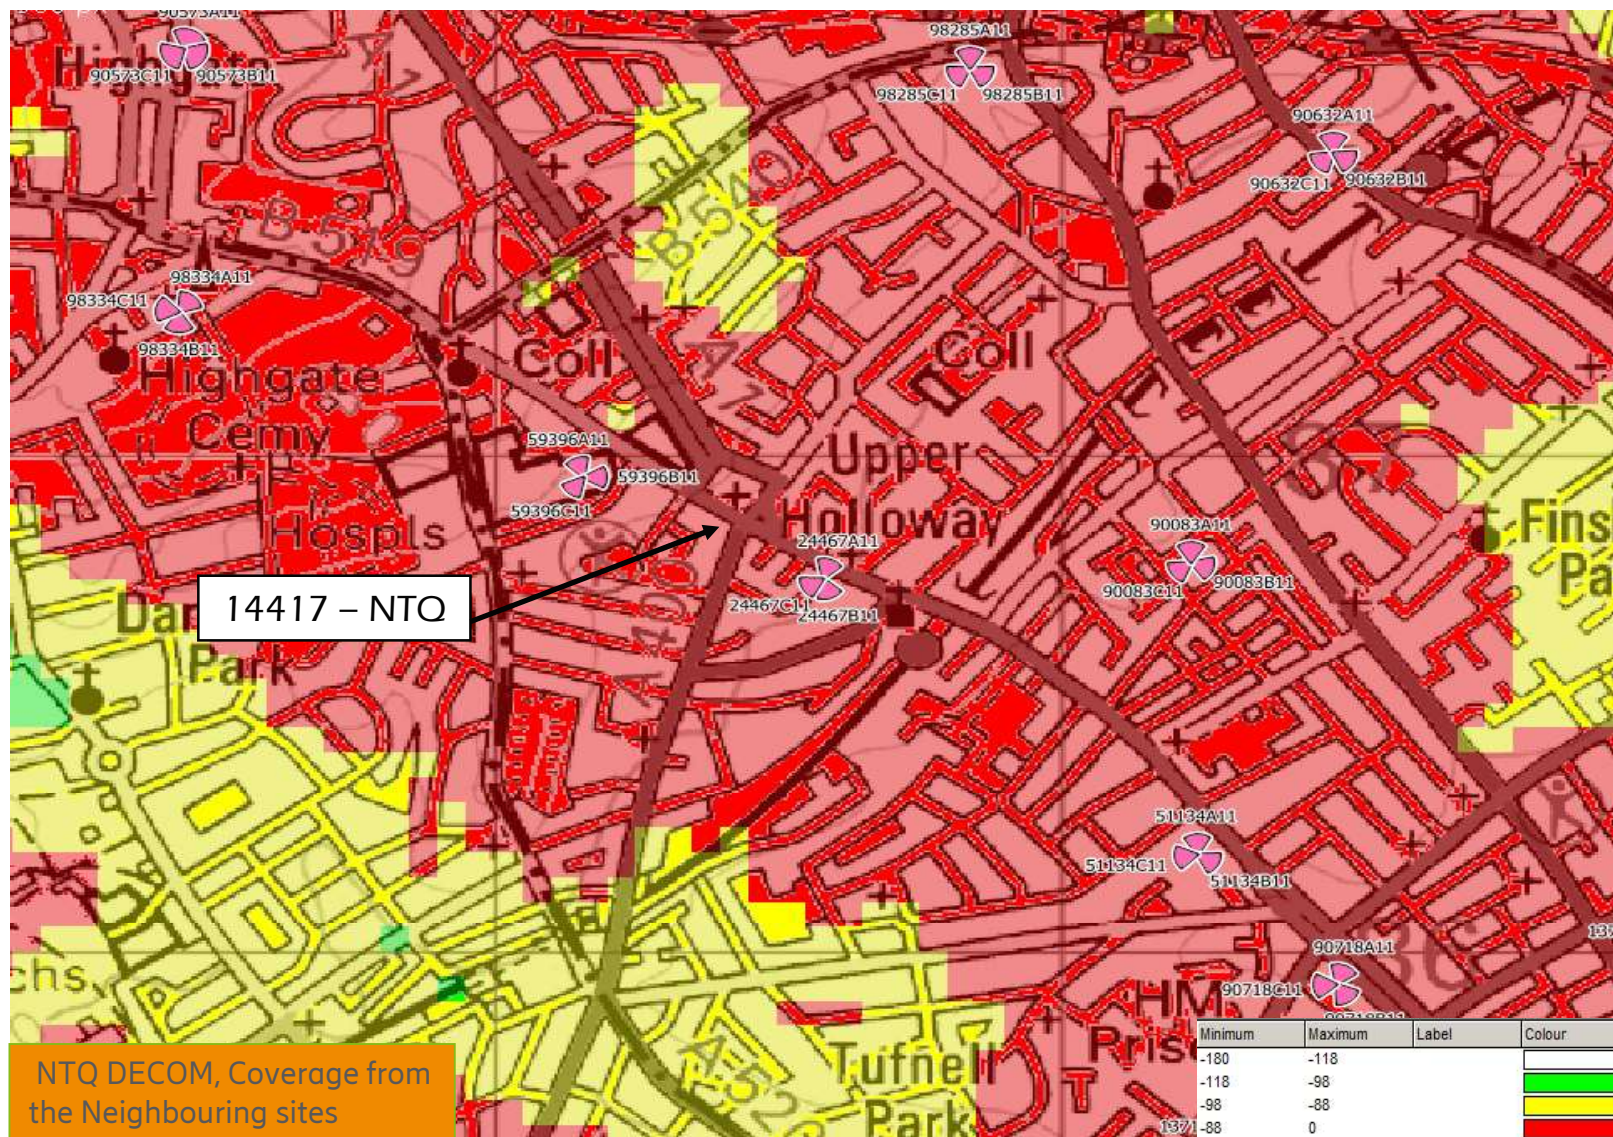

4G 1800 RSRP PLOT OUTDOOR LIVE SITES CURRENT STATUS

NTQ DECOM, Coverage from the Neighbouring sites