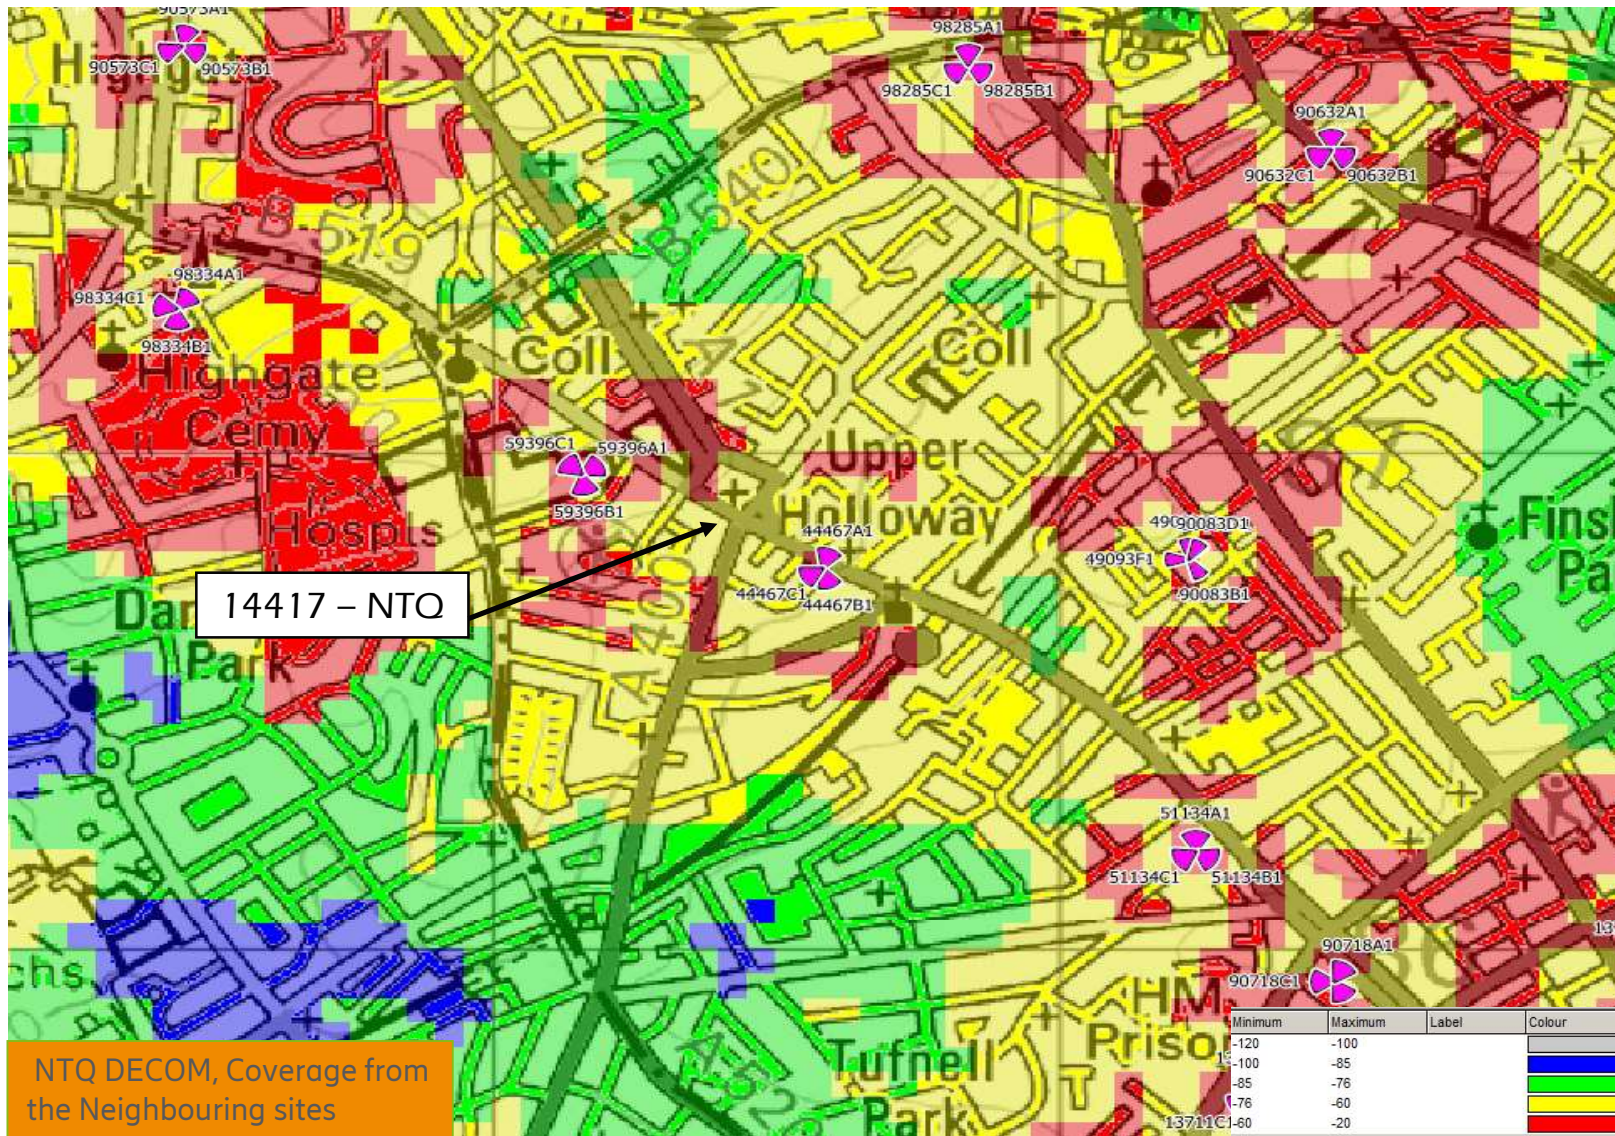

NTQ : 14417 - HILL HOUSE

REP : 55599 - CRESTVIEW

2G/3G/4G COVERAGE PLOTS - EE  
NTQ SITE SPECIFIC

# AREA MAP

# 3G RSCP PLOT OUTDOOR LIVE SITES WITH REP 55599

# 4G 1800 RSRP PLOT OUTDOOR LIVE SITES CURRENT STATUS

NTQ DECOM, Coverage from the Neighbouring sites