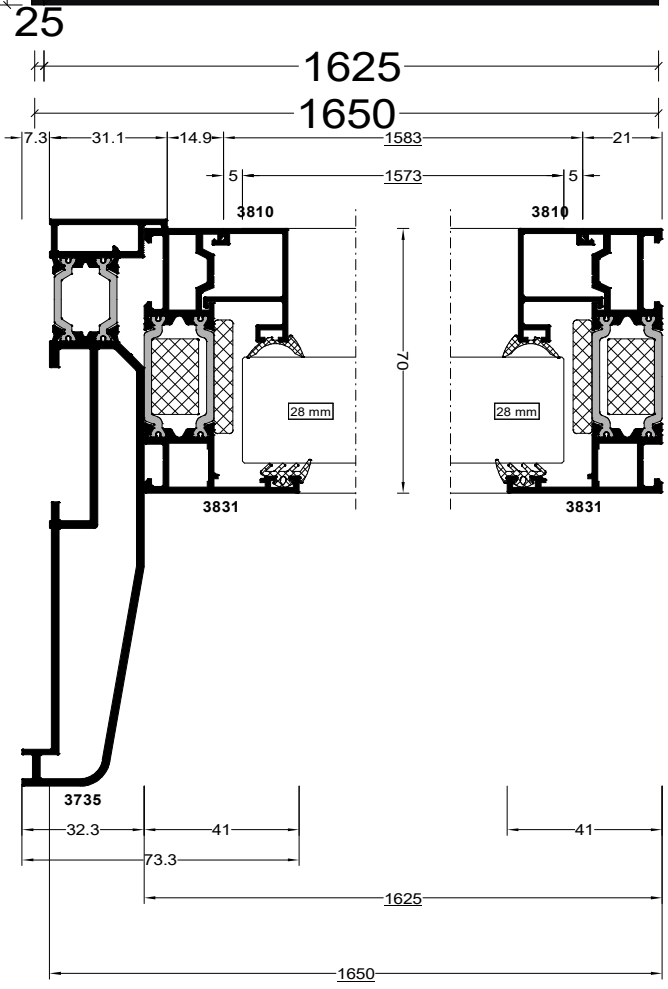

Pos. 006, Quantity: 1
Finish: Special 1 Powder Coating 9005CM
Job: Ana - NB 23048
Quotation Number: 0000004084
System: Cortizo CASEMENT HI Standard Dry
Exterior View

1x No Glass
28mm 2.04 m² 1298 x 1573mm

1 240135