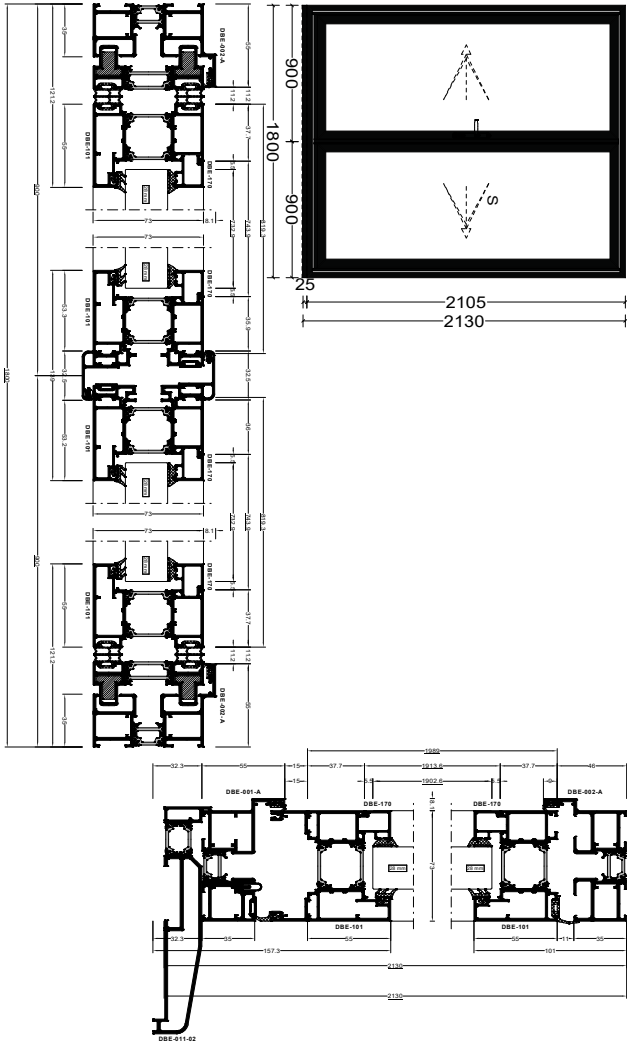

Pos. 001, Quantity: 1
 Finish: PAU, 9005
 Job: Ana - NB 23/48
 Quotation Number: 000004084
 System: Debur DEWALL AT Open Out Frame All Around With Adjustable Mullion
 Exterior View
 1x VIVOSHORT Handle Black 9005 Matt
 1x Full Cylinder 50/50 Chrome
 1x HOPE Atlanta handles, Black 9005 Matt
 2x No. Glass
 280mm x 1,51 m² 808 x 1872mm
 1 DBA1-136

Pos: 002, Quantity: 1
 Part: 701, NB 2048
 Junction Number: 000004084
 System: Dalar DEWALL A1 Open Cut Frame All Around With Adjustable Mullion
 Exterior View
 1x HOPPE Atlanta handles, Back 9005 Matt
 1x Full cylinder 50/50 Chrome
 1x New Glass
 28mm 1,48 m² 790 x 1972mm 1 DBA1-136

Pos. 003, Quantity: 1
 Finish: door with Window Combination
 Job: Ana - NB 230/48
 Quotation Number: 0000004884
 Specification: DBE/WAL AT Open Old Frame All Around With Adjustable Mullion
 Finish: View
 1x VINCISQUOT Handle Black 9005 Mat
 1x M10 x 300mm A8 Steel all thread rod BZP
 1x Full Cylinder 50/50 Chrome
 1x HOPE Atlanta Handles, Black 9005 Mat
 2x No Glass
 28mm 1.39 m² 733 x 1903mm 1 DBA1-136