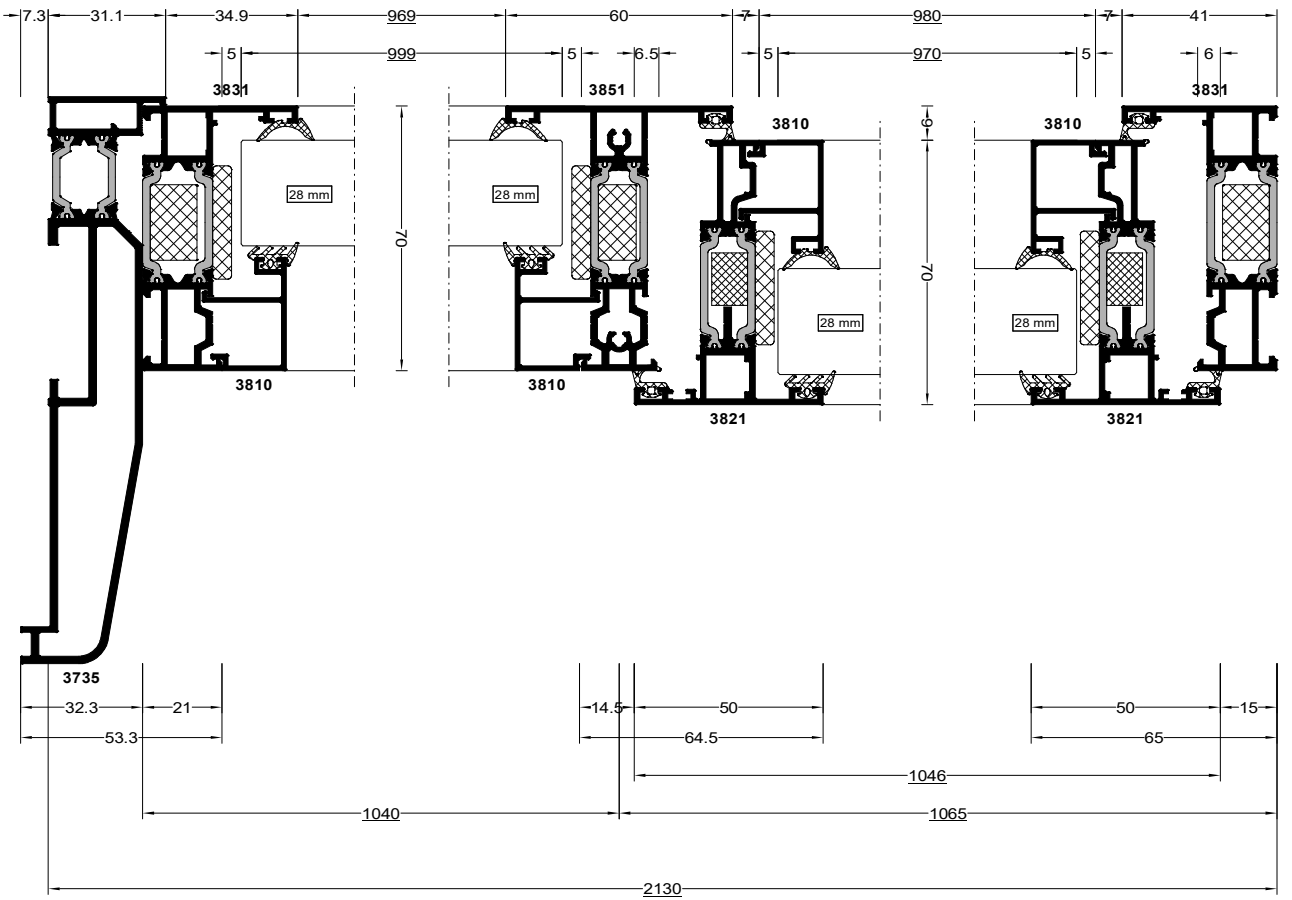

Pos. 001, Quantity: 1
 Finish: PAU, 9005
 Job: Ana - NB 23/48
 Quotation Number: 000004084
 System: Debur DEWALL AT Open Out Frame All Around With Adjustable Mullion
 Exterior View
 1x VIVOSHORT Handle Black 9005 Matt
 1x Full Cylinder 50/50 Chrome
 1x HOPE Atlanta handles, Black 9005 Matt
 2x No. Glass
 280mm x 1,51 m² 808 x 1872mm
 1 DBA1-136

Pos: 002, Quantity: 1
 Part: 701, NB 2048
 Junction Number: 000004084
 System: Dalar DEWALL A1 Open Cut Frame All Around With Adjustable Mullion
 Exterior View
 1x HOPPE Atlanta handles, Back 9005 Matt
 1x Full cylinder 50/50 Chrome
 1x New Glass
 28mm 1,48 m² 790 x 1972mm 1 DBA1-136

Pos. 003, Quantity: 1
 Finish: door with Window Combination
 Job: Ana - NB 230/48
 Quotation Number: 0000004884
 Specification: DBE/WAL AT Open Old Frame All Around With Adjustable Mullion
 Finish: View
 1x VINCISQUOT Handle Black 9005 Mat
 1x M10 x 300mm A8 Steel all thread rod BZP
 1x Full Cylinder 50/50 Chrome
 1x HOPE Atlanta Handles, Black 9005 Mat
 2x No Glass
 28mm 1.39 m² 733 x 1903mm 1 DBA1-136