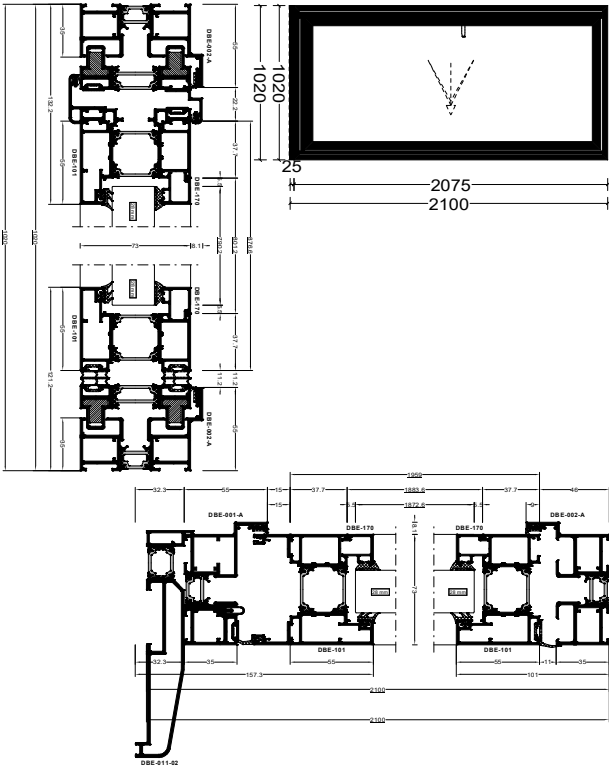

Pos. 001, Quantity: 1
 Finish: PAU, 9005
 Job: Ana - NB 23/48
 Quotation Number: 000004084
 System: Debur DEWALL AT Open Out Frame All Around With Adjustable Mullion
 Exterior View
 1x VIVOSHORT Handle Black 9005 Matt
 1x Full Cylinder 50/50 Chrome
 1x HOPE Atlanta handles, Black 9005 Matt
 2x No. Glass
 280mm x 1,51 m² 808 x 1872mm
 1 DBA1-136

Pos: 002, Quantity: 1
 Part: 701, NB 2048
 Junction Number: 000004084
 System: Dalar DEWALL A1 Open Cut Frame All Around With Adjustable Mullion
 Exterior View
 1x HOPPE Atlanta handles, Back 9005 Matt
 1x Full cylinder 50/50 Chrome
 1x New Glass
 28mm 1,48 m² 790 x 1972mm 1 DBA1-136

Pos. 003, Quantity: 1
 Finish: door with Window Combination
 Job: Ana - NB 230/48
 Quotation Number: 0000004884
 Specification: DBE/WAL AT Open Old Frame All Around With Adjustable Mullion
 Finish: View
 1x VINCISQUOT Handle Black 9005 Mat
 1x M10 x 300mm A8 Steel all thread rod BZP
 1x Full Cylinder 50/50 Chrome
 1x HOPE Atlanta Handles, Black 9005 Mat
 2x No Glass
 28mm 1.39 m² 733 x 1903mm 1 DBA1-136