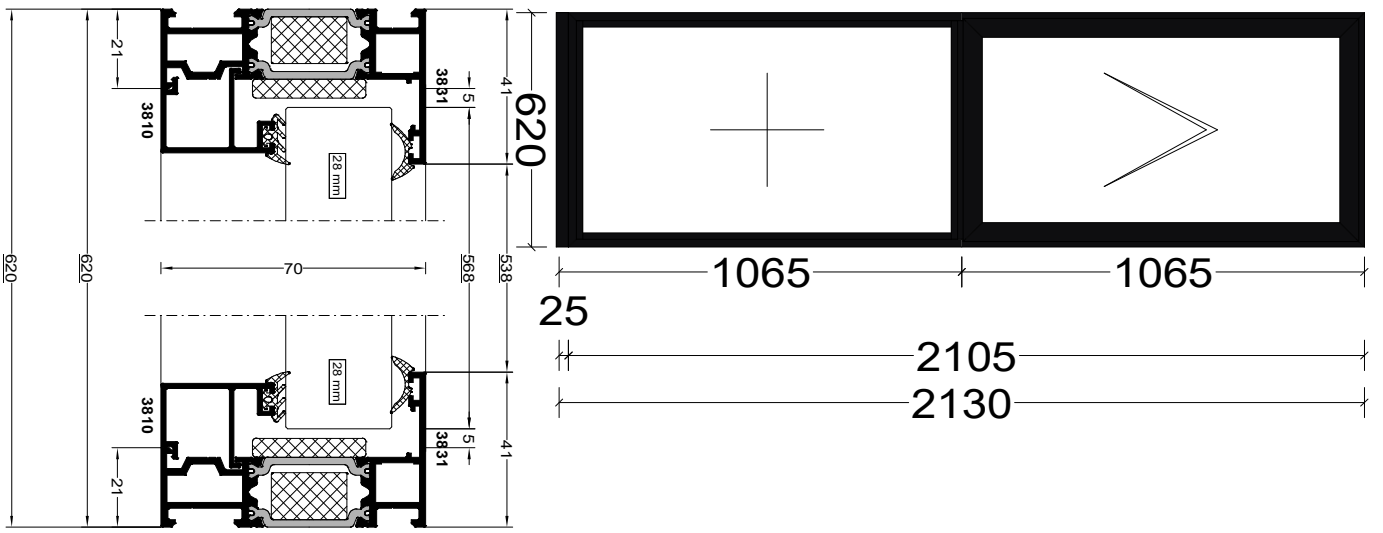

Pos. 001, Quantity: 1
 Finish: PAU, 9005
 Job: Ana - NB 23/48
 Quotation Number: 000004084
 System: Debur DEWALL AT Open Out Frame All Around With Adjustable Mullion
 Exterior View
 1x VIVOSHORT Handle Black 9005 Matt
 1x Full Cylinder 50/50 Chrome
 1x HOPE Atlanta handles, Black 9005 Matt
 2x No. Glass
 280mm x 1,51 m² 808 x 1872mm
 1 DBA1-136

Pos: 002, Quantity: 1
 Part: 701, NB 2048
 Junction Number: 000004084
 System: Dalar DEWALL A1 Open Cut Frame All Around With Adjustable Mullion
 Exterior View
 1x HOPPE Atlanta handles, Back 9005 Matt
 1x Full cylinder 50/50 Chrome
 1x New Glass
 28mm 1,48 m² 790 x 1972mm 1 DBA1-136

Pos. 003, Quantity: 1
 Finish: door with Window Combination
 Job: Ana - NB 230/48
 Quotation Number: 0000004884
 Specification: DBE/WAL AT Open Old Frame All Around With Adjustable Mullion
 Finish: View
 1x VINCISQUOT Handle Black 9005 Mat
 1x M10 x 300mm A8 Steel all thread rod BZP
 1x Full Cylinder 50/50 Chrome
 1x HOPE Atlanta Handles, Black 9005 Mat
 2x No Glass
 28mm 1.39 m² 733 x 1903mm 1 DBA1-136