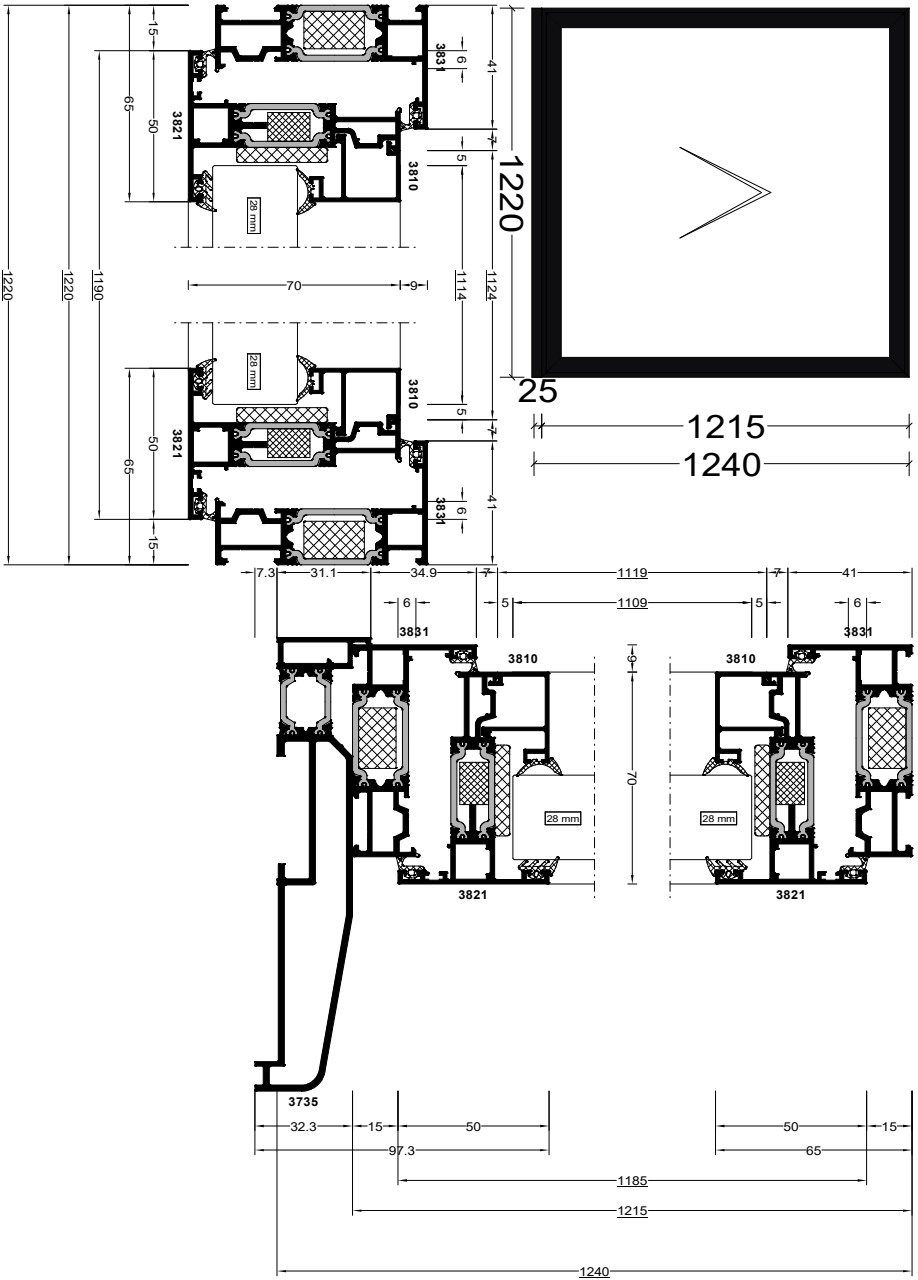

1. Pos. 005, Quantity: 1
   Finish: Special 1 Powder Coating 9005CM
   Job: Ana - NB 23048
   Quotation Number: 0000004084
   System: Cortizo CASEMENT HI Standard Dry
   Exterior View
2. 3x Sash seal 14 mm
   - 1x Pair of standard friction stay top hung 24
   - 3x Casement Keep
   - 1x Inline espag handle Black
   - 2x Run up block
   - 1x Espagnolette lock 1000 mm LH
3. 1x No Glass
   28mm 1.24 m² 1114 x 1109mm
4. 1 240135