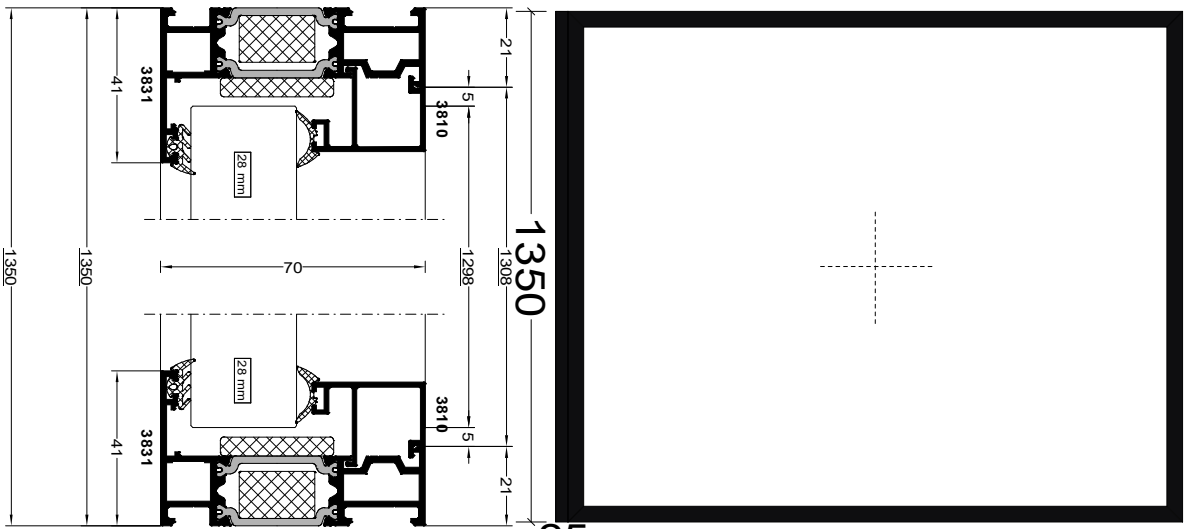

Pos. 006, Quantity: 1
Finish: Special 1 Powder Coating 9005CM
Job: Ana - NB 23048
Quotation Number: 0000004084
System: Cortizo CASEMENT HI Standard Dry
Exterior View

1x No Glass
28mm 2.04 m² 1298 x 1573mm

1 240135