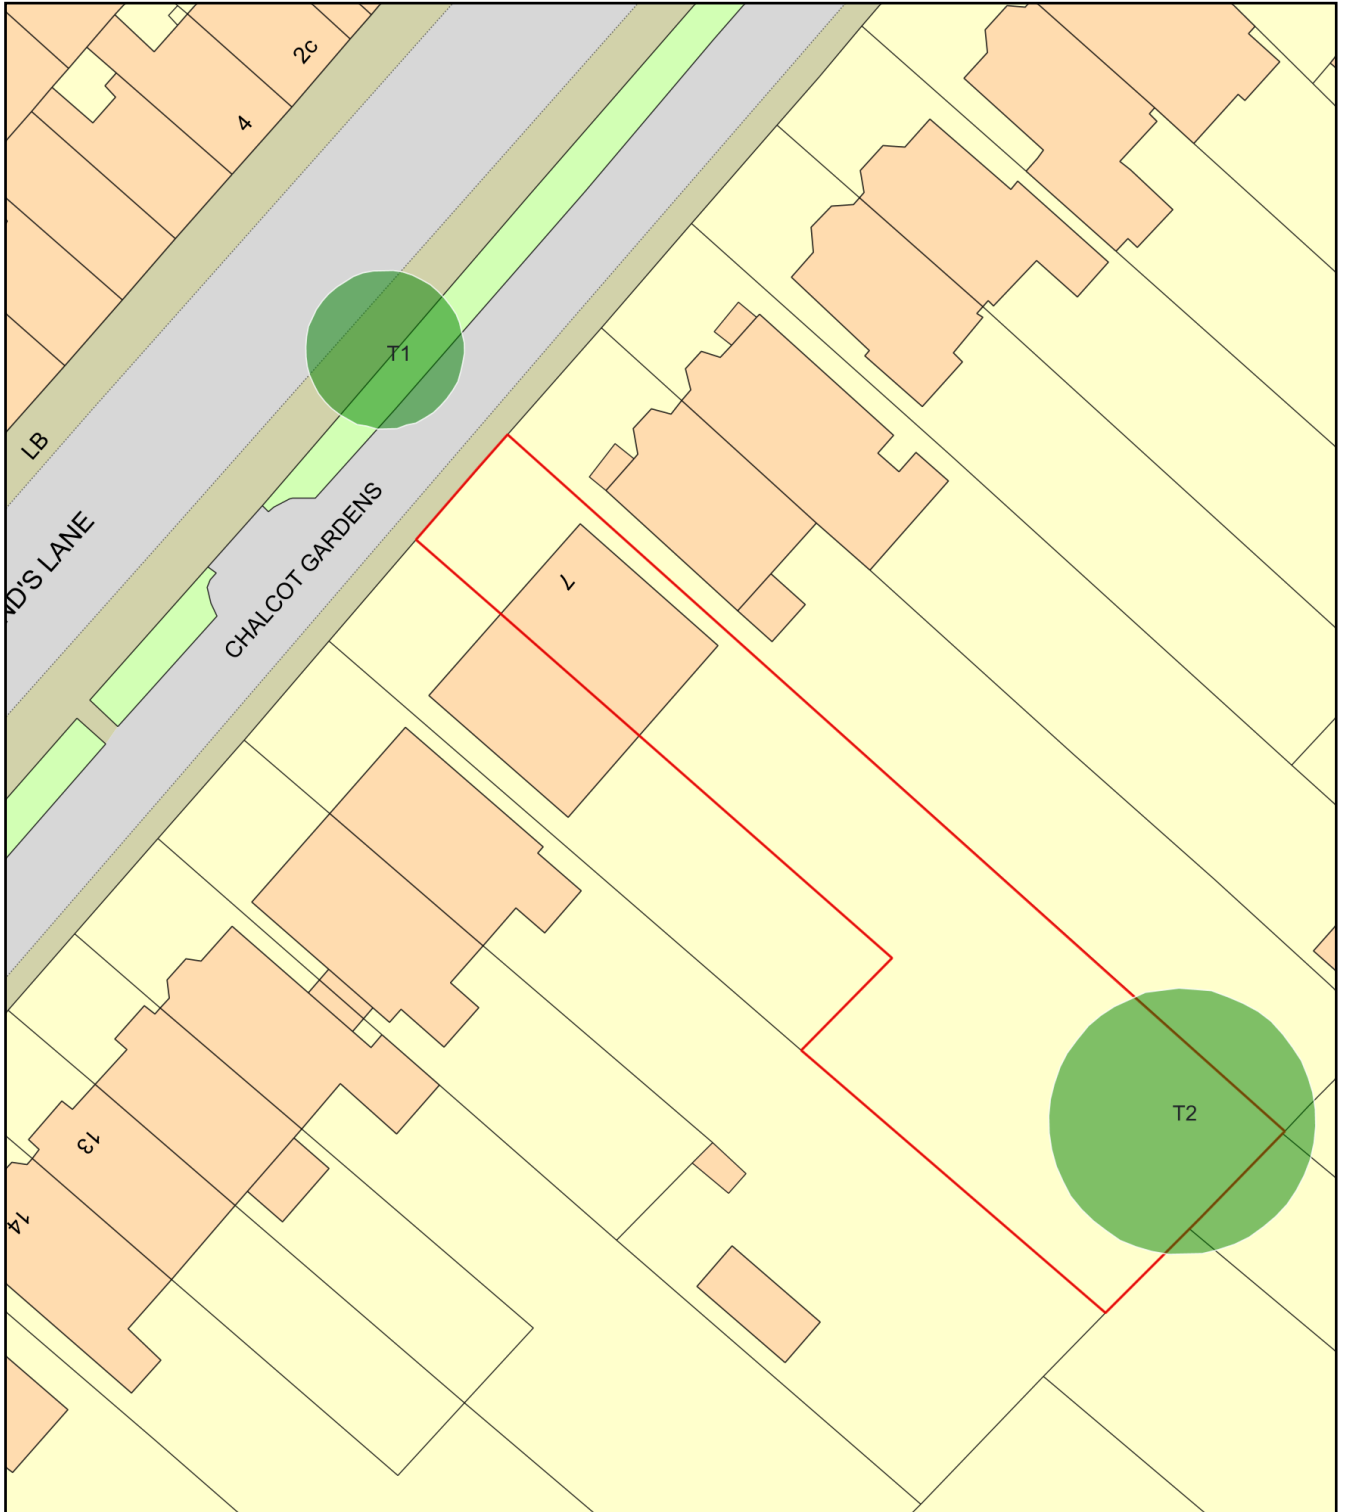

# 7 CHALCOT GARDENS NW3 4YB

Plan Produced for: L.B.CAMDEN

Date Produced: 26 Sep 2022

Plan Reference Number: TQRQM22269081408327

Scale: 1:500 @ A4